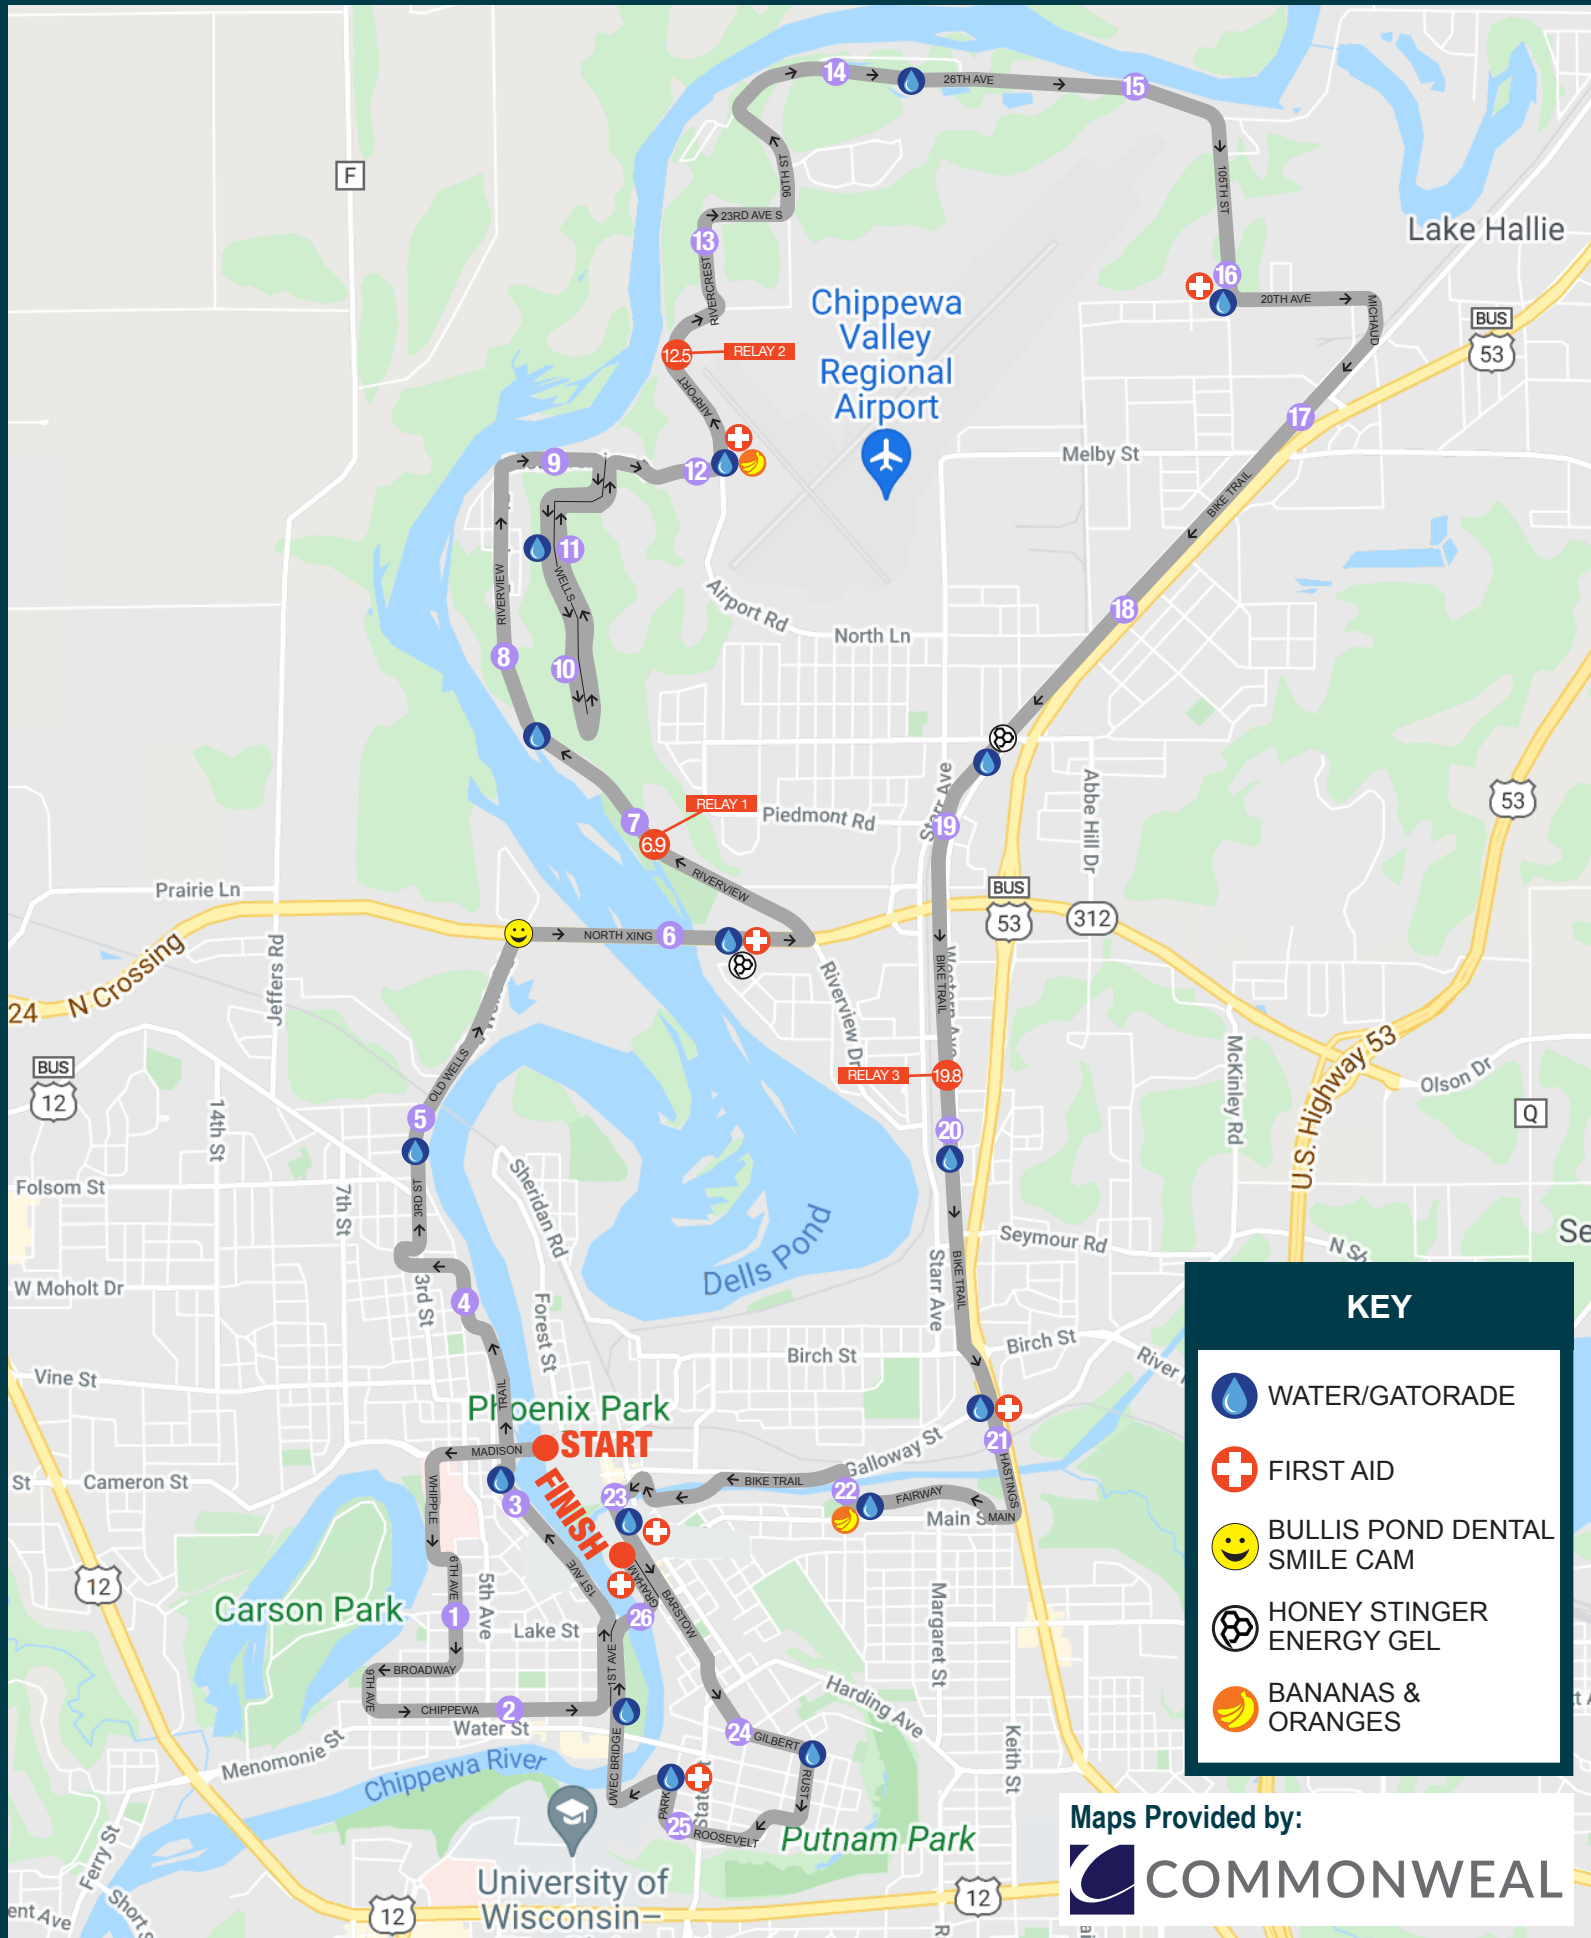

# EC MARATHON - FULL MARATHON ROUTE

**KEY**

- WATER/GATORADE
- FIRST AID
- BULLIS POND DENTAL SMILE CAM
- HONEY STINGER ENERGY GEL
- BANANAS & ORANGES

Maps Provided by: