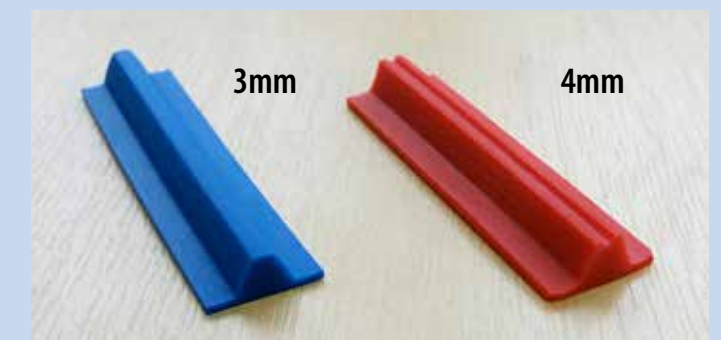

Designed and manufactured in house from high quality TPE rubber, this product is available in 4mm (RED) and 3mm (BLUE) nib widths. The product is supplied on 40 metre rolls for easy of use and low waste.

Product code: RURSSTENCIL and RUBSSTENCIL