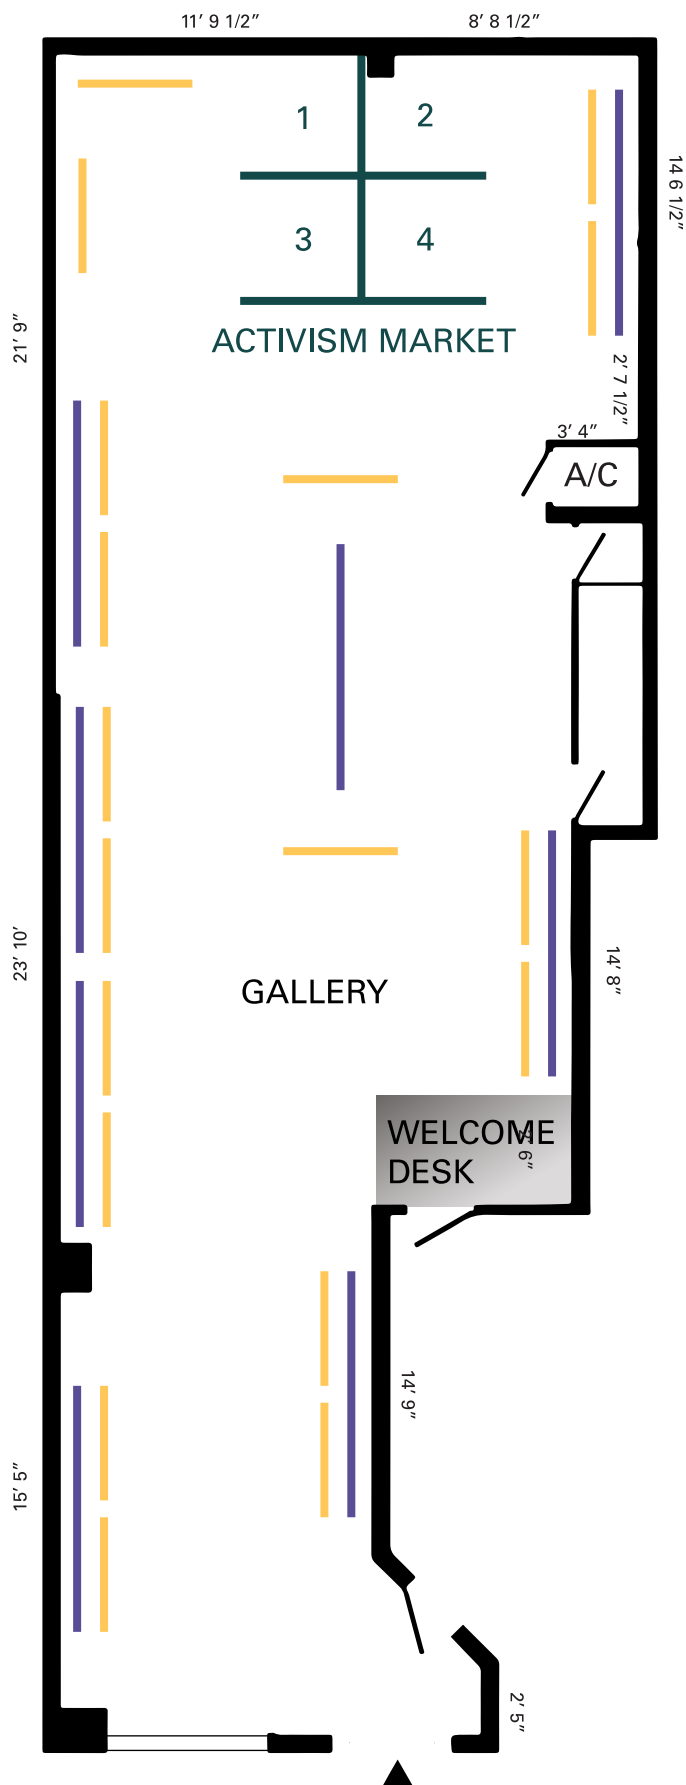

## GROUND FLOOR

WELCOME DESK

6 FT \$1,650\*

12 FT \$3,300\*

ACTIVISM MARKET  
6X6 FT \$1,650/WK

\*Applicants can select either 6 or 12 linear feet of exhibition space.

## LOWER LEVEL

ACTIVISM LOUNGE

6 FT \$1,650

MAKER SPACE & WORKSHOPS