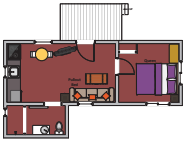

RACETRACK ST

#8 The Jenny Lind Cabin
Sleeps 1-4 People
Includes Kitchen

#6 Last Chance Cabin
Sleeps 1-4 People
Includes Kitchen

#4 Hidden Treasure Cabin
Sleeps 1-4 People
Includes Kitchen

#2 Bogus Thunder Cabin
Sleeps 3-6 People

#12 Crescent Cabin
Sleeps 1-3 People

#11 Bonkin' Cabin
Sleeps 1-3 People
Includes Kitchen

#7 Hazzard Cabin
Sleeps 1-3 People

#5 Sunny South Cabin
Sleeps 1-3 People
Includes Kitchen

#3 The Baltimore Cabin
Sleeps 1-3 People

#1 Blue Eyes Cabin
Sleeps 3-6 People

#14 Oro Cabin
Sleeps 1-4 People

#15 Pops Cabin
Sleeps 1-4 People

#17 Three Queens Cabin
Sleeps 1-4 People

#16 Glenn Cabin
Sleeps 1-4 People

Firepit

BBQ Area

- Amenities:
Gas Grill
Briquette Grill
Griddle
Full Sink
Seating
Volleyball Net