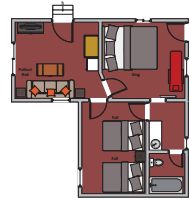

RACETRACK ST

#8 The Jenny Lind Cabin
Sleeps 1-4 People
Includes Kitchen

#6 Last Chance Cabin
Sleeps 1-4 People
Includes Kitchen

#4 Hidden Treasure Cabin
Sleeps 1-4 People
Includes Kitchen

#2 Bogus Thunder Cabin
Sleeps 3-6 People

#12 Crescent Cabin
Sleeps 1-3 People

#11 Bonkin' Cabin
Sleeps 1-3 People
Includes Kitchen

#7 Hazzard Cabin
Sleeps 1-3 People

#5 Sunny South Cabin
Sleeps 1-3 People
Includes Kitchen

#3 The Baltimore Cabin
Sleeps 1-3 People

#1 Blue Eyes Cabin
Sleeps 3-6 People

#14 Oro Cabin
Sleeps 1-4 People

#15 Pops Cabin
Sleeps 1-4 People

#17 Three Queens Cabin
Sleeps 1-4 People

#16 Glenn Cabin
Sleeps 1-4 People

Firepit

BBQ Area

- Amenities:
Gas Grill
Briquette Grill
Griddle
Full Sink
Seating
Volleyball Net