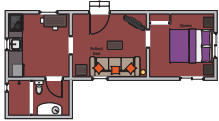

RACETRACK ST

#8 The Jenny Lind Cabin
Sleeps 1-4 People
Includes Kitchen

#6 Last Chance Cabin
Sleeps 1-4 People
Includes Kitchen

#4 Hidden Treasure Cabin
Sleeps 1-4 People
Includes Kitchen

#2 Bogus Thunder Cabin
Sleeps 3-6 People

#12 Crescent Cabin
Sleeps 1-3 People

#11 Bonkin' Cabin
Sleeps 1-3 People
Includes Kitchen

#7 Hazzard Cabin
Sleeps 1-3 People

#5 Sunny South Cabin
Sleeps 1-3 People
Includes Kitchen

#3 The Baltimore Cabin
Sleeps 1-3 People

#1 Blue Eyes Cabin
Sleeps 3-6 People

#14 Oro Cabin
Sleeps 1-4 People

#15 Pops Cabin
Sleeps 1-4 People

#17 Three Queens Cabin
Sleeps 1-4 People

#16 Glenn Cabin
Sleeps 1-4 People

Firepit

BBQ Area

- Amenities:
Gas Grill
Briquette Grill
Griddle
Full Sink
Seating
Volleyball Net