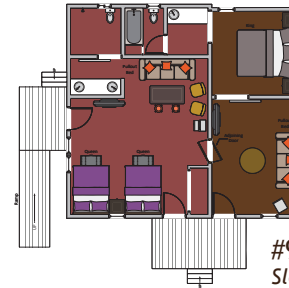

RACETRACK ST

#8 The Jenny Lind Cabin
Sleeps 1-4 People
Includes Kitchen

#6 Last Chance Cabin
Sleeps 1-4 People
Includes Kitchen

#4 Hidden Treasure Cabin
Sleeps 1-4 People
Includes Kitchen

#2 Bogus Thunder Cabin
Sleeps 3-6 People

#12 Crescent Cabin
Sleeps 1-3 People

#11 Bonkin' Cabin
Sleeps 1-3 People
Includes Kitchen

#7 Hazzard Cabin
Sleeps 1-3 People

#5 Sunny South Cabin
Sleeps 1-3 People
Includes Kitchen

#3 The Baltimore Cabin
Sleeps 1-3 People

#1 Blue Eyes Cabin
Sleeps 3-6 People

#14 Oro Cabin
Sleeps 1-4 People

#15 Pops Cabin
Sleeps 1-4 People

#17 Three Queens Cabin
Sleeps 1-4 People

#16 Glenn Cabin
Sleeps 1-4 People

Firepit

BBQ Area

- Amenities:
Gas Grill
Briquette Grill
Griddle
Full Sink
Seating
Volleyball Net

Picnic Tables

#9 Big Gun Cabin
Sleeps 2-6 People
Connects to Turkey Hill

#10 Turkey Hill Cabin
Sleeps 1-4 People
Connects to Big Gun

FORESTHILL RD