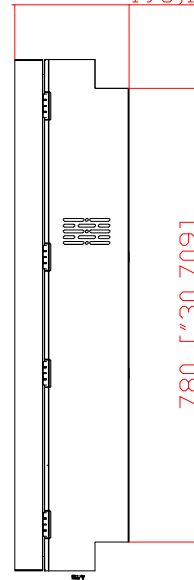

137,7 ["5,421]

50 ["1,969]

58,4 ["2,299]

569,6 ["22,425]

32"

880 ["34,646]

196,1 ["7,720]

780 ["30,709]

200 ["7,874]

200 ["7,874]

MODEL NAME

NIASM-320PC-124-LAS

PART NAME
Dimension Drawing

DATE	MATERIAL
08-24-2020	
QTY	SCALE
UNIT	REV.
REVISION	

* NOTE