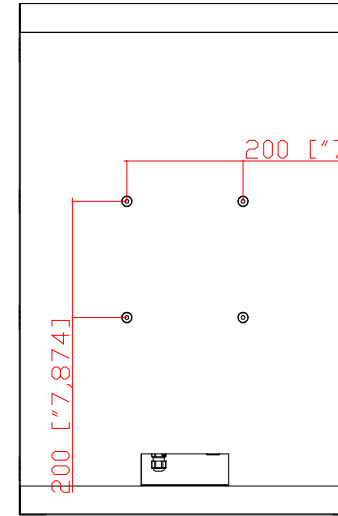

137,7 ["5,421]

50 ["1,969]

58,4 ["2,299]

569,6 ["22,425]

32"

880 ["34,646]

196,1 ["7,720]

780 ["30,709]

200 ["7,874]

200 ["7,874]

MODEL NAME

NIASM-320PC-124-LAS

PART NAME
Dimension Drawing

DATE	MATERIAL
08-24-2020	
QTY	SCALE
UNIT	REV.
REVISION	

* NOTE