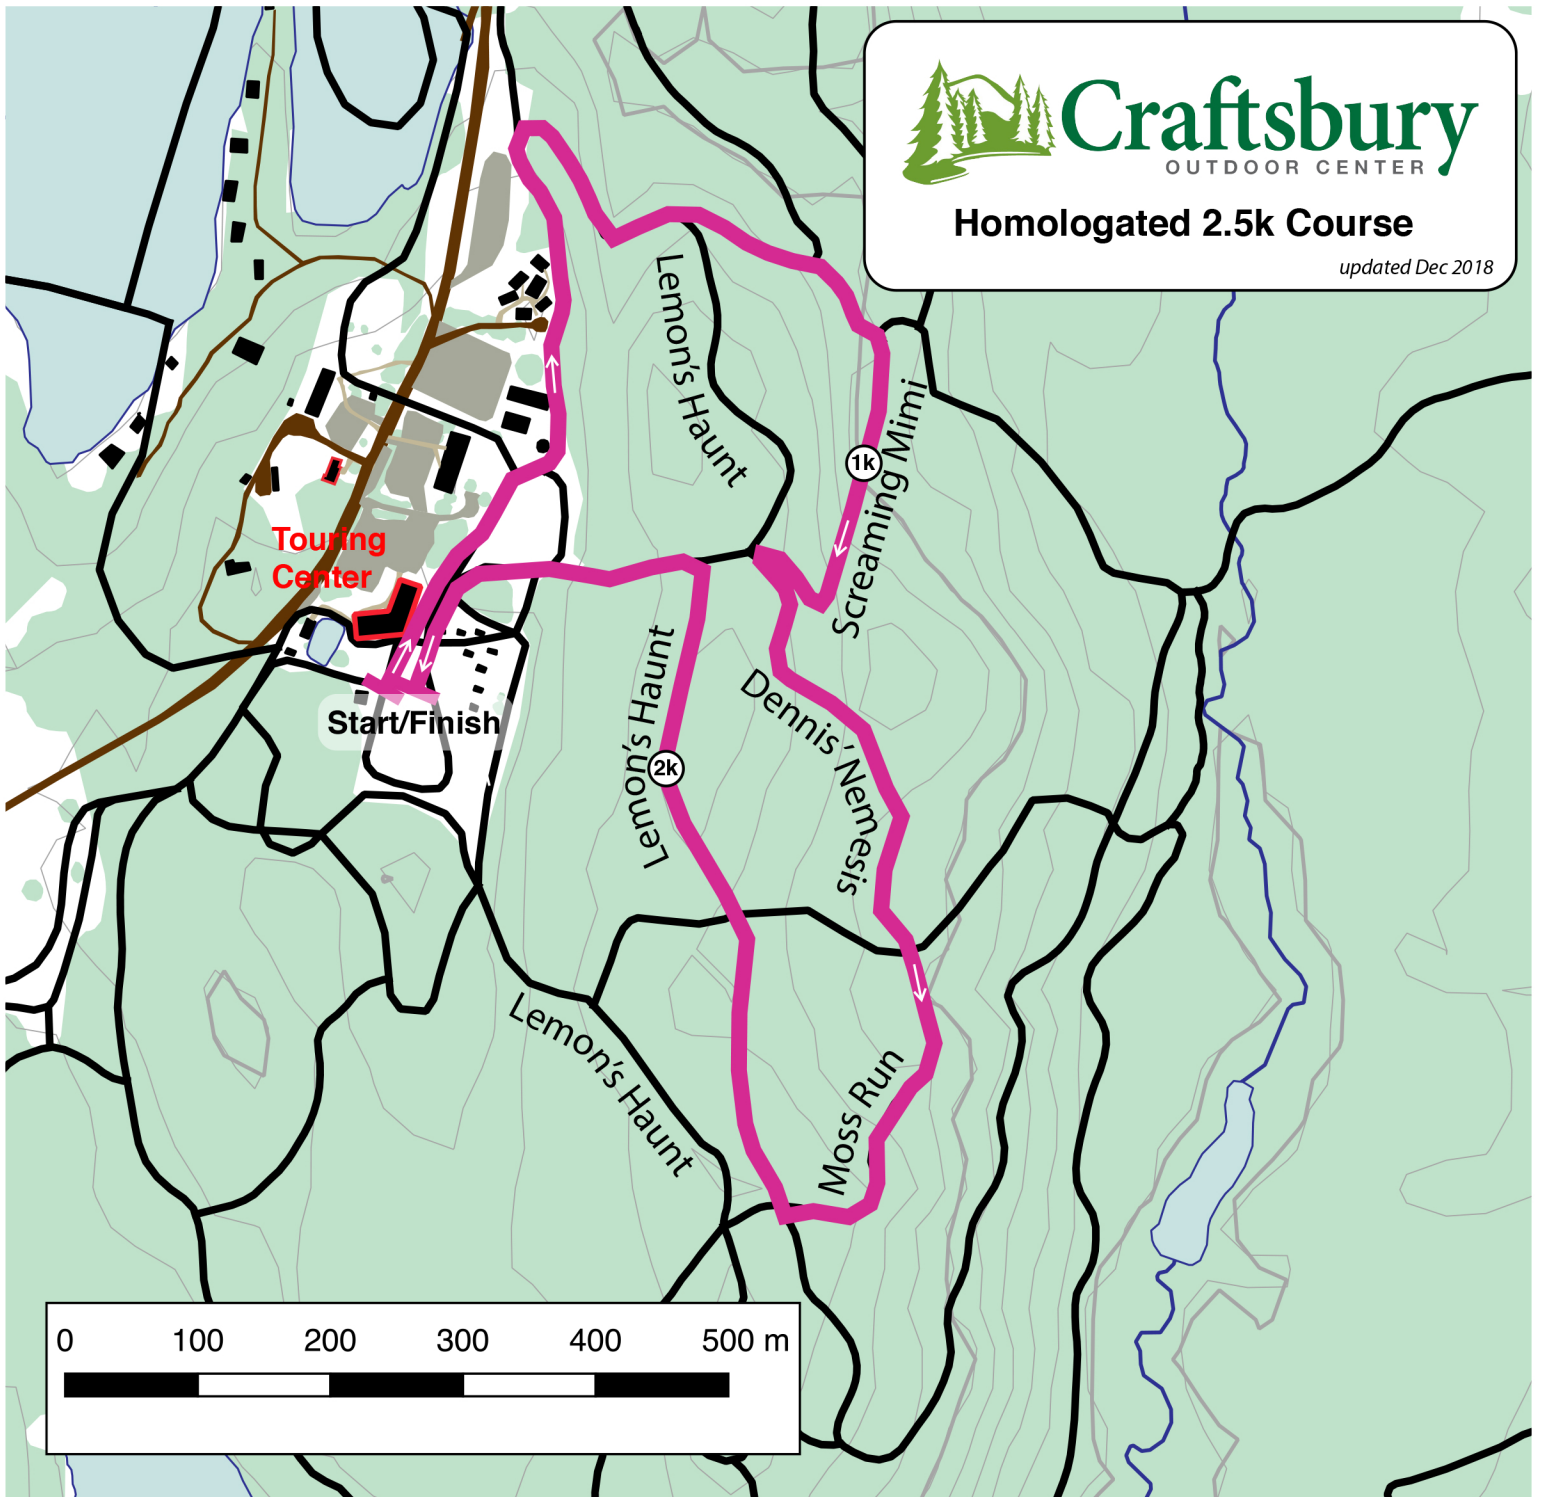

Craftsbury

OUTDOOR CENTER

Homologated 2.5k Course

updated Dec 2018

Course length:	2,668m	Height difference (HD):	30m	Lowest point:	333m
Course category:	D	Maximum climb (MC):	23m	Highest point:	363m
		Total climb (TC):	84m		

A-climb **B-climb** **C-climb** **descent** **undulated terrain**