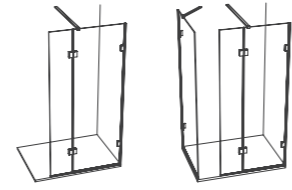

## VIEW 19H \

FIXED PANELS + HINGED RETURN AT 180°  
FIXED PANELS + HINGED RETURN AT 180° + END RETURN PANEL

STANDARD - FIXED SIZES ONLY

CODE	STD50R	STD60R	STD70R	STD80R	STD90R	STD100R	STD110R	STD120R
PANEL A WIDTH (mm)	479-491	579-591	679-691	774-786	874-886	974-986	1074-1086	1174-1186
HEIGHT (mm)	2000	2000	2000	2000	2000	2000	2000	2000
CLEAR	£510	£520	£531	£524	£552	£676	£718	£742

CODE	STD20P	STD30P	STD40P	STD50P	
PANEL B WIDTH (mm)		180-200	280-300	380-400	480-500
HEIGHT (mm)		2000	2000	2000	2000
CLEAR		£464	£476	£502	£510

### END RETURN PANEL

CODE	STD80P	STD90P	STD100P	STD110P	STD120P	
PANEL C WIDTH (mm)		779-791	879-891	979-991	1079-1091	1179-1191
HEIGHT (mm)		2000	2000	2000	2000	2000
CLEAR		£583	£610	£733	£777	£799

(additional component cost included)