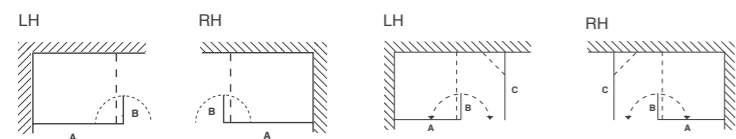

Configurations