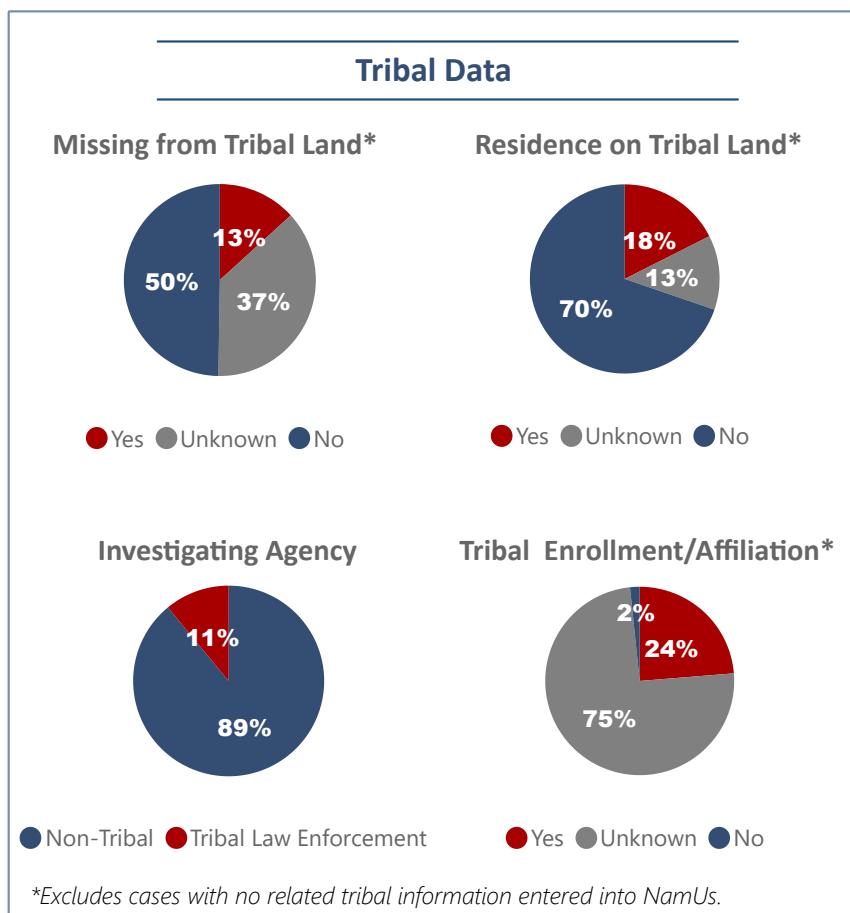

American Indian/Alaska Native Missing Persons Cases

Unresolved Cases Published in NamUs as of December 1, 2020

American Indian/Alaska Native Unidentified Persons Cases

Unresolved Cases Published in NamUs as of December 1, 2020

144 unidentified from **28** states

Top 10 States

Arizona	31
California	24
Oklahoma	15
New Mexico	12
Alaska	10
Texas	9
Washington	7
Nevada	6
Illinois	5
Florida	2
Michigan	2
Montana	2
New Jersey	2

Demographics

Average Age of Case

19.4
years

Age of Case

Sex

Avg. Est. Age of Body When Found

Tribal Data

Found on Tribal Land*

● Yes ● Unknown ● No

Investigating Agency*

● Non-Tribal ● Tribal Law Enforcement

*Includes cases of all Race/Ethnicity, and excludes cases with no related tribal information entered into NamUs.