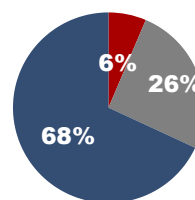

144 unidentified from **28** states

Top 10 States

Arizona	31
California	24
Oklahoma	15
New Mexico	12
Alaska	10
Texas	9
Washington	7
Nevada	6
Illinois	5
Florida	2
Michigan	2
Montana	2
New Jersey	2

Demographics

Average Age of Case

19.4
years

Age of Case

Sex

Avg. Est. Age of Body When Found

Tribal Data

Found on Tribal Land*

● Yes ● Unknown ● No