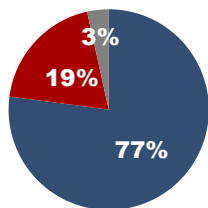

144 unidentified from **28** states

Top 10 States

Arizona	31
California	24
Oklahoma	15
New Mexico	12
Alaska	10
Texas	9
Washington	7
Nevada	6
Illinois	5
Florida	2
Michigan	2
Montana	2
New Jersey	2

Demographics

Average Age of Case

19.4
years

Age of Case

Sex

Avg. Est. Age of Body When Found

Tribal Data

Found on Tribal Land*

● Yes ● Unknown ● No