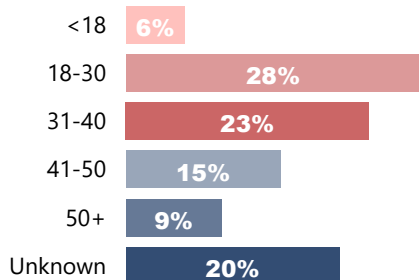

144 unidentified from **28** states

Top 10 States

Arizona	31
California	24
Oklahoma	15
New Mexico	12
Alaska	10
Texas	9
Washington	7
Nevada	6
Illinois	5
Florida	2
Michigan	2
Montana	2
New Jersey	2

Demographics

Average Age of Case

19.4
years

Age of Case

Sex

Avg. Est. Age of Body When Found

Tribal Data

Found on Tribal Land*

● Yes ● Unknown ● No