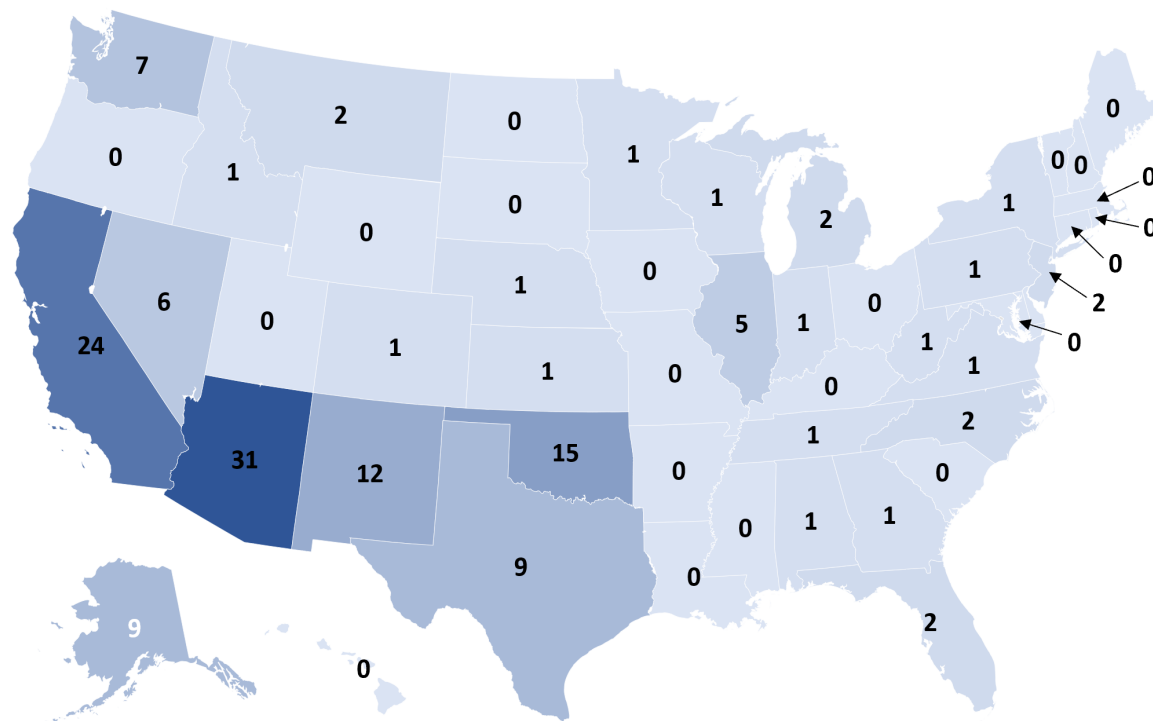

American Indian/Alaska Native Missing Persons Cases

Unresolved Cases Published in NamUs as of December 1, 2020

American Indian/Alaska Native Unidentified Persons Cases

Unresolved Cases Published in NamUs as of December 1, 2020

144 unidentified from **28** states

Top 10 States

Arizona	31
California	24
Oklahoma	15
New Mexico	12
Alaska	10
Texas	9
Washington	7
Nevada	6
Illinois	5
Florida	2
Michigan	2
Montana	2
New Jersey	2

Demographics

Average Age of Case

19.4
years

Age of Case

Sex

Avg. Est. Age of Body When Found

Tribal Data

Found on Tribal Land*

● Yes ● Unknown ● No