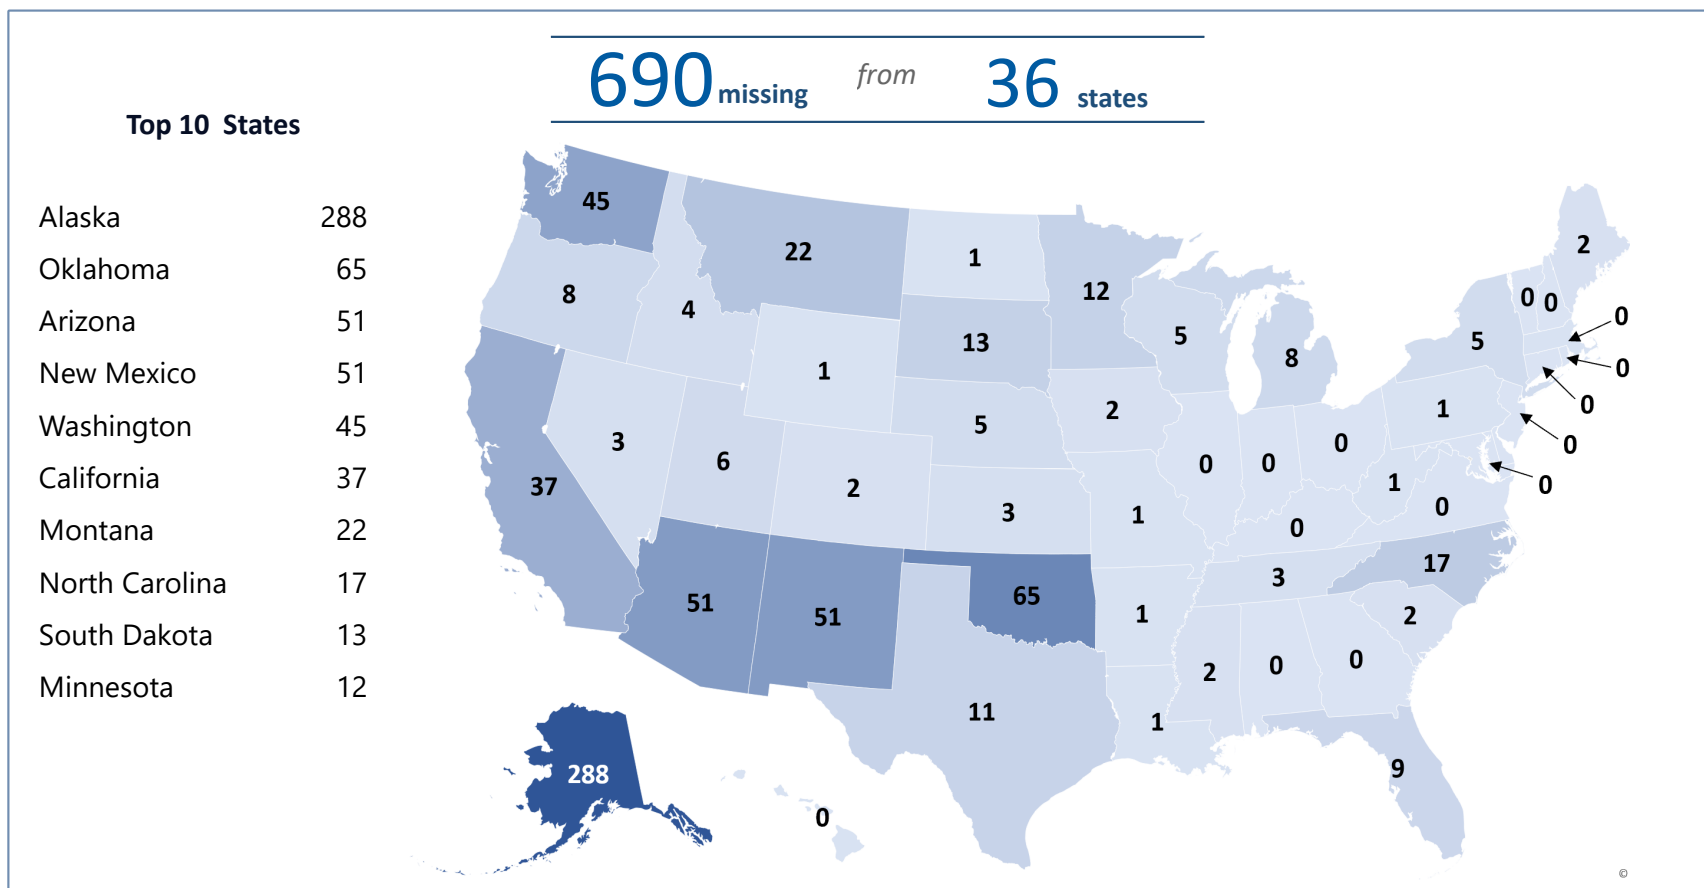

American Indian/Alaska Native Missing Persons Cases

Unresolved Cases Published in NamUs as of December 1, 2020

American Indian/Alaska Native Unidentified Persons Cases

Unresolved Cases Published in NamUs as of December 1, 2020

144 unidentified from **28** states

Top 10 States

Arizona	31
California	24
Oklahoma	15
New Mexico	12
Alaska	10
Texas	9
Washington	7
Nevada	6
Illinois	5
Florida	2
Michigan	2
Montana	2
New Jersey	2

Demographics

Average Age of Case

19.4
years

Age of Case

Sex

Avg. Est. Age of Body When Found

Tribal Data

Found on Tribal Land*

● Yes ● Unknown ● No

Investigating Agency*

● Non-Tribal ● Tribal Law Enforcement

*Includes cases of all Race/Ethnicity, and excludes cases with no related tribal information entered into NamUs.