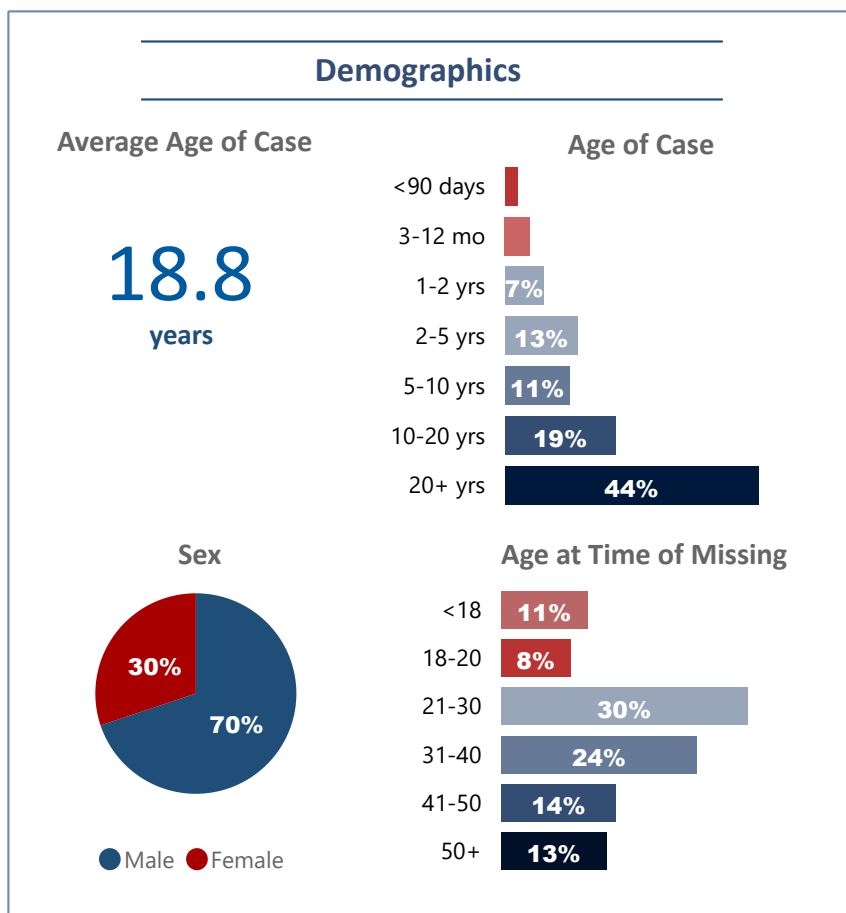

American Indian/Alaska Native Missing Persons Cases

Unresolved Cases Published in NamUs as of December 1, 2020

American Indian/Alaska Native Unidentified Persons Cases

Unresolved Cases Published in NamUs as of December 1, 2020

144 unidentified from **28** states

Top 10 States

Arizona	31
California	24
Oklahoma	15
New Mexico	12
Alaska	10
Texas	9
Washington	7
Nevada	6
Illinois	5
Florida	2
Michigan	2
Montana	2
New Jersey	2

Demographics

Average Age of Case

19.4
years

Age of Case

Sex

Avg. Est. Age of Body When Found

Tribal Data

Found on Tribal Land*

● Yes ● Unknown ● No

Investigating Agency*

● Non-Tribal ● Tribal Law Enforcement

*Includes cases of all Race/Ethnicity, and excludes cases with no related tribal information entered into NamUs.