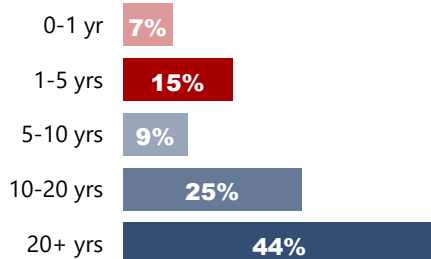

144 unidentified from **28** states

Top 10 States

Arizona	31
California	24
Oklahoma	15
New Mexico	12
Alaska	10
Texas	9
Washington	7
Nevada	6
Illinois	5
Florida	2
Michigan	2
Montana	2
New Jersey	2

Demographics

Average Age of Case

19.4
years

Age of Case

Sex

Avg. Est. Age of Body When Found

Tribal Data

Found on Tribal Land*

● Yes ● Unknown ● No