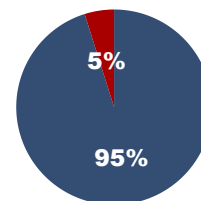

Investigating Agency*

● Non-Tribal ● Tribal Law Enforcement

*Includes cases of all Race/Ethnicity, and excludes cases with no related tribal information entered into NamUs.