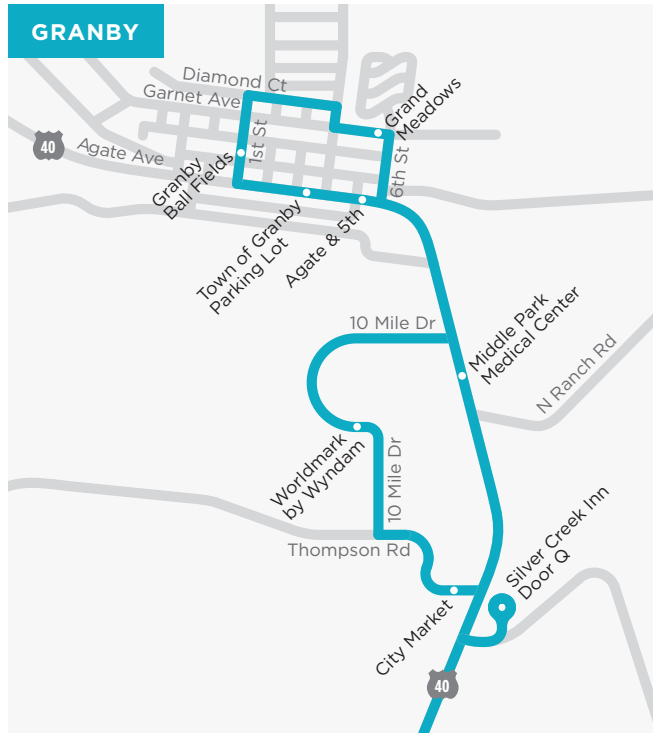

Lift.

RIDE FREE

TO WINTER PARK + FRASER + GRANBY

WHEN IS THE LIFT ARRIVING?

Download the LIFT RIDER app to find your bus in real time

Winter Service

November 15, 2021 - April 24, 2022

- KC** Orange Line/Kings Crossing
- HCH** Blue Line/Hi Country Haus
- REZ** Red Line/Rendezvous
- MRX** Purple Line/Fraser Cirque Meadowridge Express
- FRA** Black Line/Fraser
- GRA** Teal Line/Granby
- WFX** Emerald Line/West Fraser Express
- VQ** Brown Line/Vasquez
- BV** Yellow Line/Beaver Village
- OT** Green Line/Old Town