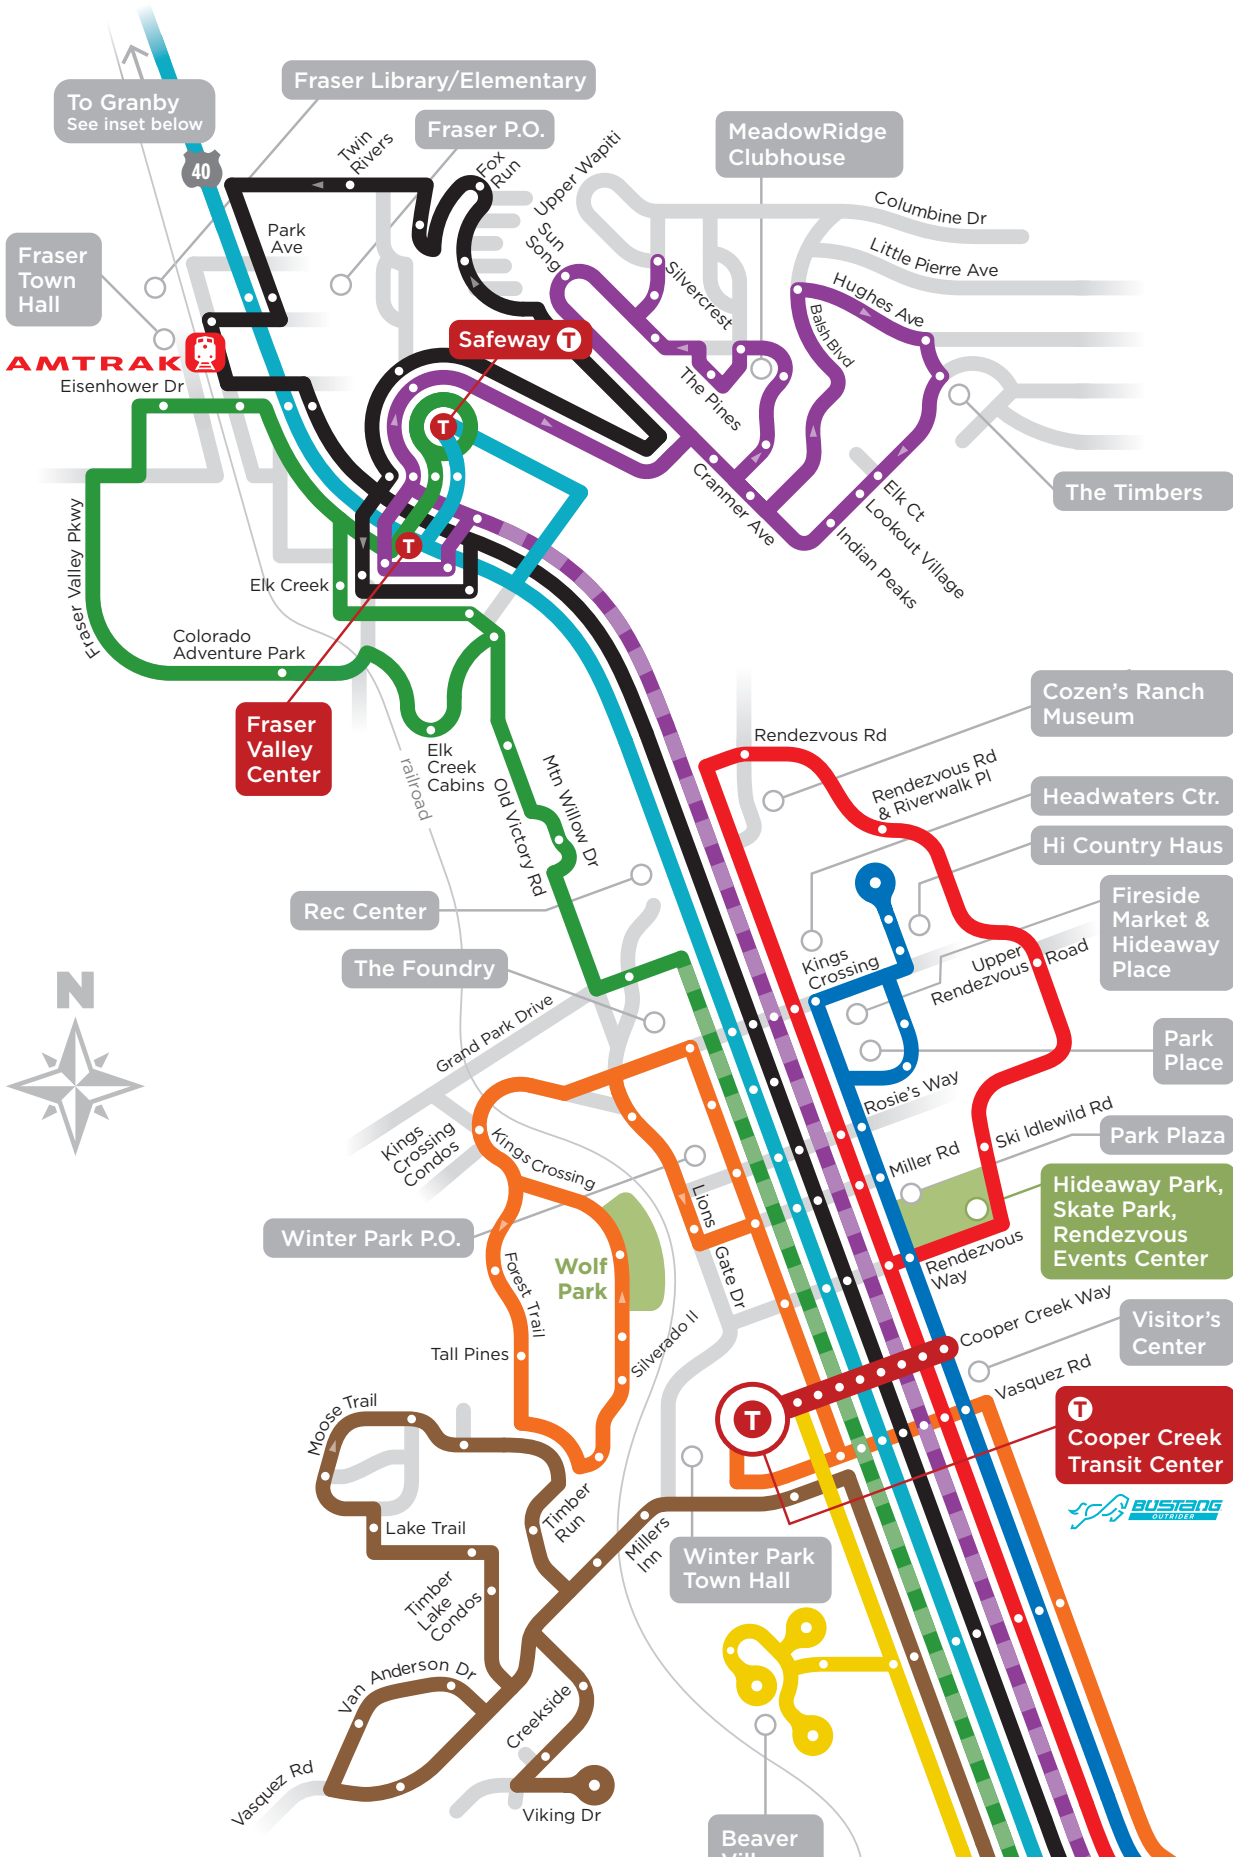

Lift.

RIDE FREE

TO WINTER PARK + FRASER + GRANBY

WHEN IS THE LIFT ARRIVING?

Download the LIFT RIDER app to find your bus in real time

Winter Service

November 15, 2021 - April 24, 2022

- KC** Orange Line/Kings Crossing
- HCH** Blue Line/Hi Country Haus
- REZ** Red Line/Rendezvous
- MRX** Purple Line/Fraser Cirque Meadowridge Express
- FRA** Black Line/Fraser
- GRA** Teal Line/Granby
- WFX** Emerald Line/West Fraser Express
- VQ** Brown Line/Vasquez
- BV** Yellow Line/Beaver Village
- OT** Green Line/Old Town

FOR NIGHT LIFT, ON-CALL & PARATRANSIT:
970.726.4163 TheLiftWP.com

- @theliftwp
- @theliftwp
- The Lift - Winter Park, Colorado
- All buses are ADA accessible