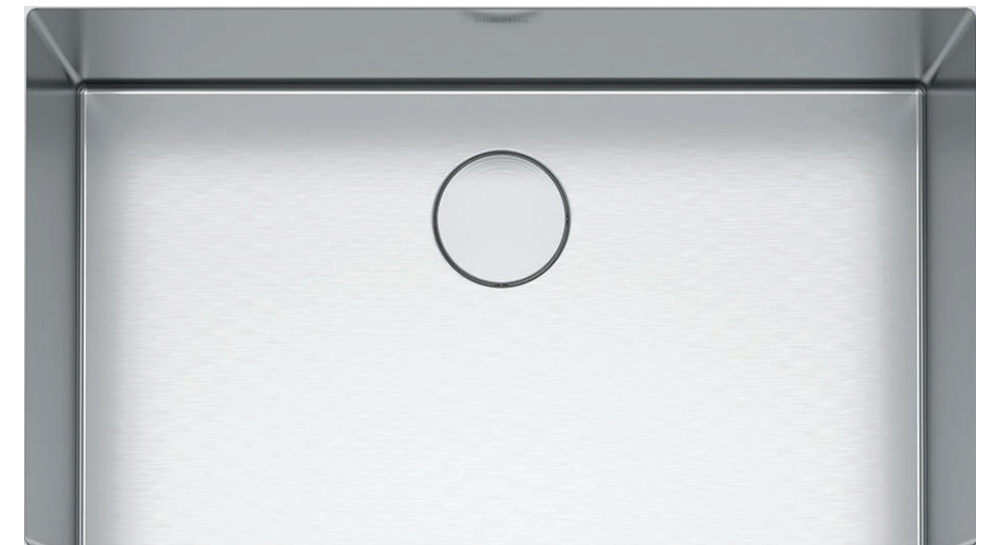

SHOWER TRIM
WATERMARK DESIGNS
PRESSURE BALANCE SHOWER SET

TITANIUM 22
WATERMARK DESIGNS
QTY. 2

INTEGRATED SINK / VANITY TOP
FINISH: WHITE
QTY. 2

FLOATING VANITY WITH INTEGRATED DOUBLE SINKS - SERIES 1800
BLU BATHWORKS; SIZE: 71"W X 19"H X 20" DEPTH
COUNTERTOP OPTION: 1/2" OR 4" THICKNESS
FINISH: SETA WOOD / WHITE

SHOWER HEAD
WATERMARK DESIGNS

SHOWER TRIM
WATERMARK DESIGNS
PRESSURE BALANCE SHOWER SET

| MAIN LEVEL |

LIVING ROOM PENDANT

DINING ROOM PENDANT

PDG
PEARSON
DESIGN GROUP

TOD 333 PULL OUT FAUCET
WATERMARK DESIGNS; SPRAY WITH JOYSTICK MIXER

PROFESSIONAL 2 PS2X110-30 SINK
SIZE: 32-1/2" X 19-1/2" X 10" DEPTH
FINISH: 16 GAUGE STAINLESS STEEL

24" SUBZERO COLUMN REFRIGERATOR & FREEZER
1 - 24" FREEZER WITH ICE MAKER - CUSTOM PANEL TO MATCH CABINTRY
1 - 24" REFRIGERATOR - CUSTOM PANEL TO MATCH CABINTRY
QTY. 1 EACH