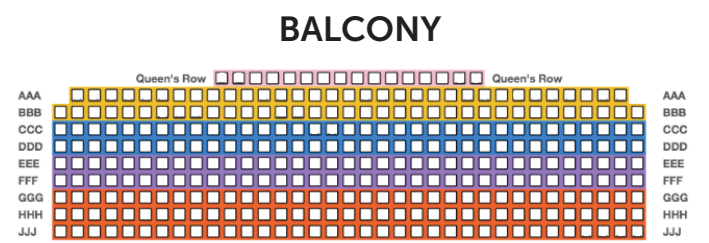

FROM Beethoven TO THE **BEATLES**

The 61st Season 2022-2023

22/23 Season
at the Immersive Media
Performing Arts Center

Opening Night!
Saturday, October 15, 2022

7:30PM ~ iMPAC Gulfport
Berlioz: Hungarian March
Brahms: Double Concerto
Intermission
Dukas: The Sorcerer's Apprentice
Stravinsky: The Firebird Suite

7:30PM ~ iMPAC Gulfport
Sunday, January 15
3:00PM ~ Pascagoula PAC
Pascagoula

Featuring
Soprano Luvada Harrison
& Speaker TBA

INDIVIDUAL TICKETS

- Tier 1 - \$67.50
- Tier 2 - \$62.50
- Tier 3 - \$57.50
- Tier 4 - \$47.50
- Tier 5 - \$25.00
- Queen's Row - \$70.00

SEASON TICKETS

- Tier 1 - \$337.50
- Tier 2 - \$312.50
- Tier 3 - \$287.50
- Tier 4 - \$237.50

Purchase your tickets today at
www.gulfcoastsymphony.net

If you are a first time subscriber,
please call the office to receive
a **50% OFF** discount.