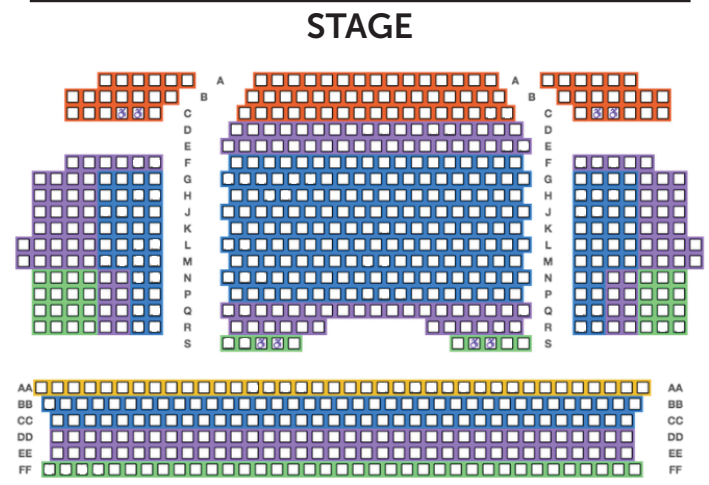

Purchase your tickets today at
www.gulfcoastsymphony.net

If you are a first time subscriber,
please call the office to receive
a **50% OFF** discount.