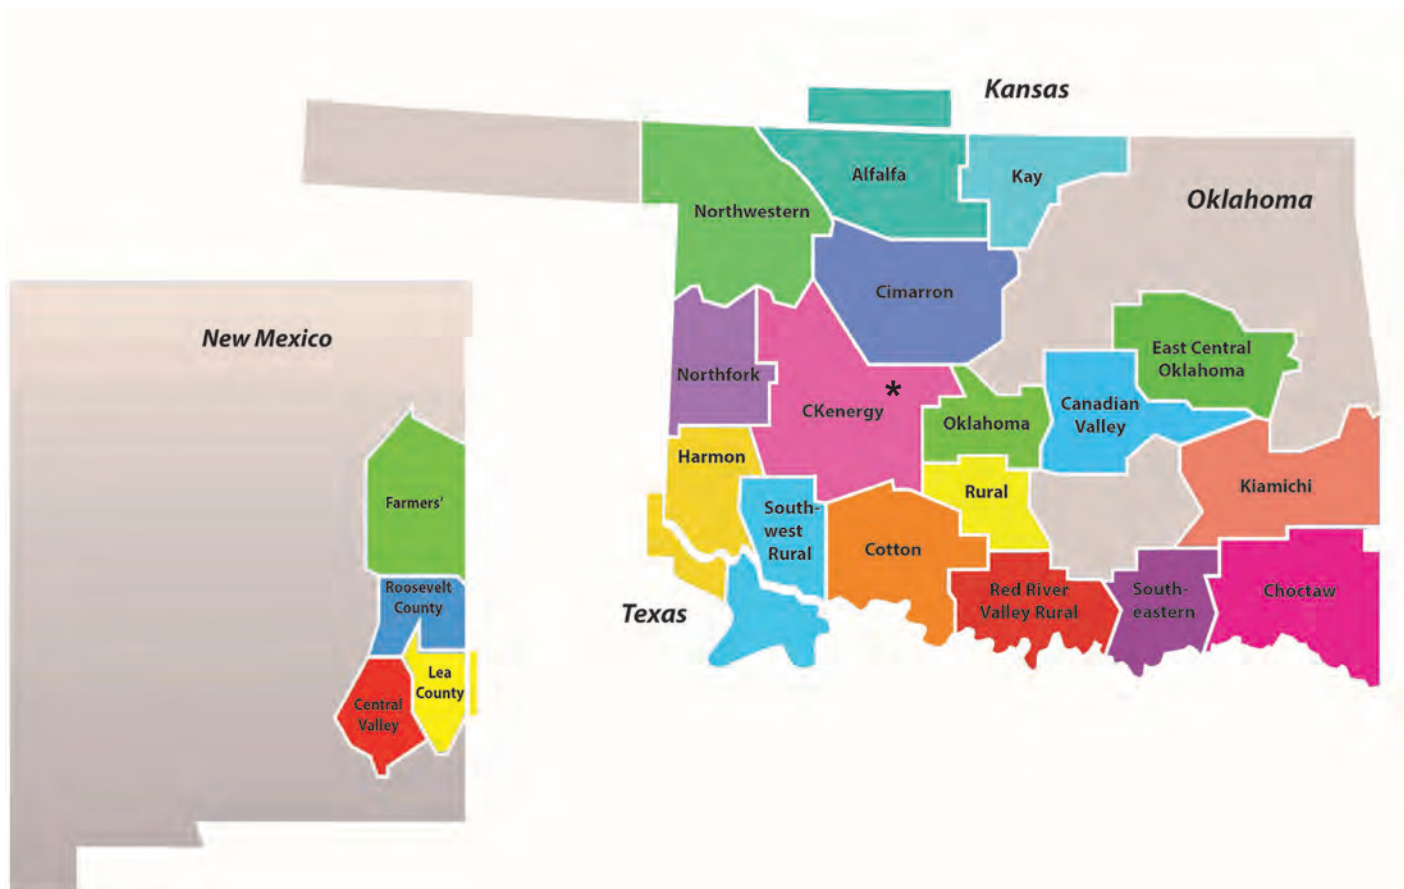

Service Area

WFEC supplies the electrical needs of 17 member distribution cooperatives and Altus Air Force Base in Oklahoma, plus four cooperatives in New Mexico.

Some service territories extend into Kansas and Texas.