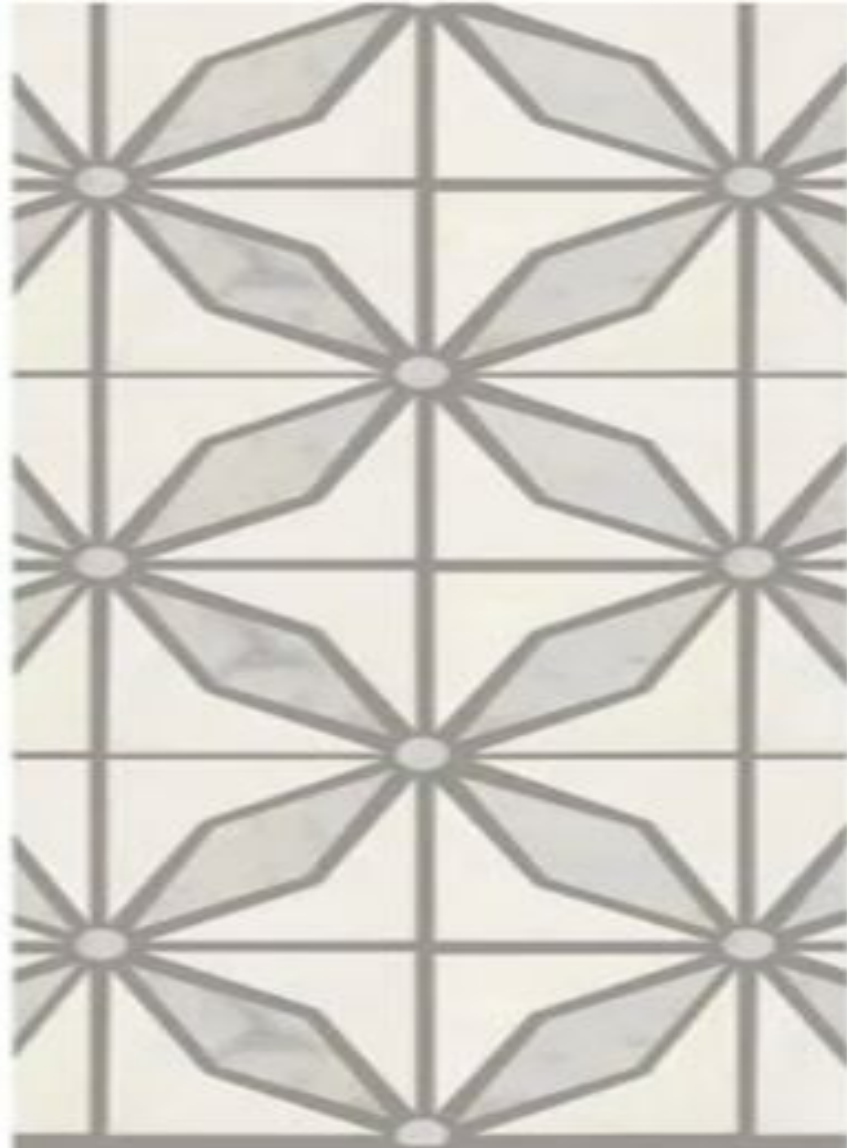

VNTG PLACE

See. **Love.** Stay.

ECO-CHIC DESIGN & PROPERTY DEVELOPMENT

3725
Sutherland Rd

BENJAMIN MOORE
LIGHT PEWTER

BENJAMIN MOORE
NIMBUS

BENJAMIN MOORE
ATHENA

BENJAMIN MOORE
REVERE PEWTER

**Kitchen
backsplash**

GROUT COLOR SHOWN IS
381 BRIGHT WHITE

GROUT COLOR SHOWN IS
165 DELOREAN GRAY

GROUT COLOR SHOWN IS
60 CHARCOAL

Railing for deck