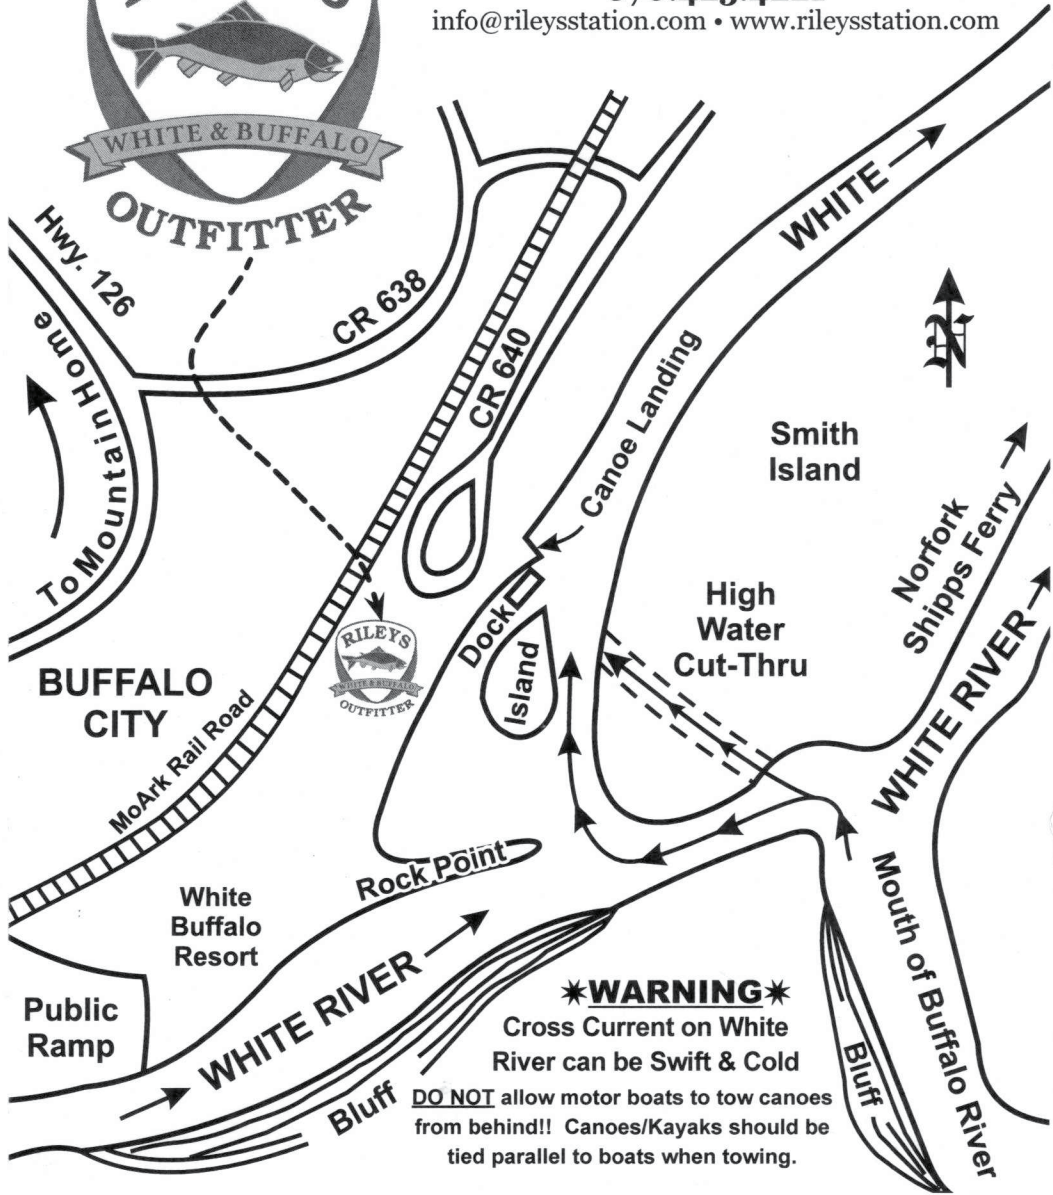

Miles & Michelle Riley
 129 CR 640 • Mtn Home, AR 72653
870.425.4221
 info@rileysstation.com • www.rileysstation.com

\$5 Landing fee per Boat/Canoe/Kayak

Group rate by reservation/Free Parking • Free Landing for Registered Cabin Guests

- White River Generation Flow: (870) 431-5311
- Tailwaters Schedule Hotline: (866) 494-1993, (Say "Bull Shoals" at prompt)
- Buffalo River Levels: <https://ar.water.usgs.gov/buffaloriver/>