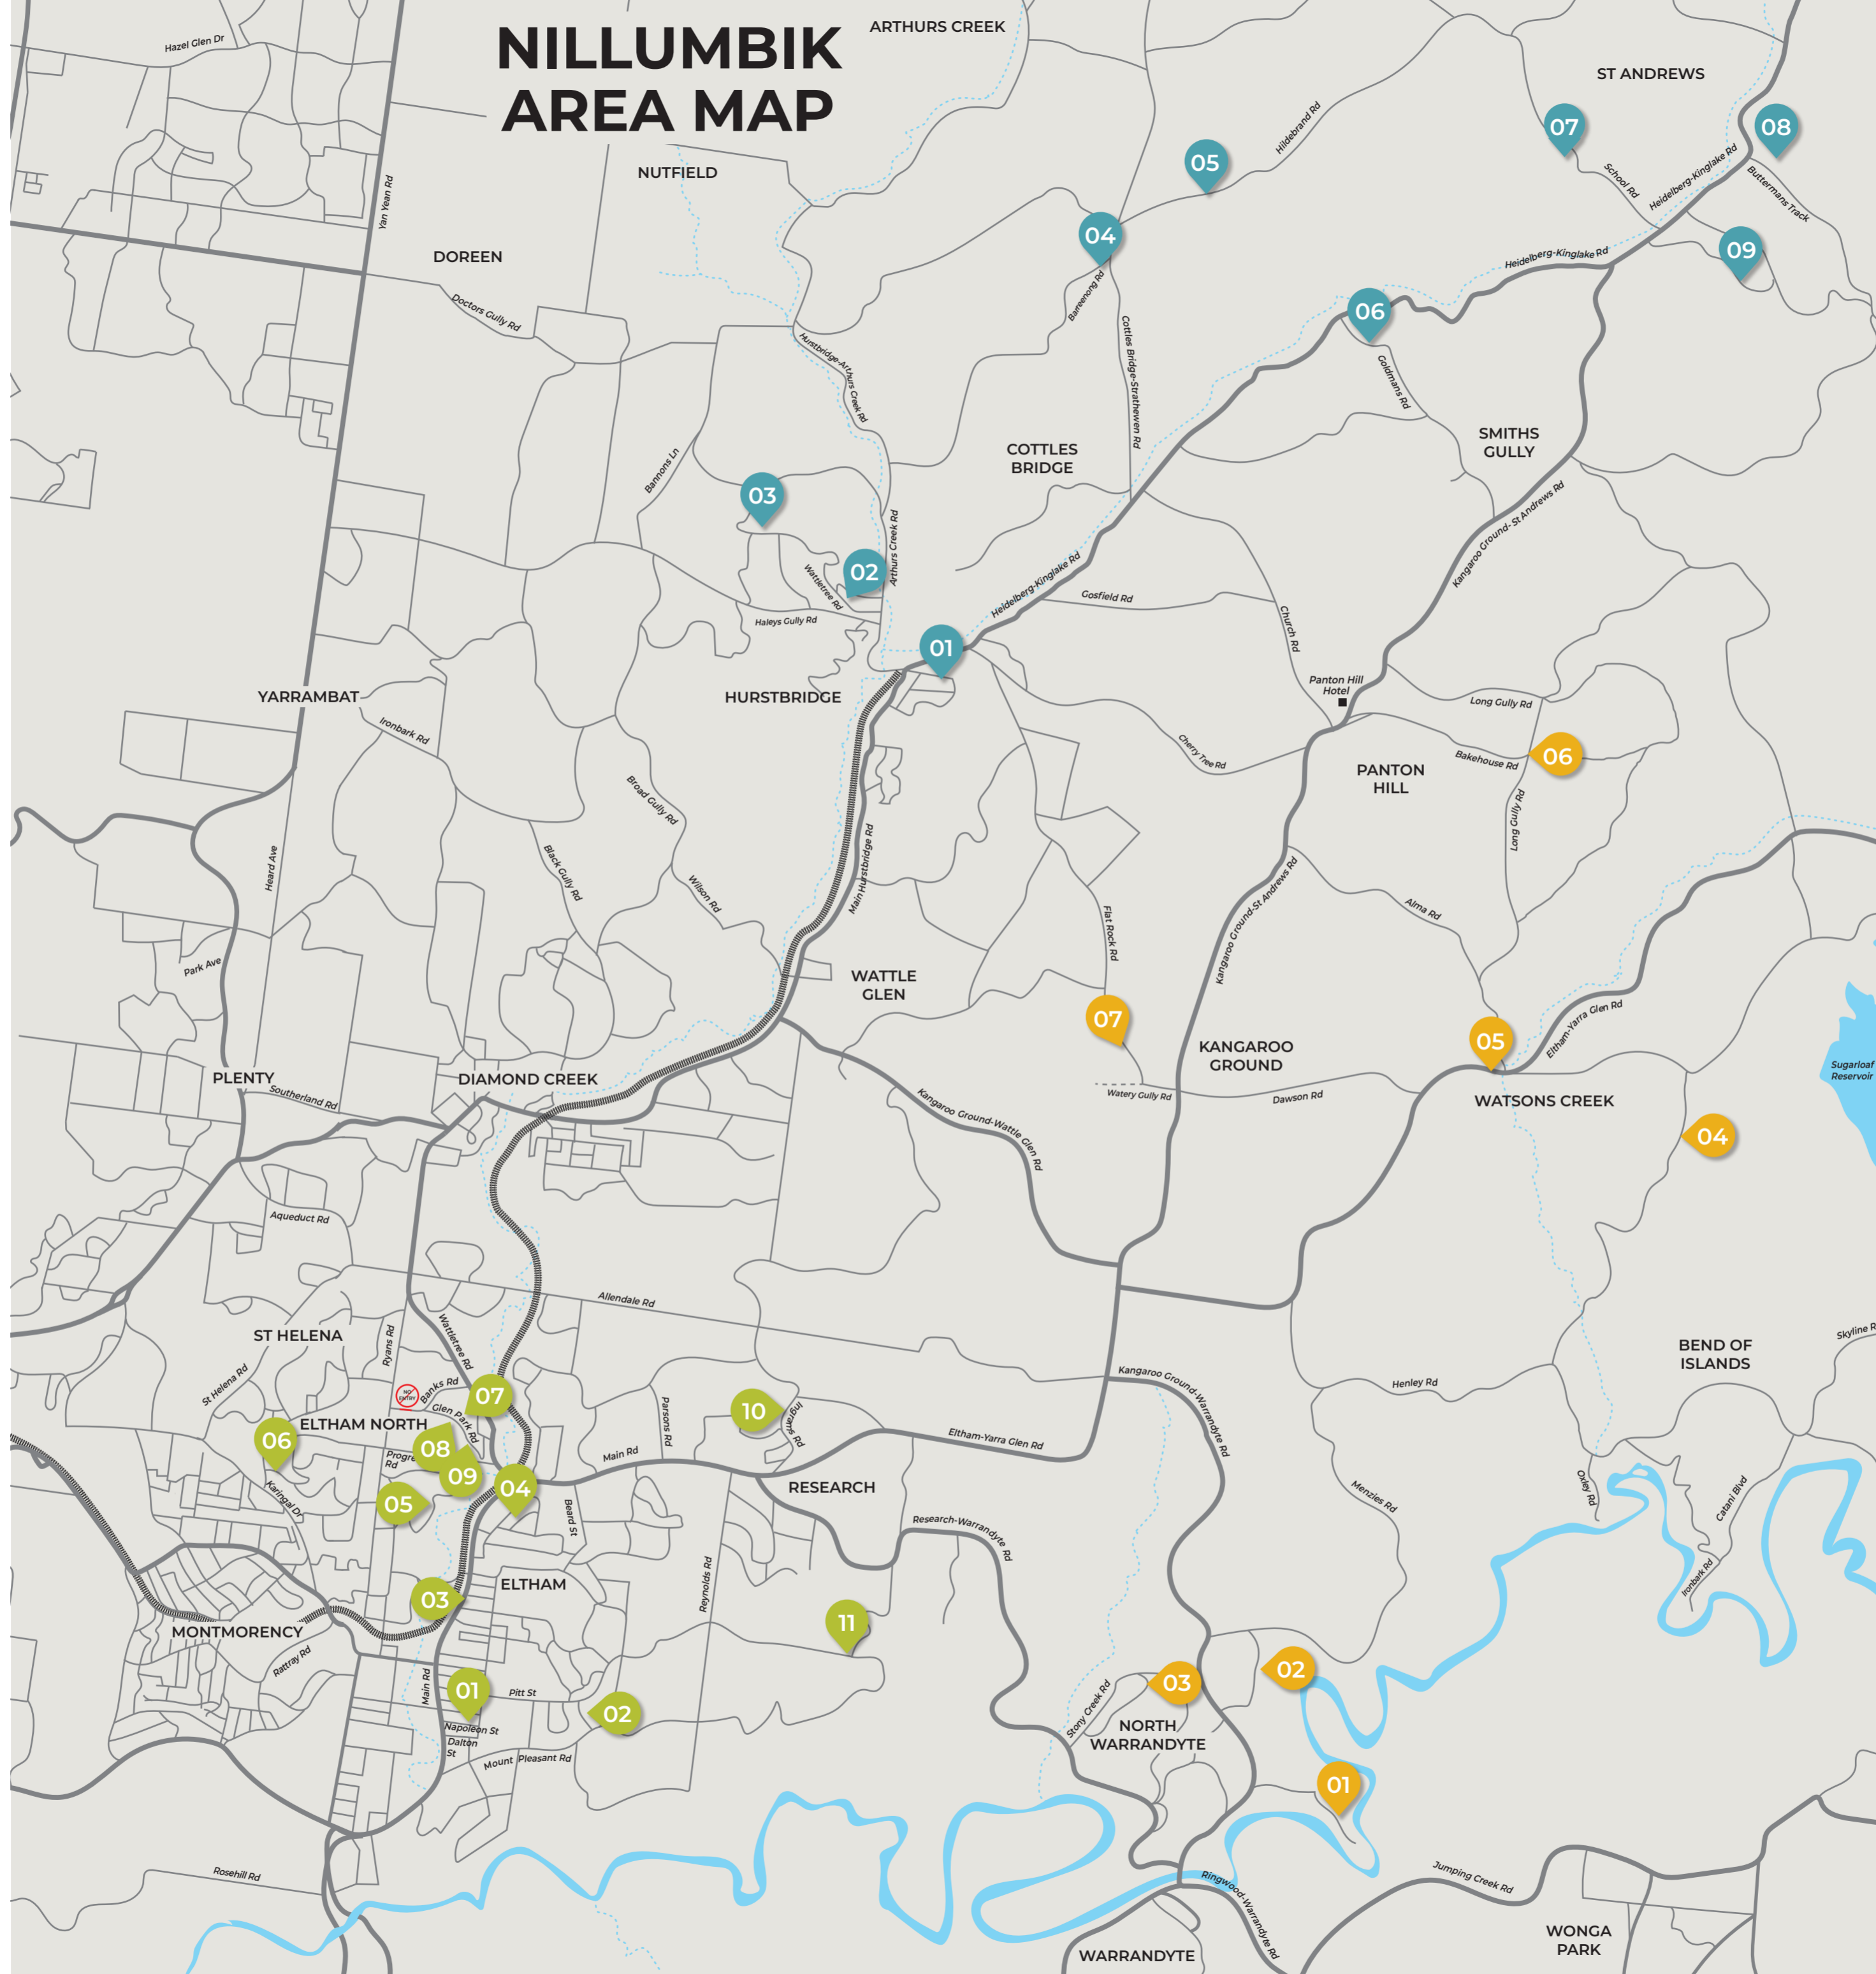

NILLUMBIK AREA MAP

ZONE A - Eltham, Eltham North, Research

- 01 JACQUIE HACAÑSSON**
RED DOOR STUDIO
116 Napoleon Street, Eltham 3095
- 02 LINDA MACAULAY**
LINDA MACAULAY STUDIOS
11 Wattle Grove, Eltham 3095
- 03 ROMA McLAUGHLIN**
STUDIO 9
Suite 9 Midway Arcade,
974-6 Main Road, Eltham 3095
- 03 KATHY FAHEY**
STUDIO 9
Suite 9 Midway Arcade,
974-6 Main Road, Eltham 3095
- 04 SUE McFARLAND**
33 Helene Street, Eltham 3095
- 05 KATE HUDSON**
KATE HUDSON PRINTMAKER
149 Scenic Crescent,
Eltham North 3095
- 05 STEVE HUDSON**
STEVE HUDSON CERAMICIST
149 Scenic Crescent,
Eltham North 3095
- 06 VALERIE LAVER**
VALERIE LAVER ART
8 Acheron Crescent,
Eltham North 3095
- 07 VIVIANNE FIORI**
43 Glen Park Road,
Eltham North 3095
- 08 WENDY HICKS**
WENDY HICKS
TEXTILE ART STUDIO
62 Glenpark Road,
Eltham North 3095
- 09 MARY-LOU PITTARD**
PITTARDS STUDIO
66 Glen Park Road,
Eltham North 3095
- 09 CHRIS PITTARD**
PITTARDS STUDIO
66 Glen Park Road,
Eltham North 3095
- 09 JESSIE PITTARD**
PITTARDS STUDIO
66 Glen Park Road,
Eltham North 3095
- 10 GLYNIS BROWN**
STUDIO 27
1/27 Ingrams Road,
Research 3095
- 11 JACK LATTI**
NIOKA
105 Gumtree Road,
Research 3095

Use map as a guide only. For more detailed information visit artistsopenstudios.com.au

Scan the QR Code to view our app!

Left to Right: Jessie Pittard, Mary-Lou Pittard, Vivienne Fiori, Valerie Laver, Wayne Rankin