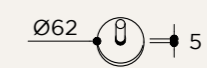

NAME	H PENDANT LAMP BY OHLAB
SKU	OOH.112
Typology	Pendant lights
Materials	Brass structure
Finishes	Available in different finishes, all the different options at the end of the catalogue
Model 24 V DC	84 W
Model 240 V AC	90 W
Included bulb	Integrated LED strip
Collection	2021

BACKPLATE OPTIONS

BP05

BP06