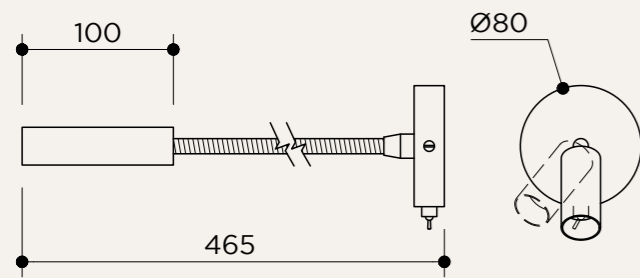

NAME	BOOK FLEXO WITH TOGGLE SWITCH
SKU	BOK.122
Typology	Wall lights
Materials	Brass structure
Finishes	Available in different finishes, all the different options at the end of the catalogue
Socket	G9
Wattage	2,3 W
Voltage	220/240 V
Included bulb	G9 2,3 W 215 lm 2700k Dimmable
Collection	2019

BACKPLATE OPTIONS

BP01SW/with toggle switch

BP02SW/with toggle switch

BP03SW/with toggle switch