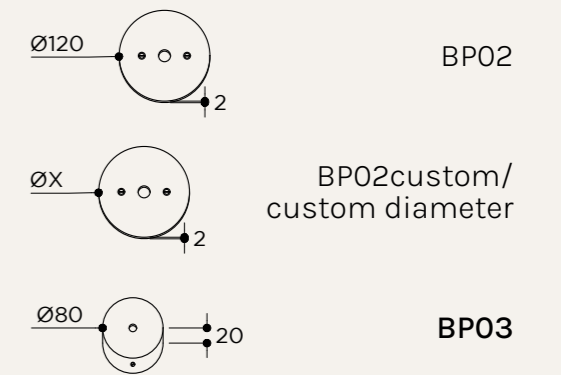

BACKPLATE OPTIONS