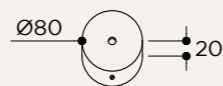

BACKPLATE OPTIONS