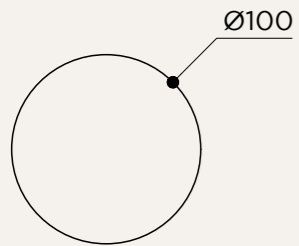

NAME	NUVOL SIMPLE WALL
SKU	NUV.110
Typology	Wall lights
Materials	Brass structure and opal glass
Finishes	Available in different finishes, all the different options at the end of the catalogue
Socket	G9
Wattage	Max 10 W Only LED
Voltage	220/240 V
Included bulb	G9 4 W 480 lm 2700k Dimmable
Collection	2018