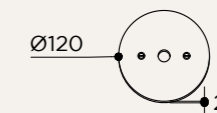

BP02/universal electrical box