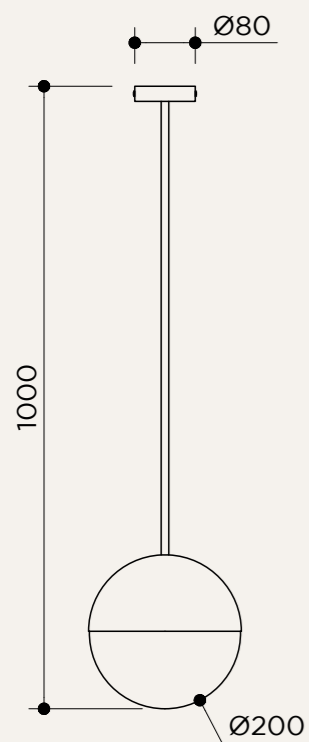

NAME	HALF & HALF
SKU	DSC.117
Typology	Pendant lights
Materials	Brass structure and opal glass
Finishes	Available in different finishes, all the different options at the end of the catalogue
Socket	E27
Wattage	Max 10 W Only LED
Voltage	220/240 V
Included bulb	E27 8,5 W 806 lm 2700k Dimmable
Collection	2020

BACKPLATE OPTIONS