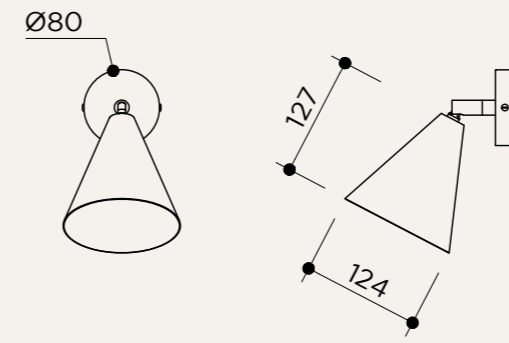

NAME

CONE WALL

BACKPLATE OPTIONS

SKU

CON.113

Typology

Table lights

Materials

Brass structure

Finishes

Available in different finishes, all the different options at the end of the catalogue

Socket

GU10

Wattage

Max 15 W LED

Voltage

220/240 V

Included bulb

GU10 4,8 W 355 lm 2700k Dimmable

Collection

2021

BP02/universal electrical box

BP02SW/with toggle switch

BP02custom/custom diameter

BP03

BP03SW/with toggle switch