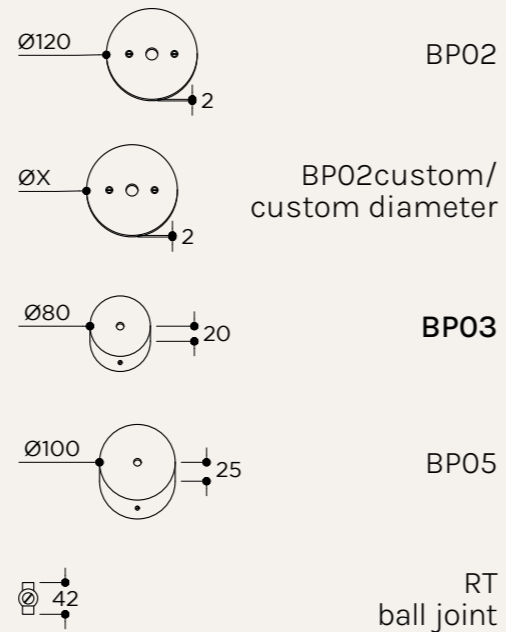

BACKPLATE OPTIONS