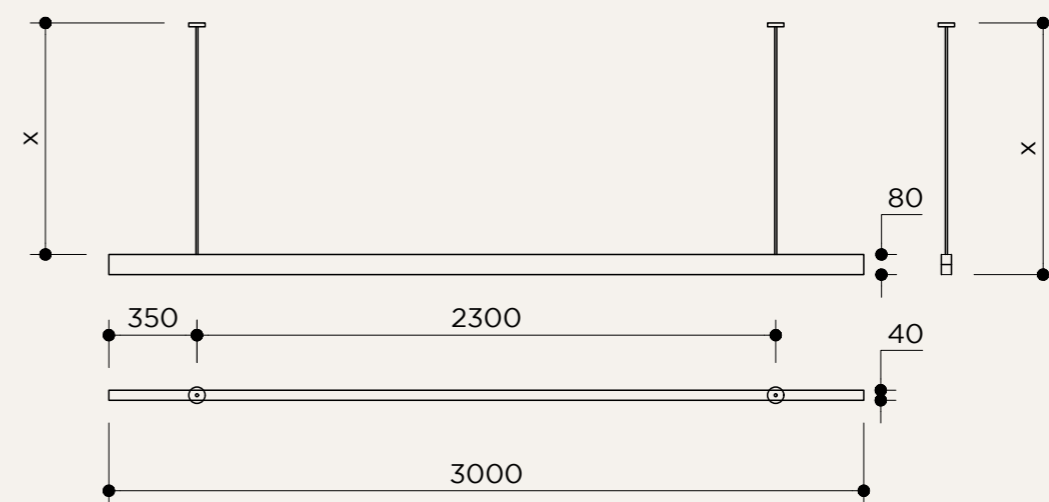

NAME	H PENDANT LAMP BY OHLAB
SKU	OOH.112
Typology	Pendant lights
Materials	Brass structure
Finishes	Available in different finishes, all the different options at the end of the catalogue
Model 24 V DC	84 W
Model 240 V AC	90 W
Included bulb	Integrated LED strip
Collection	2021

BACKPLATE OPTIONS

BP05

BP06