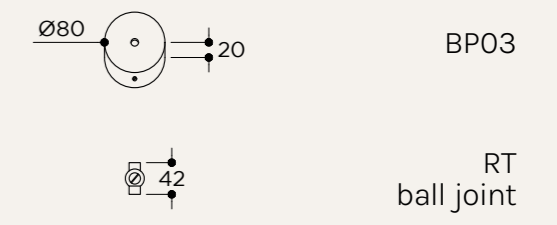

BACKPLATE OPTIONS