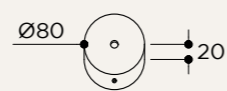

NAME	CERAMIC SCONE PENDANT (CABLE) 24
SKU	CCP.112
Typology	Wall lights
Materials	Brass structure and opal glass
Finishes	Available in different finishes, all the different options at the end of the catalogue
Socket	G9
Wattage	Max 10 W Only LED
Voltage	220/240 V
Included bulb	G9 4 W 480 lm 2700k Dimmable
Collection	2018

BACKPLATE

BP03