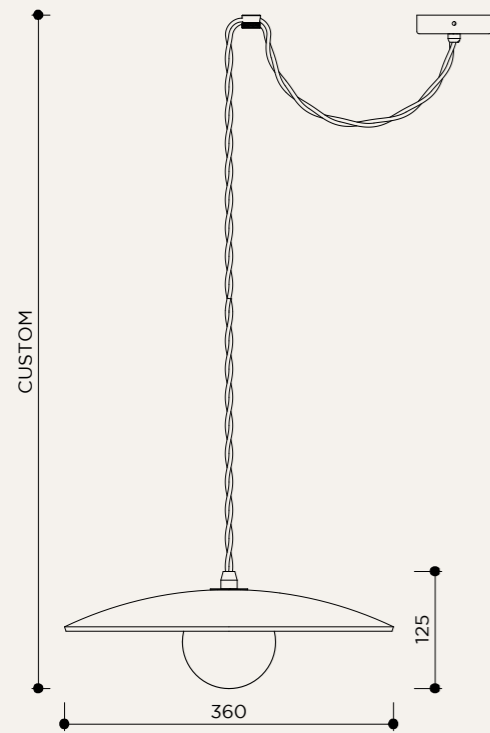

NAME	CERAMIC SCONE PENDANT (CABLE) 32
SKU	CCP.113
Typology	Wall lights
Materials	Brass structure and opal glass
Finishes	Available in different finishes, all the different options at the end of the catalogue
Socket	G9
Wattage	Max 10 W Only LED
Voltage	220/240 V
Included bulb	G9 4 W 480 lm 2700k Dimmable
Collection	2018

BACKPLATE

BP03