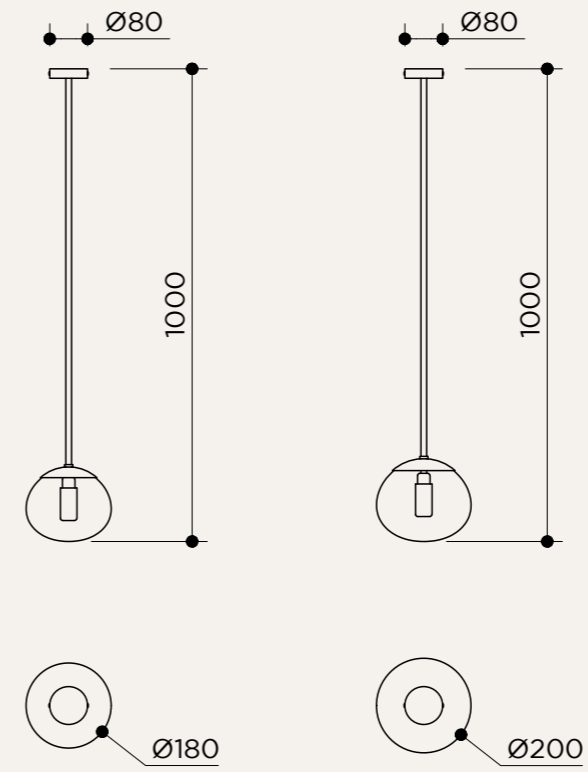

NAME	PENDANT BALL TUBE 18/20
SKU	MOD.124/116
Typology	Pendant lights
Materials	Brass structure, blown glass from local production
Finishes	Available in different finishes, all the different options at the end of the catalogue
Socket	G9
Wattage	Max 10 W Only LED
Voltage	220/240 V
Included bulb	G9 4 W 480 lm 2700k Dimmable
Collection	2020

BACKPLATE OPTIONS