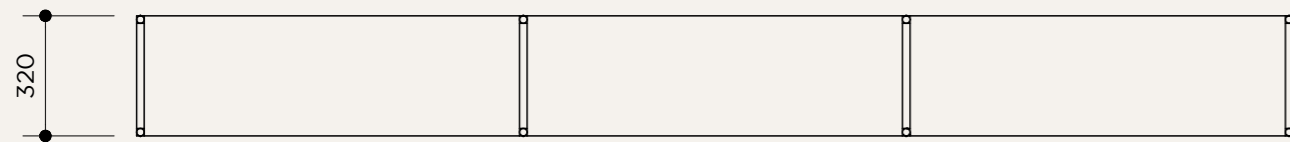

Table top material

Terrazzo/Stone finish

Finishes

Powder coating in black and raw brass

Collection

2019

NAME	CABINET (1/2/3 MODULE)
SKU	CCT.125/127
Typology	Furniture
Structure material	Iron legs, brass connector piece
Table top material	Terrazzo/Stone finish
Finishes	Powder coating in black and raw brass
Collection	2019