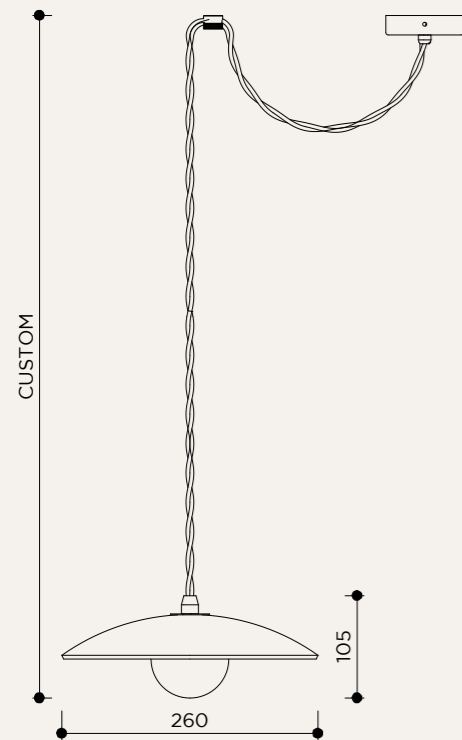

NAME	CERAMIC SCONE PENDANT (CABLE) 24
SKU	CCP.112
Typology	Wall lights
Materials	Brass structure and opal glass
Finishes	Available in different finishes, all the different options at the end of the catalogue
Socket	G9
Wattage	Max 10 W Only LED
Voltage	220/240 V
Included bulb	G9 4 W 480 lm 2700k Dimmable
Collection	2018

BACKPLATE

BP03