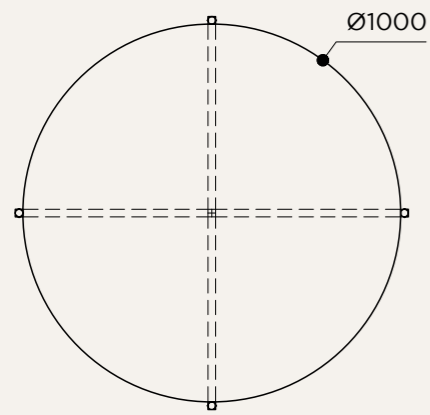

NAME	ROUND TABLE 100 Ø (4 LEGS)
SKU	CCT.122
Typology	Furniture
Structure material	Iron legs, brass connector piece
Table top material	Terrazzo/Stone finish
Finishes	Powder coating in black and raw brass
Collection	2019