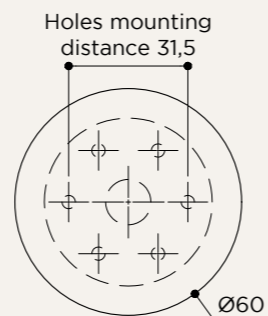

MOUNTING MEASUREMENTS