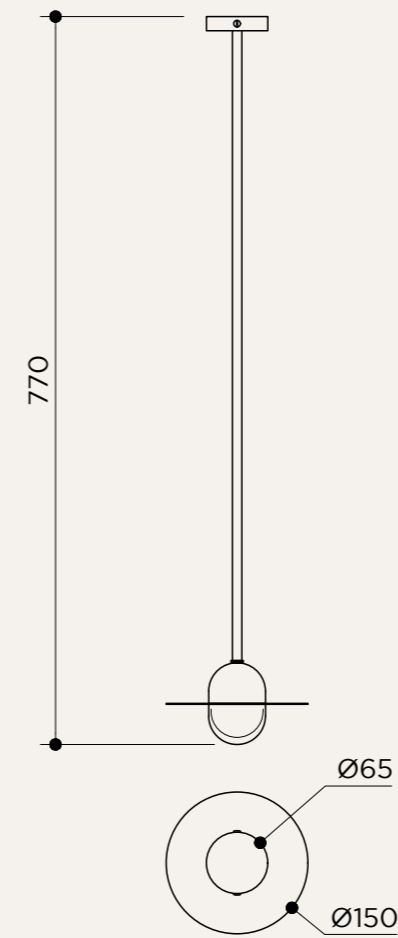

NAME	ALBA PENDANT TUBE
SKU	ALB.117
Typology	Pendant lights
Materials	Brass, 3D printed PLA structure and optical lens
Finishes	Available in different finishes, all the different options at the end of the catalogue
Socket	G4
Wattage	Max 5 W Only LED
Voltage	220/240 V
Included bulb	G4 3 W 300 lm 2700k Dimmable
Collection	2018

BACKPLATE OPTIONS