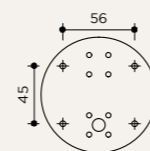

BACKPLATE OPTIONS