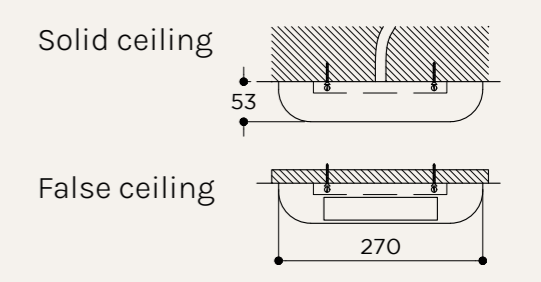

NAME	MODULAR 8 LONG
SKU	MOD.112
Typology	Pendant lights
Materials	Brass structure, blown glass from local production
Finishes	Available in different finishes, all the different options at the end of the catalogue
Power	Electricity travels through the structure without wires
Socket	G4
Wattage	Max 3 W Only LED
Voltage	12 V Power supply included
Included bulb	8 x G4 3 W 150 lm 2700k Dimmable
Collection	2018

BACKPLATE