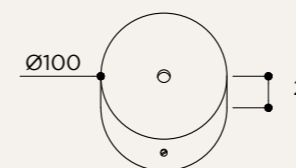

BP02SW
plasterboard
or headboard
option

BP04SW
with toggle
switch

BP04SW
plasterboard
or headboard
option

RT
ball joint

Can be added to
backplates for
sloped ceiling

BP05
ceiling
mounting

BP05
plasterboard
ceiling option