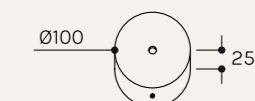

BACKPLATE OPTIONS