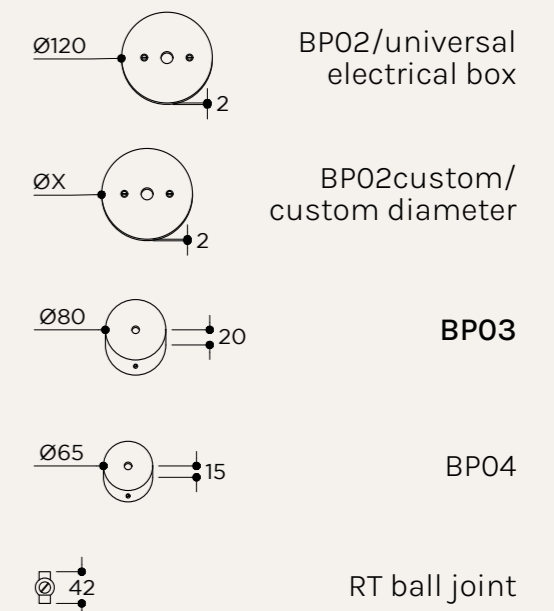

BACKPLATE OPTIONS