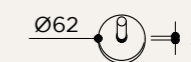

NAME	H PENDANT LAMP BY OHLAB
SKU	OOH.111
Typology	Pendant lights
Materials	Brass structure
Finishes	Available in different finishes, all the different options at the end of the catalogue
Model 24 V DC	70 W
Model 240 V AC	75 W
Included bulb	Integrated LED strip
Collection	2021

BACKPLATE OPTIONS

BP05

BP06