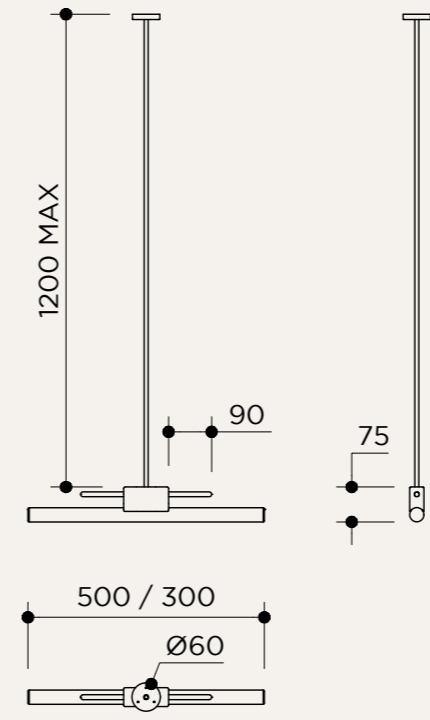

NAME	TUBUS SIMPLE PENDANT
SKU	TUB.114
Typology	Pendant lights
Materials	Brass and 3D printed PLA structure
Finishes	Available in different finishes, all the different options at the end of the catalogue
Socket	S14D
Wattage	MAX 4,9 W Only LED
Voltage	220/240 V
Included bulb	S14D 50 cm LEDinestra 4,9 W 470 lm 2700k Dimmable
Collection	2020