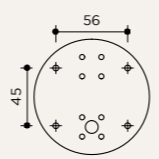

BACKPLATE OPTIONS