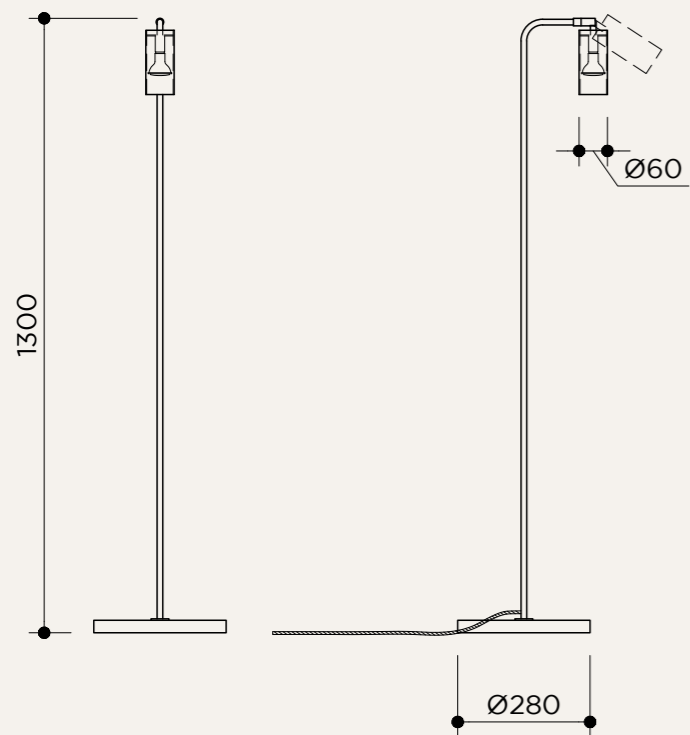

CONNECTION CABLE

 EU plug with switch

 EU plug without switch

 UK plug with or without switch

NAME	BOOK XL FLOOR ARM
SKU	BOK.115
Typology	Table lights
Materials	Brass structure and stone base
Finishes	Available in different finishes, all the different options at the end of the catalogue
Socket	GU10
Wattage	Max 15 W LED
Voltage	220/240 V
Included bulb	GU10 4,8 W 355 lm 2700k Dimmable
Collection	2019