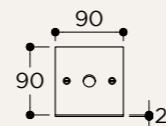

BACKPLATE OPTIONS