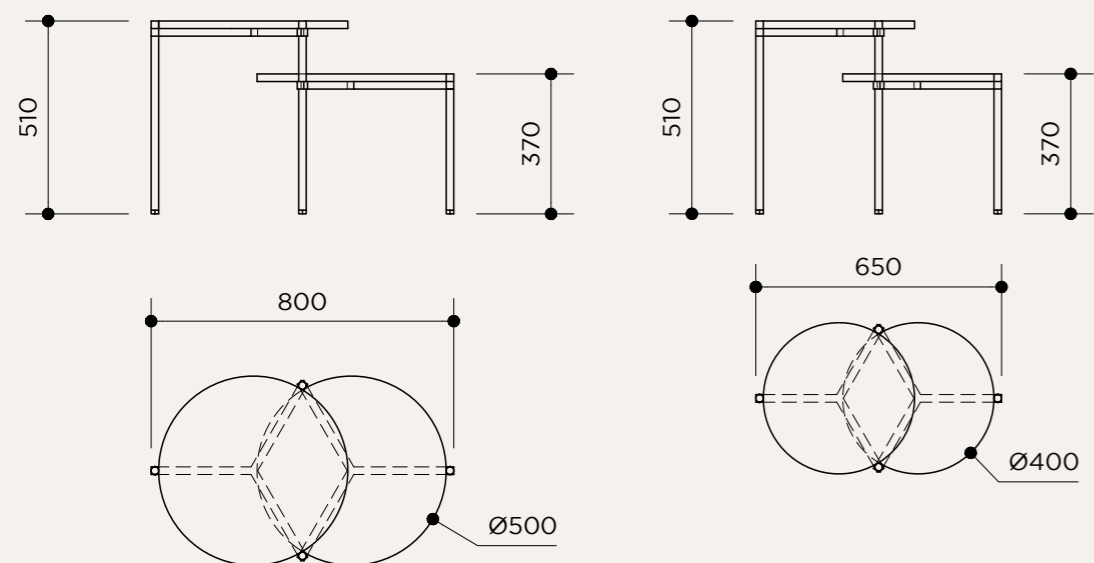

NAME	DOUBLE STAIRS COFFEE TABLE 40/50 Ø (4 LEGS)
SKU	CCT.117/118
Typology	Furniture
Structure material	Iron legs, brass connector piece
Table top material	Terrazzo/Stone finish
Finishes	Powder coating in black and raw brass
Collection	2019