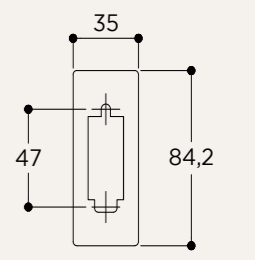

MOUNTING MEASUREMENTS