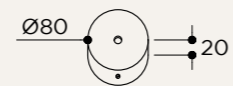

BP02SW/with toggle switch

BP03SW/with toggle switch