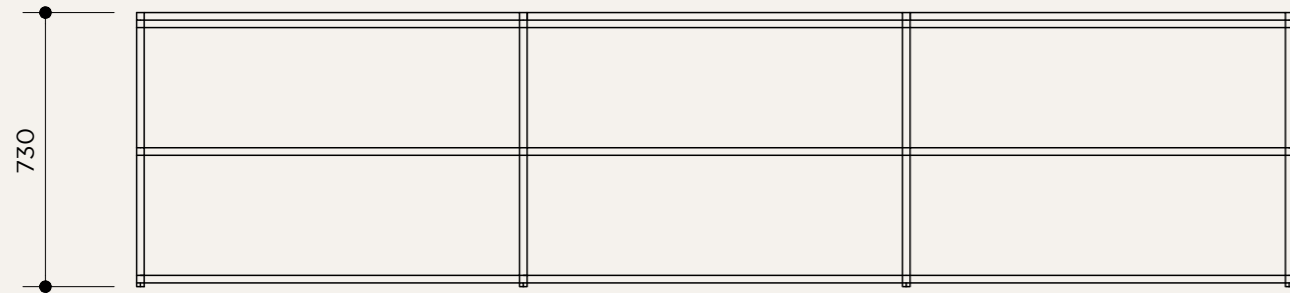

Table top material

Terrazzo/Stone finish

Finishes

Powder coating in black and raw brass

Collection

2019

NAME	CABINET (1/2/3 MODULE)
SKU	CCT.125/127
Typology	Furniture
Structure material	Iron legs, brass connector piece
Table top material	Terrazzo/Stone finish
Finishes	Powder coating in black and raw brass
Collection	2019