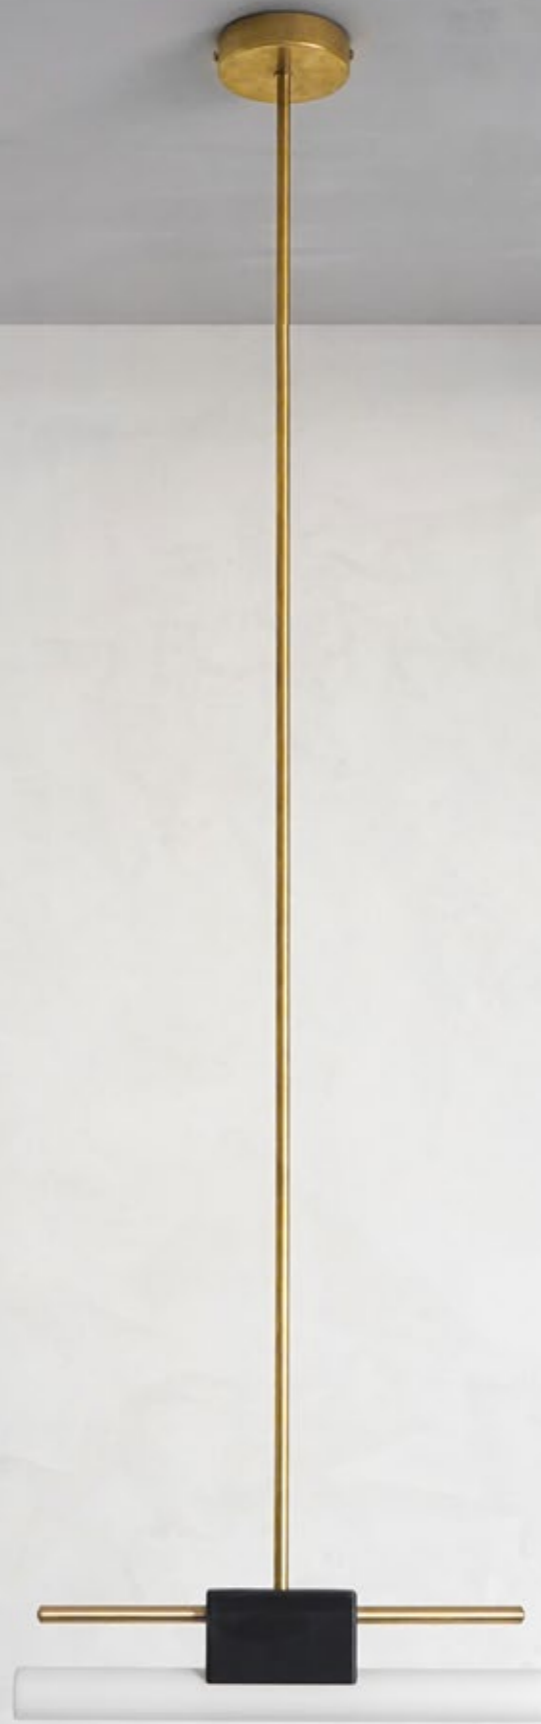

NAME	TUBUS SIMPLE PENDANT
SKU	TUB.114
Typology	Pendant lights
Materials	Brass and 3D printed PLA structure
Finishes	Available in different finishes, all the different options at the end of the catalogue
Socket	S14D
Wattage	MAX 4,9 W Only LED
Voltage	220/240 V
Included bulb	S14D 50 cm LEDinestra 4,9 W 470 lm 2700k Dimmable
Collection	2020