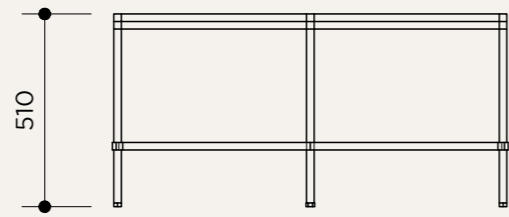

NAME	SIMPLE COFFEE TABLE 80/100 Ø (4 LEGS)
SKU	CCT.110/111
Typology	Furniture
Structure material	Iron legs, brass connector piece
Table top material	Terrazzo/Stone finish
Finishes	Powder coating in black and raw brass
Collection	2019