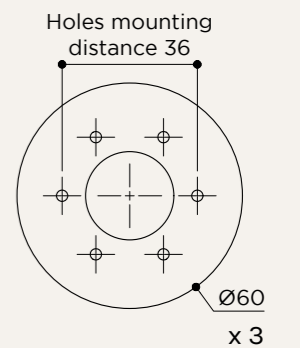

MOUNTING MEASUREMENTS