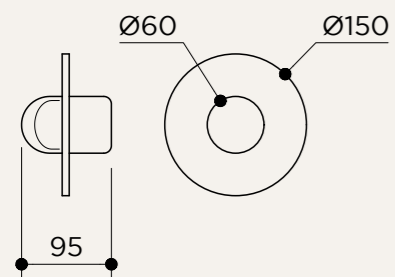

NAME	ALBA SIMPLE WALL ALABASTER
SKU	ABA.110/119/111
Typology	Wall lights
Materials	Alabaster and optical lens
Finishes	Alabaster Available in Ø15, Ø22, Ø28 cm
Socket	G9
Wattage	Max 5 W Only LED
Voltage	220/240 V
Included bulb	G9 4 W 480 lm 2700k Dimmable
Collection	2021