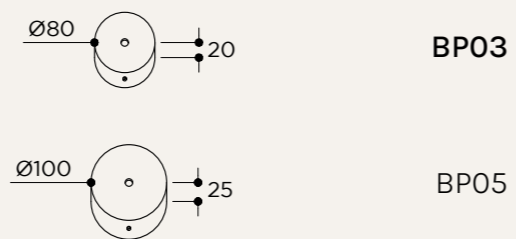

BACKPLATE OPTIONS