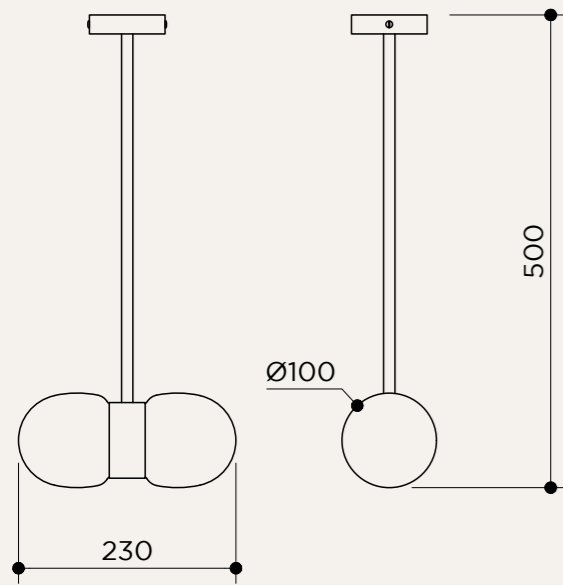

NAME	NUVOL DOUBLE LONG
SKU	NUV.114
Typology	Pendant lights
Materials	Brass structure and opal glass
Finishes	Available in different finishes, all the different options at the end of the catalogue
Socket	G9
Wattage	Max 10 W Only LED
Voltage	220/240 V
Included bulb	2 x G9 4 W 480 lm 2700k Dimmable
Collection	2019

BACKPLATE OPTIONS