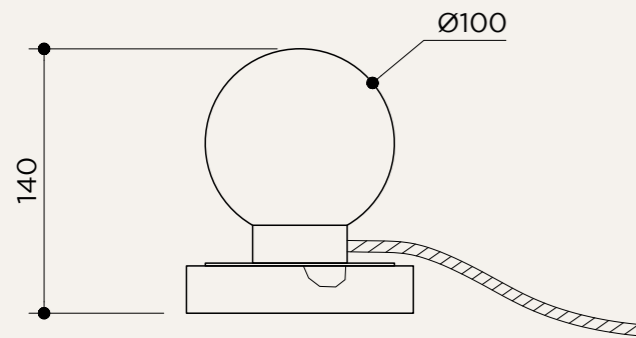

CONNECTION CABLE

EU plug with switch

EU plug without switch

UK plug with or without switch

NAME	DISCO MINI STONE TABLE
SKU	DSC.111
Typology	Table lights
Materials	Brass structure, opal glass and stone base
Finishes	Available in different finishes, all the different options at the end of the catalogue
Socket	G9
Wattage	Max 10 W Only LED
Voltage	220/240 V
Included bulb	G9 4 W 480 lm 2700k Dimmable
Collection	2019