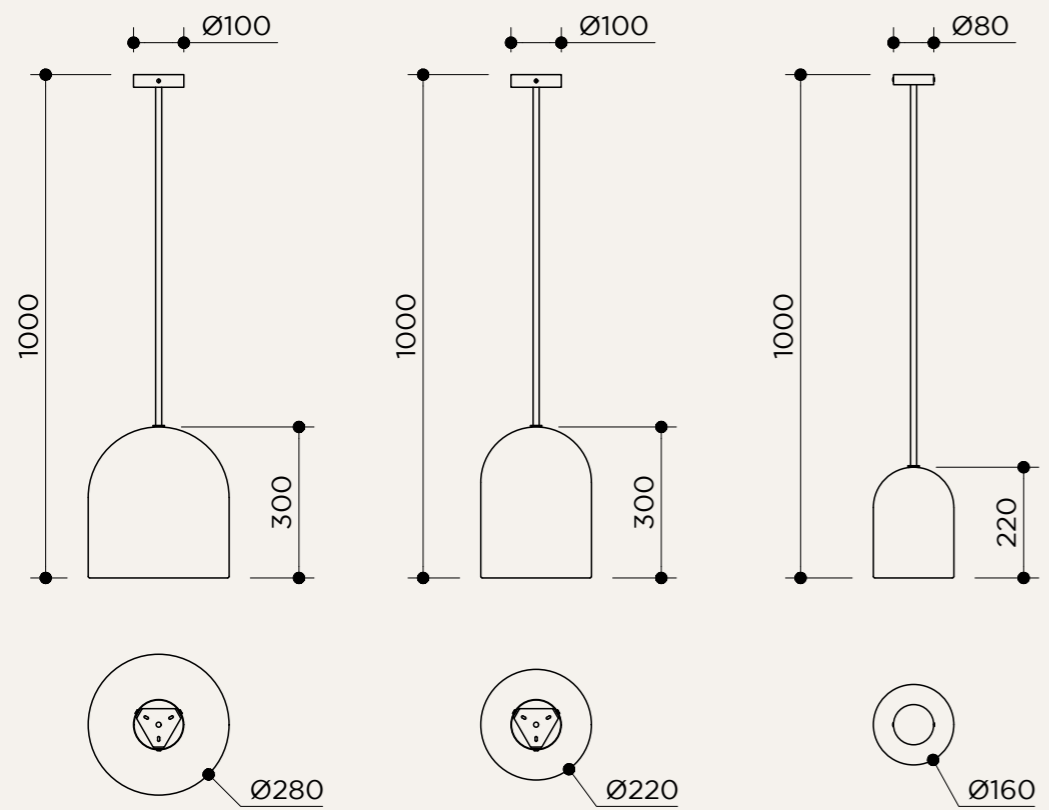

NAME	BELFRY TUBE
SKU	ABA.125
Typology	Pendant lights
Materials	Alabaster and brass
Finishes	Available in different finishes, all the different options at the end of the catalogue
Socket	E27
Wattage	Max 20 W Only LED
Voltage	220/240 V
Included bulb	E27 12 W 1521 lm 2700k Dimmable
Collection	2021