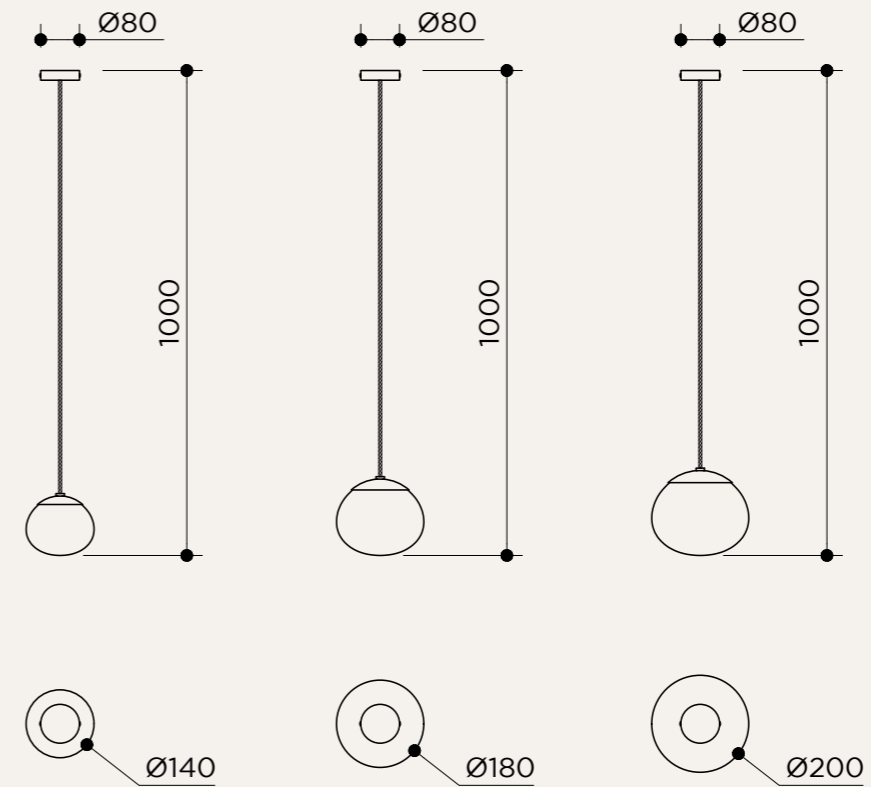

NAME	SALTY BALL 14/18/20
SKU	MOD.118/119/120
Typology	Pendant lights
Materials	Brass structure and blown glass
Finishes	Available in different finishes, all the different options at the end of the catalogue
Socket	G9/E14/E27
Wattage	Max 10 W Only LED
Voltage	220/240 V
Included bulb	G9/E14/E27 4/4,5/7 W Dimmable 480/470/806 lm 2700k
Collection	2021

BACKPLATE OPTIONS