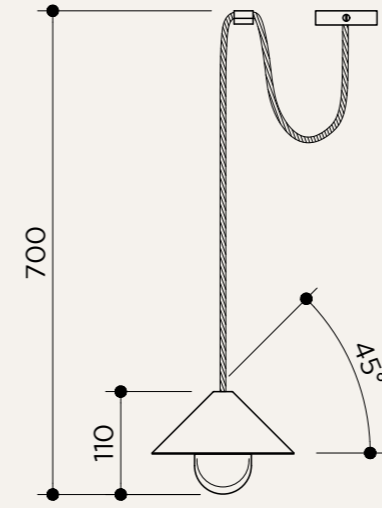

NAME	ALBA TOP PENDANT
SKU	ALB.116/128
Typology	Pendant lights
Materials	Brass, 3D printed PLA structure and optical lens
Finishes	Available in different finishes, all the different options at the end of the catalogue
Socket	G9
Wattage	Max 5 W Only LED
Voltage	220/240 V
Included bulb	G9 4 W 480 lm 2700k Dimmable
Collection	2019

BACKPLATE OPTIONS

BP02/universal electrical box

BP02custom/ custom diameter

BP03

BP04

RT ball joint