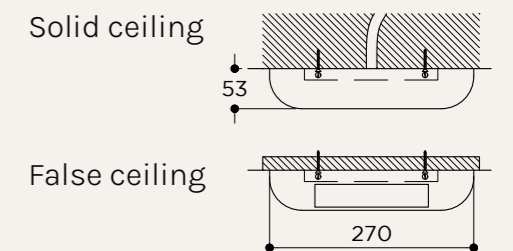

NAME	MODULAR 8
SKU	MOD.121
Typology	Pendant lights
Materials	Brass structure, blown glass from local production
Finishes	Available in different finishes, all the different options at the end of the catalogue
Power	Electricity travels through the structure without wires
Socket	G4
Wattage	Max 3 W Only LED
Voltage	12 V Power supply included
Included bulb	8 x G4 3 W 150 lm 2700k Dimmable
Collection	2018

BACKPLATE