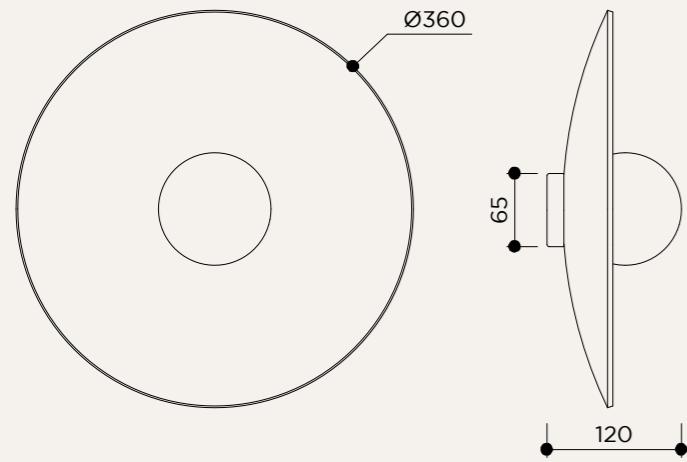

NAME	CERAMIC SCONE WALL 32
SKU	CCP.111
Typology	Wall lights
Materials	Brass structure and opal glass
Finishes	Available in different finishes, all the different options at the end of the catalogue
Socket	G9
Wattage	Max 10 W Only LED
Voltage	220/240 V
Included bulb	G9 4 W 480 lm 2700k Dimmable
Collection	2018

BACKPLATE