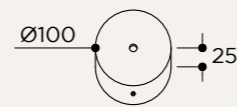

BACKPLATE OPTIONS