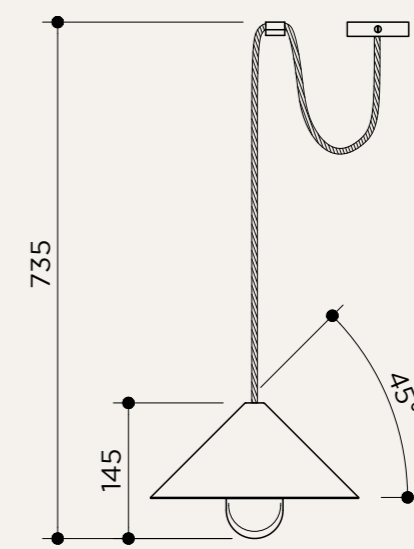

NAME	ALBA TOP PENDANT
SKU	ALB.116/128
Typology	Pendant lights
Materials	Brass, 3D printed PLA structure and optical lens
Finishes	Available in different finishes, all the different options at the end of the catalogue
Socket	G9
Wattage	Max 5 W Only LED
Voltage	220/240 V
Included bulb	G9 4 W 480 lm 2700k Dimmable
Collection	2019

BACKPLATE OPTIONS

BP02/universal electrical box

BP02custom/ custom diameter

BP03

BP04

RT ball joint