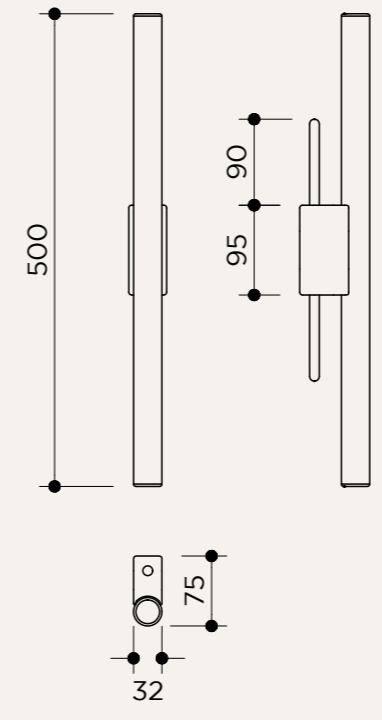

NAME	TUBUS 50
SKU	TUB.111
Typology	Wall lights
Materials	Brass and 3D printed PLA structure
Finishes	Available in different finishes, all the different options at the end of the catalogue
Socket	S14D
Wattage	MAX 4,9 W Only LED
Voltage	220/240 V
Included bulb	S14D 50 cm LEDinestra 4,9 W 470 lm 2700k Dimmable
Collection	2018

MOUNTING MEASUREMENTS