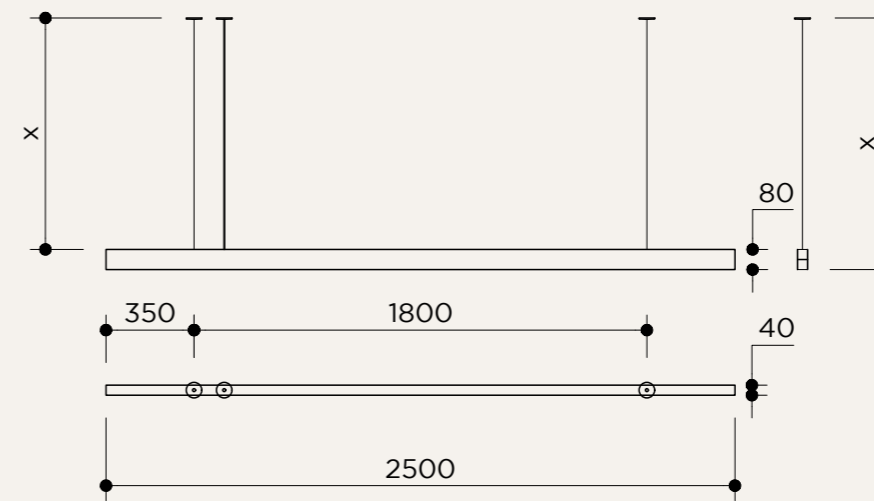

NAME	H PENDANT LAMP BY OHLAB
SKU	OOH.111
Typology	Pendant lights
Materials	Brass structure
Finishes	Available in different finishes, all the different options at the end of the catalogue
Model 24 V DC	70 W
Model 240 V AC	75 W
Included bulb	Integrated LED strip
Collection	2021

BACKPLATE OPTIONS

BP05

BP06