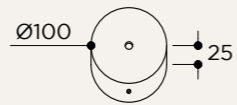

NAME	BELFRY CABLE
SKU	ABA.134
Typology	Pendant lights
Materials	Alabaster and brass
Finishes	Available in different finishes, all the different options at the end of the catalogue
Socket	E27
Wattage	Max 20 W Only LED
Voltage	220/240 V
Included bulb	E27 12 W 1521 lm 2700k Dimmable
Collection	2021

BACKPLATE OPTIONS

BP03

BP05