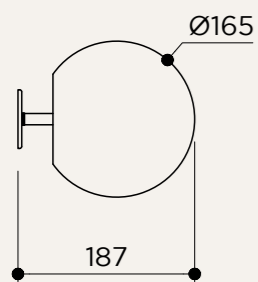

NAME	PLANETTE WALL 12/16,5/18
SKU	ABA.120/124/128
Typology	Wall lights
Materials	Alabaster and brass
Finishes	Available in different finishes, all the different options at the end of the catalogue
Socket	G9/E14
Wattage	Max 10 W Only LED
Voltage	220/240 V
Included bulb	G9/E14 4/4,5 W 480/470 lm 2700k Dimmable
Collection	2021

BACKPLATE

BP06