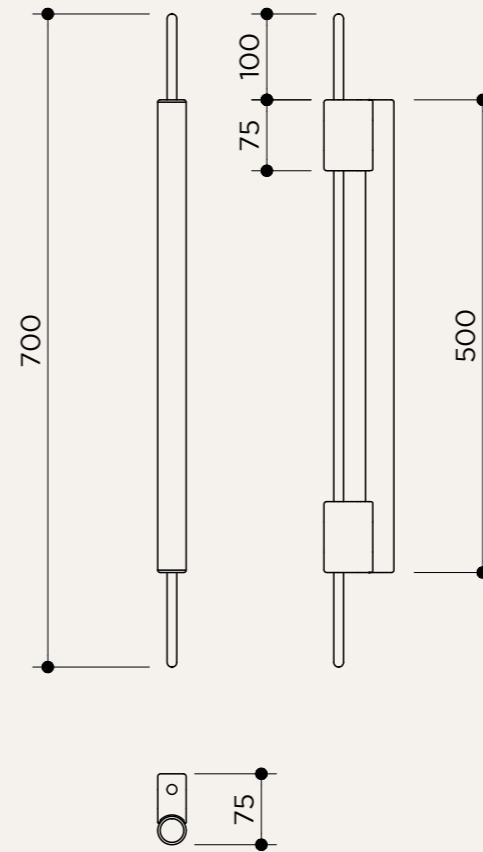

NAME	TUBUS 70
SKU	TUB.112
Typology	Wall lights
Materials	Brass and 3D printed PLA structure
Finishes	Available in different finishes, all the different options at the end of the catalogue
Socket	S14S
Wattage	MAX 4,9 W Only LED
Voltage	220/240 V
Included bulb	S14S 50 cm LEDinestra 4,9 W 470 lm 2700k Dimmable
Collection	2018

MOUNTING MEASUREMENTS