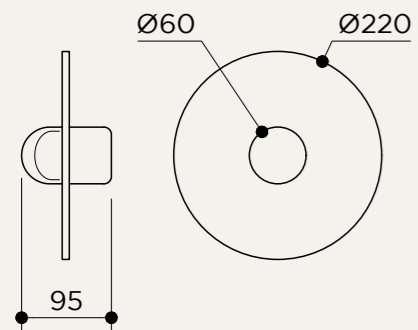

NAME	ALBA SIMPLE WALL ALABASTER
SKU	ABA.110/119/111
Typology	Wall lights
Materials	Alabaster and optical lens
Finishes	Alabaster Available in Ø15, Ø22, Ø28 cm
Socket	G9
Wattage	Max 5 W Only LED
Voltage	220/240 V
Included bulb	G9 4 W 480 lm 2700k Dimmable
Collection	2021