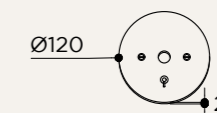

220/240 V

Included bulb

GU10 4,8 W 355 lm 2700k Dimmable

Collection

2021

BP02/universal electrical box

BP02SW/with toggle switch

BP02custom/custom diameter