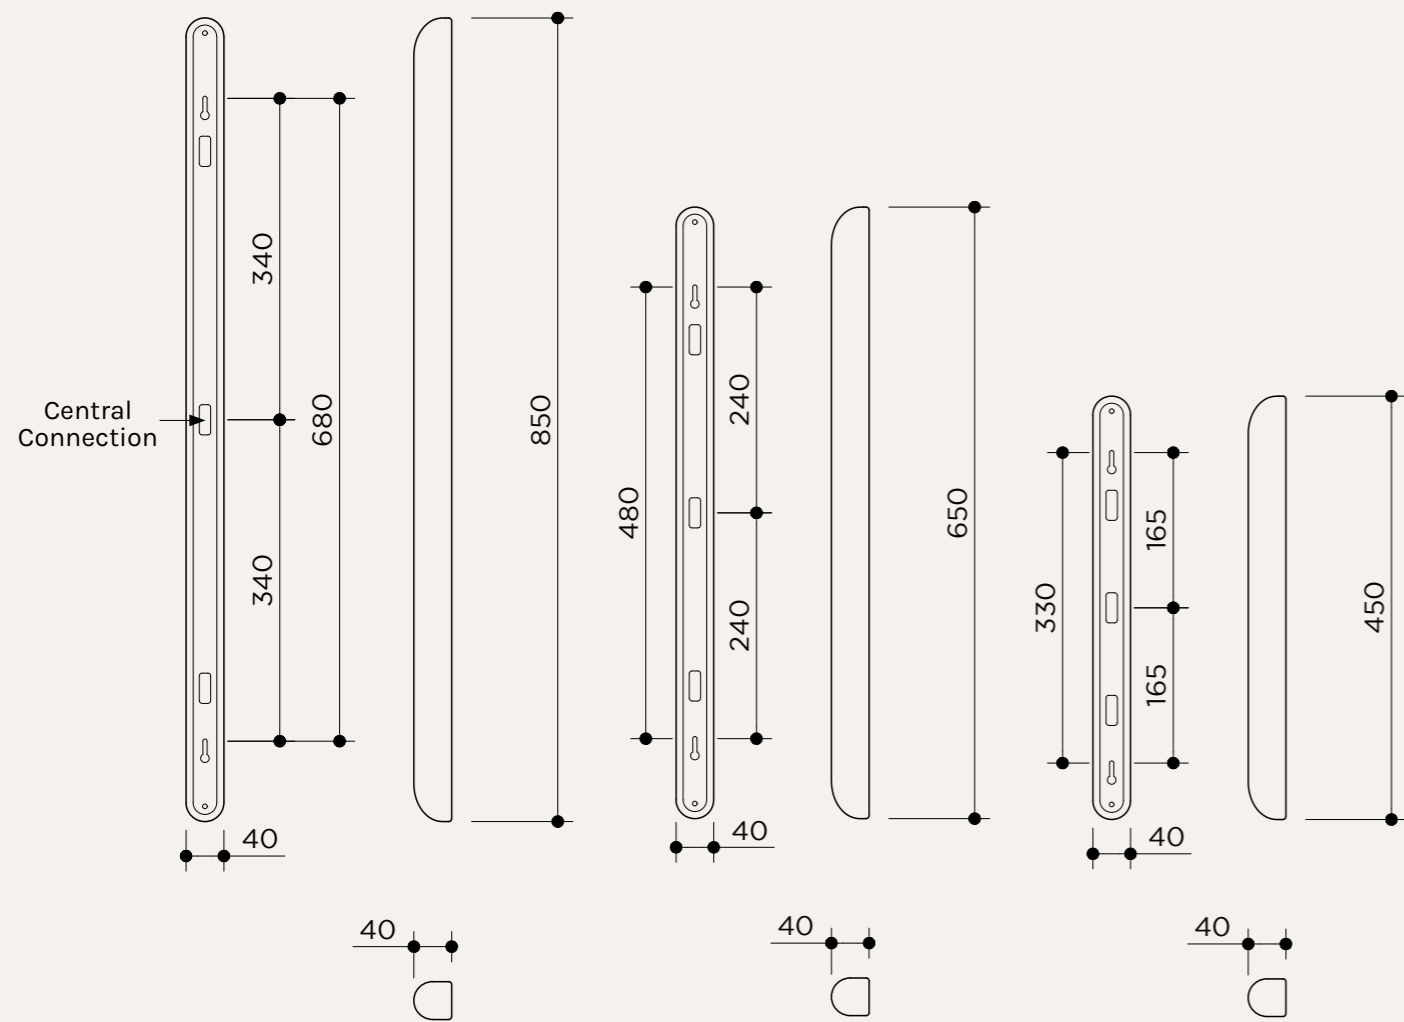

BACKPLATE OPTIONS

BP03

BP05

NAME	TUB 85/65/45
SKU	ABA.136/115/126
Typology	Wall lights
Materials	Alabaster structure
Length	Available in 85/65/45 cm lengths
Model 24 V DC	11,2W/8,4W/5,6W Power supply not included
Model 220 V AC	12W/9W/6W
Included bulb	Integrated LED strip
Collection	2021