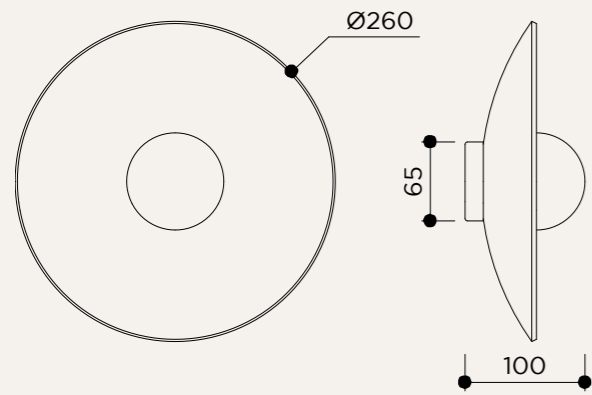

NAME	CERAMIC SCONE WALL 24
SKU	CCP.110
Typology	Wall lights
Materials	Brass structure and opal glass
Finishes	Available in different finishes, all the different options at the end of the catalogue
Socket	G9
Wattage	Max 10 W Only LED
Voltage	220/240 V
Included bulb	G9 4 W 480 lm 2700k Dimmable
Collection	2018

BACKPLATE