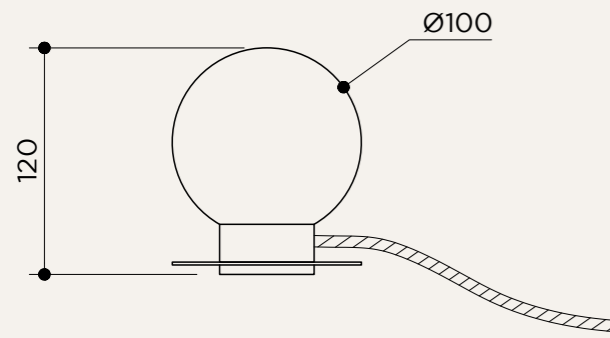

BP03

BP03SW/with toggle switch

WE AIM TO
PROMOTE
A DIALOGUE

within (and beyond) the Mallorcan workers, we believe in the power of local materials mixed with design and technology.

NAME	DISCO MINI TABLE
SKU	DSC.110
Typology	Table lights
Materials	Brass structure and opal glass
Finishes	Available in different finishes, all the different options at the end of the catalogue
Socket	G9
Wattage	Max 10 W Only LED
Voltage	220/240 V
Included bulb	G9 4 W 480 lm 2700k Dimmable
Collection	2019