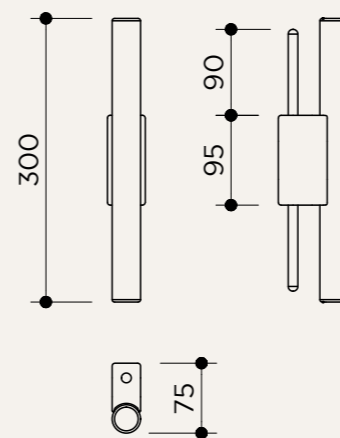

BACKPLATE OPTIONS

THE FEELING
OF

CONTAIN
FROM SOLID
BRASS TO
BLOWN
GLASS

There's more to explore at [contain.es](https://www.contain.es)

NAME	TUBUS 30
SKU	TUB.110
Typology	Wall lights
Materials	Brass and 3D printed PLA structure
Finishes	Available in different finishes, all the different options at the end of the catalogue
Socket	S14D
Wattage	MAX 3,1 W Only LED
Voltage	220/240 V
Included bulb	S14D 30 cm LEDinestra 3,1 W 275 lm 2700k Dimmable
Collection	2018