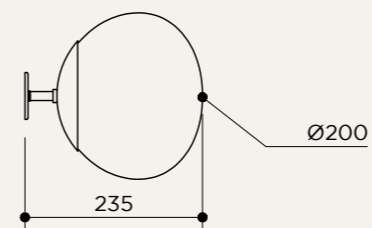

NAME	SALTY WALL 18/20
SKU	MOD.124/125
Typology	Wall lights
Materials	Brass structure and blown glass
Finishes	Available in different finishes, all the different options at the end of the catalogue
Socket	E14/E27
Wattage	Max 10 W Only LED
Voltage	220/240 V
Included bulb	E14/E27 4,5/7 W Dimmable 470/806 lm 2700k
Collection	2021

BACKPLATE OPTIONS

BP06