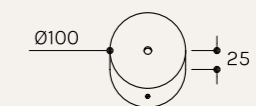

BACKPLATE OPTIONS