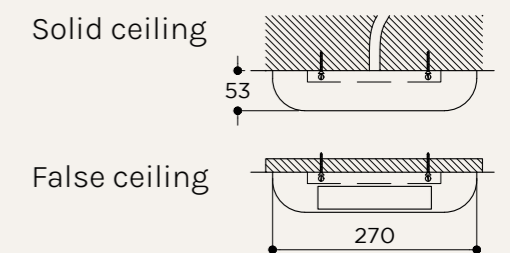

NAME	MODULAR 4
SKU	MOD.111
Typology	Pendant lights
Materials	Brass structure, blown glass from local production
Finishes	Available in different finishes, all the different options at the end of the catalogue
Power	Electricity travels through the structure without wires
Socket	G4
Wattage	Max 3 W Only LED
Voltage	12 V Power supply included
Included bulb	4 x G4 3 W 150 lm 2700k Dimmable
Collection	2018

BACKPLATE