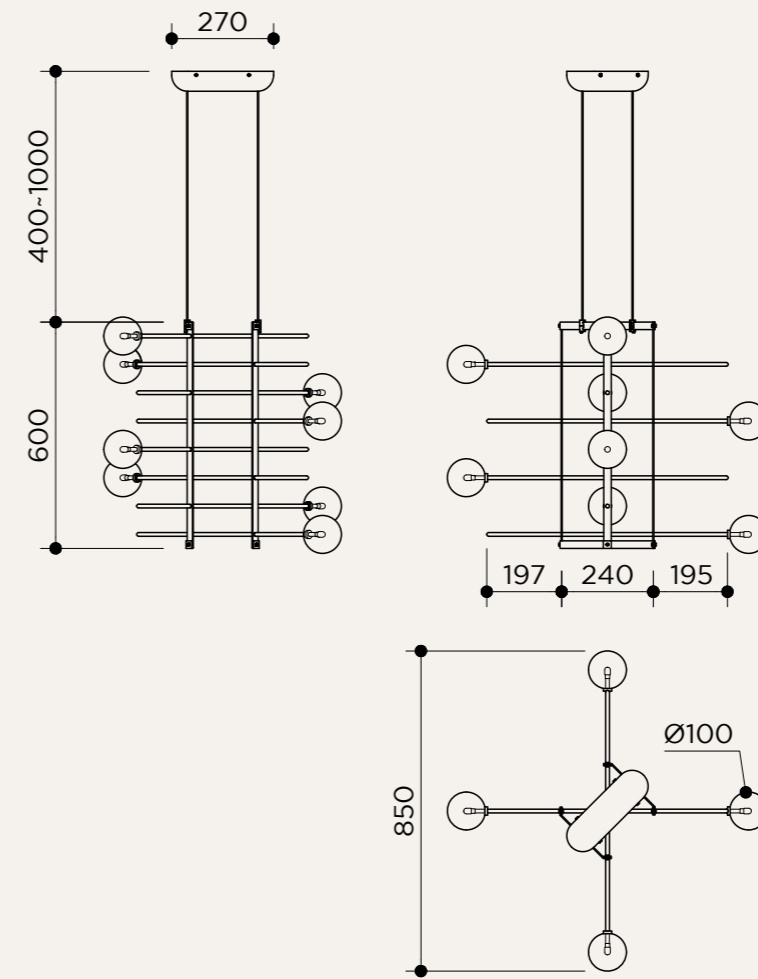

NAME	MODULAR 8
SKU	MOD.121
Typology	Pendant lights
Materials	Brass structure, blown glass from local production
Finishes	Available in different finishes, all the different options at the end of the catalogue
Power	Electricity travels through the structure without wires
Socket	G4
Wattage	Max 3 W Only LED
Voltage	12 V Power supply included
Included bulb	8 x G4 3 W 150 lm 2700k Dimmable
Collection	2018

BACKPLATE