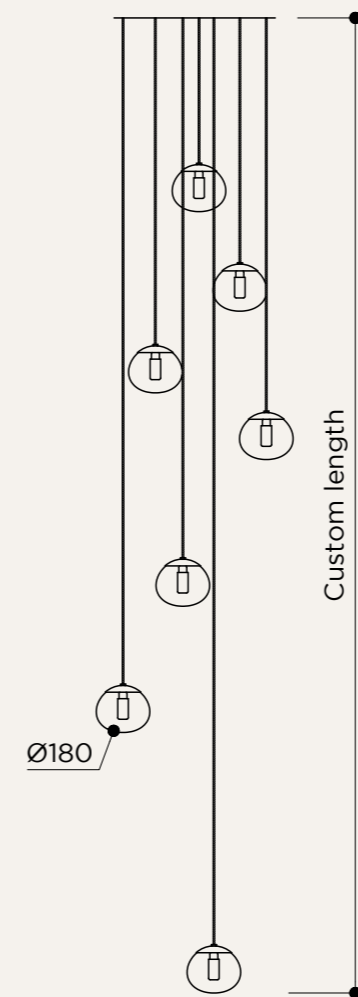

NAME	SALTY CHANDELIER
SKU	MOD.114/122
Typology	Pendant lights
Materials	Brass structure and blown glass
Finishes	Available in different finishes, all the different options at the end of the catalogue
Socket	G9/E14
Wattage	Max 10 W Only LED
Voltage	220/240 V
Included bulb	G9/E14 4/4,5 Dimmable 480/470 lm 2700k
Collection	2020