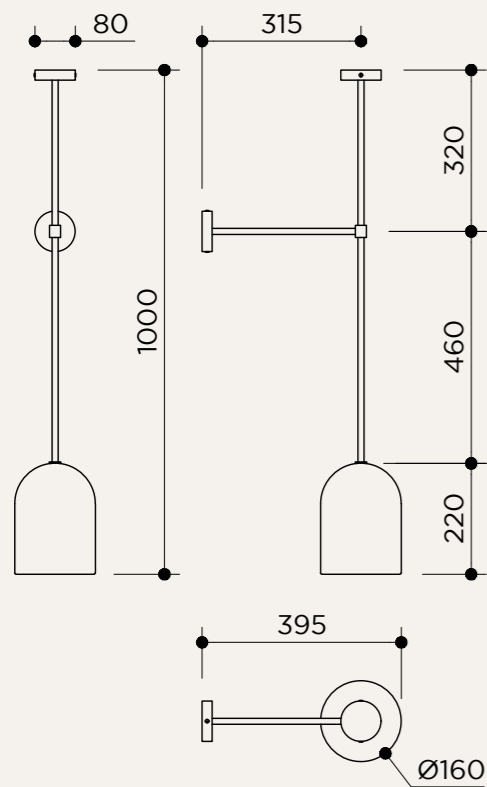

NAME	BELFRY ARM
SKU	ABA.114
Typology	Wall pendant lights
Materials	Alabaster and brass
Finishes	Available in different finishes, all the different options at the end of the catalogue
Socket	E27
Wattage	Max 20 W Only LED
Voltage	220/240 V
Included bulb	E27 12 W 1521 lm 2700k Dimmable
Collection	2021

BACKPLATE OPTIONS