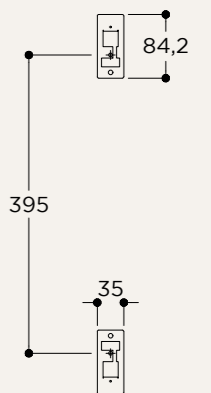

MOUNTING MEASUREMENTS