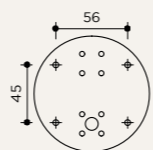

BACKPLATE OPTIONS

NAME	ARM WALL LIGHT - PLLANETTE
SKU	ARM.120
Typology	Wall lights
Materials	Brass structure
Finishes	Available in different finishes, all the different options at the end of the catalogue
Socket	E14
Wattage	Max 10 W Only LED
Voltage	220/240 V
Included bulb	E14 4,5 W 470 lm 2700k Dimmable
Collection	2019