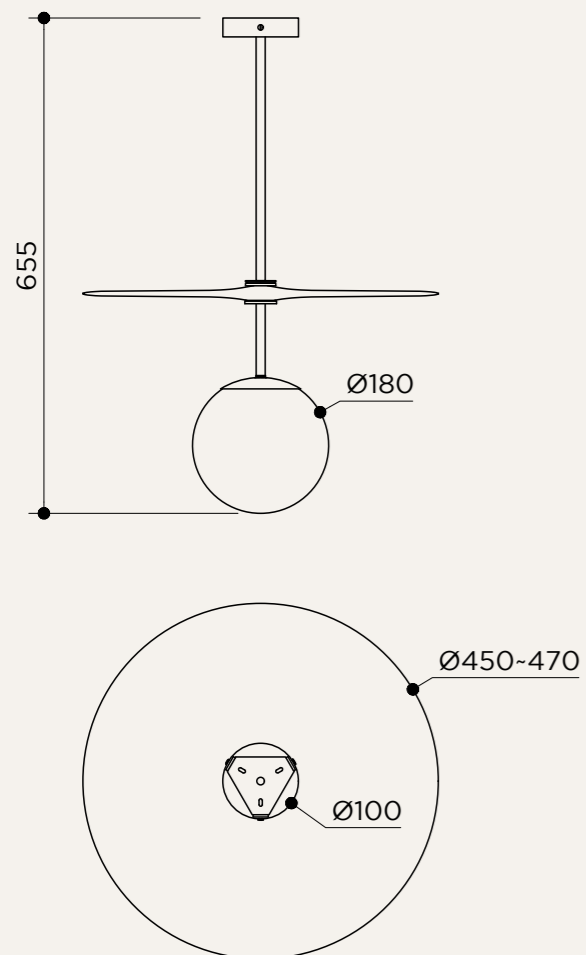

NAME	PLAT PENDANT 45~47
SKU	DSC.112
Typology	Pendant lights
Materials	Brass structure, opal glass and blown glass plate
Finishes	Available in different finishes, all the different options at the end of the catalogue
Socket	E27
Wattage	Max 10 W Only LED
Voltage	220/240 V
Included bulb	E27 8,5 W 806 lm 2700k Dimmable
Collection	2018

BACKPLATE OPTIONS

BP05

RT
ball joint