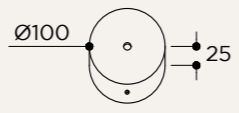

BACKPLATE OPTIONS