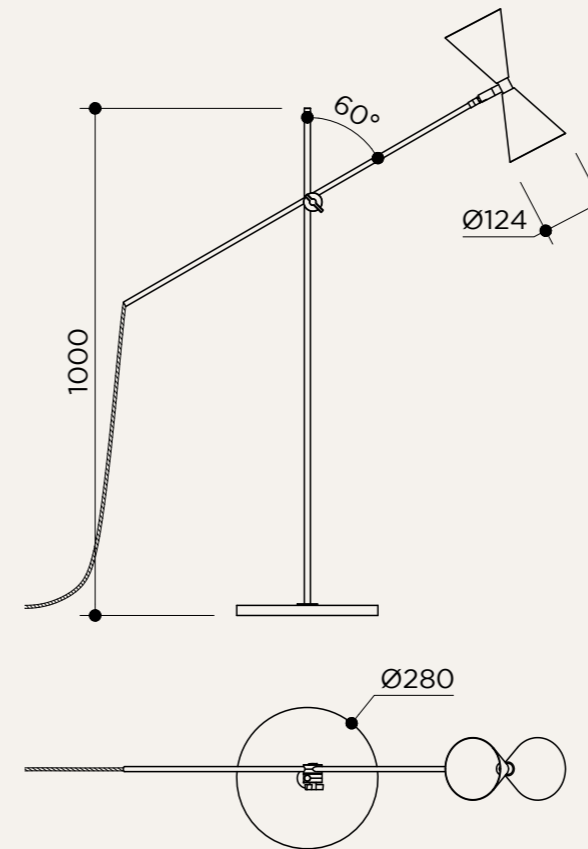

Max 15 W LED

Voltage

220/240 V

UK plug with or without switch

Included bulb

GU10 4,8 W 355 lm 2700k Dimmable

Collection

2019