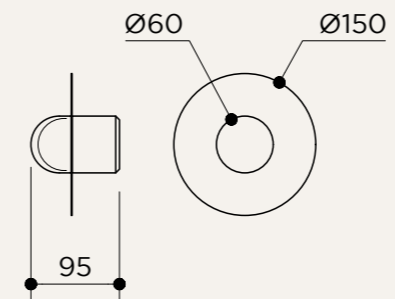

NAME	ALBA SIMPLE WALL
SKU	ALB.110/123
Typology	Wall lights
Materials	Brass, 3D printed PLA structure and optical lens
Finishes	Available in different finishes, all the different options at the end of the catalogueue
Socket	G9
Wattage	Max 5 W Only LED
Voltage	220/240 V
Included bulb	G9 4 W 480 lm 2700k Dimmable
Collection	2018

MOUNTING MEASUREMENTS