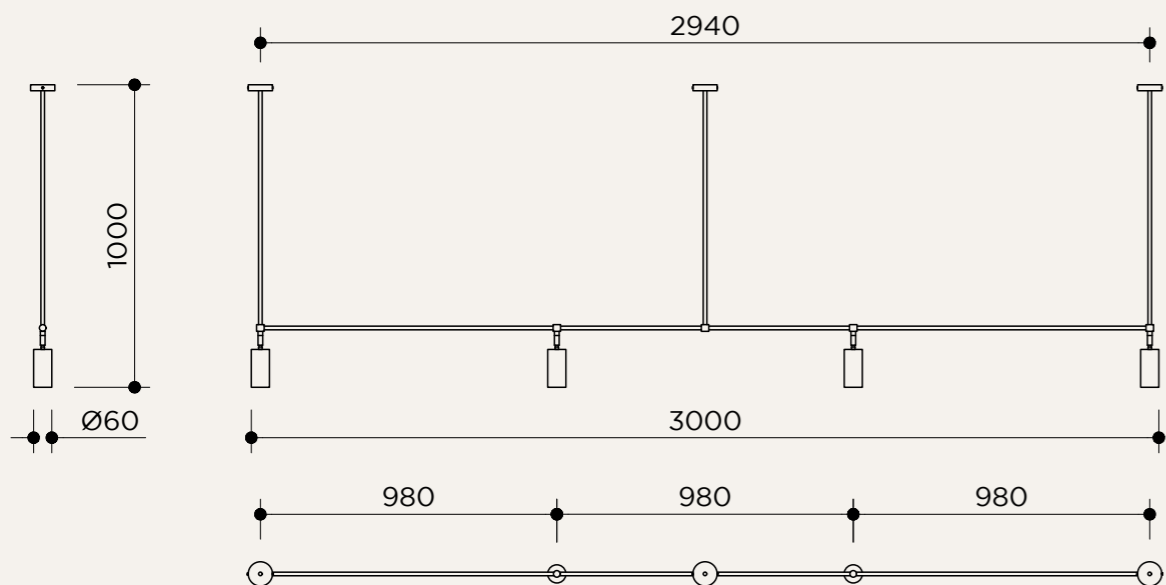

NAME	BOOK CHANDELIER/ BOOK CHANDELIER CUSTOM
SKU	BOK.118
Typology	Pendant lights
Materials	Brass structure
Finishes	Available in different finishes, all the different options at the end of the catalogue
Socket	GU10
Wattage	Max 15 W LED
Voltage	220/240 V
Included bulb	GU10 4,8 W 355 lm 2700k Dimmable
Collection	2019

BACKPLATE OPTIONS

BP03

RT
ball joint