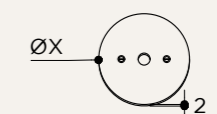

BP02custom/custom diameter