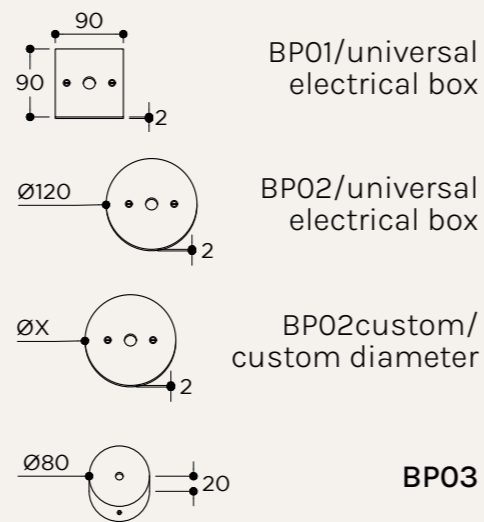

BACKPLATE OPTIONS