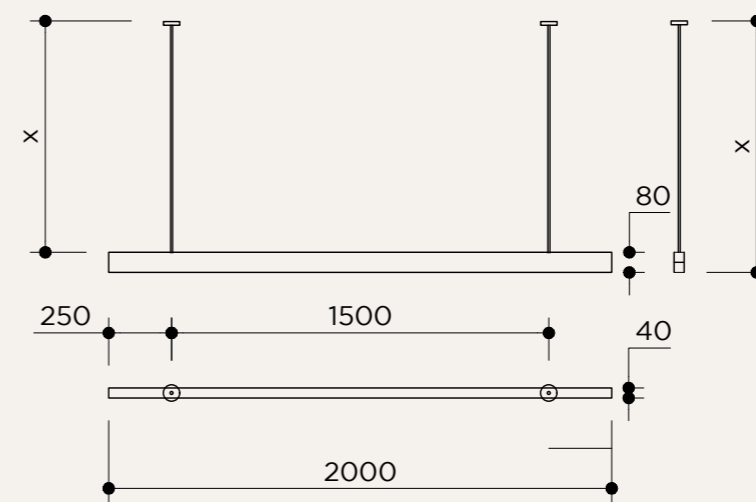

NAME	H PENDANT LAMP BY OHLAB
SKU	OOH.110
Typology	Pendant lights
Materials	Brass structure
Finishes	Available in different finishes, all the different options at the end of the catalogue
Model 24 V DC	56 W
Model 240 V AC	60 W
Included bulb	Integrated LED strip
Collection	2021