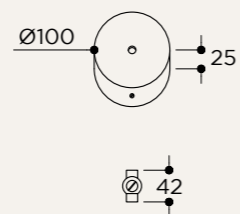

BACKPLATE OPTIONS

BP05

RT
ball joint