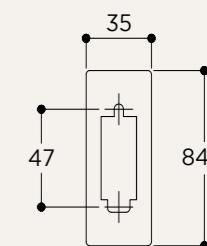

MOUNTING MEASUREMENTS