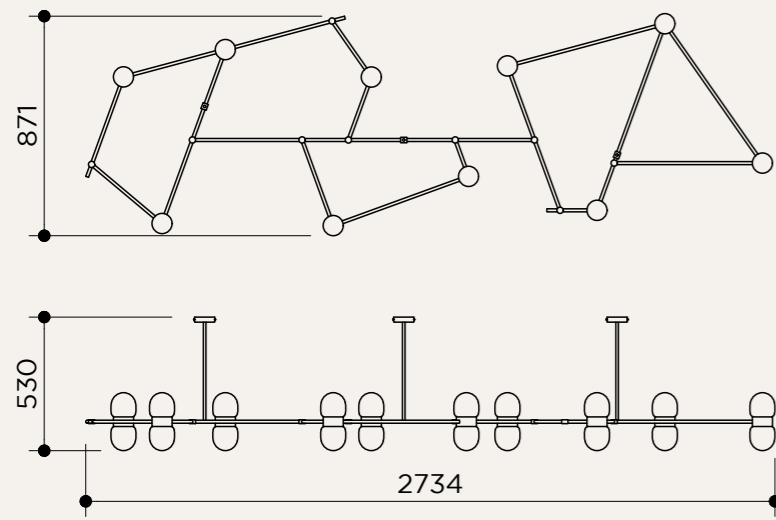

NAME	NUVOL CHANDELIER 10
SKU	NUV.120
Typology	Pendant lights
Materials	Brass structure and opal glass
Finishes	Available in different finishes, all the different options at the end of the catalogue
Socket	G9
Wattage	Max 10 W Only LED
Voltage	220/240 V
Included bulb	20 x G9 2,6 W 300 lm 2700k Dimmable
Collection	2019

BACKPLATE OPTIONS

BP03