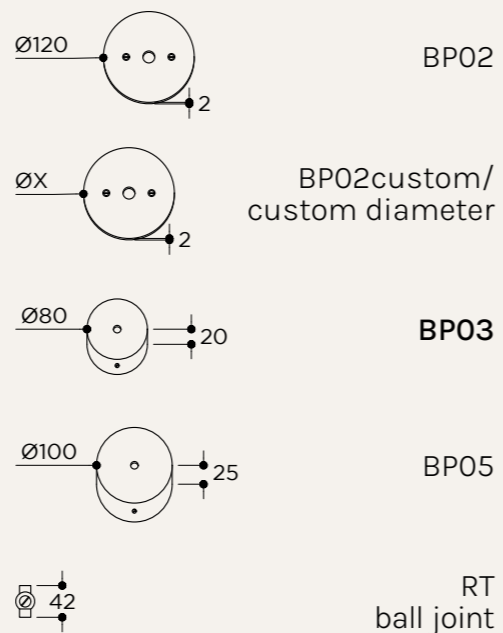

BACKPLATE OPTIONS