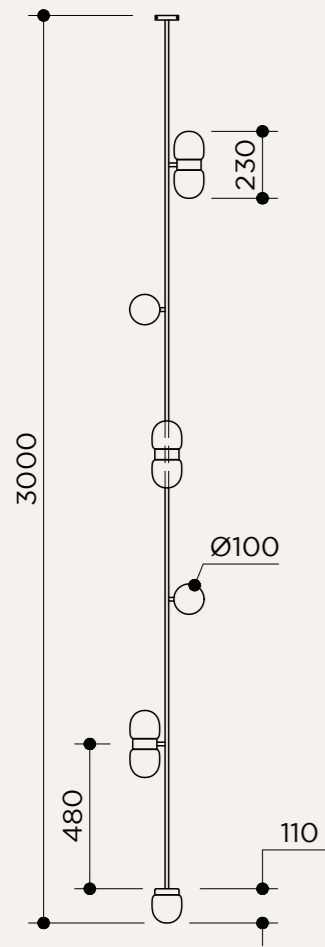

NAME	NUVOL CHANDELIER HILO VERTICAL
SKU	NUV.121
Typology	Pendant lights
Materials	Brass structure and opal glass
Finishes	Available in different finishes, all the different options at the end of the catalogue
Socket	G9
Wattage	Max 10 W Only LED
Voltage	220/240 V
Included bulb	G9 2,6 W 300 lm 2700k Dimmable
Collection	2020

BACKPLATE OPTIONS

BP05

RT
ball joint