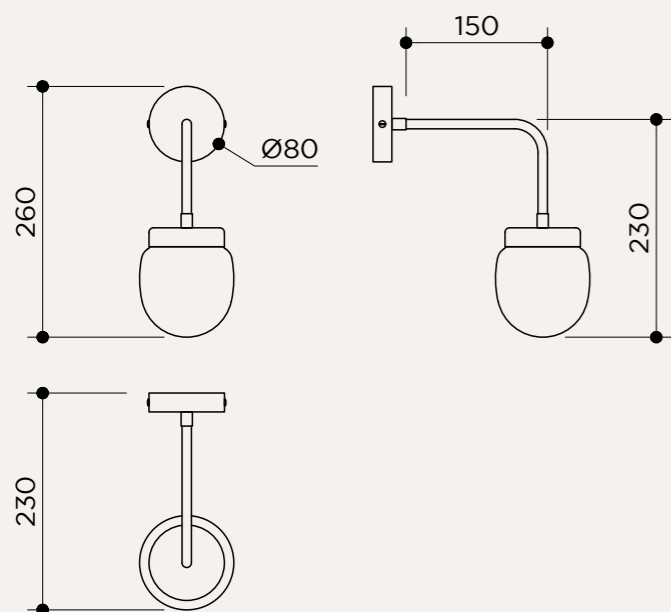

NAME	NUVOL ARM
SKU	NUV.111
Typology	Wall lights
Materials	Brass structure and opal glass
Finishes	Available in different finishes, all the different options at the end of the catalogue
Socket	G9
Wattage	Max 10 W Only LED
Voltage	220/240 V
Included bulb	G9 4 W 480 lm 2700k Dimmable
Collection	2018

BACKPLATE OPTIONS

BP03