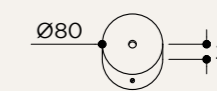

220/240 V

Included bulb

GU10 4,8 W 355 lm 2700k Dimmable

Collection

2021

BP02/universal electrical box

BP02SW/with toggle switch

BP02custom/custom diameter