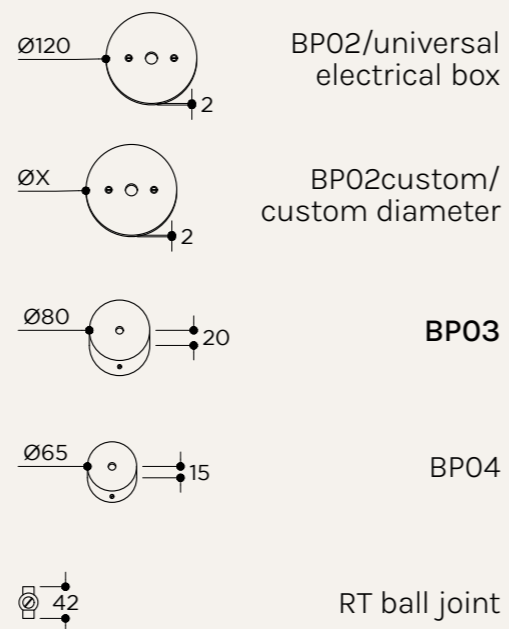

BACKPLATE OPTIONS