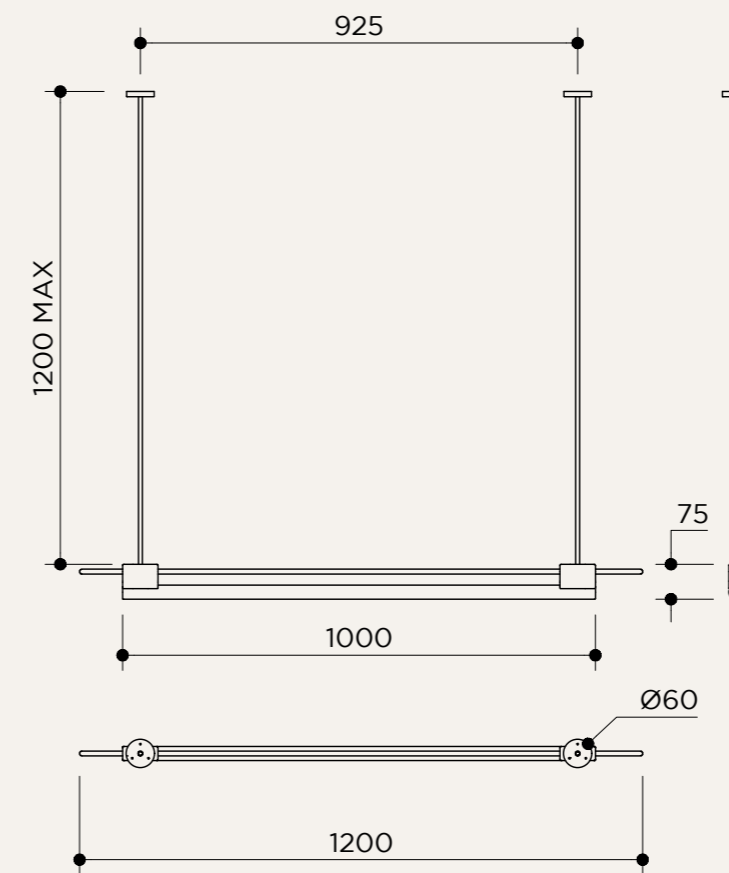

NAME	TUBUS PENDANT
SKU	TUB.113
Typology	Pendant lights
Materials	Brass and 3D printed PLA structure
Finishes	Available in different finishes, all the different options at the end of the catalogue
Socket	S14S
Wattage	MAX 15 W Only LED
Voltage	220/240 V
Included bulb	S14S 100 cm LEDinestra 9,9 W 1055 lm 2700k Dimmable
Collection	2018

BACKPLATE

BP04