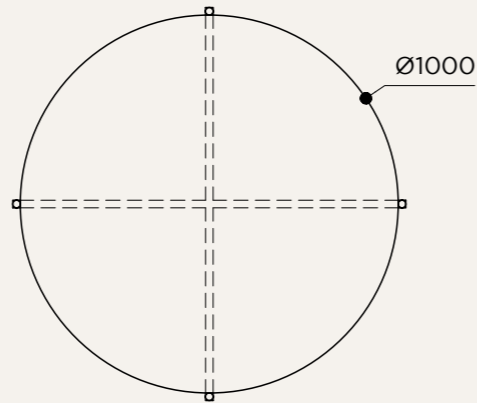

NAME	SIMPLE COFFEE TABLE 80/100 Ø (4 LEGS)
SKU	CCT.110/111
Typology	Furniture
Structure material	Iron legs, brass connector piece
Table top material	Terrazzo/Stone finish
Finishes	Powder coating in black and raw brass
Collection	2019