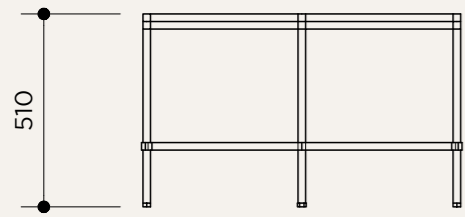

NAME	SIMPLE COFFEE TABLE 80/100 Ø (4 LEGS)
SKU	CCT.110/111
Typology	Furniture
Structure material	Iron legs, brass connector piece
Table top material	Terrazzo/Stone finish
Finishes	Powder coating in black and raw brass
Collection	2019