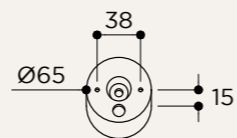

NAME	CERAMIC SCONE WALL 24
SKU	CCP.110
Typology	Wall lights
Materials	Brass structure and opal glass
Finishes	Available in different finishes, all the different options at the end of the catalogue
Socket	G9
Wattage	Max 10 W Only LED
Voltage	220/240 V
Included bulb	G9 4 W 480 lm 2700k Dimmable
Collection	2018

BACKPLATE