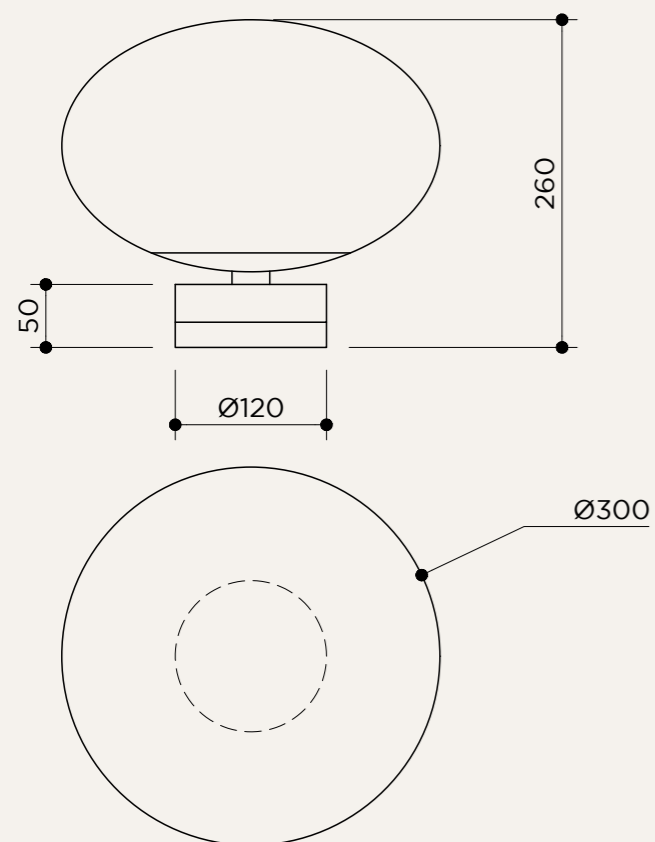

NAME	FIG TABLE
SKU	FIG.110
Typology	Table lights
Materials	Brass structure, opal glass and stone base
Finishes	Available in different finishes, all the different options at the end of the catalogue
Socket	E27
Wattage	Max 10 W Only LED
Voltage	220/240 V
Included bulb	E27 8,5 W 806 lm 2700k Dimmable
Collection	2019

CONNECTION CABLE

EU plug with switch

EU plug without switch

UK plug with or without switch