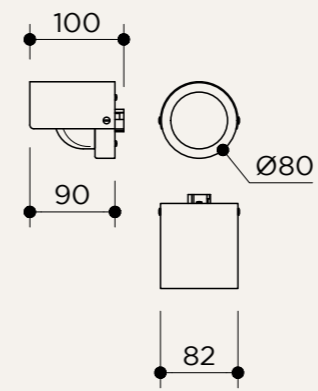

NAME	ALBA MONOCLE ALBA MONOCLE EXTERIOR
SKU	ALB.121/127
Typology	Wall lights
Materials	Brass, 3D printed PLA structure and optical lens
Finishes	Available in different finishes, all the different options at the end of the catalogue
Socket	G9
Wattage	Max 5 W Only LED
Voltage	220/240 V
Included bulb	G9 4 W 480 lm 2700k Dimmable
Collection	2020