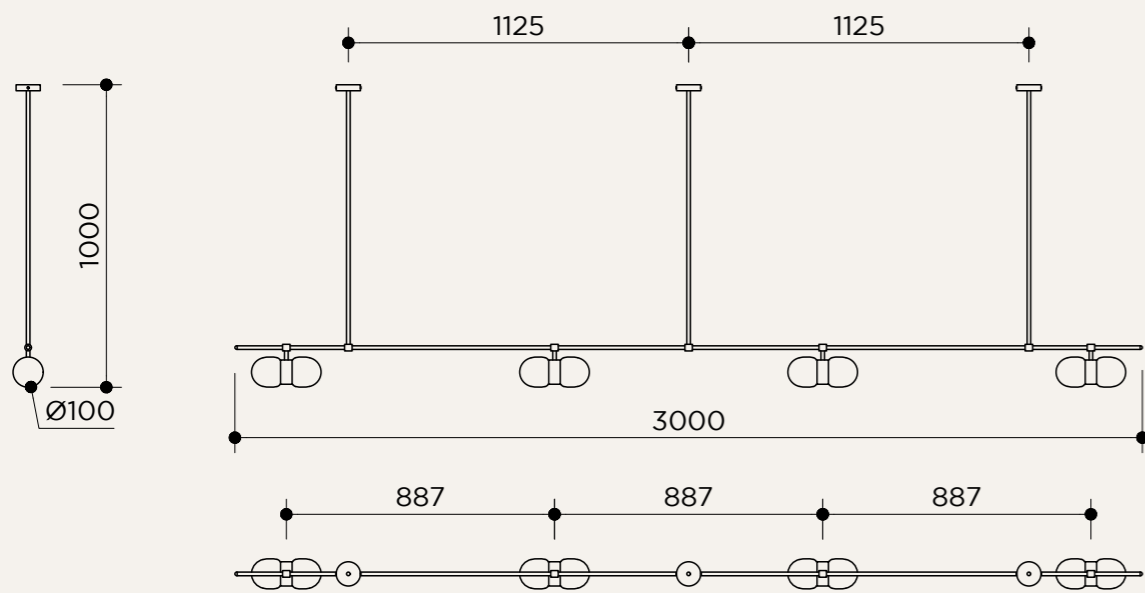

NAME	NUVOL CHANDELIER HILO HORIZONTAL
SKU	NUV.123
Typology	Pendant lights
Materials	Brass structure and opal glass
Finishes	Available in different finishes, all the different options at the end of the catalogue
Socket	G9
Wattage	Max 10 W Only LED
Voltage	220/240 V
Included bulb	G9 2,6 W 300 lm 2700k Dimmable
Collection	2021

BACKPLATE OPTIONS