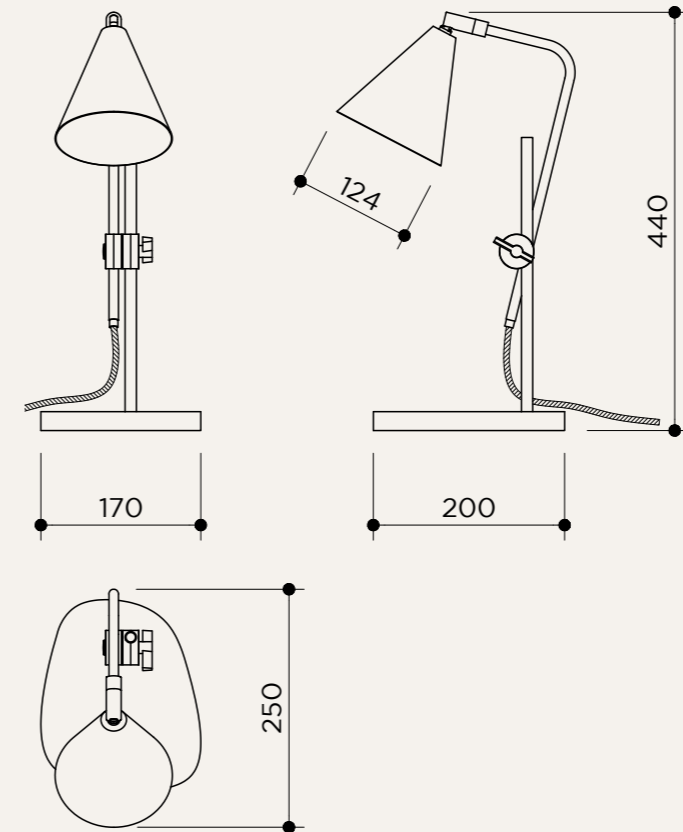

NAME

CONE TABLE

CONNECTION CABLE

SKU

CON.110

EU plug with switch

Typology

Table lights

Materials

Brass structure and stone base

Finishes

Available in different finishes, all the different options at the end of the catalogue

EU plug without switch

Socket

GU10

Wattage

Max 15 W LED

Voltage

220/240 V

UK plug with or without switch

Included bulb

GU10 4,8 W 355 lm 2700k Dimmable

Collection

2019