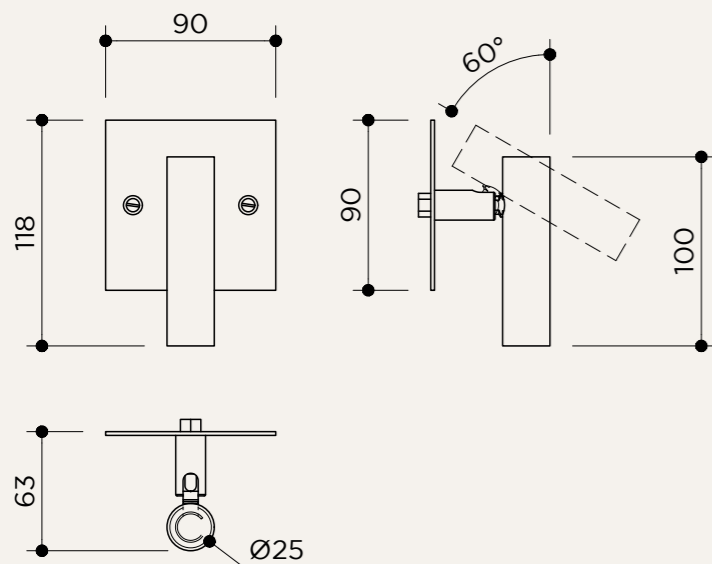

NAME	BOOK WALL
SKU	BOK.110
Typology	Wall lights
Materials	Brass structure
Finishes	Available in different finishes, all the different options at the end of the catalogue
Socket	G9
Wattage	2,3 W
Voltage	220/240 V
Included bulb	G9 2,3 W 215 lm 2700k Dimmable
Collection	2018

BACKPLATE OPTIONS

	BP01/universal electrical box
	BP01SW/with toggle switch
	BP04
	BP04SW/with toggle switch