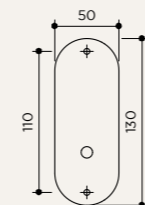

BACKPLATE OPTIONS