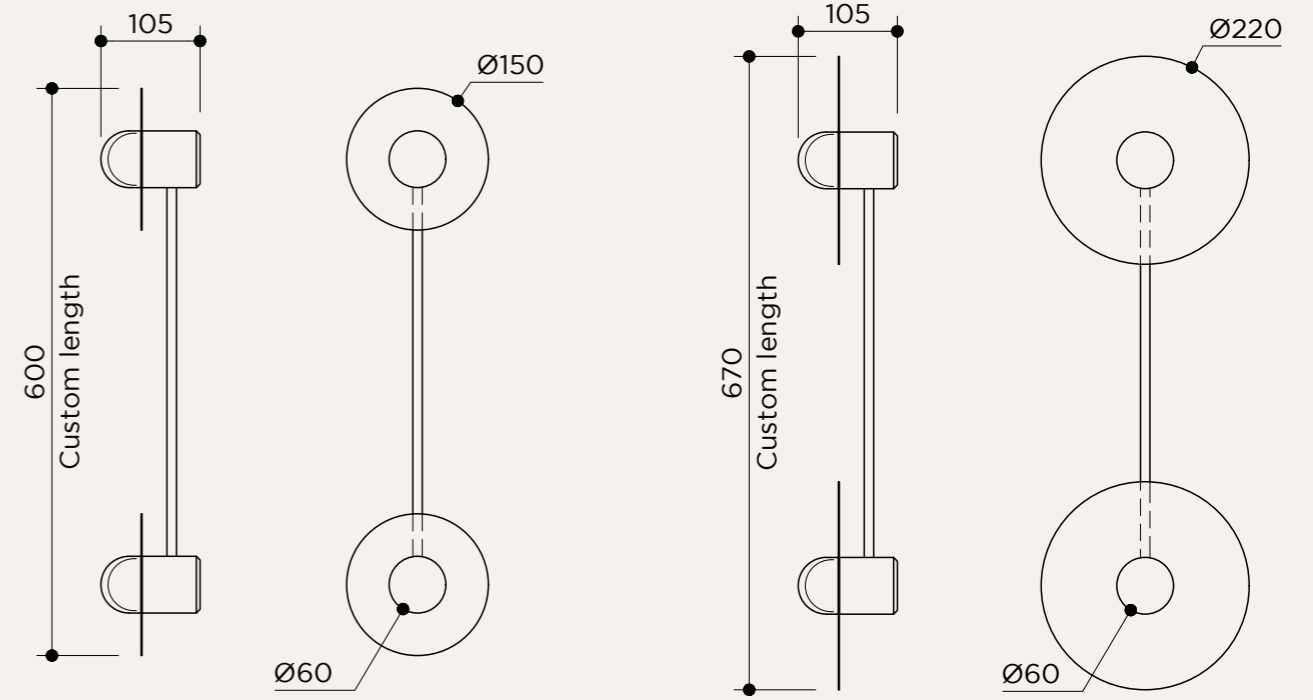

NAME	ALBA DOUBLE WALL ALBA DOUBLE WALL
SKU	ALB.111/131
Typology	Wall lights
Materials	Brass, 3D printed PLA structure and optical lens
Finishes	Available in different finishes, all the different options at the end of the catalogue
Socket	G9
Wattage	Max 5 W Only LED
Voltage	220/240 V
Included bulb	2 x G9 2,6 W 300 lm 2700k Dimmable
Collection	2018

MOUNTING MEASUREMENTS