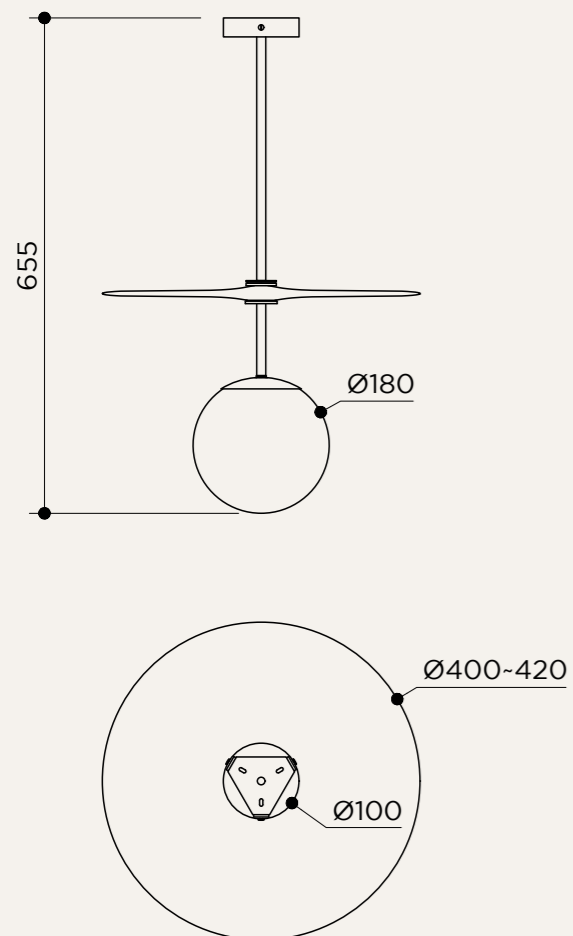

NAME	PLAT PENDANT 40~42
SKU	DSC.110
Typology	Pendant lights
Materials	Brass structure, opal glass and blown glass plate
Finishes	Available in different finishes, all the different options at the end of the catalogue
Socket	E27
Wattage	Max 10 W Only LED
Voltage	220/240 V
Included bulb	E27 8,5 W 806 lm 2700k Dimmable
Collection	2018

BACKPLATE OPTIONS

BP05

RT
ball joint