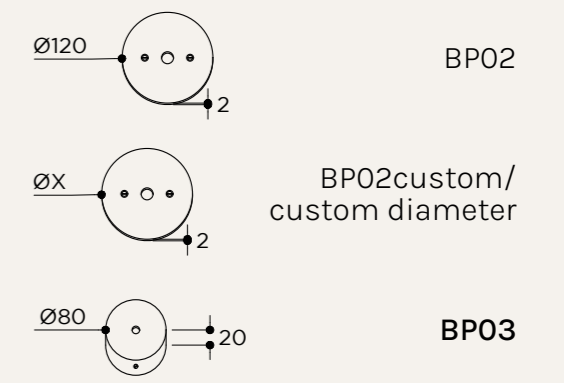

BACKPLATE OPTIONS