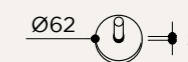

BACKPLATE OPTIONS