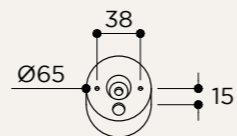

NAME	CERAMIC SCONE WALL 32
SKU	CCP.111
Typology	Wall lights
Materials	Brass structure and opal glass
Finishes	Available in different finishes, all the different options at the end of the catalogue
Socket	G9
Wattage	Max 10 W Only LED
Voltage	220/240 V
Included bulb	G9 4 W 480 lm 2700k Dimmable
Collection	2018

BACKPLATE