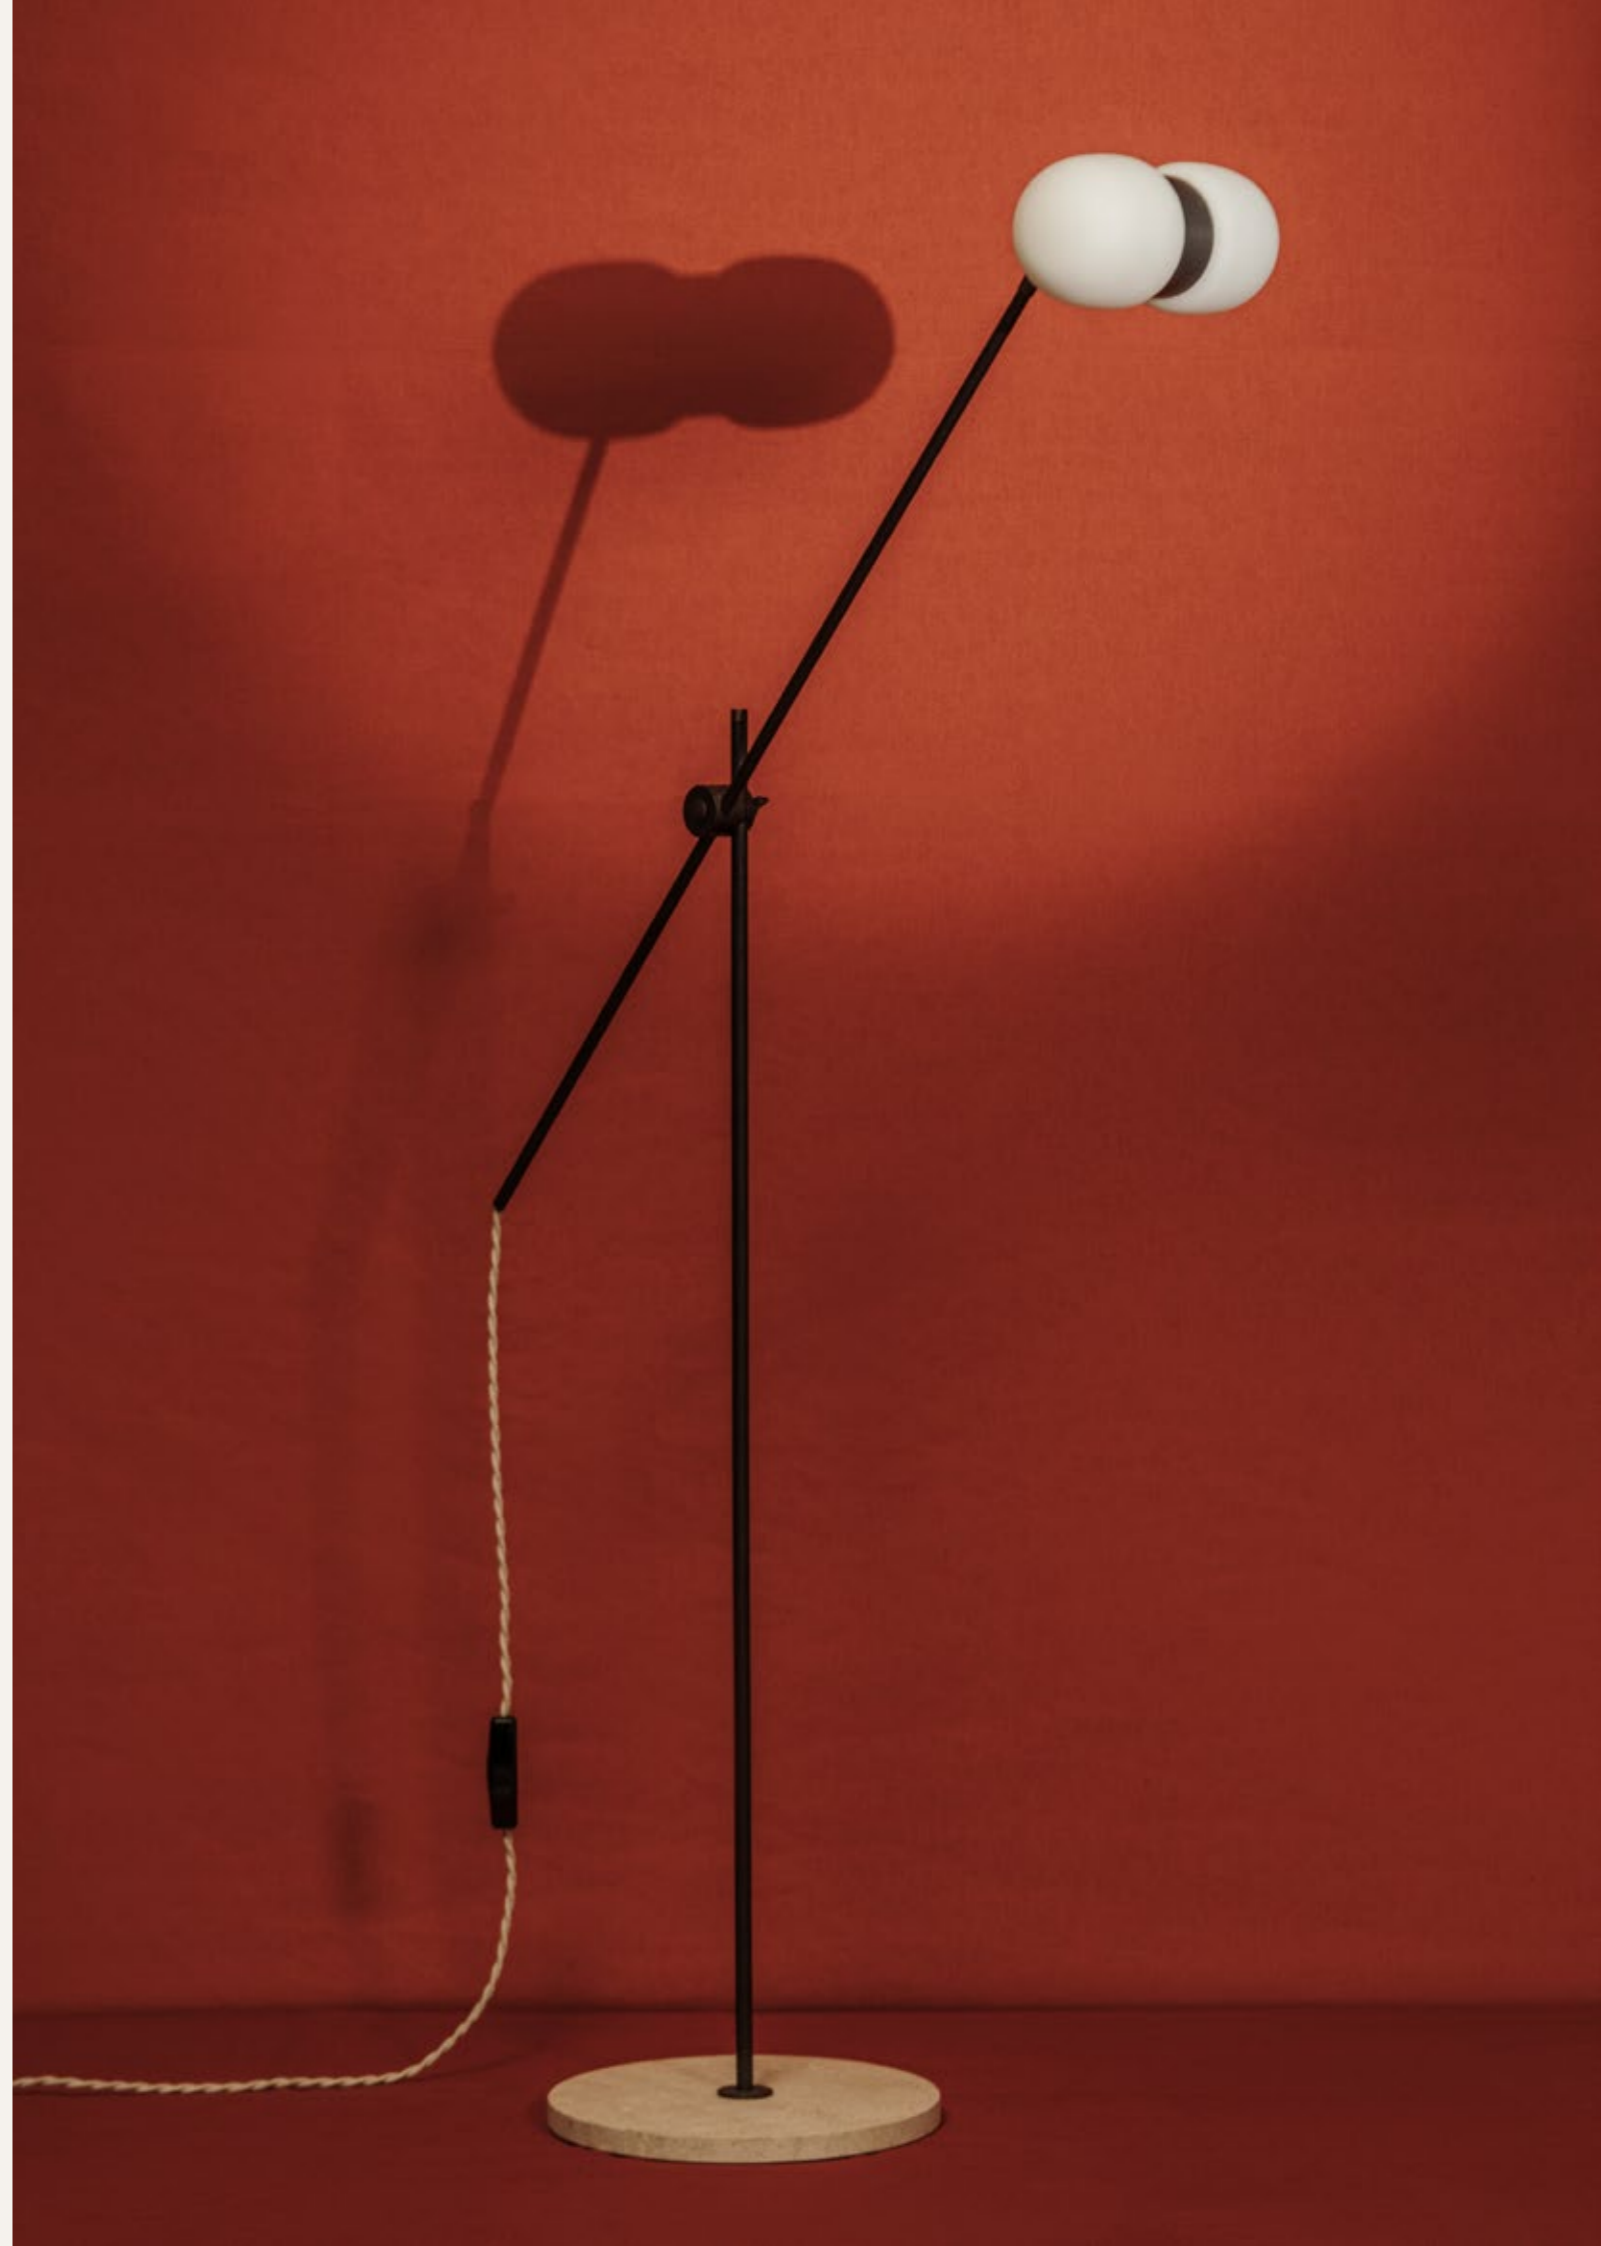

CONNECTION CABLE

EU plug with switch

EU plug without switch

UK plug with or without switch