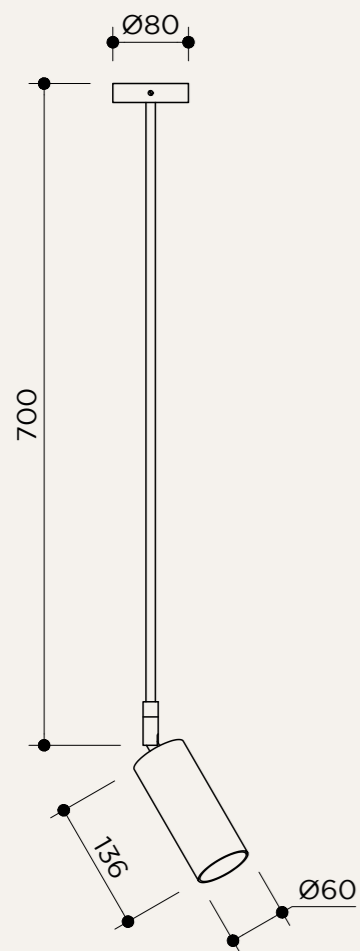

NAME	BOOK XL LONG
SKU	BOK.117
Typology	Wall lights
Materials	Brass structure
Finishes	Available in different finishes, all the different options at the end of the catalogue
Socket	GU10
Wattage	Max 15 W LED
Voltage	220/240 V
Included bulb	GU10 4,8 W 355 lm 2700k Dimmable
Collection	2019

BACKPLATE OPTIONS