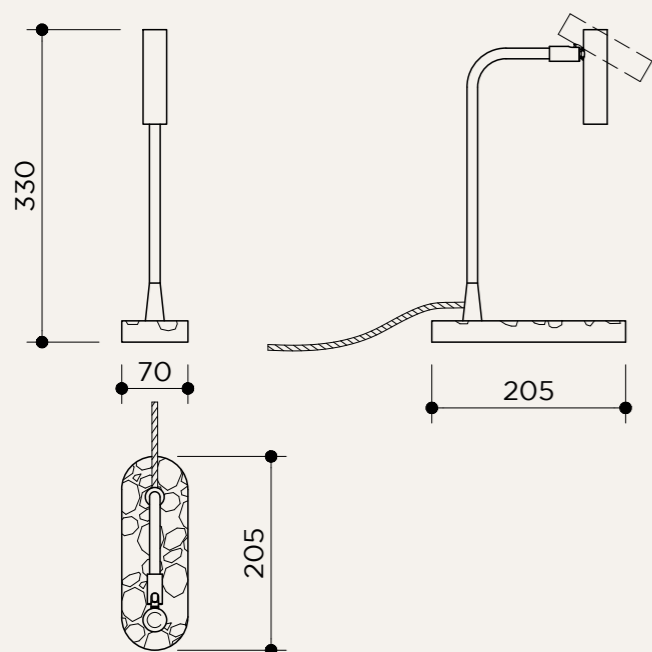

BACKPLATE OPTIONS

BP01SW/with toggle switch

BP02SW/with toggle switch

BP03SW/with toggle switch

NAME	BOOK TABLE
SKU	BOK.113
Typology	Table lights
Materials	Brass structure and stone base
Finishes	Available in different finishes, all the different options at the end of the catalogue
Socket	G9
Wattage	2,3 W
Voltage	220/240 V
Included bulb	G9 2,3 W 215 lm 2700k Dimmable
Collection	2019