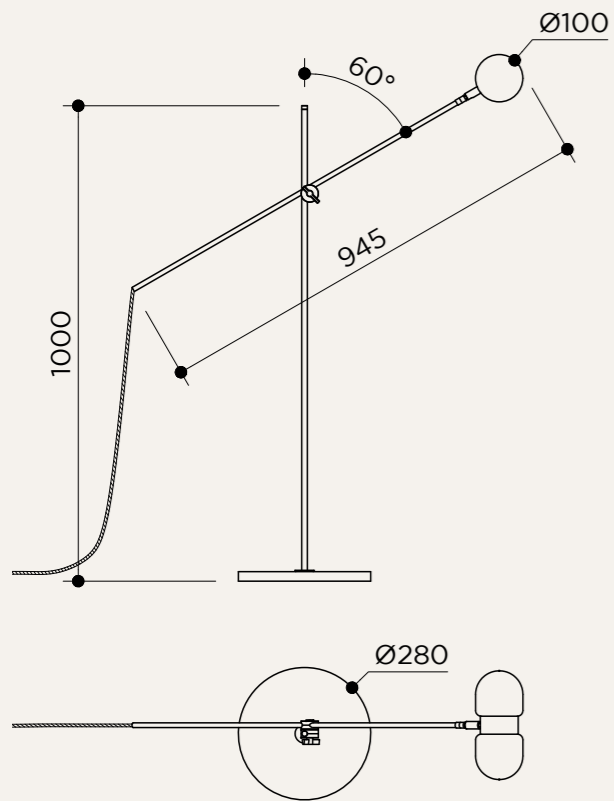

NAME	NUVOL DOUBLE FLOOR
SKU	NUV.117
Typology	Floor lights
Materials	Brass structure, opal glass and stone base
Finishes	Available in different finishes, all the different options at the end of the catalogue
Socket	G9
Wattage	Max 10 W Only LED
Voltage	220/240 V
Included bulb	G9 4 W 480 lm 2700k Dimmable
Collection	2018

CONNECTION CABLE

EU plug with switch

EU plug without switch

UK plug with or without switch