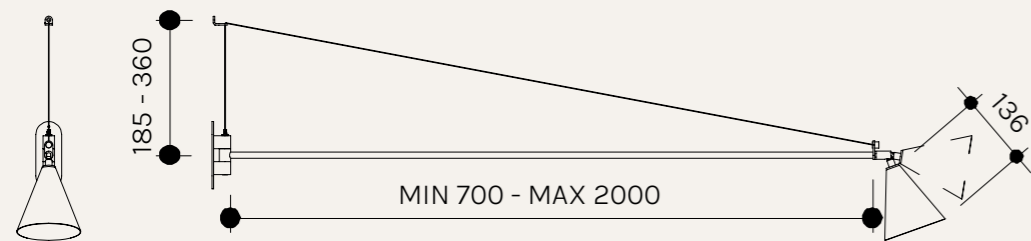

NAME	ARM WALL LIGHT - CONE
SKU	ARM.113
Typology	Wall lights
Materials	Brass structure
Finishes	Available in different finishes, all the different options at the end of the catalogue
Socket	GU10
Wattage	Max 15 W LED
Voltage	220/240 V
Included bulb	GU10 4,8 W 355 lm 2700k Dimmable
Collection	2019

BACKPLATE OPTIONS