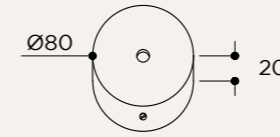

BP03
wall mounting