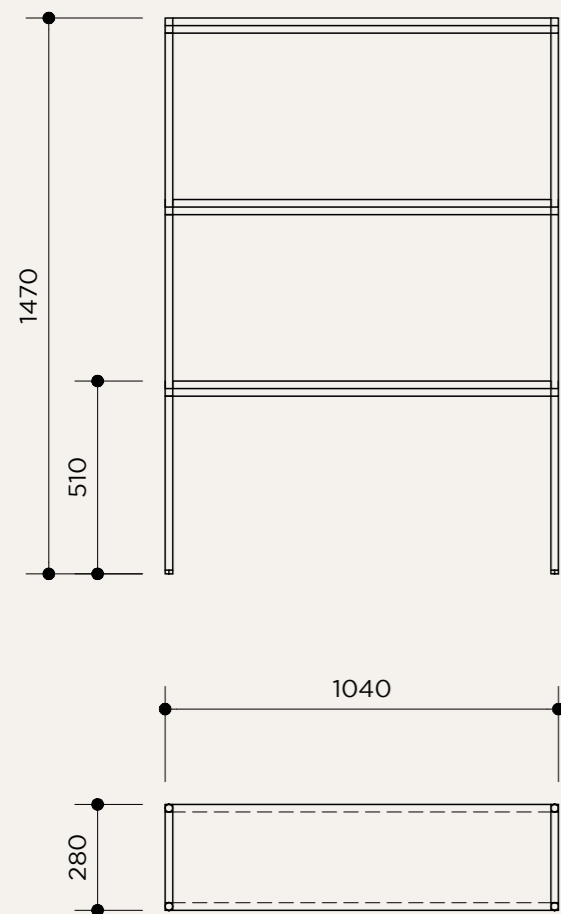

NAME

SHELF (EACH LEVEL)

SKU

CCT.124

Typology

Furniture

Structure material

Iron legs, brass connector piece

Table top material

Terrazzo/Stone finish

Finishes

Powder coating in black and raw brass

Collection

2019