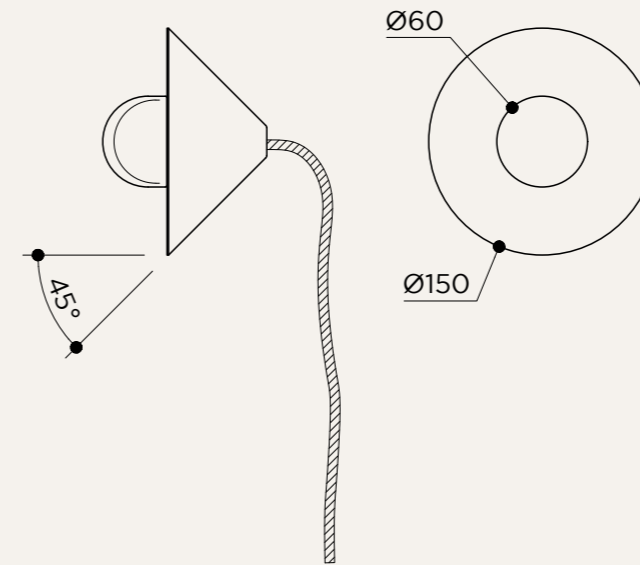

NAME	ALBA TOP TABLE/ ALBA TOP TABLE XL
SKU	ALB.115/124
Typology	Table lights
Materials	Brass, 3D printed PLA structure and optical lens
Finishes	Available in different finishes, all the different options at the end of the catalogue
Socket	G9
Wattage	Max 5 W Only LED
Voltage	220/240 V
Included bulb	G9 4 W 480 lm 2700k Dimmable
Collection	2019

CONNECTION CABLE

EU plug
with switch

EU plug
without switch

UK plug
with or without
switch