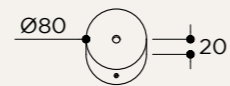

CONNECTION CABLE

 EU plug with switch

 EU plug without switch

 UK plug with or without switch

NAME	DISCO WALL
SKU	DSC.112
Typology	Wall lights
Materials	Brass structure and opal glass
Finishes	Available in different finishes, all the different options at the end of the catalogue
Socket	E27
Wattage	Max 10 W Only LED
Voltage	220/240 V
Included bulb	E27 8,5 W 806 lm 2700k Dimmable
Collection	2019