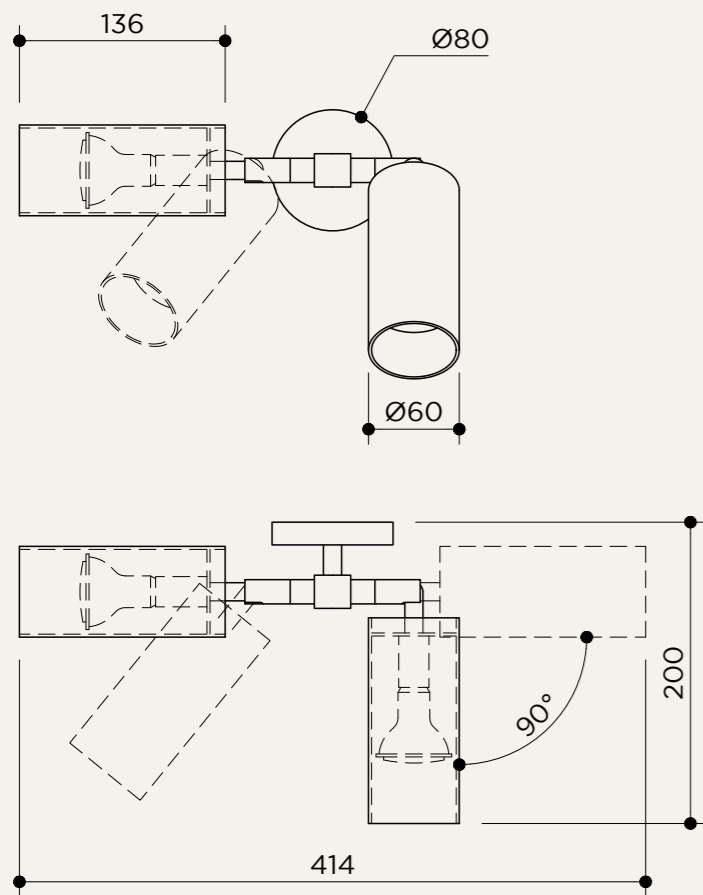

NAME   **BOOK XL DOUBLE WALL**

SKU	BOK.116
Typology	Wall lights
Materials	Brass structure
Finishes	Available in different finishes, all the different options at the end of the catalogue
Socket	GU10
Wattage	Max 15 W LED
Voltage	220/240 V
Included bulb	2 x GU10 4,8 W 355 lm 2700k Dimmable
Collection	2019

BACKPLATE OPTIONS