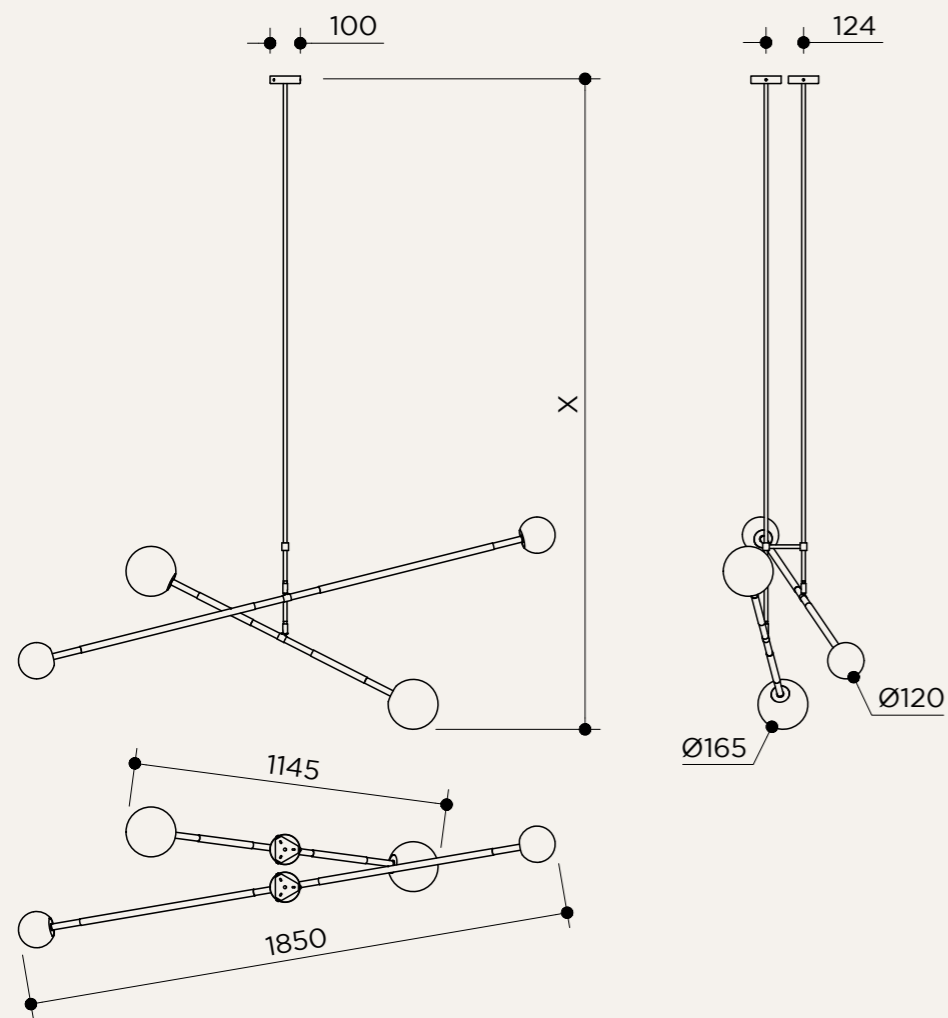

NAME	MOBILE CHANDELIER
SKU	ABA.137/138
Typology	Pendant lights
Materials	Alabaster, brass and optional leather
Finishes	Available in different finishes, all the different options at the end of the catalogue
Socket	G9/E14
Wattage	Max 10 W Only LED
Voltage	220/240 V
Included bulb	2 x G9/2 x E14 4/4,5 W 480/470 lm 2700k Dimmable
Collection	2022

BACKPLATE OPTIONS

BP05