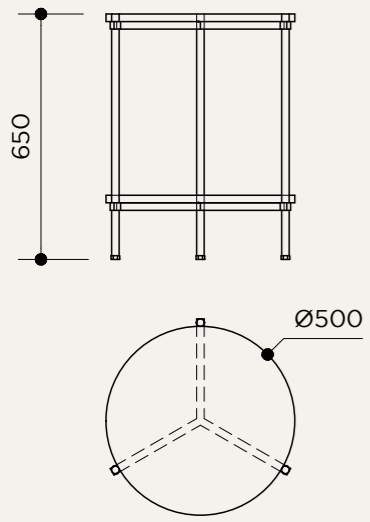

NAME	DOUBLE BAR TABLE 50 Ø (3 LEGS)
SKU	CCT.121
Typology	Furniture
Structure material	Iron legs, brass connector piece
Table top material	Terrazzo/Stone finish
Finishes	Powder coating in black and raw brass
Collection	2019