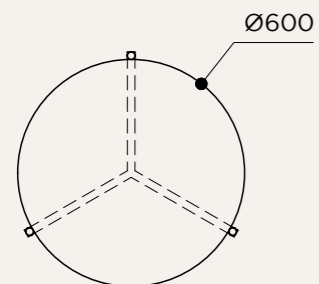

NAME	SIMPLE COFFEE TABLE 80/100 Ø (4 LEGS)
SKU	CCT.110/111
Typology	Furniture
Structure material	Iron legs, brass connector piece
Table top material	Terrazzo/Stone finish
Finishes	Powder coating in black and raw brass
Collection	2019