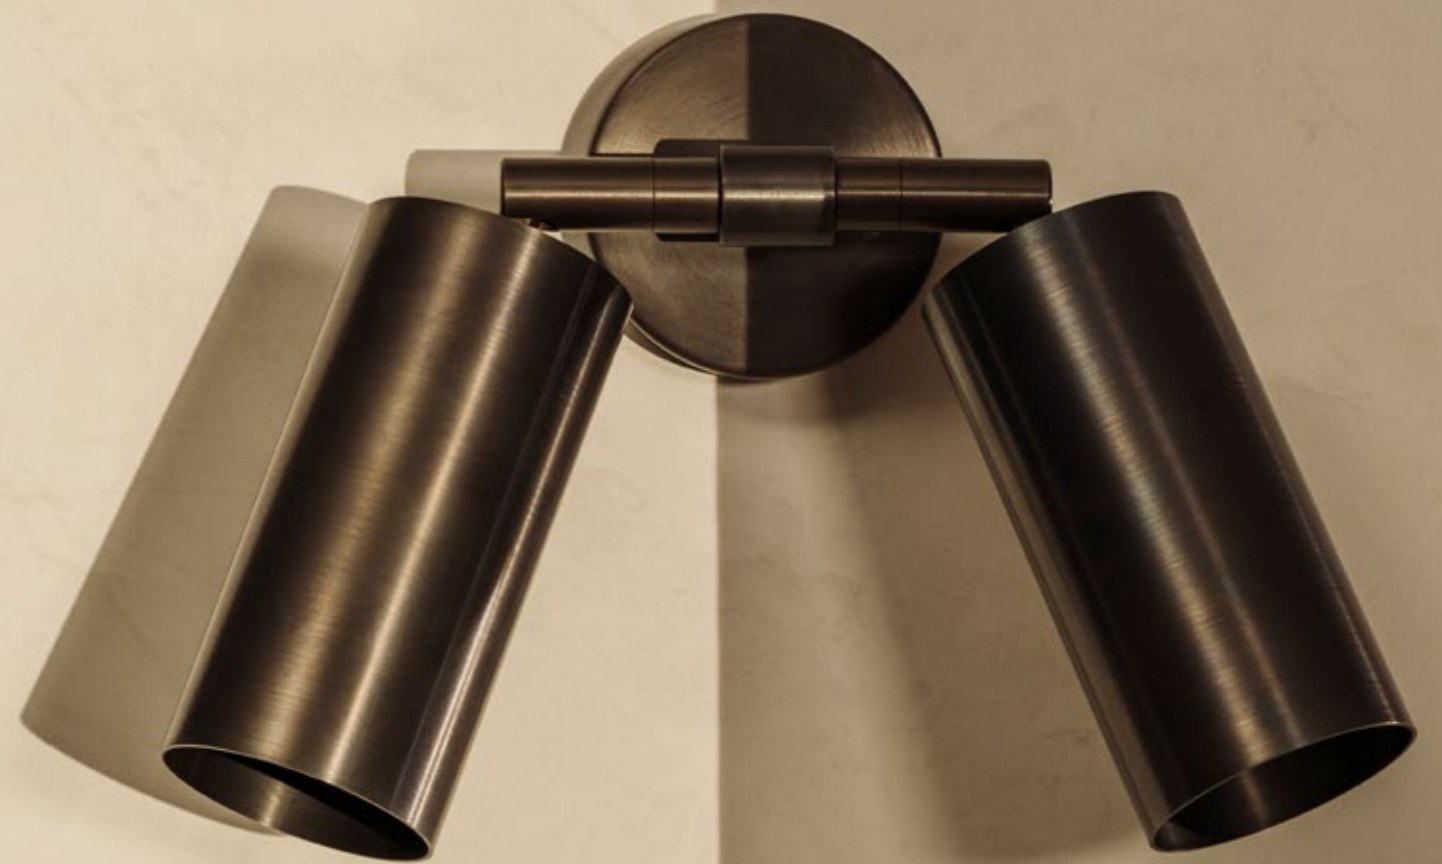

BACKPLATE OPTIONS