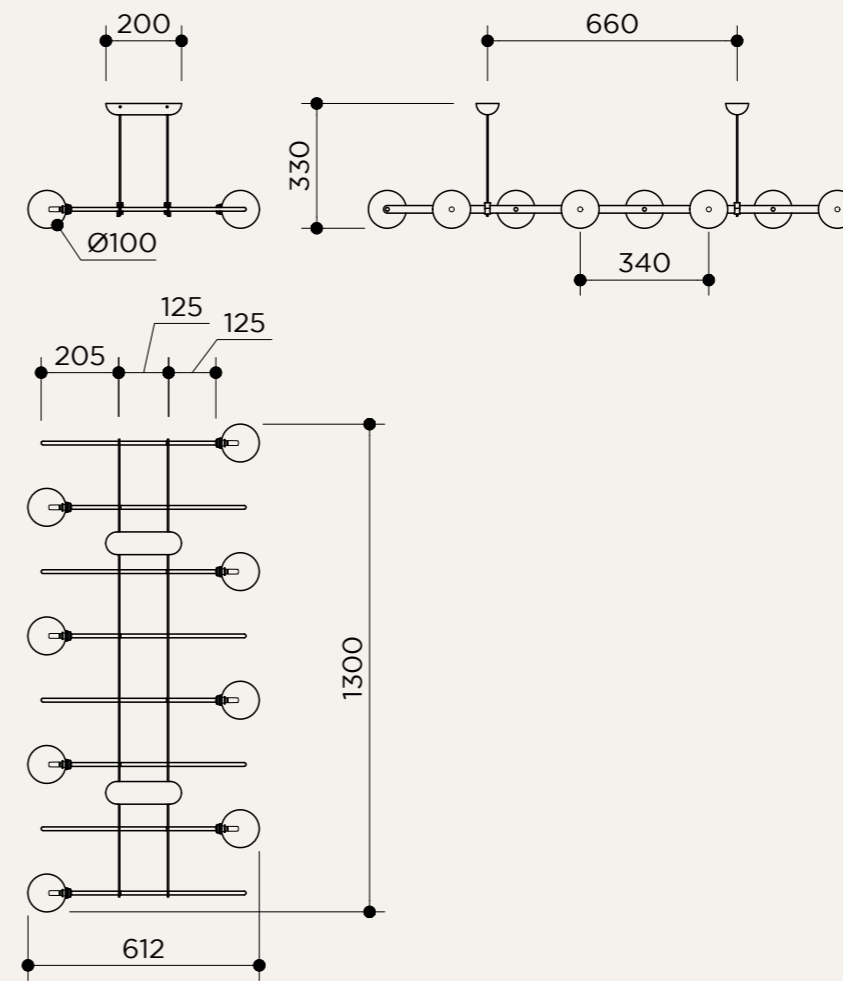

NAME	MODULAR FLAT
SKU	MOD.115
Typology	Pendant lights
Materials	Brass structure, blown glass from local production
Finishes	Available in different finishes, all the different options at the end of the catalogue
Power	Electricity travels through the structure without wires
Socket	G4
Wattage	Max 3 W Only LED
Voltage	12 V Power supply included
Included bulb	8 x G4 3 W 150 lm 2700k Dimmable
Collection	2020

Solid ceiling

BACKPLATE