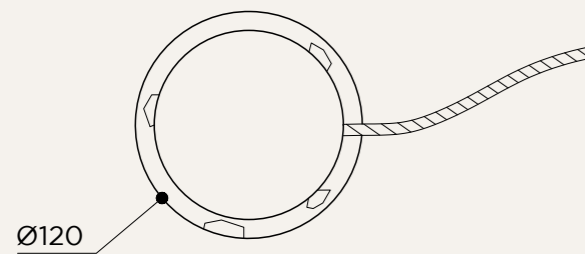

CONNECTION CABLE

EU plug with switch

EU plug without switch

UK plug with or without switch

NAME	DISCO MINI STONE TABLE
SKU	DSC.111
Typology	Table lights
Materials	Brass structure, opal glass and stone base
Finishes	Available in different finishes, all the different options at the end of the catalogue
Socket	G9
Wattage	Max 10 W Only LED
Voltage	220/240 V
Included bulb	G9 4 W 480 lm 2700k Dimmable
Collection	2019