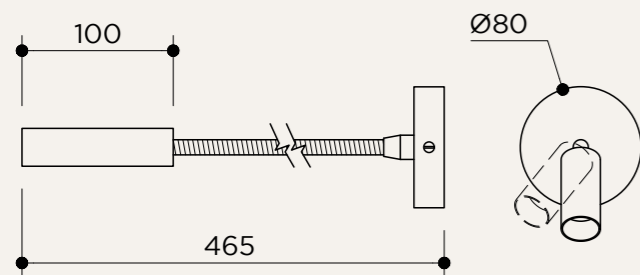

NAME	BOOK FLEXO
SKU	BOK.112
Typology	Wall lights
Materials	Brass structure
Finishes	Available in different finishes, all the different options at the end of the catalogue
Socket	G9
Wattage	2,3 W
Voltage	220/240 V
Included bulb	G9 2,3 W 215 lm 2700k Dimmable
Collection	2019

BACKPLATE OPTIONS