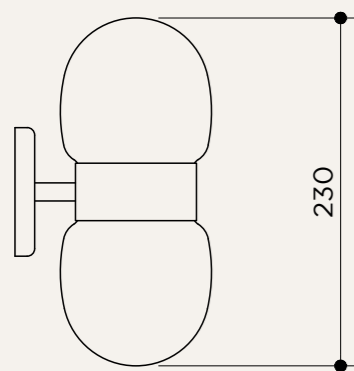

NAME	NUVOL DOUBLE - PLA
SKU	NUV.113
Typology	Wall lights
Materials	Brass, 3D printed PLA structure and opal glass
Finishes	Available in different finishes, all the different options at the end of the catalogue
Socket	G9
Wattage	Max 10 W Only LED
Voltage	220/240 V
Included bulb	2 x G9 4 W 480 lm 2700k Dimmable
Collection	2018

BACKPLATE