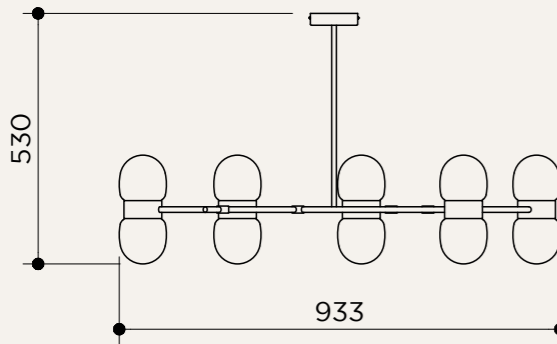

NAME	NUVOL CHANDELIER 5
SKU	NUV.118
Typology	Pendant lights
Materials	Brass structure and opal glass
Finishes	Available in different finishes, all the different options at the end of the catalogue
Socket	G9
Wattage	Max 10 W Only LED
Voltage	220/240 V
Included bulb	10 x G9 2,6 W 300 lm 2700k Dimmable
Collection	2019

BACKPLATE OPTIONS

BP05