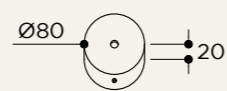

NAME	CERAMIC SCONE PENDANT (CABLE) 32
SKU	CCP.113
Typology	Wall lights
Materials	Brass structure and opal glass
Finishes	Available in different finishes, all the different options at the end of the catalogue
Socket	G9
Wattage	Max 10 W Only LED
Voltage	220/240 V
Included bulb	G9 4 W 480 lm 2700k Dimmable
Collection	2018

BACKPLATE

BP03