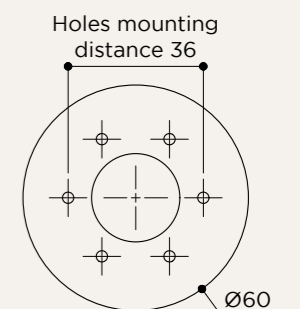

MOUNTING MEASUREMENTS