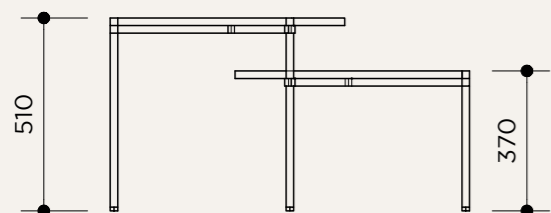

NAME	DOUBLE STAIRS COFFEE TABLE 80 Ø (4 LEGS)
SKU	CCT.116
Typology	Furniture
Structure material	Iron legs, brass connector piece
Table top material	Terrazzo/Stone finish
Finishes	Powder coating in black and raw brass
Collection	2019