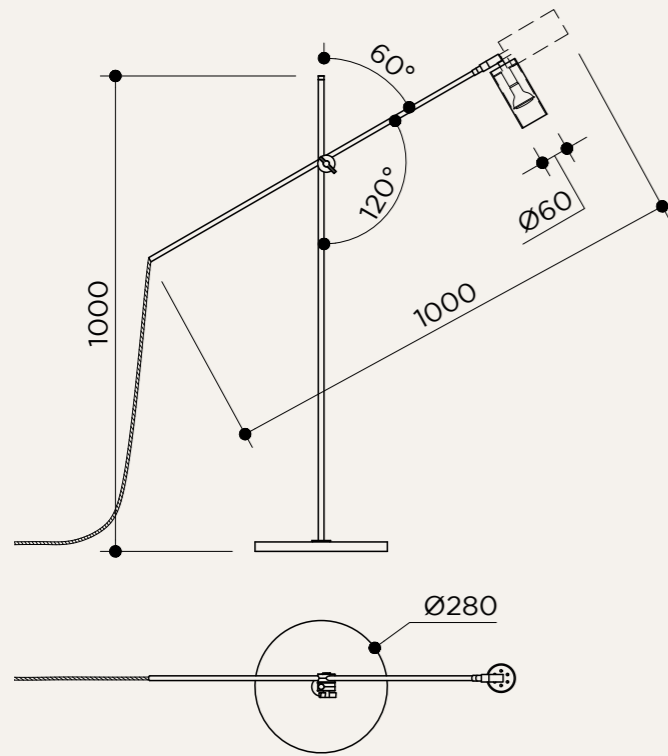

NAME	BOOK XL FLOOR
SKU	BOK.114
Typology	Floor lights
Materials	Brass structure and stone base
Finishes	Available in different finishes, all the different options at the end of the catalogue
Socket	GU10
Wattage	Max 15 W LED
Voltage	220/240 V
Included bulb	GU10 4,8 W 355 lm 2700k Dimmable
Collection	2019

CONNECTION CABLE

EU plug with switch

EU plug without switch

UK plug with or without switch