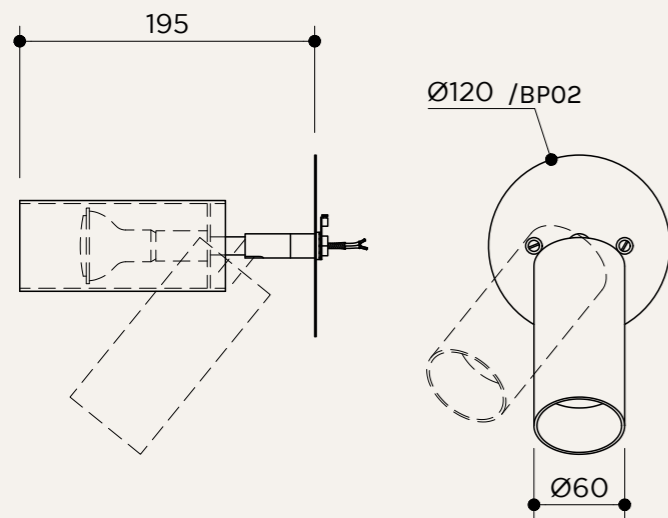

NAME	BOOK XL
SKU	BOK.111
Typology	Wall lights
Materials	Brass structure
Finishes	Available in different finishes, all the different options at the end of the catalogue
Socket	GU10
Wattage	Max 15 W LED
Voltage	220/240 V
Included bulb	GU10 4,8 W 355 lm 2700k Dimmable
Collection	2019

BACKPLATE OPTIONS