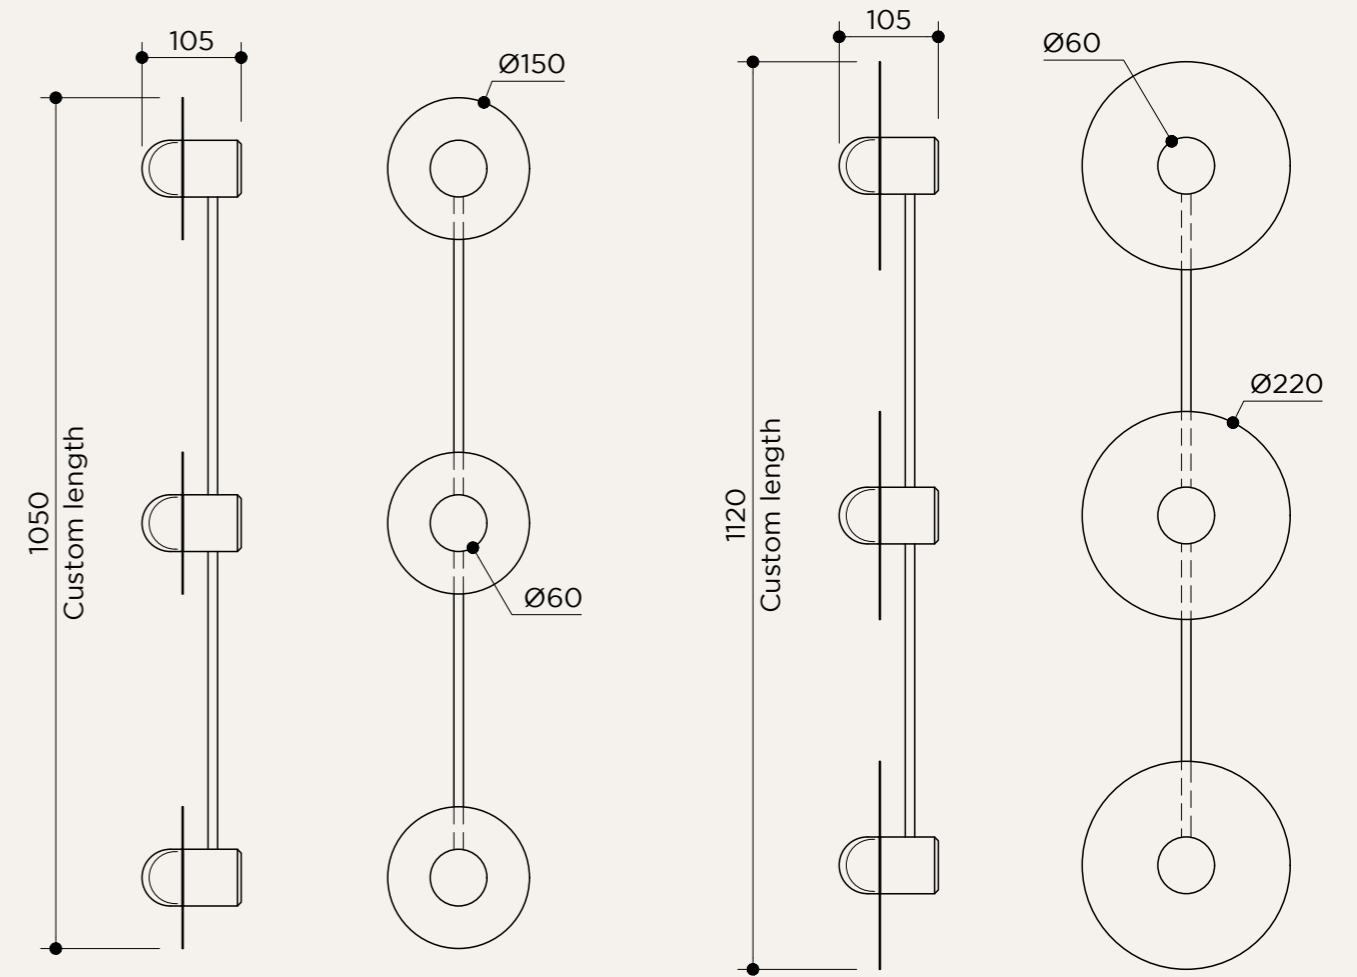

NAME	ALBA TRIPLE WALL/ ALBA TRIPLE WALL XL
SKU	ALB.112/132
Typology	Wall lights
Materials	Brass, 3D printed PLA structure and optical lens
Finishes	Available in different finishes, all the different options at the end of the catalogue
Socket	G9
Wattage	Max 5 W Only LED
Voltage	220/240 V
Included bulb	3 x G9 2,6 W 300 lm 2700k Dimmable
Collection	2018

MOUNTING MEASUREMENTS