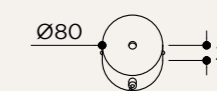

BP03SW/with toggle switch