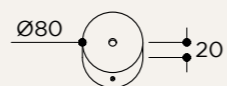

BACKPLATE OPTIONS

BP03