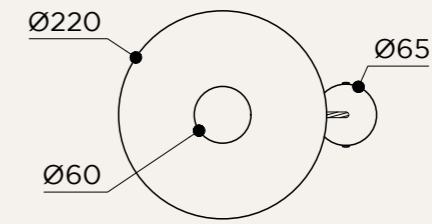

NAME	ALBA TOP PENDANT
SKU	ALB.116/128
Typology	Pendant lights
Materials	Brass, 3D printed PLA structure and optical lens
Finishes	Available in different finishes, all the different options at the end of the catalogue
Socket	G9
Wattage	Max 5 W Only LED
Voltage	220/240 V
Included bulb	G9 4 W 480 lm 2700k Dimmable
Collection	2019

BACKPLATE OPTIONS

BP02/universal electrical box

BP02custom/ custom diameter

BP03

BP04

RT ball joint