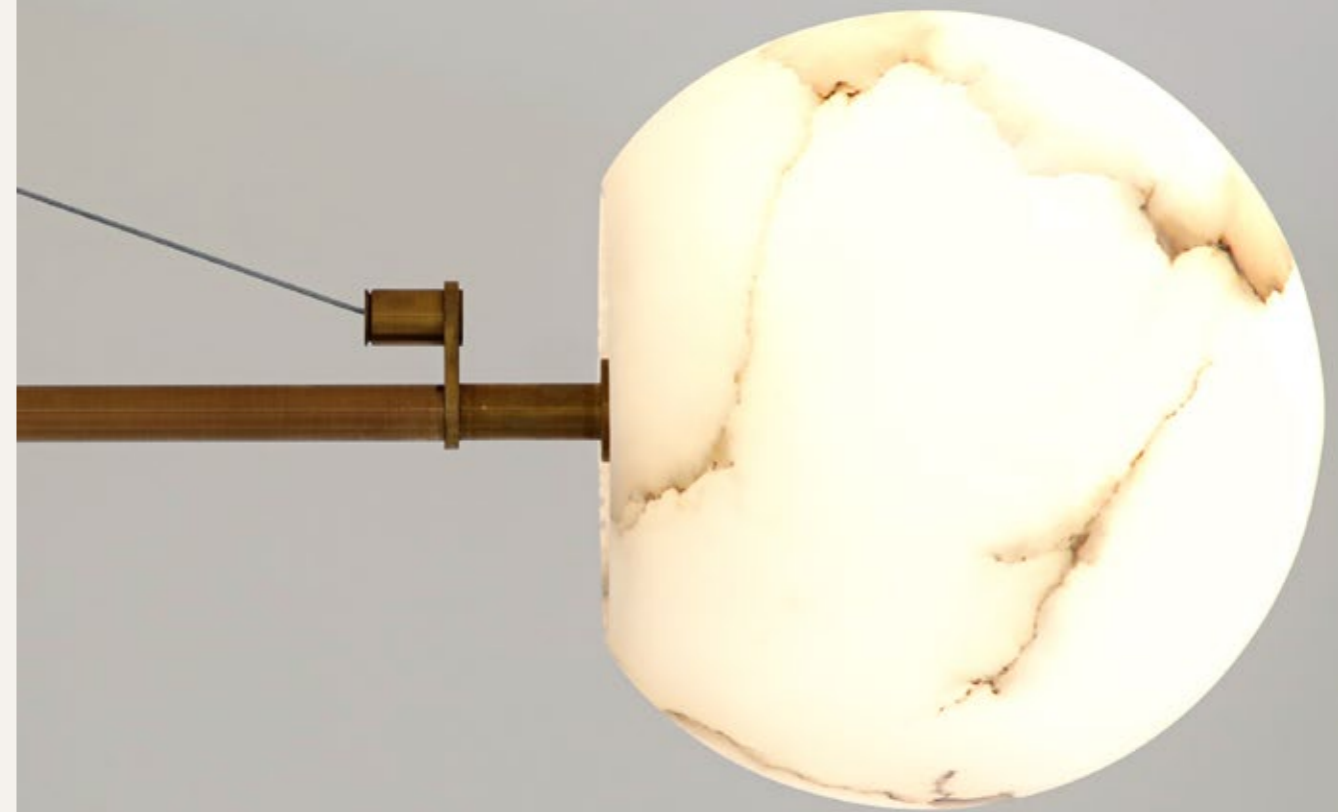

NAME	ARM WALL LIGHT - PLLANETTE
SKU	ARM.120
Typology	Wall lights
Materials	Brass structure
Finishes	Available in different finishes, all the different options at the end of the catalogue
Socket	E14
Wattage	Max 10 W Only LED
Voltage	220/240 V
Included bulb	E14 4,5 W 470 lm 2700k Dimmable
Collection	2019

BACKPLATE OPTIONS