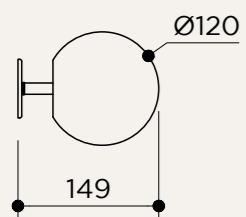

NAME	PLANETTE WALL 12/16,5/18
SKU	ABA.120/124/128
Typology	Wall lights
Materials	Alabaster and brass
Finishes	Available in different finishes, all the different options at the end of the catalogue
Socket	G9/E14
Wattage	Max 10 W Only LED
Voltage	220/240 V
Included bulb	G9/E14 4/4,5 W 480/470 lm 2700k Dimmable
Collection	2021

BACKPLATE

BP06