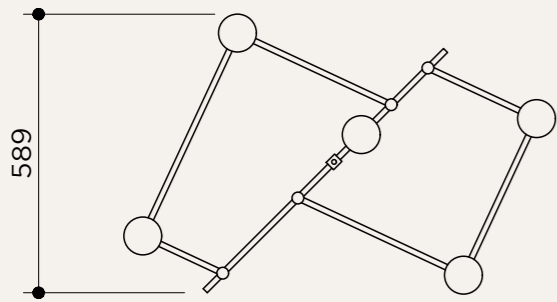

NAME	NUVOL CHANDELIER 5
SKU	NUV.118
Typology	Pendant lights
Materials	Brass structure and opal glass
Finishes	Available in different finishes, all the different options at the end of the catalogue
Socket	G9
Wattage	Max 10 W Only LED
Voltage	220/240 V
Included bulb	10 x G9 2,6 W 300 lm 2700k Dimmable
Collection	2019

BACKPLATE OPTIONS

BP05