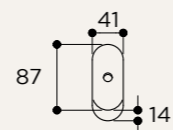

NAME	NUVOL DOUBLE - PLA
SKU	NUV.113
Typology	Wall lights
Materials	Brass, 3D printed PLA structure and opal glass
Finishes	Available in different finishes, all the different options at the end of the catalogue
Socket	G9
Wattage	Max 10 W Only LED
Voltage	220/240 V
Included bulb	2 x G9 4 W 480 lm 2700k Dimmable
Collection	2018

BACKPLATE