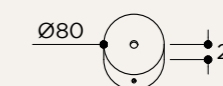

BACKPLATE OPTIONS