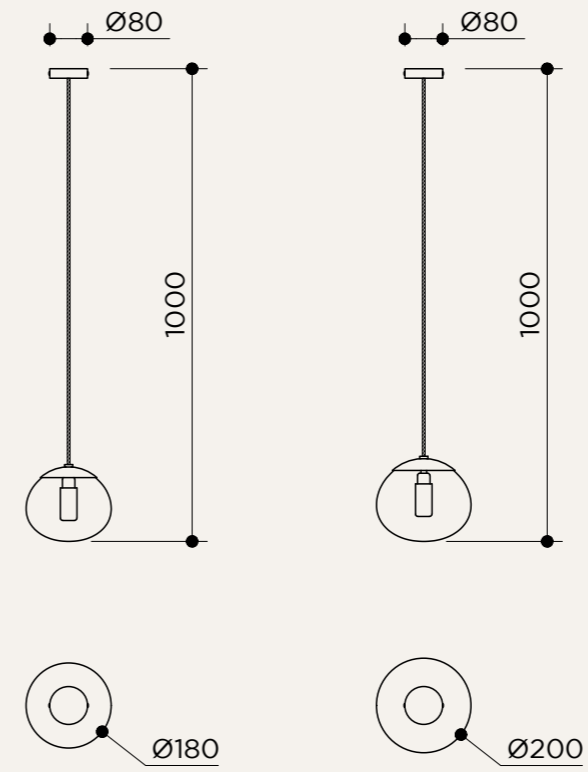

NAME	PENDANT BALL CABLE 18/20
SKU	MOD.126/117
Typology	Pendant lights
Materials	Brass structure, blown glass from local production
Finishes	Available in different finishes, all the different options at the end of the catalogue
Socket	G9
Wattage	Max 10 W Only LED
Voltage	220/240 V
Included bulb	G9 4 W 480 lm 2700k Dimmable
Collection	2020

BACKPLATE OPTIONS