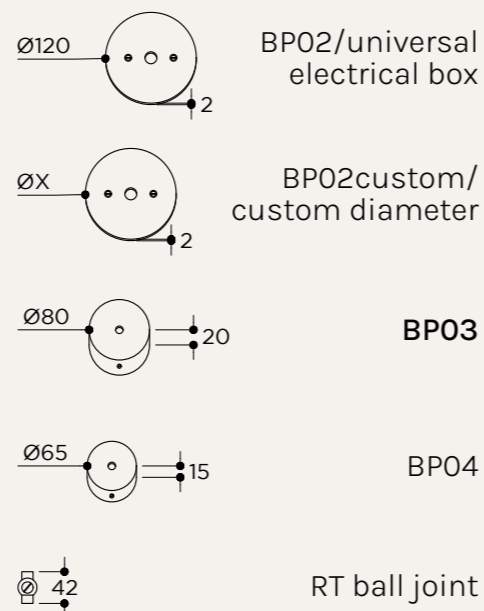

BACKPLATE OPTIONS