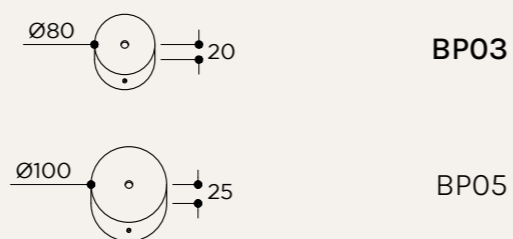

BACKPLATE OPTIONS

BP03

BP05