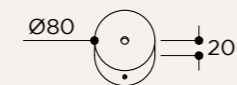

BACKPLATE OPTIONS