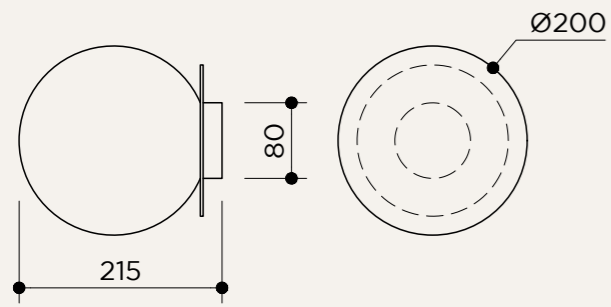

NAME	DISCO WALL
SKU	DSC.112
Typology	Wall lights
Materials	Brass structure and opal glass
Finishes	Available in different finishes, all the different options at the end of the catalogue
Socket	E27
Wattage	Max 10 W Only LED
Voltage	220/240 V
Included bulb	E27 8,5 W 806 lm 2700k Dimmable
Collection	2019

BACKPLATE

BP03