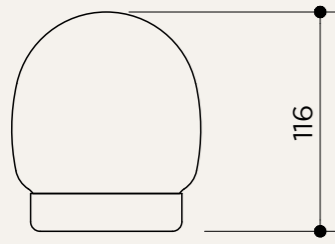

NAME	NUVOL SIMPLE WALL
SKU	NUV.110
Typology	Wall lights
Materials	Brass structure and opal glass
Finishes	Available in different finishes, all the different options at the end of the catalogue
Socket	G9
Wattage	Max 10 W Only LED
Voltage	220/240 V
Included bulb	G9 4 W 480 lm 2700k Dimmable
Collection	2018