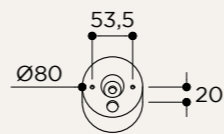

NAME	NUVOL SIMPLE WALL
SKU	NUV.110
Typology	Wall lights
Materials	Brass structure and opal glass
Finishes	Available in different finishes, all the different options at the end of the catalogue
Socket	G9
Wattage	Max 10 W Only LED
Voltage	220/240 V
Included bulb	G9 4 W 480 lm 2700k Dimmable
Collection	2018

BACKPLATE