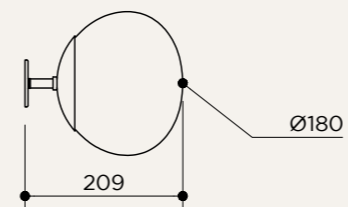

NAME	SALTY WALL 18/20
SKU	MOD.124/125
Typology	Wall lights
Materials	Brass structure and blown glass
Finishes	Available in different finishes, all the different options at the end of the catalogue
Socket	E14/E27
Wattage	Max 10 W Only LED
Voltage	220/240 V
Included bulb	E14/E27 4,5/7 W Dimmable 470/806 lm 2700k
Collection	2021

BACKPLATE OPTIONS

BP06