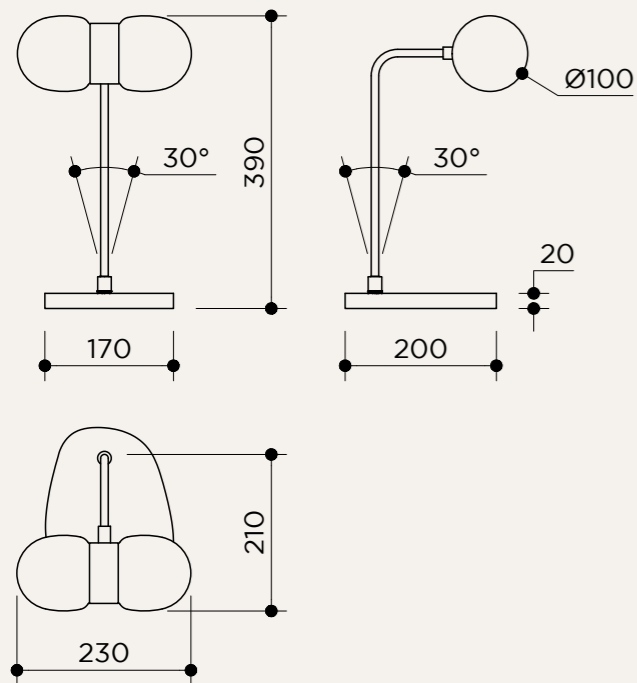

NAME	NUVOL DOUBLE TABLE
SKU	NUV.116
Typology	Table lights
Materials	Brass structure, opal glass and stone base
Finishes	Available in different finishes, all the different options at the end of the catalogue
Socket	G9
Wattage	Max 10 W Only LED
Voltage	220/240 V
Included bulb	G9 4 W 480 lm 2700k Dimmable
Collection	2018

CONNECTION CABLE

EU plug with switch

EU plug without switch

UK plug with or without switch