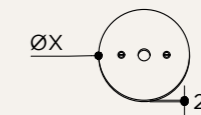

BP02/universal electrical box