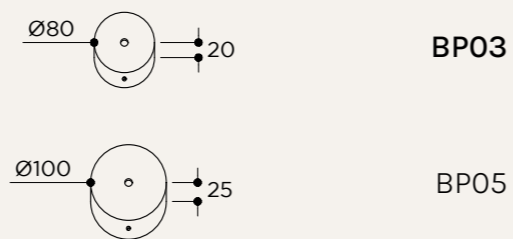

BACKPLATE OPTIONS