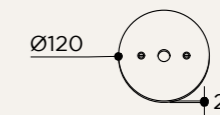

BACKPLATE OPTIONS