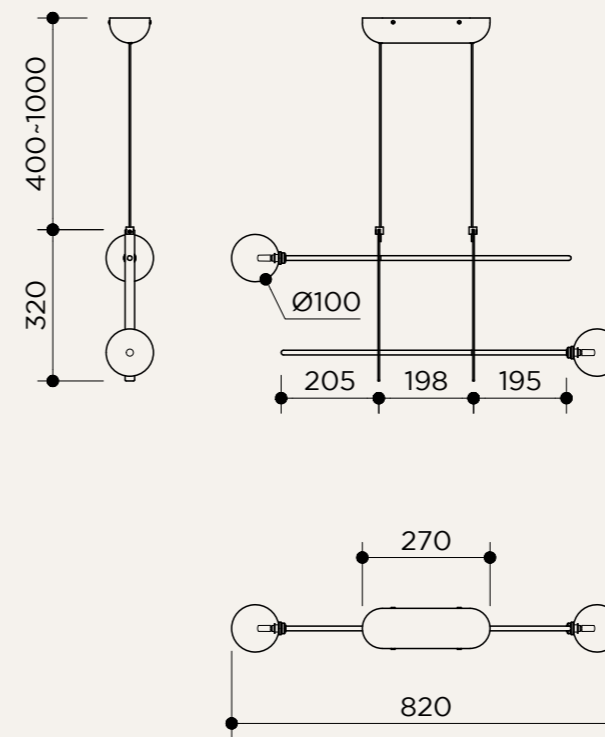

NAME	MODULAR 2
SKU	MOD.110
Typology	Pendant lights
Materials	Brass structure, blown glass from local production
Finishes	Available in different finishes, all the different options at the end of the catalogue
Power	Electricity travels through the structure without wires
Socket	G4
Wattage	Max 3 W Only LED
Voltage	12 V Power supply included
Included bulb	2 x G4 3 W 150 lm 2700k Dimmable
Collection	2018

BACKPLATE