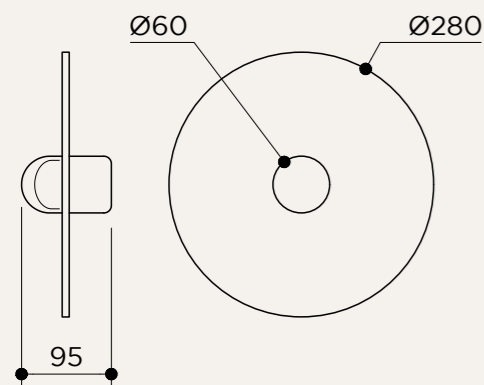

NAME	ALBA SIMPLE WALL ALABASTER
SKU	ABA.110/119/111
Typology	Wall lights
Materials	Alabaster and optical lens
Finishes	Alabaster Available in Ø15, Ø22, Ø28 cm
Socket	G9
Wattage	Max 5 W Only LED
Voltage	220/240 V
Included bulb	G9 4 W 480 lm 2700k Dimmable
Collection	2021