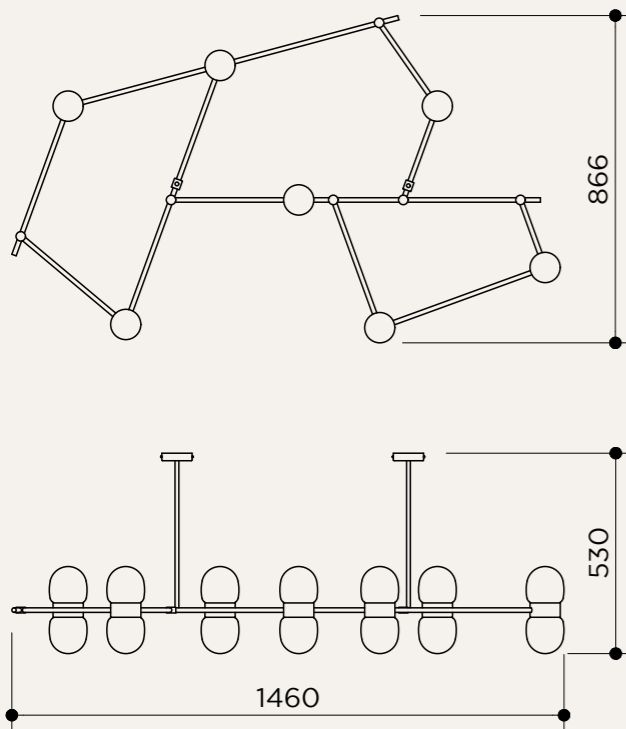

NAME	NUVOL CHANDELIER 7
SKU	NUV.119
Typology	Pendant lights
Materials	Brass structure and opal glass
Finishes	Available in different finishes, all the different options at the end of the catalogue
Socket	G9
Wattage	Max 10 W Only LED
Voltage	220/240 V
Included bulb	14 x G9 2,6 W 300 lm 2700k Dimmable
Collection	2019

BACKPLATE OPTIONS

BP03