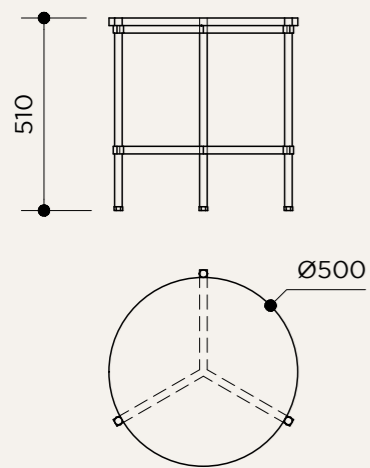

NAME	DOUBLE SIDE TABLE 50 Ø (3 LEGS)
SKU	CCT.119
Typology	Furniture
Structure material	Iron legs, brass connector piece
Table top material	Terrazzo/Stone finish
Finishes	Powder coating in black and raw brass
Collection	2019