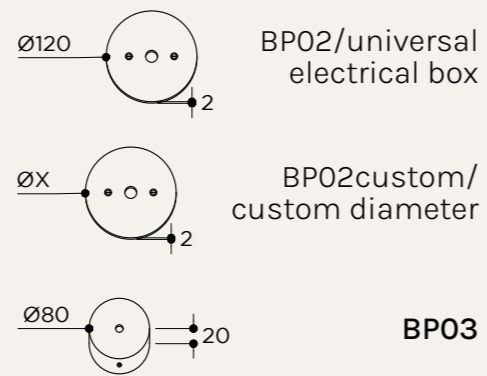

BACKPLATE OPTIONS