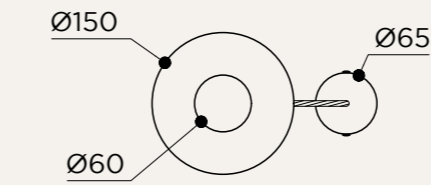

NAME	ALBA TOP PENDANT
SKU	ALB.116/128
Typology	Pendant lights
Materials	Brass, 3D printed PLA structure and optical lens
Finishes	Available in different finishes, all the different options at the end of the catalogue
Socket	G9
Wattage	Max 5 W Only LED
Voltage	220/240 V
Included bulb	G9 4 W 480 lm 2700k Dimmable
Collection	2019

BACKPLATE OPTIONS

BP02/universal electrical box

BP02custom/ custom diameter

BP03

BP04

RT ball joint