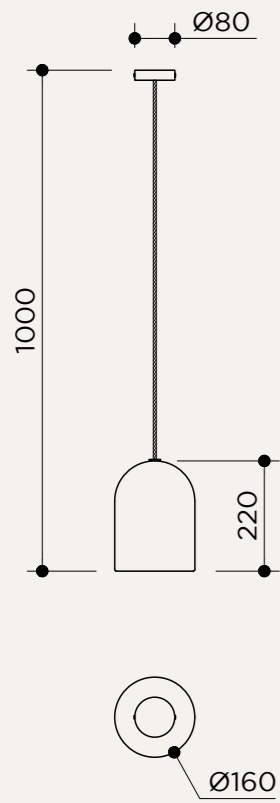

NAME	ALBA SIMPLE WALL ALABASTER
SKU	ABA.110/119/111
Typology	Wall lights
Materials	Alabaster and optical lens
Finishes	Alabaster Available in Ø15, Ø22, Ø28 cm
Socket	G9
Wattage	Max 5 W Only LED
Voltage	220/240 V
Included bulb	G9 4 W 480 lm 2700k Dimmable
Collection	2021

MOUNTING MEASUREMENTS

NAME	BELFRY ARM
SKU	ABA.114
Typology	Wall pendant lights
Materials	Alabaster and brass
Finishes	Available in different finishes, all the different options at the end of the catalogue
Socket	E27
Wattage	Max 20 W Only LED
Voltage	220/240 V
Included bulb	E27 12 W 1521 lm 2700k Dimmable
Collection	2021

BACKPLATE OPTIONS

NAME	BELFRY TUBE
SKU	ABA.125
Typology	Pendant lights
Materials	Alabaster and brass
Finishes	Available in different finishes, all the different options at the end of the catalogue
Socket	E27
Wattage	Max 20 W Only LED
Voltage	220/240 V
Included bulb	E27 12 W 1521 lm 2700k Dimmable
Collection	2021

BACKPLATE

BP06

NAME	PLANETTE TABLE
SKU	ABA.127
Typology	Table lights
Materials	Alabaster and brass
Finishes	Available in different finishes, all the different options at the end of the catalogue
Socket	E14
Wattage	Max 10 W Only LED
Voltage	220/240 V
Included bulb	E14 3,4 W 470 lm 2700k Dimmable
Collection	2021