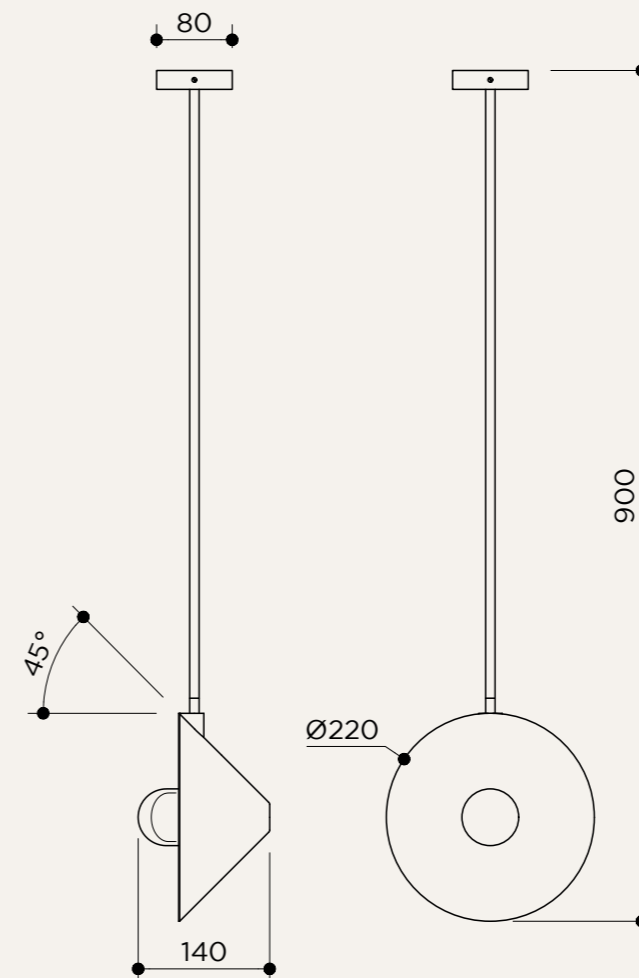

NAME	ALBA TOP PENDANT XL VERTICAL
SKU	ALB.125
Typology	Pendant lights
Materials	Brass, 3D printed PLA structure and optical lens
Finishes	Available in different finishes, all the different options at the end of the catalogue
Socket	G9
Wattage	Max 5 W Only LED
Voltage	220/240 V
Included bulb	G9 4 W 480 lm 2700k Dimmable
Collection	2020

BACKPLATE OPTIONS