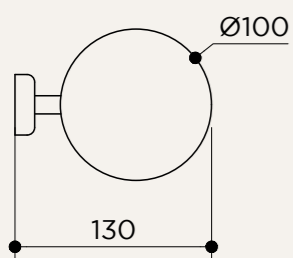

NAME	NUVOL DOUBLE - PLA
SKU	NUV.113
Typology	Wall lights
Materials	Brass, 3D printed PLA structure and opal glass
Finishes	Available in different finishes, all the different options at the end of the catalogue
Socket	G9
Wattage	Max 10 W Only LED
Voltage	220/240 V
Included bulb	2 x G9 4 W 480 lm 2700k Dimmable
Collection	2018

BACKPLATE