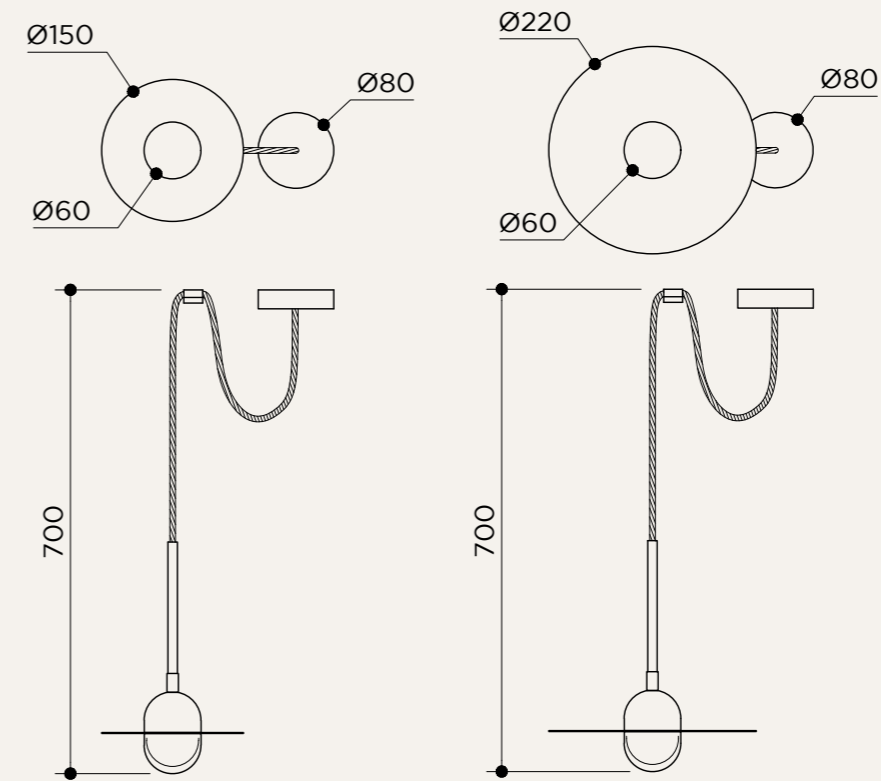

NAME ALBA PENDANT CABLE
ALBA PENDANT XL CABLE

SKU	ALB.118/130
Typology	Pendant lights
Materials	Brass, 3D printed PLA structure and optical lens
Finishes	Available in different finishes, all the different options at the end of the catalogue
Socket	G4
Wattage	Max 5 W Only LED
Voltage	220/240 V
Included bulb	G4 3 W 300 lm 2700k Dimmable
Collection	2019

BACKPLATE OPTIONS