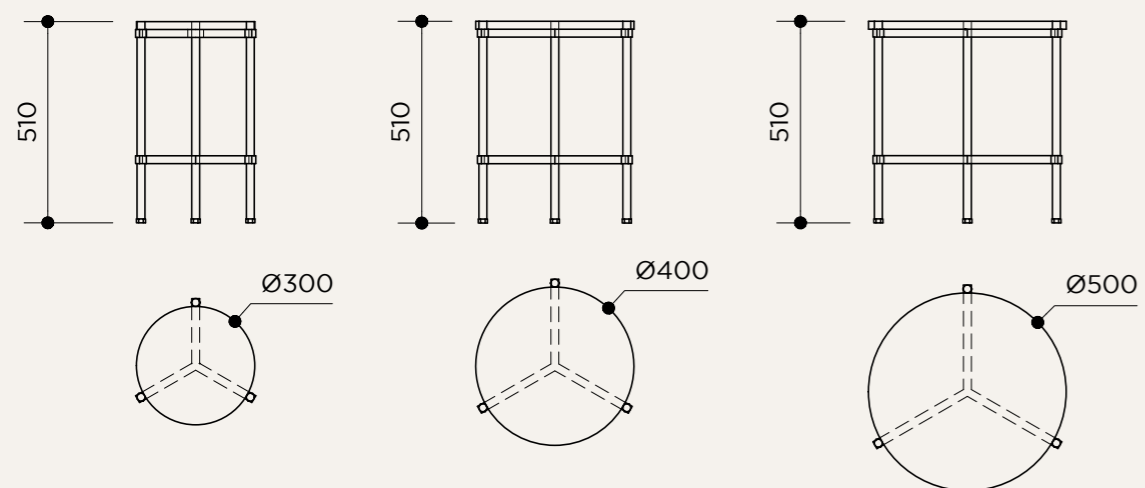

NAME	SIMPLE COFFEE TABLE 30/40/50 Ø (3 LEGS)
SKU	CCT.113/114/115
Typology	Furniture
Structure material	Iron legs, brass connector piece
Table top material	Glass
Finishes	Powder coating in black and raw brass
Collection	2019