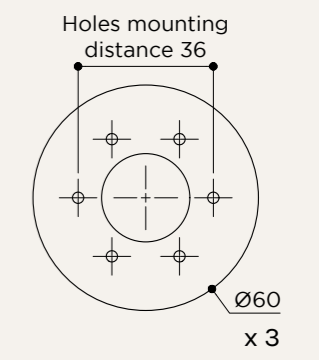

MOUNTING MEASUREMENTS