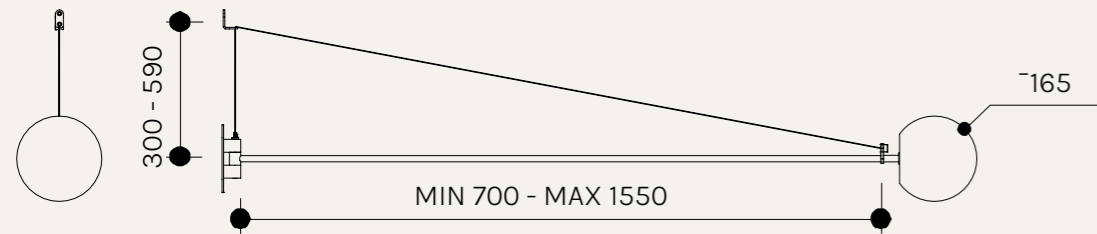

NAME	ARM WALL LIGHT - PLLANETTE
SKU	ARM.120
Typology	Wall lights
Materials	Brass structure
Finishes	Available in different finishes, all the different options at the end of the catalogue
Socket	E14
Wattage	Max 10 W Only LED
Voltage	220/240 V
Included bulb	E14 4,5 W 470 lm 2700k Dimmable
Collection	2019

BACKPLATE OPTIONS