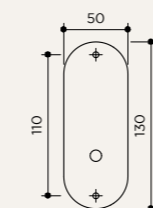

BACKPLATE OPTIONS