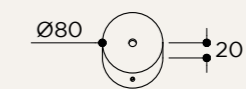

BP02custom/ custom diameter