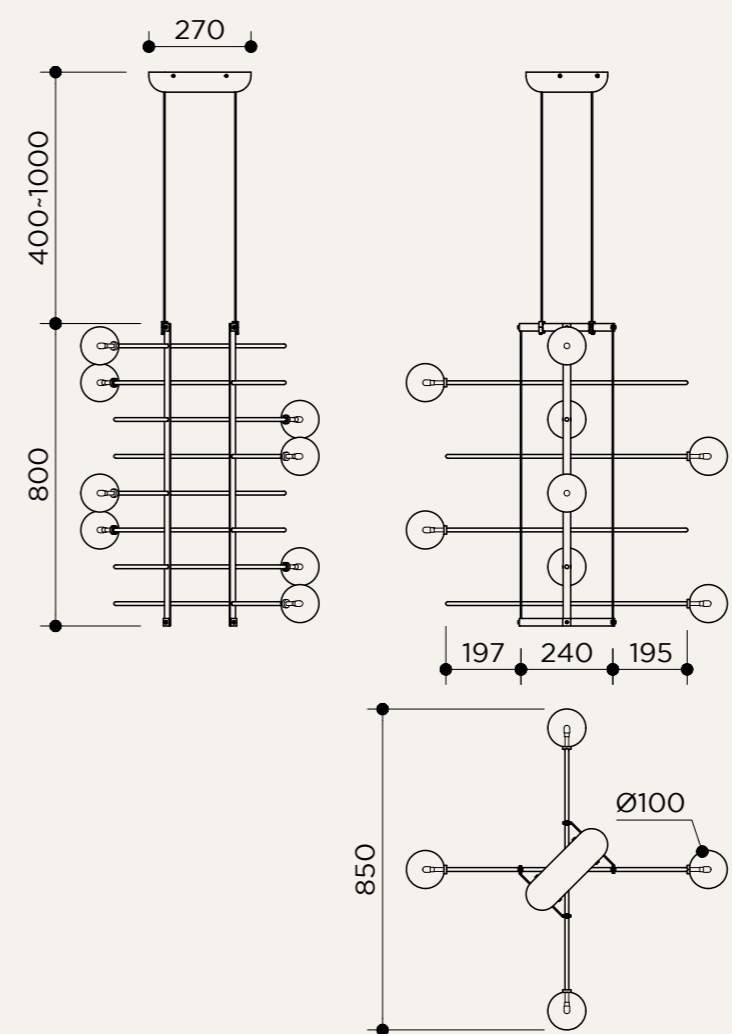

NAME	MODULAR 8 LONG
SKU	MOD.112
Typology	Pendant lights
Materials	Brass structure, blown glass from local production
Finishes	Available in different finishes, all the different options at the end of the catalogue
Power	Electricity travels through the structure without wires
Socket	G4
Wattage	Max 3 W Only LED
Voltage	12 V Power supply included
Included bulb	8 x G4 3 W 150 lm 2700k Dimmable
Collection	2018

BACKPLATE