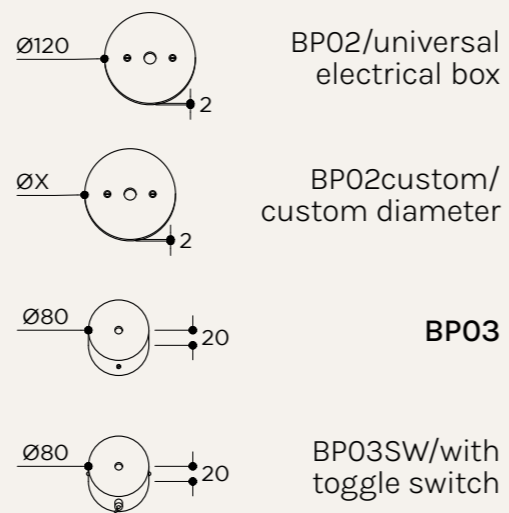

BACKPLATE OPTIONS