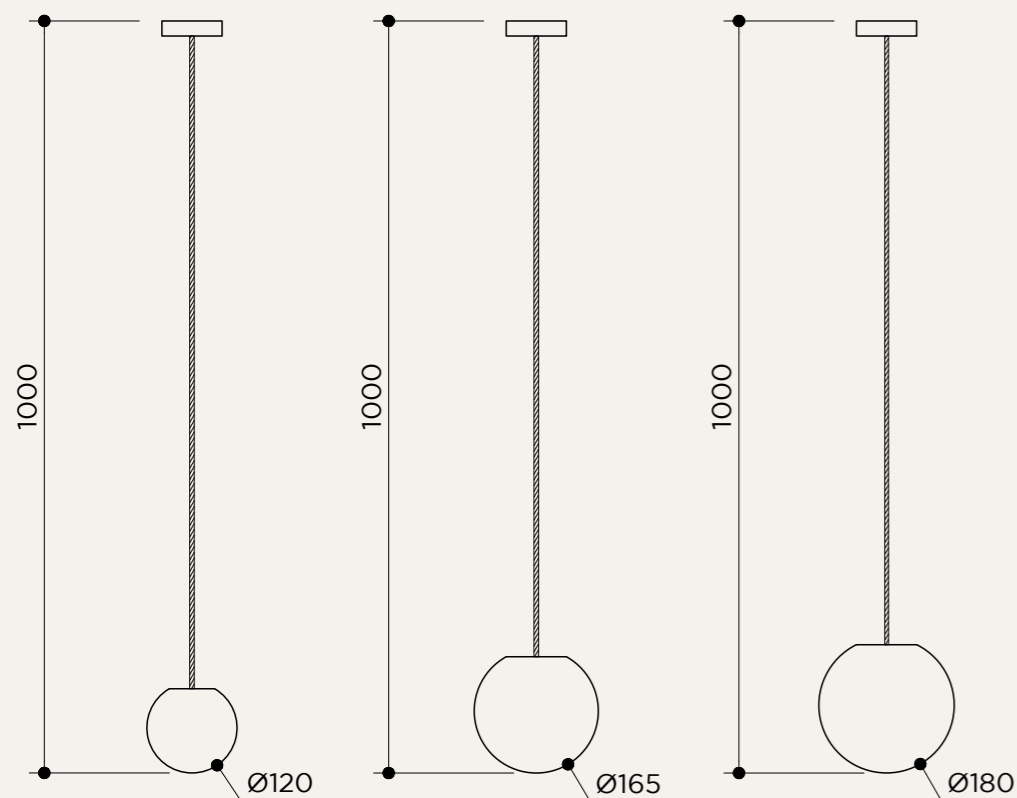

NAME	PLANETTE PENDANT CABLE 12/16,5/18
SKU	ABA.130/131/132
Typology	Pendant lights
Materials	Alabaster and brass
Finishes	Available in different finishes, all the different options at the end of the catalogue
Socket	G9/E14
Wattage	Max 10 W Only LED
Voltage	220/240 V
Included bulb	G9/E14 4/4,5 W 480/470 lm 2700k Dimmable
Collection	2021

BACKPLATE OPTIONS

BP03

BP05