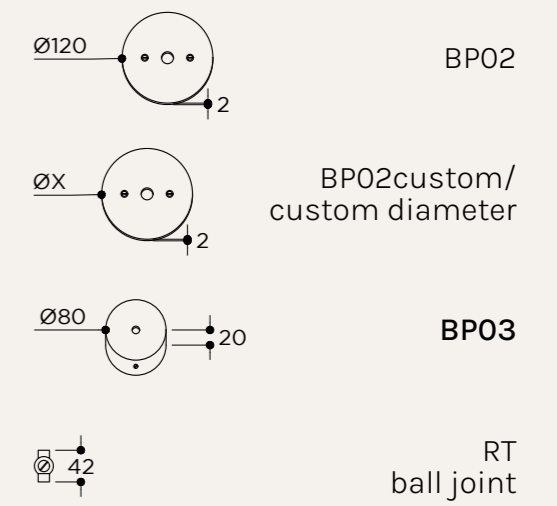

BACKPLATE OPTIONS