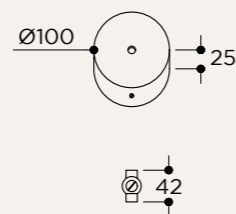

BACKPLATE OPTIONS