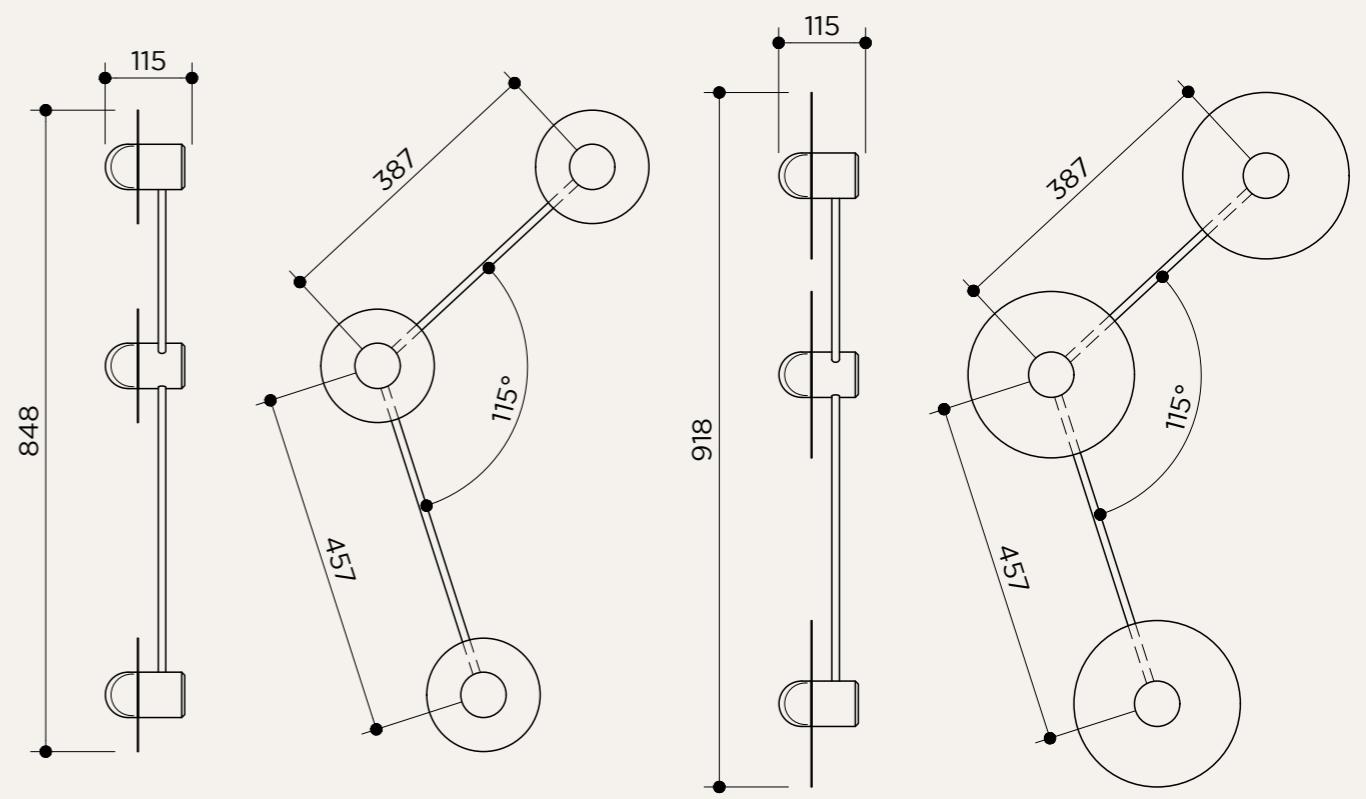

NAME	ALBA TRIPLE WALL ANGLE ALBA TRIPLE WALL ANGLE XL
SKU	ALB.133/134
Typology	Wall lights
Materials	Brass, 3D printed PLA structure and optical lens
Finishes	Available in different finishes, all the different options at the end of the catalogue
Socket	G9
Wattage	Max 5 W Only LED
Voltage	220/240 V
Included bulb	3 x G9 2,6 W 300 lm 2700k Dimmable
Collection	2018

MOUNTING MEASUREMENTS