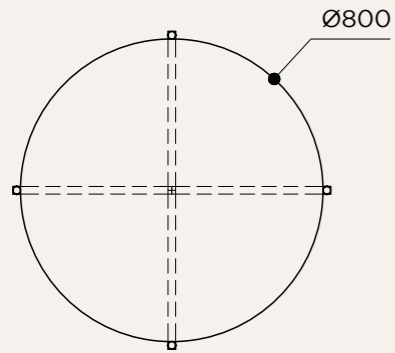

NAME	SIMPLE COFFEE TABLE 80/100 Ø (4 LEGS)
SKU	CCT.110/111
Typology	Furniture
Structure material	Iron legs, brass connector piece
Table top material	Terrazzo/Stone finish
Finishes	Powder coating in black and raw brass
Collection	2019