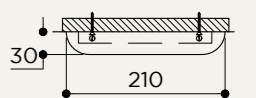

NAME	MODULAR FLAT
SKU	MOD.115
Typology	Pendant lights
Materials	Brass structure, blown glass from local production
Finishes	Available in different finishes, all the different options at the end of the catalogue
Power	Electricity travels through the structure without wires
Socket	G4
Wattage	Max 3 W Only LED
Voltage	12 V Power supply included
Included bulb	8 x G4 3 W 150 lm 2700k Dimmable
Collection	2020

Solid ceiling

BACKPLATE