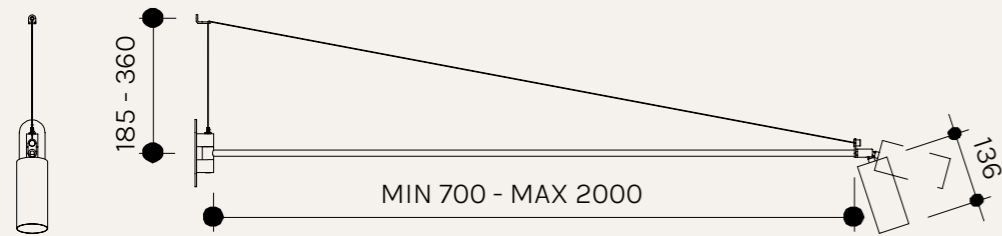

NAME	ARM WALL LIGHT - BOOK
SKU	ARM.111
Typology	Wall lights
Materials	Brass structure
Finishes	Available in different finishes, all the different options at the end of the catalogue
Socket	GU10
Wattage	Max 15 W LED
Voltage	220/240 V
Included bulb	GU10 4,8 W 355 lm 2700k Dimmable
Collection	2019

BACKPLATE OPTIONS