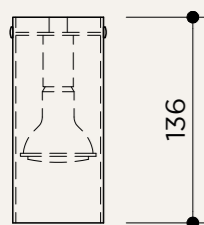

NAME	BOOK XL EMBEDDED
SKU	BOK.221
Typology	Ceiling lights
Materials	Brass structure
Finishes	Available in different finishes, all the different options at the end of the catalogue
Socket	GU10
Wattage	Max 15 W LED
Voltage	220/240 V
Included bulb	GU10 4,8 W 355 lm 2700k Dimmable
Collection	2020