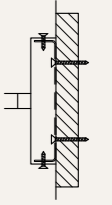

BP02SW
plasterboard
or headboard
option

BP04SW
with toggle
switch

BP04SW
plasterboard
or headboard
option

RT
ball joint

Can be added to
backplates for
sloped ceiling

BP05
ceiling
mounting

BP05
plasterboard
ceiling option