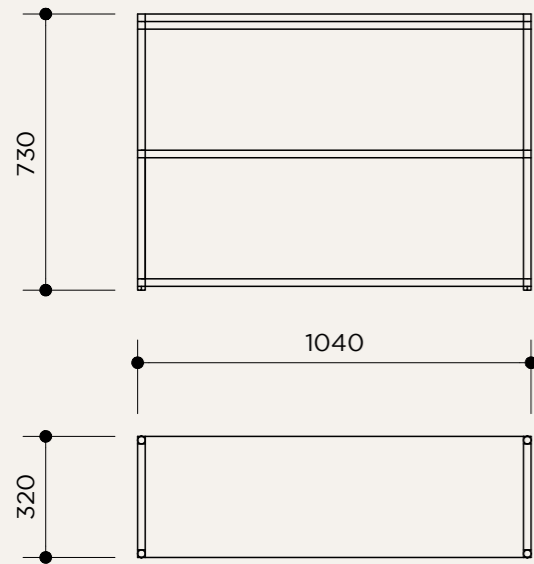

NAME	CABINET (1/2/3 MODULE)
SKU	CCT.125/127
Typology	Furniture
Structure material	Iron legs, brass connector piece
Table top material	Terrazzo/Stone finish
Finishes	Powder coating in black and raw brass
Collection	2019