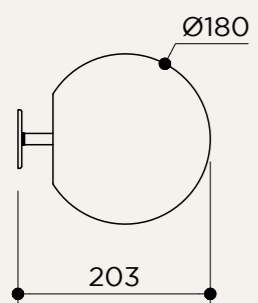

NAME	PLANETTE WALL 12/16,5/18
SKU	ABA.120/124/128
Typology	Wall lights
Materials	Alabaster and brass
Finishes	Available in different finishes, all the different options at the end of the catalogue
Socket	G9/E14
Wattage	Max 10 W Only LED
Voltage	220/240 V
Included bulb	G9/E14 4/4,5 W 480/470 lm 2700k Dimmable
Collection	2021

BACKPLATE

BP06