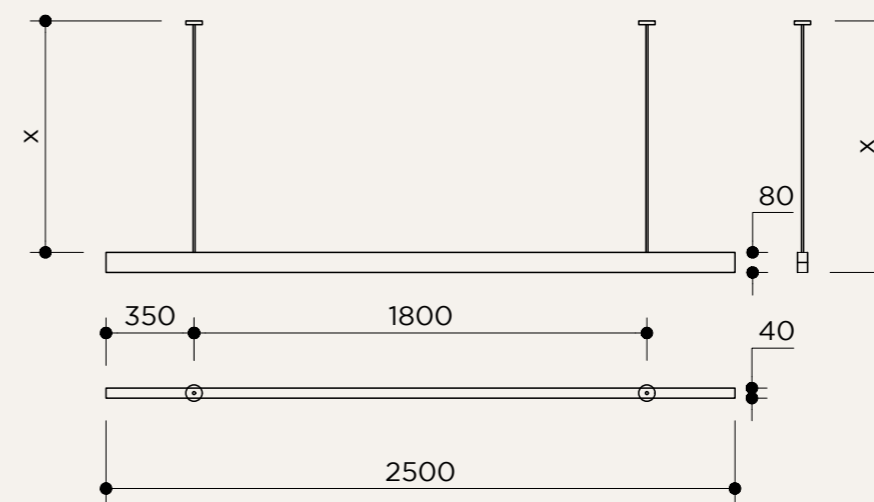

NAME	H PENDANT LAMP BY OHLAB
SKU	OOH.111
Typology	Pendant lights
Materials	Brass structure
Finishes	Available in different finishes, all the different options at the end of the catalogue
Model 24 V DC	70 W
Model 240 V AC	75 W
Included bulb	Integrated LED strip
Collection	2021

BACKPLATE OPTIONS

BP05

BP06