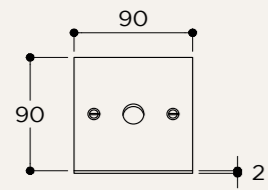

**CABLE
FINISHES**

Vanta
black

Golden

Slate
grey

String

Braided
white

Natural
linen

Backplate options