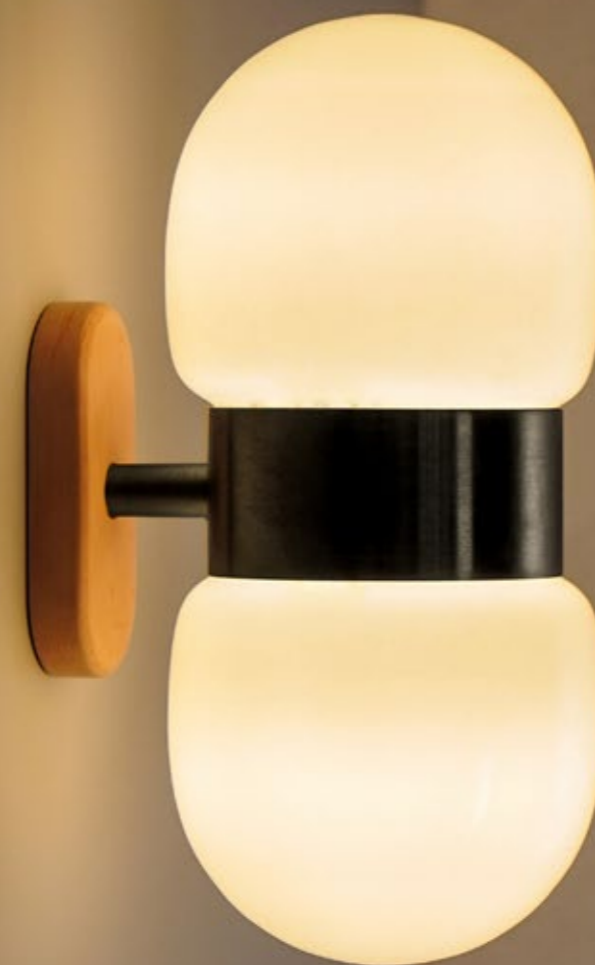

NAME	NUVOL DOUBLE - PLA
SKU	NUV.113
Typology	Wall lights
Materials	Brass, 3D printed PLA structure and opal glass
Finishes	Available in different finishes, all the different options at the end of the catalogue
Socket	G9
Wattage	Max 10 W Only LED
Voltage	220/240 V
Included bulb	2 x G9 4 W 480 lm 2700k Dimmable
Collection	2018

BACKPLATE