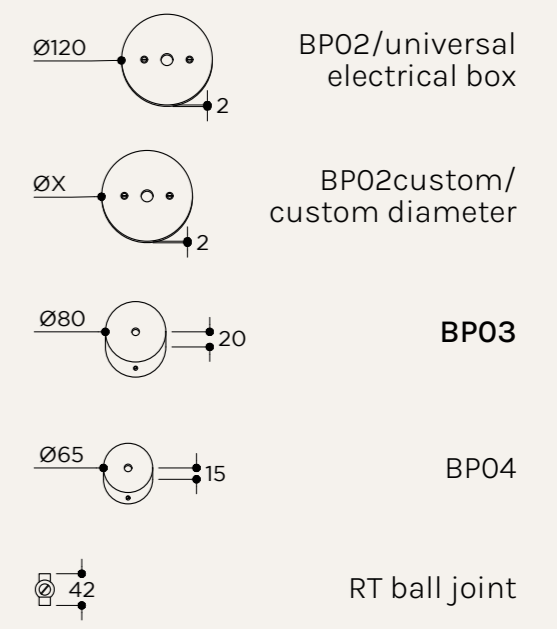

BACKPLATE OPTIONS