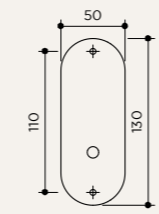

BACKPLATE OPTIONS