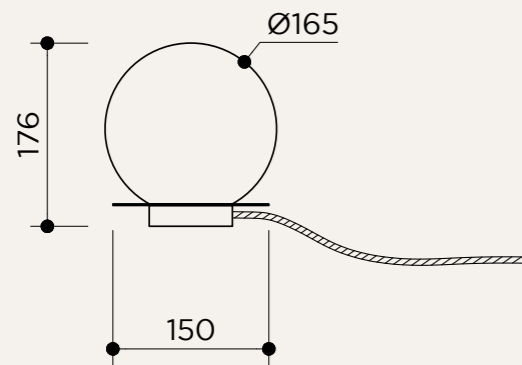

NAME	PLANETTE TABLE
SKU	ABA.127
Typology	Table lights
Materials	Alabaster and brass
Finishes	Available in different finishes, all the different options at the end of the catalogue
Socket	E14
Wattage	Max 10 W Only LED
Voltage	220/240 V
Included bulb	E14 3,4 W 470 lm 2700k Dimmable
Collection	2021

CONNECTION CABLE

EU plug with switch

EU plug without switch

UK plug with or without switch