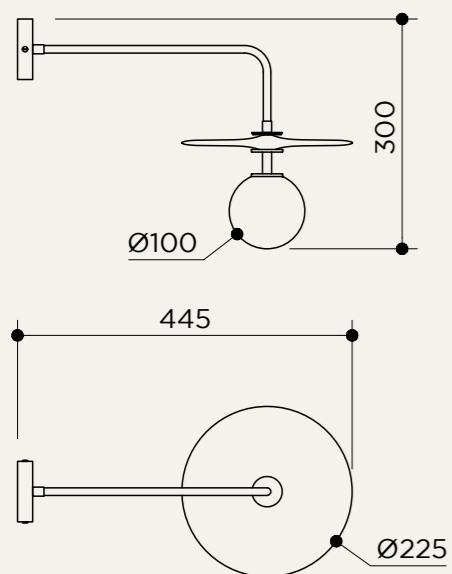

NAME	PLAT MINI WALL
SKU	PLA.111
Typology	Wall lights
Materials	Brass structure, opal glass and blown glass plate
Finishes	Available in different finishes, all the different options at the end of the catalogue
Socket	G9
Wattage	Max 10 W Only LED
Voltage	220/240 V
Included bulb	G9 4 W 480 lm 2700k Dimmable
Collection	2019

BACKPLATE OPTIONS

BP03