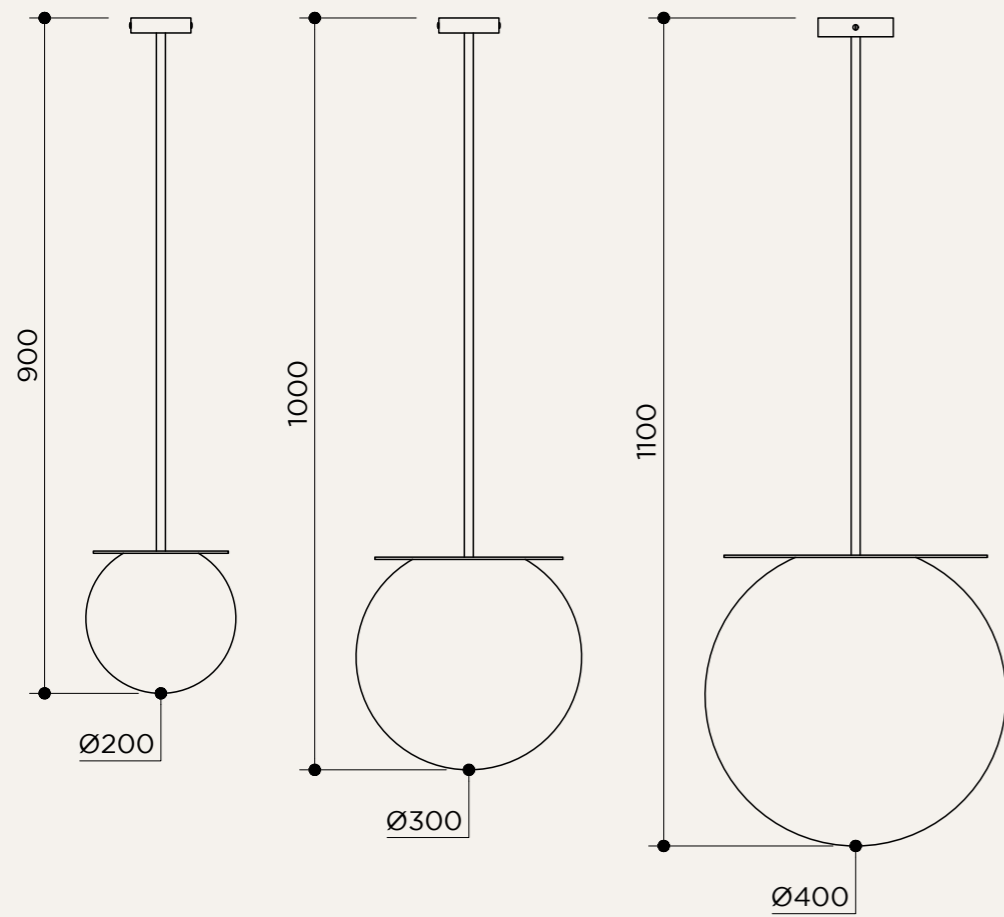

NAME DISCO PENDANT 20/30/40

SKU	DSC.114/115/116
Typology	Pendant lights
Materials	Brass structure and opal glass
Finishes	Available in different finishes, all the different options at the end of the catalogue
Socket	E27
Wattage	Max 10 W Only LED
Voltage	220/240 V
Included bulb	E27 8,5 W 806 lm 2700k Dimmable
Collection	2019

BACKPLATE OPTIONS