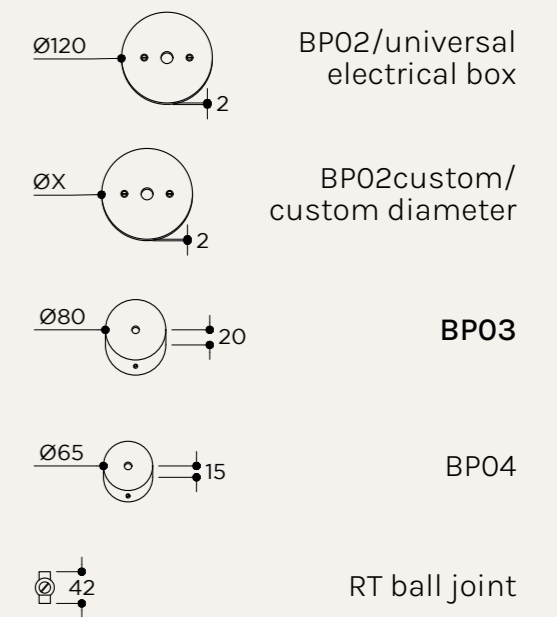

BACKPLATE OPTIONS