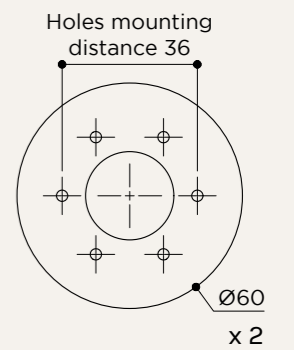

MOUNTING MEASUREMENTS