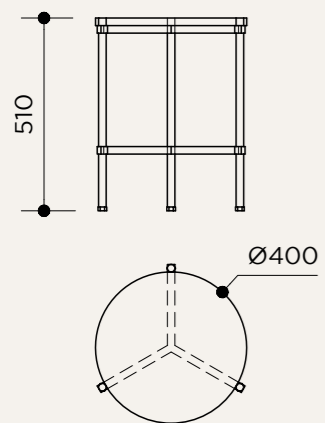

NAME	DOUBLE SIDE COFFEE TABLE 40 Ø (3 LEGS)
SKU	CCT.116
Typology	Furniture
Structure material	Iron legs, brass connector piece
Table top material	Terrazzo/Stone finish
Finishes	Powder coating in black and raw brass
Collection	2019