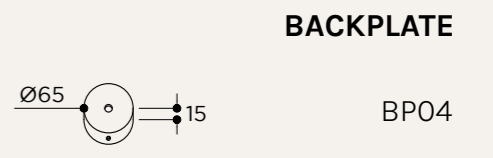

NAME	H PENDANT LAMP BY OHLAB
SKU	OOH.110
Typology	Pendant lights
Materials	Brass structure
Finishes	Available in different finishes, all the different options at the end of the catalogue
Model 24 V DC	56 W
Model 240 V AC	60 W
Included bulb	Integrated LED strip
Collection	2021