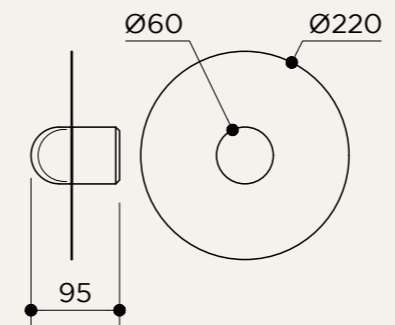

NAME	ALBA SIMPLE WALL
SKU	ALB.110/123
Typology	Wall lights
Materials	Brass, 3D printed PLA structure and optical lens
Finishes	Available in different finishes, all the different options at the end of the catalogueue
Socket	G9
Wattage	Max 5 W Only LED
Voltage	220/240 V
Included bulb	G9 4 W 480 lm 2700k Dimmable
Collection	2018

MOUNTING MEASUREMENTS