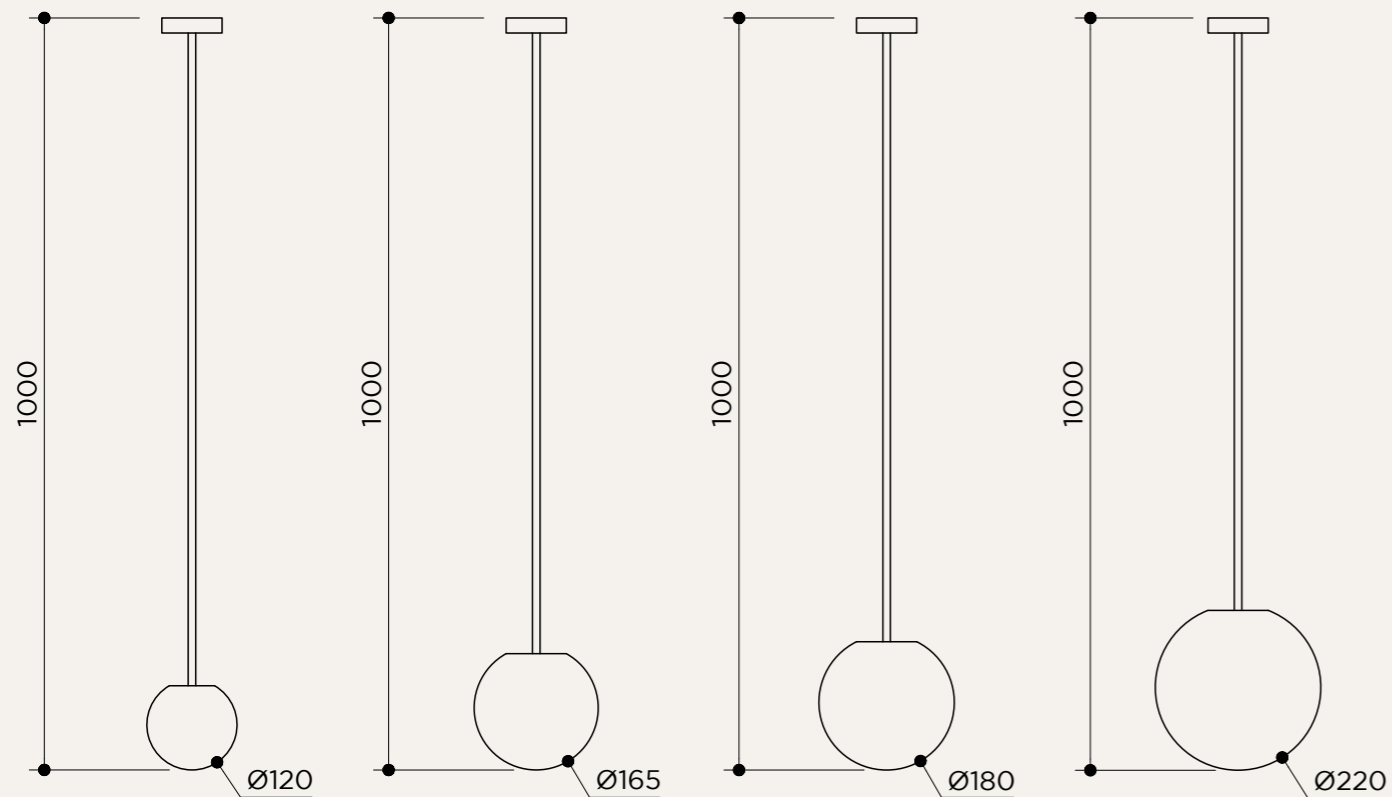

BACKPLATE OPTIONS

BP03

BP05

NAME	TUB 85/65/45
SKU	ABA.136/115/126
Typology	Wall lights
Materials	Alabaster structure
Length	Available in 85/65/45 cm lengths
Model 24 V DC	11,2W/8,4W/5,6W Power supply not included
Model 220 V AC	12W/9W/6W
Included bulb	Integrated LED strip
Collection	2021