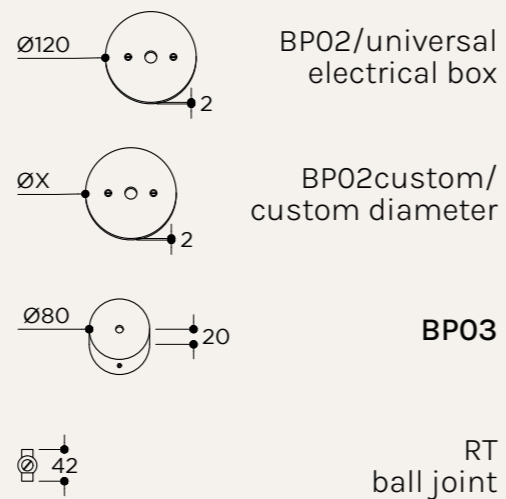

BACKPLATE OPTIONS