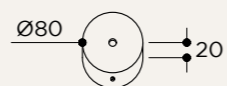

BACKPLATE OPTIONS