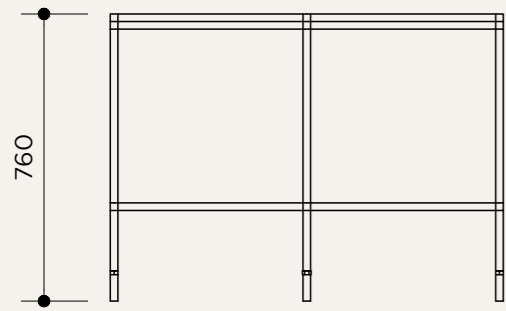

NAME	ROUND TABLE 100 Ø (4 LEGS)
SKU	CCT.122
Typology	Furniture
Structure material	Iron legs, brass connector piece
Table top material	Terrazzo/Stone finish
Finishes	Powder coating in black and raw brass
Collection	2019