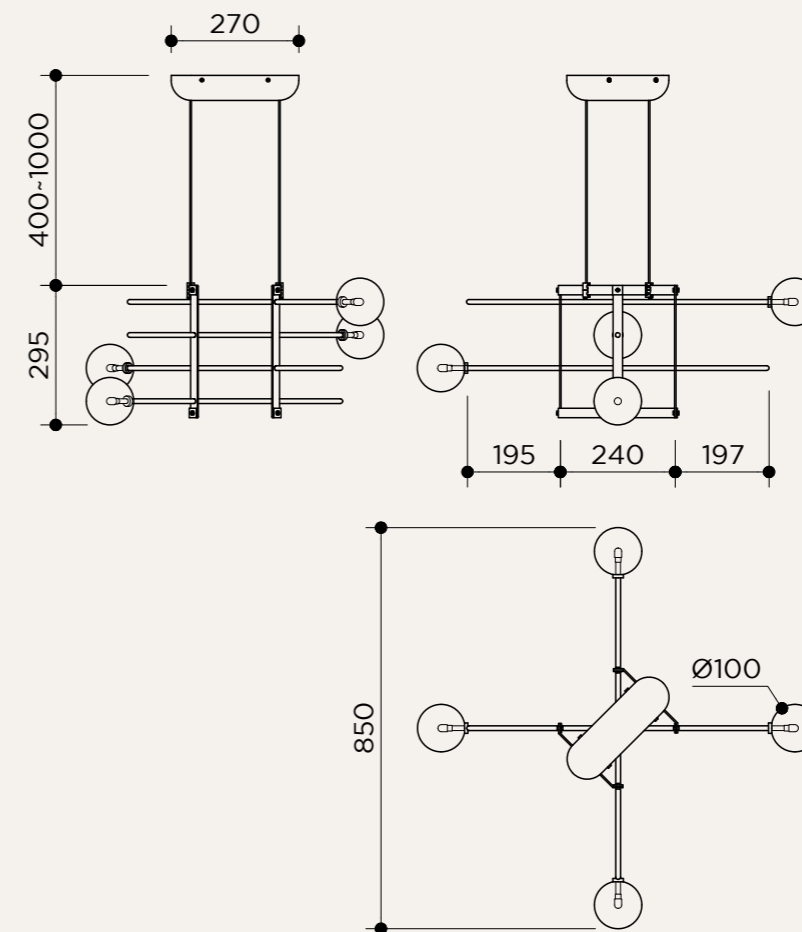

NAME	MODULAR 4
SKU	MOD.111
Typology	Pendant lights
Materials	Brass structure, blown glass from local production
Finishes	Available in different finishes, all the different options at the end of the catalogue
Power	Electricity travels through the structure without wires
Socket	G4
Wattage	Max 3 W Only LED
Voltage	12 V Power supply included
Included bulb	4 x G4 3 W 150 lm 2700k Dimmable
Collection	2018

BACKPLATE