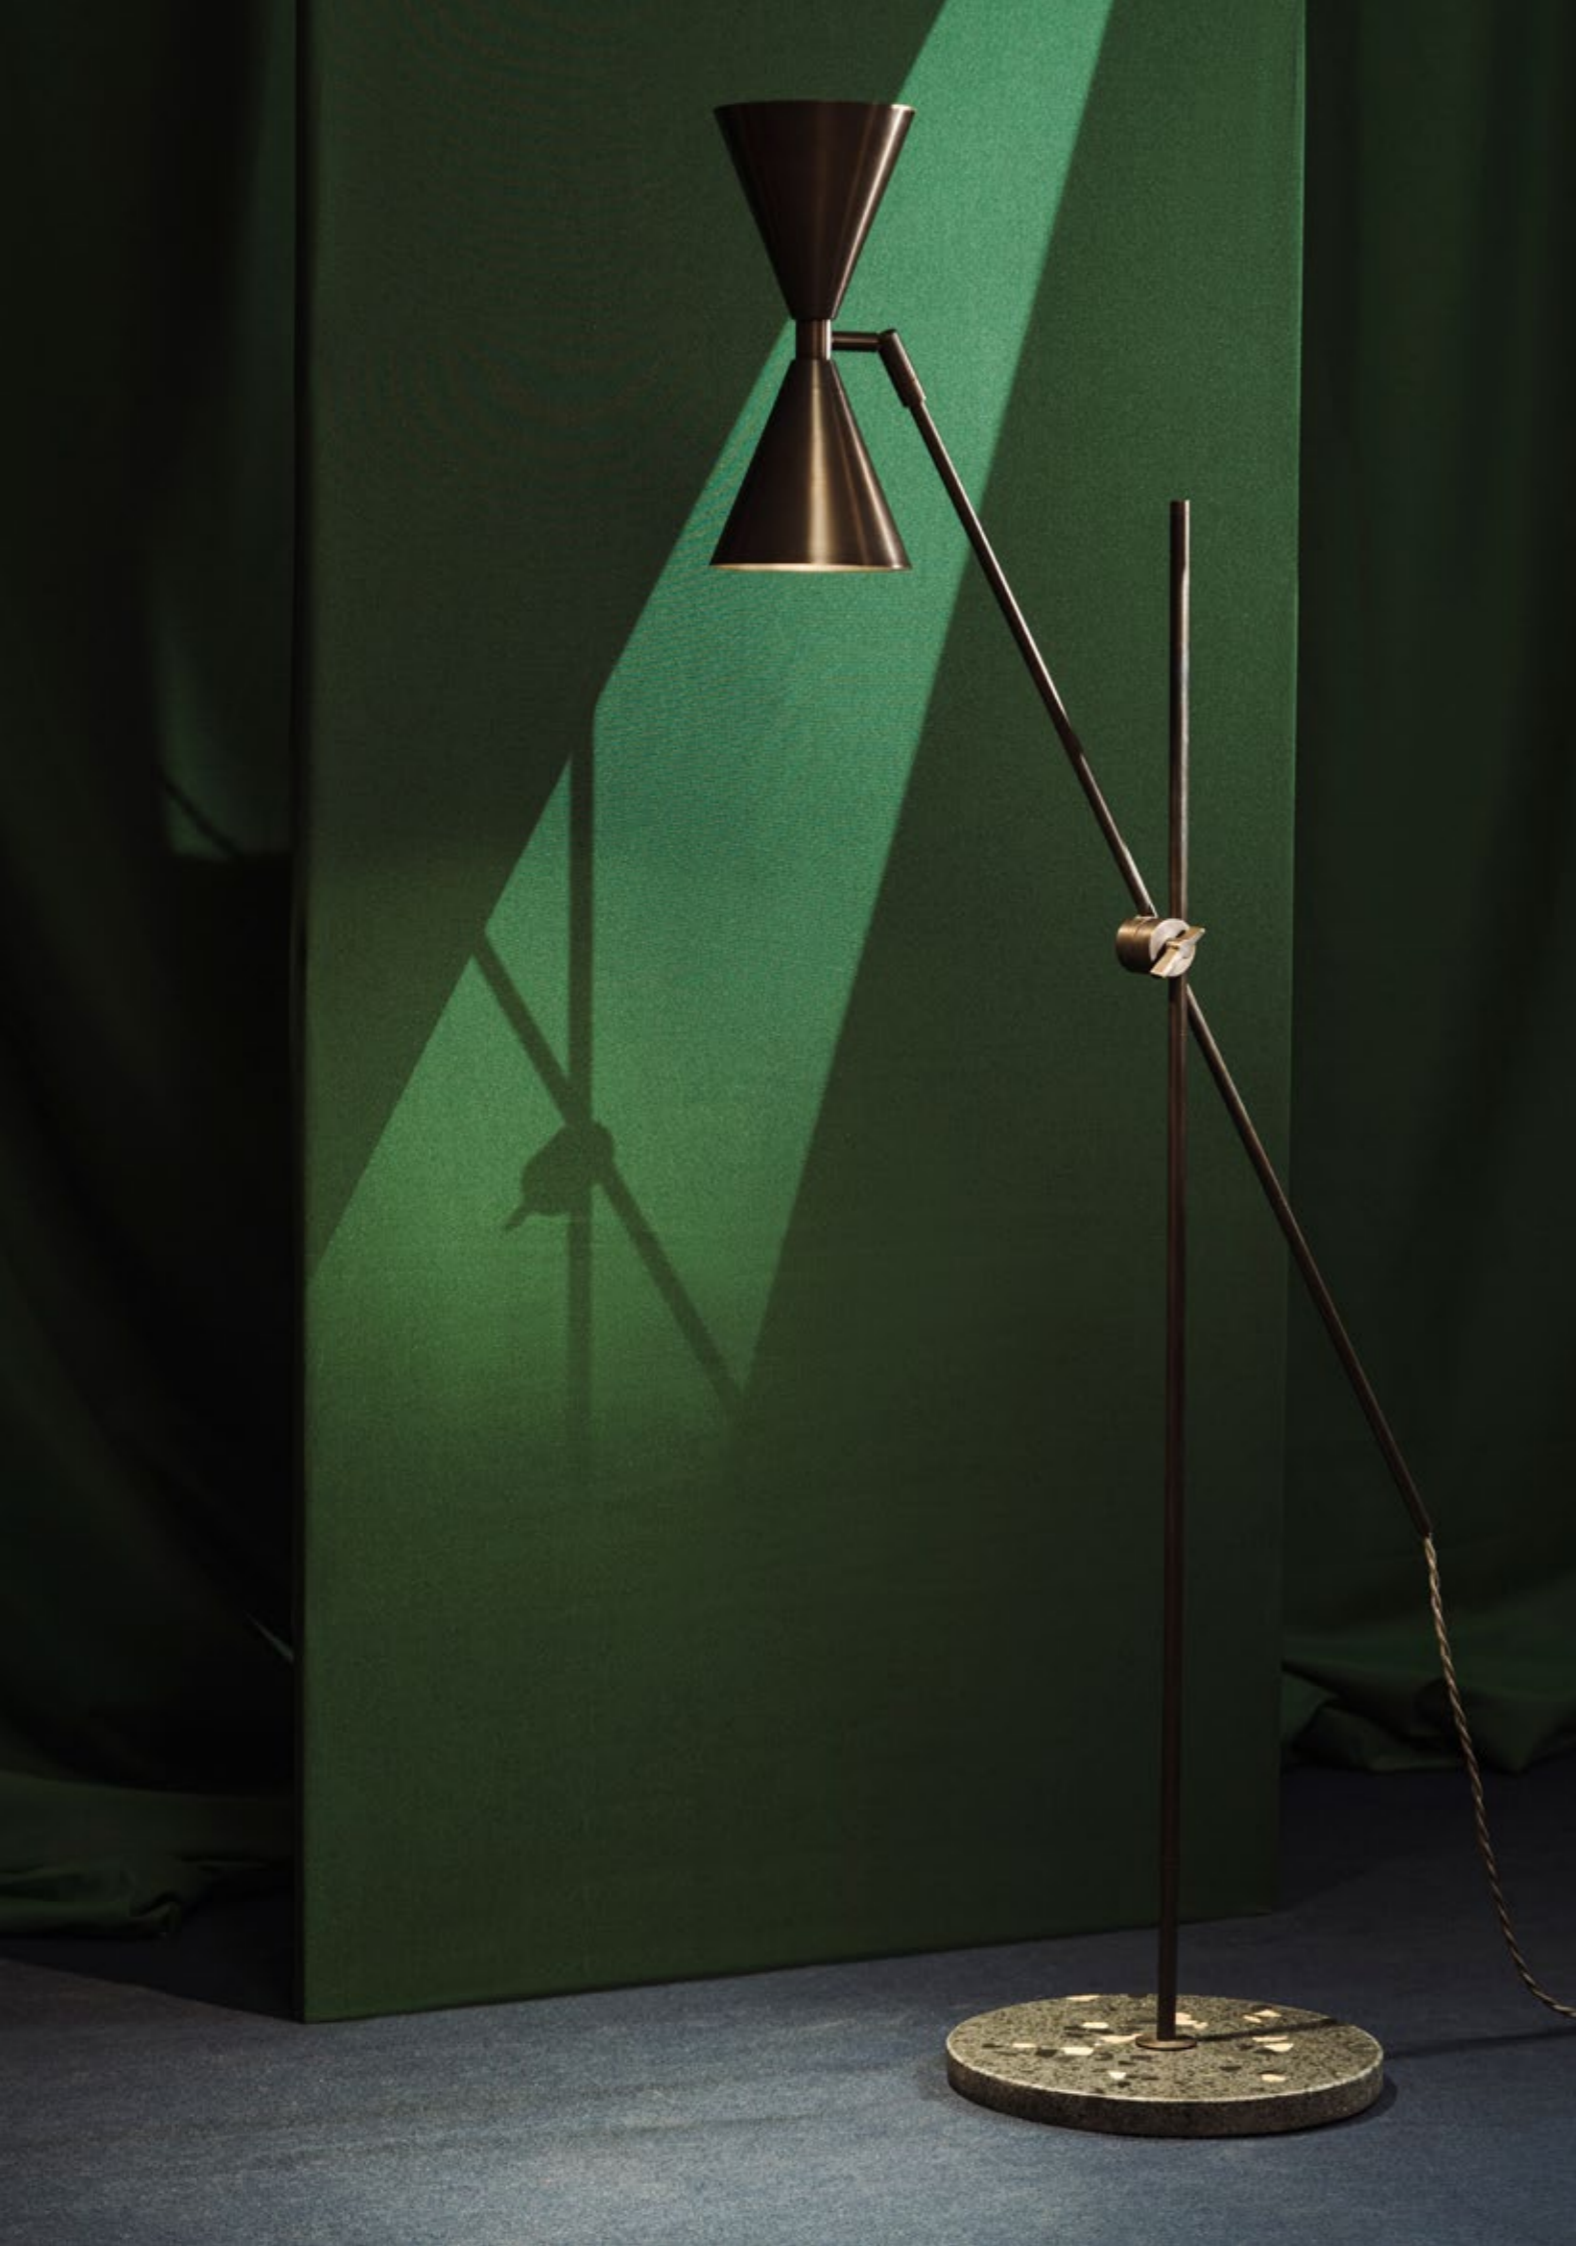

Max 15 W LED

Voltage

220/240 V

UK plug with or without switch

Included bulb

GU10 4,8 W 355 lm 2700k Dimmable

Collection

2019