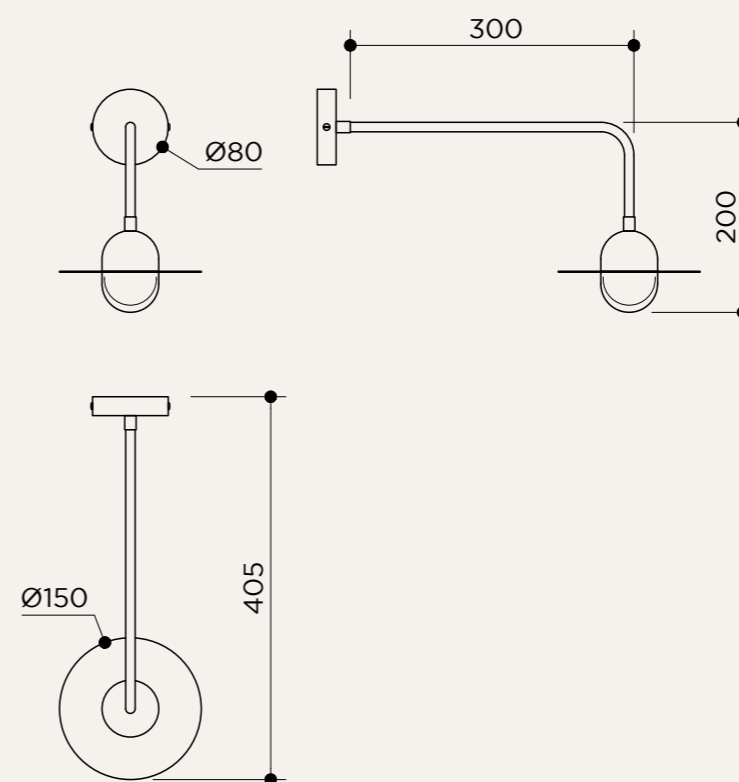

NAME	ALBA ARM
SKU	ALB.114
Typology	Wall lights
Materials	Brass, 3D printed PLA structure and optical lens
Finishes	Available in different finishes, all the different options at the end of the catalogue
Socket	G4
Wattage	Max 5 W Only LED
Voltage	220/240 V
Included bulb	G4 3 W 300 lm 2700k Dimmable
Collection	2018

BACKPLATE OPTIONS

BPO3