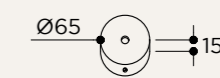

BACKPLATE OPTIONS

BP02/universal electrical box

BP02custom/ custom diameter

BP03

BP04

RT ball joint

NAME	ALBA TOP PENDANT XL VERTICAL
SKU	ALB.125
Typology	Pendant lights
Materials	Brass, 3D printed PLA structure and optical lens
Finishes	Available in different finishes, all the different options at the end of the catalogue
Socket	G9
Wattage	Max 5 W Only LED
Voltage	220/240 V
Included bulb	G9 4 W 480 lm 2700k Dimmable
Collection	2020