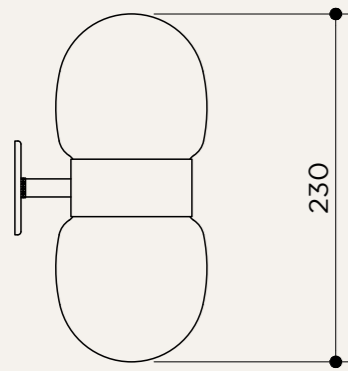

NAME	NUVOL DOUBLE - BRASS
SKU	NUV.122
Typology	Wall lights
Materials	Brass structure and opal glass
Finishes	Available in different finishes, all the different options at the end of the catalogue
Socket	G9
Wattage	Max 10 W Only LED
Voltage	220/240 V
Included bulb	2 x G9 4 W 480 lm 2700k Dimmable
Collection	2018

BACKPLATE

BP06