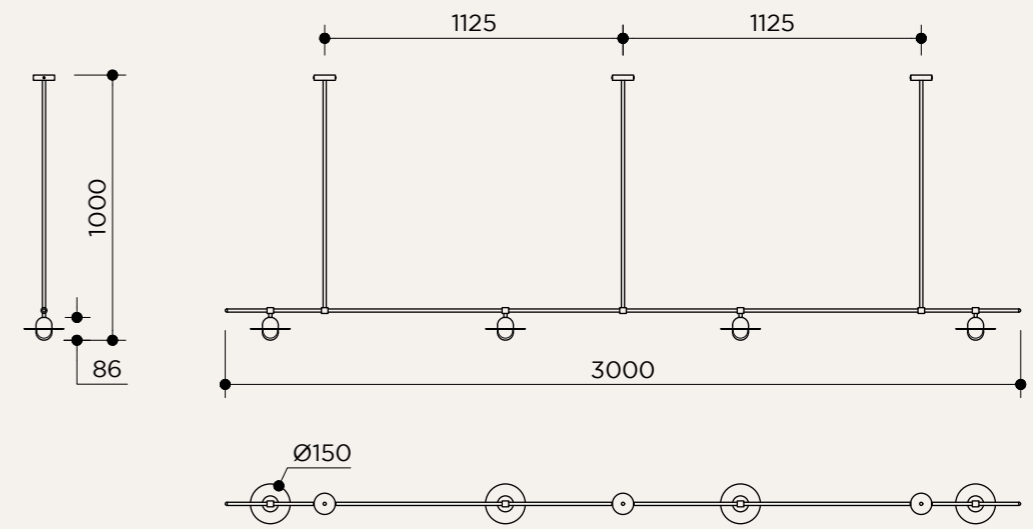

NAME	ALBA CHANDELIER
SKU	ALB.122
Typology	Pendant lights
Materials	Brass, 3D printed PLA structure and optical lens
Finishes	Available in different finishes, all the different options at the end of the catalogue
Socket	G4
Wattage	Max 5 W Only LED
Voltage	220/240 V
Included bulb	G4 3 W 300 lm 2700k Dimmable
Collection	2018

BACKPLATE OPTIONS