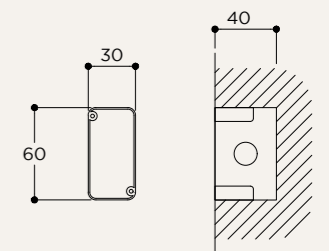

MOUNTING MEASUREMENTS

Special box included to install in the wall