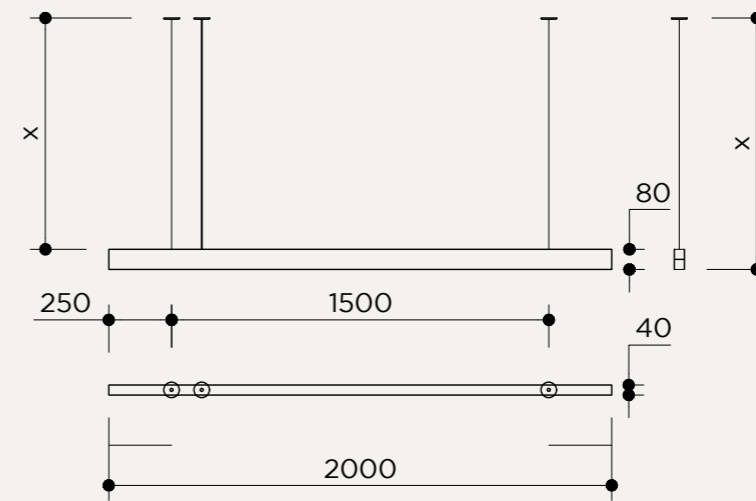

NAME	H PENDANT LAMP BY OHLAB
SKU	OOH.110
Typology	Pendant lights
Materials	Brass structure
Finishes	Available in different finishes, all the different options at the end of the catalogue
Model 24 V DC	56 W
Model 240 V AC	60 W
Included bulb	Integrated LED strip
Collection	2021