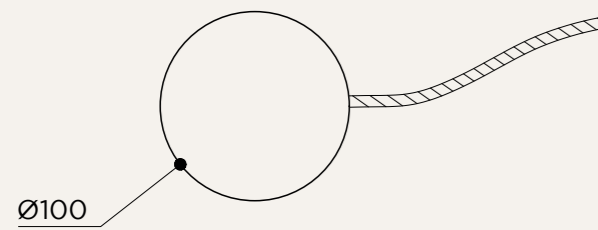

NAME	DISCO MINI TABLE
SKU	DSC.110
Typology	Table lights
Materials	Brass structure and opal glass
Finishes	Available in different finishes, all the different options at the end of the catalogue
Socket	G9
Wattage	Max 10 W Only LED
Voltage	220/240 V
Included bulb	G9 4 W 480 lm 2700k Dimmable
Collection	2019

CONNECTION CABLE

EU plug with switch

EU plug without switch

UK plug with or without switch