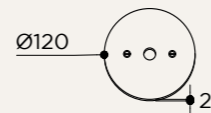

BP01SW/with toggle switch