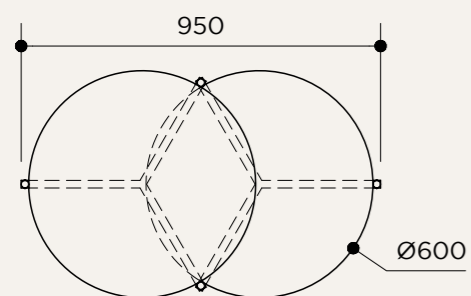

NAME	DOUBLE STAIRS COFFEE TABLE 80 Ø (4 LEGS)
SKU	CCT.116
Typology	Furniture
Structure material	Iron legs, brass connector piece
Table top material	Terrazzo/Stone finish
Finishes	Powder coating in black and raw brass
Collection	2019