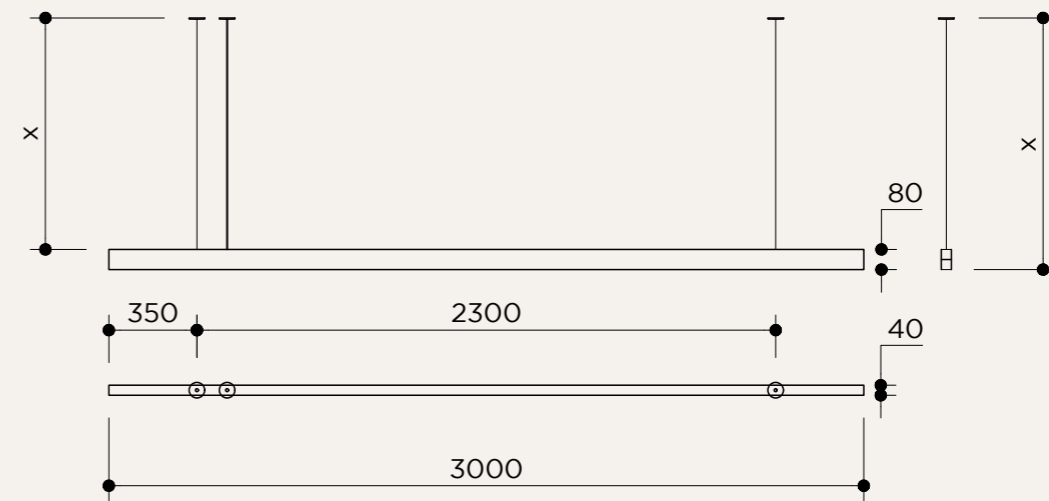

NAME	H PENDANT LAMP BY OHLAB
SKU	OOH.112
Typology	Pendant lights
Materials	Brass structure
Finishes	Available in different finishes, all the different options at the end of the catalogue
Model 24 V DC	84 W
Model 240 V AC	90 W
Included bulb	Integrated LED strip
Collection	2021

BACKPLATE OPTIONS

BP05

BP06