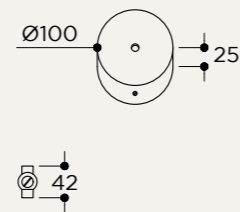

BACKPLATE OPTIONS