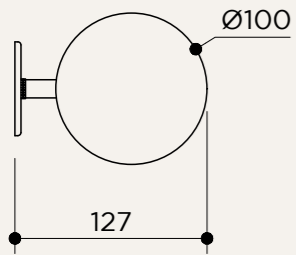

NAME	NUVOL DOUBLE - BRASS
SKU	NUV.122
Typology	Wall lights
Materials	Brass structure and opal glass
Finishes	Available in different finishes, all the different options at the end of the catalogue
Socket	G9
Wattage	Max 10 W Only LED
Voltage	220/240 V
Included bulb	2 x G9 4 W 480 lm 2700k Dimmable
Collection	2018

BACKPLATE

BP06