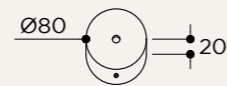

BACKPLATE OPTIONS