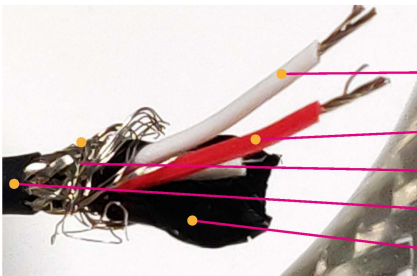

- Pulse Microline
- Pulse Microline
- Pulse Hairline
- Pulse Modeline
- Pulse Hairline
- Pulse Hairline
- Pulse Hairline
- Pulse Earthline
- Pulse Modeline
- Pulse Hairline
- Special PVC Outer
- Secondary Shield | Special Foil
- Shield Braid | Tinned Copper

Signal Conductors:

All as per HB spec.
 All Silver Plated
 All High Purity Copper
 All Teflon Outer

- Special PVC Outer
- Special Filler
- Special Ground/Power Conductor
- Shield Braid | Tinned Copper

Special Ground/Power Conductor