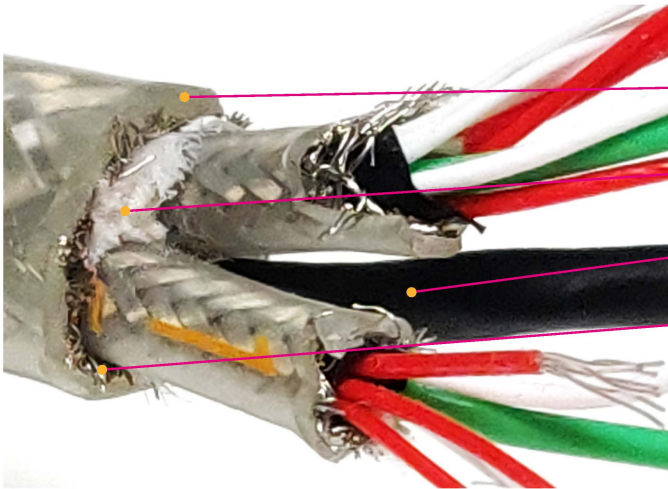

- Pulse Microline
- Pulse Microline
- Pulse Hairline
- Pulse Modeline
- Pulse Hairline
- Pulse Hairline
- Pulse Hairline
- Pulse Earthline
- Pulse Modeline
- Pulse Hairline
- Special PVC Outer
- Secondary Shield | Special Foil
- Shield Braid | Tinned Copper

Signal Conductors:

All as per HB spec.
 All Silver Plated
 All High Purity Copper
 All Teflon Outer

- Special PVC Outer
- Special Filler
- Special Ground/Power Conductor
- Shield Braid | Tinned Copper

Special Ground/Power Conductor

- Tinned Copper | PVC Outer
- Tinned Copper | PVC Outer
- Shield Braid | Tinned Copper
- Special PVC Outer
- Secondary Shield | Special Foil