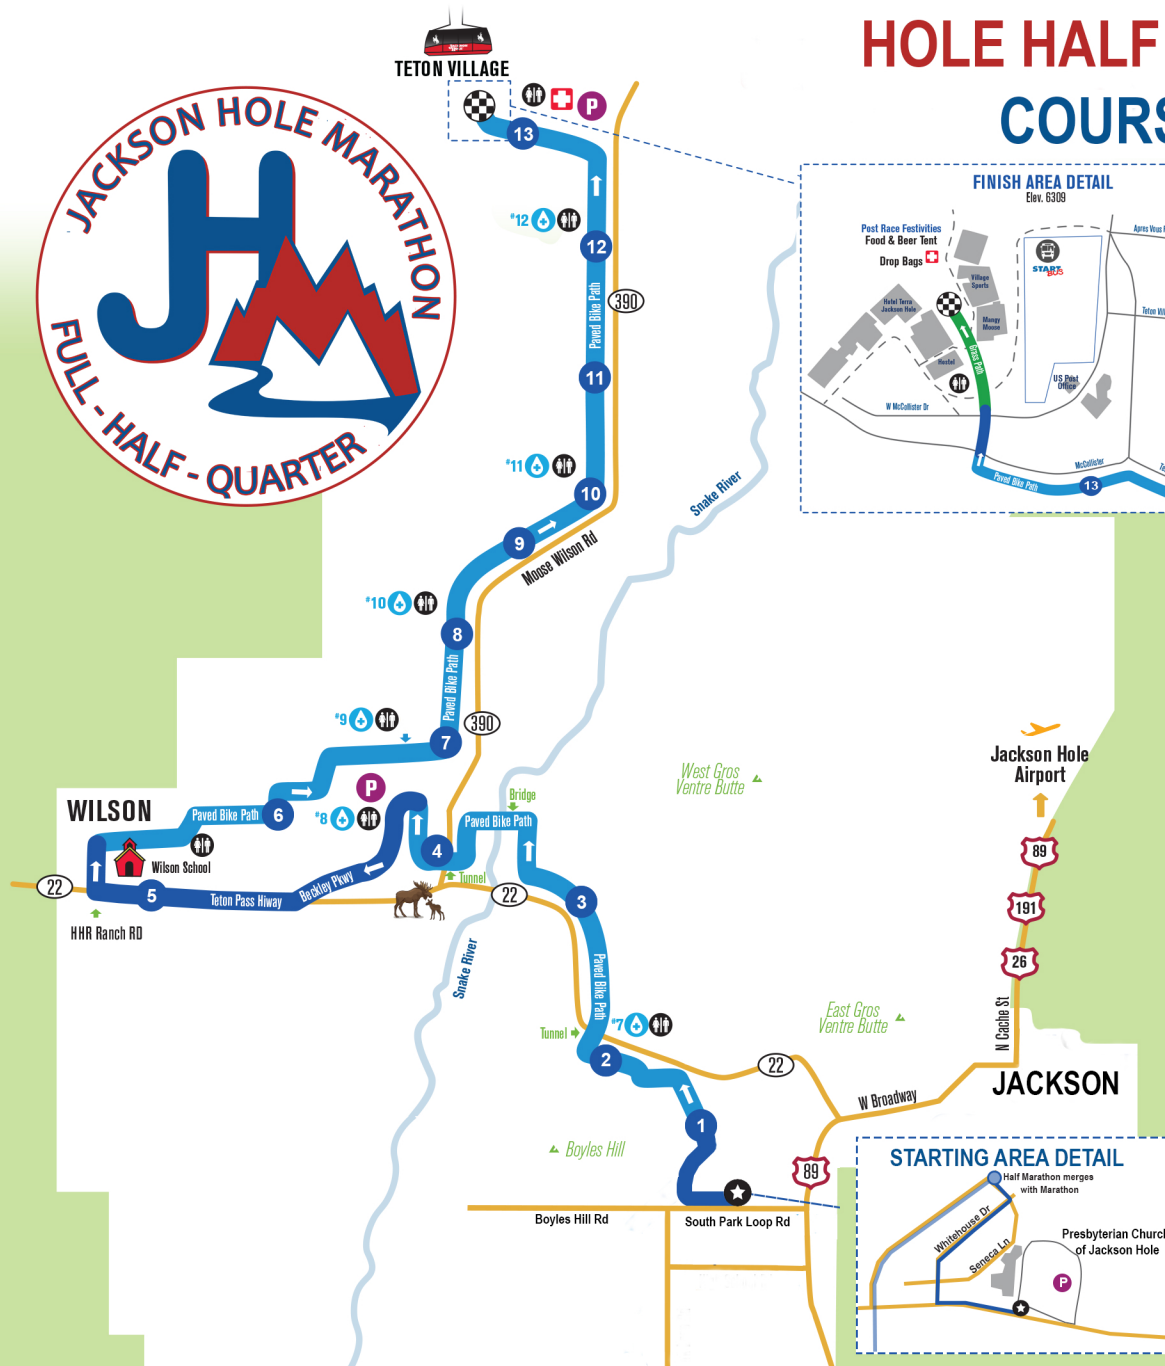

HOLE HALF MARATHON COURSE MAP

MAP LEGEND

- Course on Roads
- Course on Paved Bike Path
- Local Roads & Hiways
- Race Directional Arrows
- Race Start
- Race Finish
- Mile Marker
- Aid/Water Station
- Toilets
- Parking
- Medical