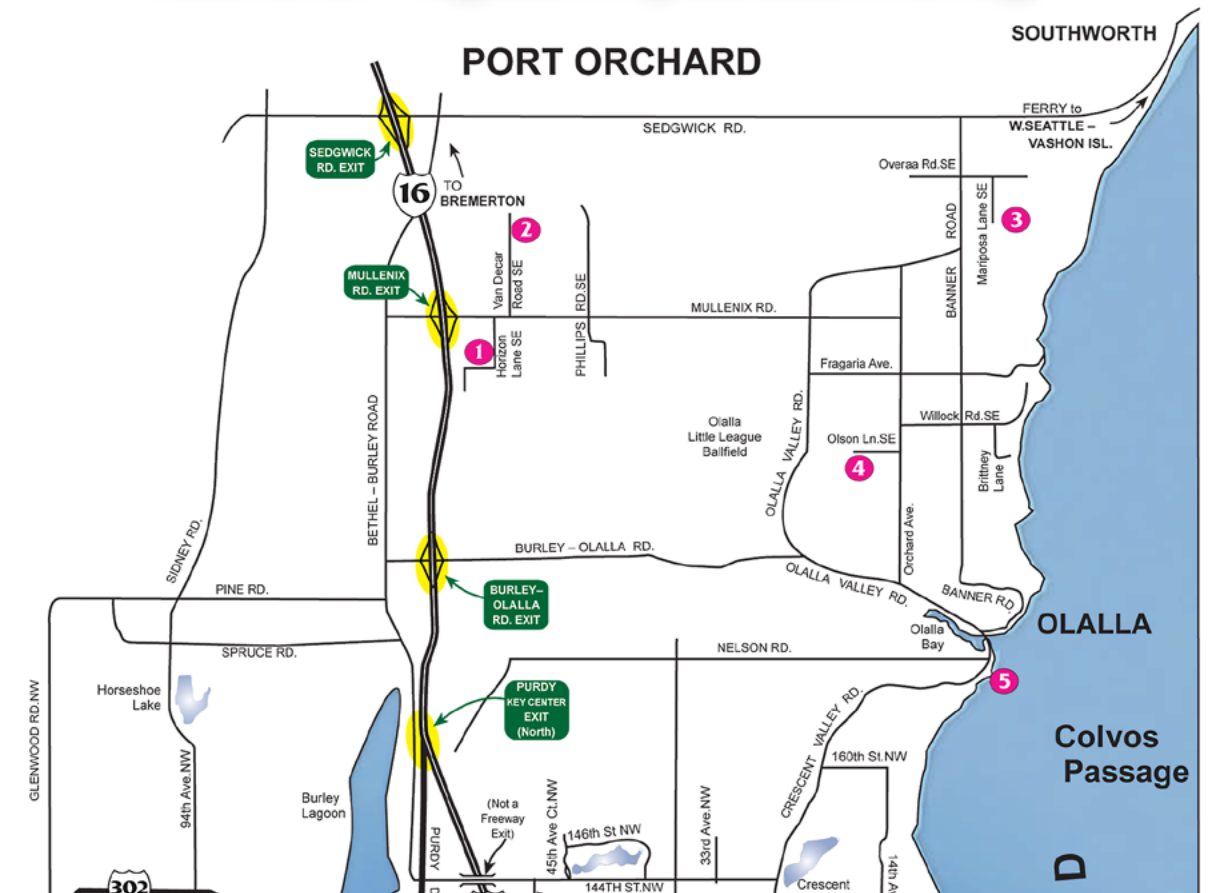

Scan this QR
 Code to Visit

GHOST Website

Scan this QR
 Code to Visit

GHOST Studio
 Maps Web Page

WATCH FOR
 THESE ROAD SIGNS!

Pick Up Your
 OST 2022 Map
 at Your Local
 Gig Harbor
 Art Gallery

The 30th

GIG HARBOR
 Open Studio Tour