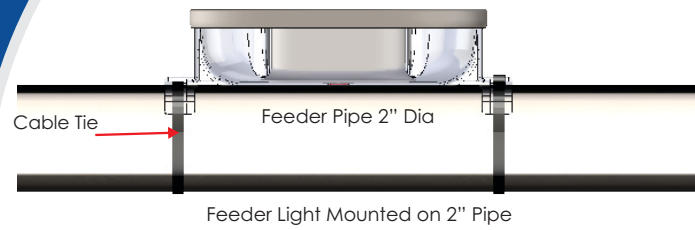

OverFeed 5

A patented reflector light fixture designed to push light to the sidewalls. Overdrive's continued highest quality standard with high LPW and Dimmable features and PRICED TO COMPETE!

Introducing Overdrive's **PATENTED**

24V DC Feeder Light Fixture
5W/500 lumen
100 LPW/5000K

Note : - .Green marked light pattern is for LED Feeder Light
2. Red marked Light pattern is for traditional bulb 6W Directional.

Introducing High Efficiency 5W LED Feeder Light Fixture.

- Specially designed 'Patented' internal reflector directs the light to the side walls and provides uniform light even at low mounting heights
- LED Chip are coated with DOW Optical grade silicon to provide Long life to LED and prevents damages due to corrosive gases
- PC cover to protect LED from moisture and environmental gases
- Larger MCPCB for cooler LED operations
- Gasket construction to prevent Water and corrosive gas preventing LED damage
- Priced with the same cost effectiveness as other Overdrive LED ag models.