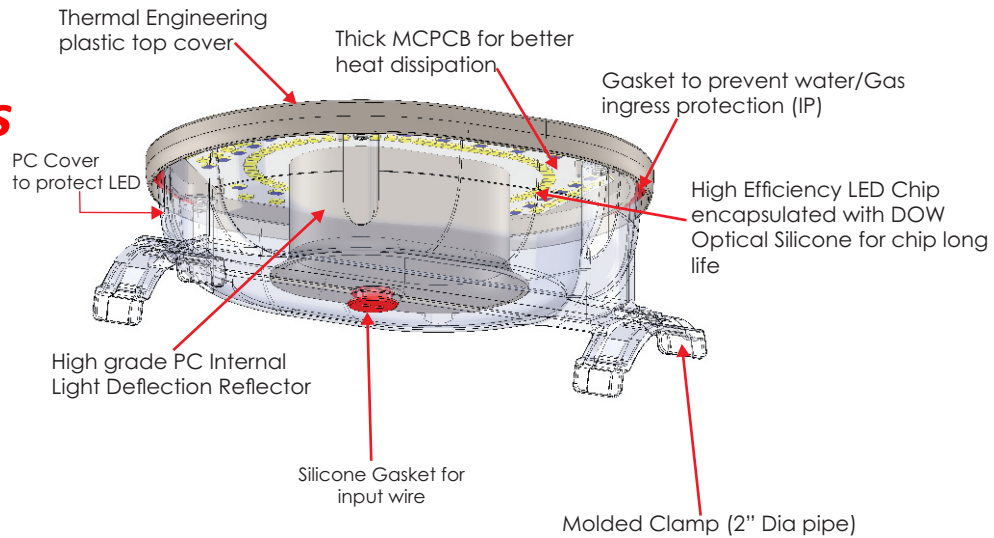

OverFeed 5

A patented reflector light fixture designed to push light to the sidewalls. Overdrive's continued highest quality standard with high LPW and Dimmable features and PRICED TO COMPETE!

Introducing Overdrive's **PATENTED**

24V DC Feeder Light Fixture
5W/500 lumen
100 LPW/5000K

Note : - .Green marked light pattern is for LED Feeder Light
2. Red marked Light pattern is for traditional bulb 6W Directional.

Introducing High Efficiency 5W LED Feeder Light Fixture.

- Specially designed 'Patented' internal reflector directs the light to the side walls and provides uniform light even at low mounting heights
- LED Chip are coated with DOW Optical grade silicon to provide Long life to LED and prevents damages due to corrosive gases
- PC cover to protect LED from moisture and environmental gases
- Larger MCPCB for cooler LED operations
- Gasket construction to prevent Water and corrosive gas preventing LED damage
- Priced with the same cost effectiveness as other Overdrive LED ag models.