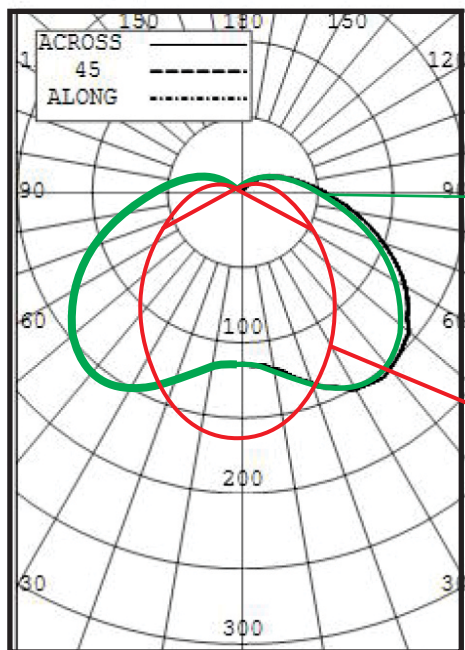

24V DC Feeder Light Fixture
5W/500 lumen
100 LPW/5000K

Note : - .Green marked light pattern is for LED Feeder Light
2. Red marked Light pattern is for traditional bulb 6W Directional.

Introducing High Efficiency 5W LED Feeder Light Fixture.