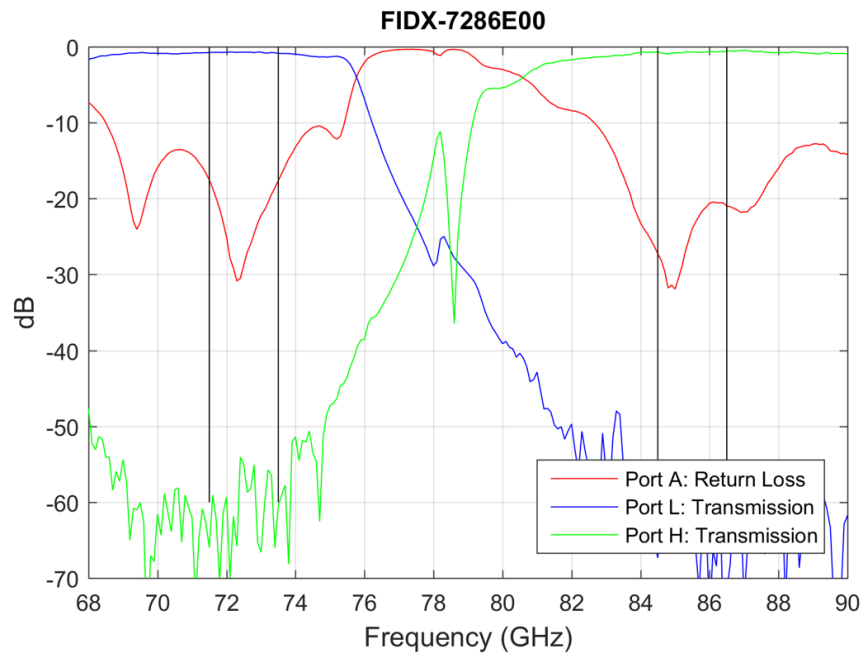

Typical Test Data