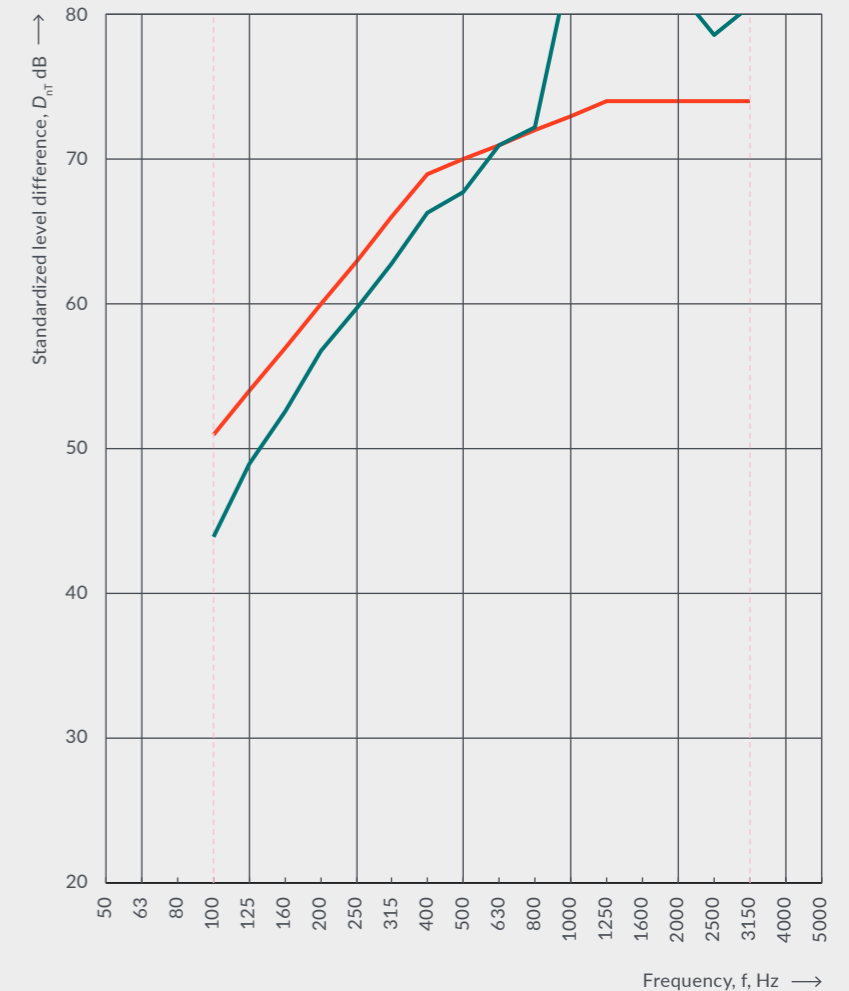

≥ = limit of measurement

Separating element area 9m²
Source room volume 50m³
Receiving room volume 50m³

Rating according to ISO 717-1

$D_{nT,w}(C;C_{tr}) = 70(-3;-9)$ dB
Evaluation based on field measurements results obtained in one-third-octave bands by an engineering method.

$C_{50-3150} =$ dB $C_{tr,50-3150} =$ dB

$C_{50-5000} =$ dB $C_{tr,50-5000} =$ dB

$C_{100-5000} =$ dB $C_{tr,100-5000} =$ dB

--- Frequency range according to ISO 140-4

— Shifted ISO 717-1 curve

— Measured data