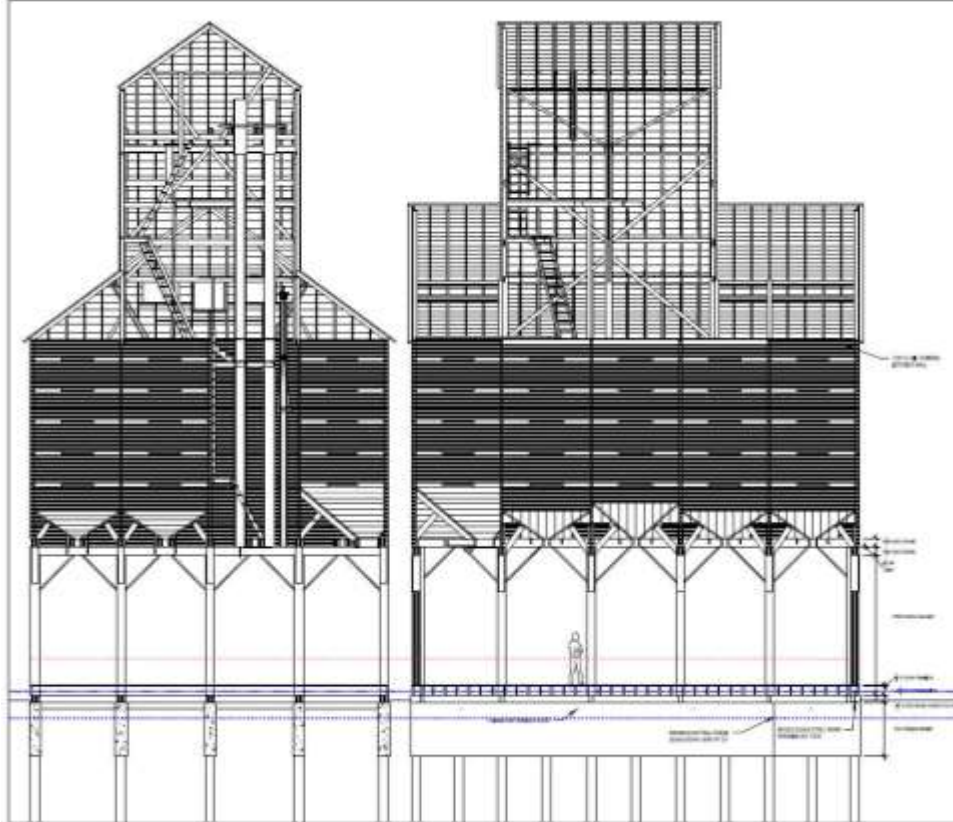

What has been accomplished to date...

- DC Granary listed on the National and State Historic Register
- DC Granary moved to original location
- Compiled design and construction teams
- Foundation engineering completed
- GEI laser scan for precise 3D representation and measurements
- Cleaned top to bottom, windows screened, new roof
- Granary Executive Director hired
- Lease and amendment #2 with the City finalized
- Door County Community Foundation engagement
- SBHSF Committees established
 - Fundraising
 - Grant proposals
 - Marketing and branding
 - Design