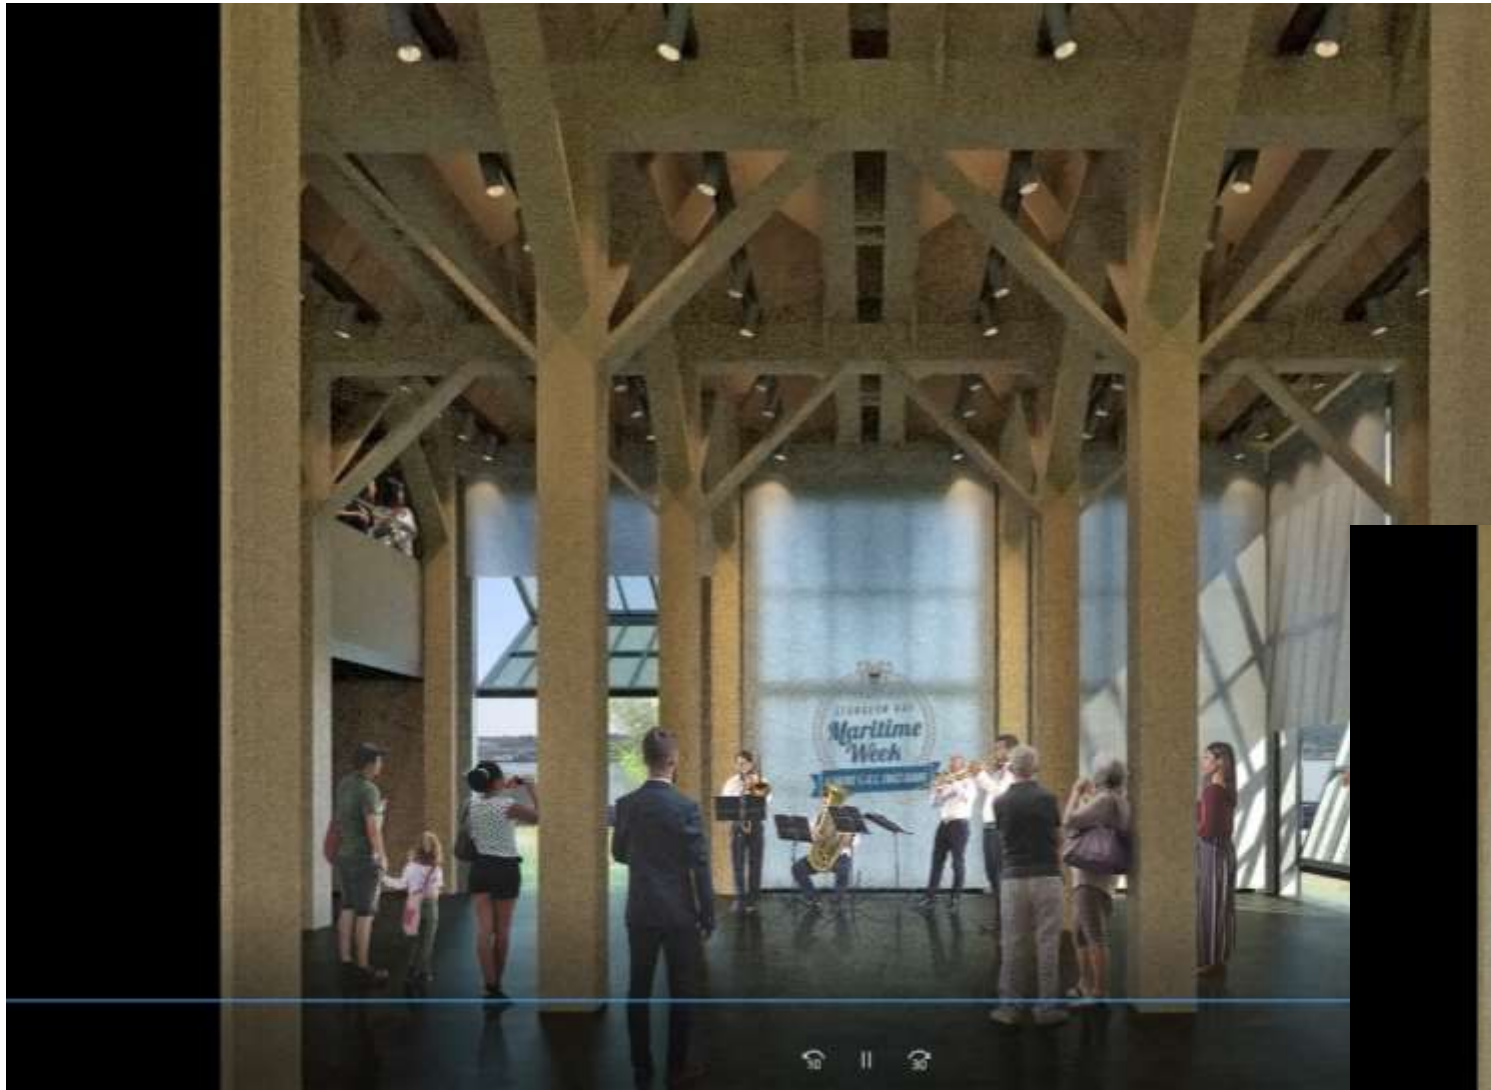

First Floor