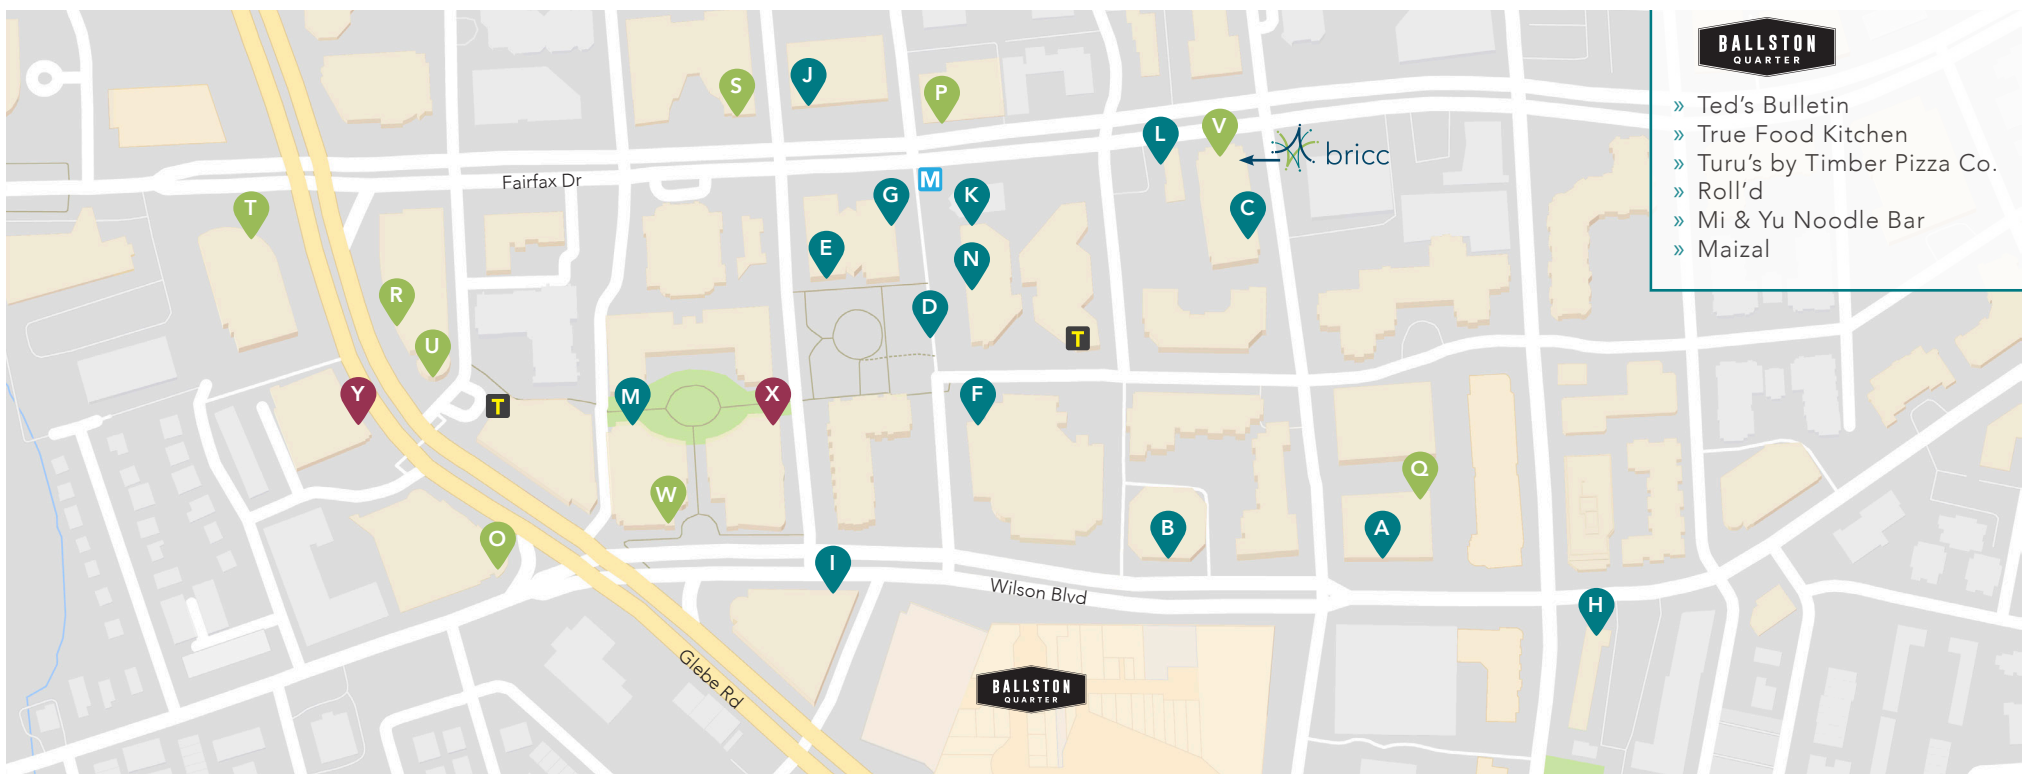

Casual / Grab & Go

name	type	cost	address
A. Sweetgreen	Salads	$	4075 Wilson Blvd.
B. Cava	Mediterranean	$	4121 Wilson Blvd.
C. The Marketplace	Café	$	4100 Fairfax Dr.
D. Food Trucks	Variety of cuisines	$-$	Near Ballston Metro
E. Potbelly	Sandwiches/Salads	$	4250 Fairfax Dr.
F. Dunkin Donuts	Coffee/Breakfast	$	4201 Wilson Blvd. #130
G. Cosi	Sandwiches/Pizza	$	4250 Fairfax Dr. #1
H. &pizza	Pizza	$	3924 Wilson Blvd.
I. Chipotle	Mexican	$	4300 Wilson Blvd.
J. Zoe's Kitchen	Mediterranean	$$	4245 Fairfax Dr, Ste. 150
K. Sushi 2 Go	Sushi	$$	901 N Stuart St. Ste. 117
L. Ihop	Diner/Breakfast	$	935 N Stafford St.
M. Big Buns	Burgers	$$	4401 Wilson Blvd.
N. Starbucks	Café/Coffee	$	901 N Stuart St.

Sit Down

name	type	cost	address
O. Mussel Bar & Grille	American	$$	800 N Glebe Rd.
P. Rus Uz	Russian	$$	1000 N Randolph St.
Q. Rustico	American/Italian	$$	4075 Wilson Blvd.
R. Crafthouse	American/Craft Beer	$$	901 N Glebe Rd. #105
S. Uncle Julio's	Mexican	$$	4301 Fairfax Dr. #100
T. Buffalo Wild Wings	American/Sports Bar	$$	950 N Glebe Rd. #130
U. P.F. Changs	Asian Fusion	$$	901 N Glebe Rd.
V. Bronson Bierhall	American, German, Sandwiches	$$	4100 Fairfax Dr.
W. Nando's Peri-Peri	Portuguese Chicken	$$	4401 Wilson Blvd.

Private Room

name	type	cost	address
X. Grand Cru	French, American	$$	4301 Wilson Blvd. #100
Y. Bistro 1521	Filipino, Asian Fusion	$$	900 N Glebe Rd. #100

- » Ted's Bulletin
- » True Food Kitchen
- » Turu's by Timber Pizza Co.
- » Roll'd
- » Mi & Yu Noodle Bar
- » Maizal