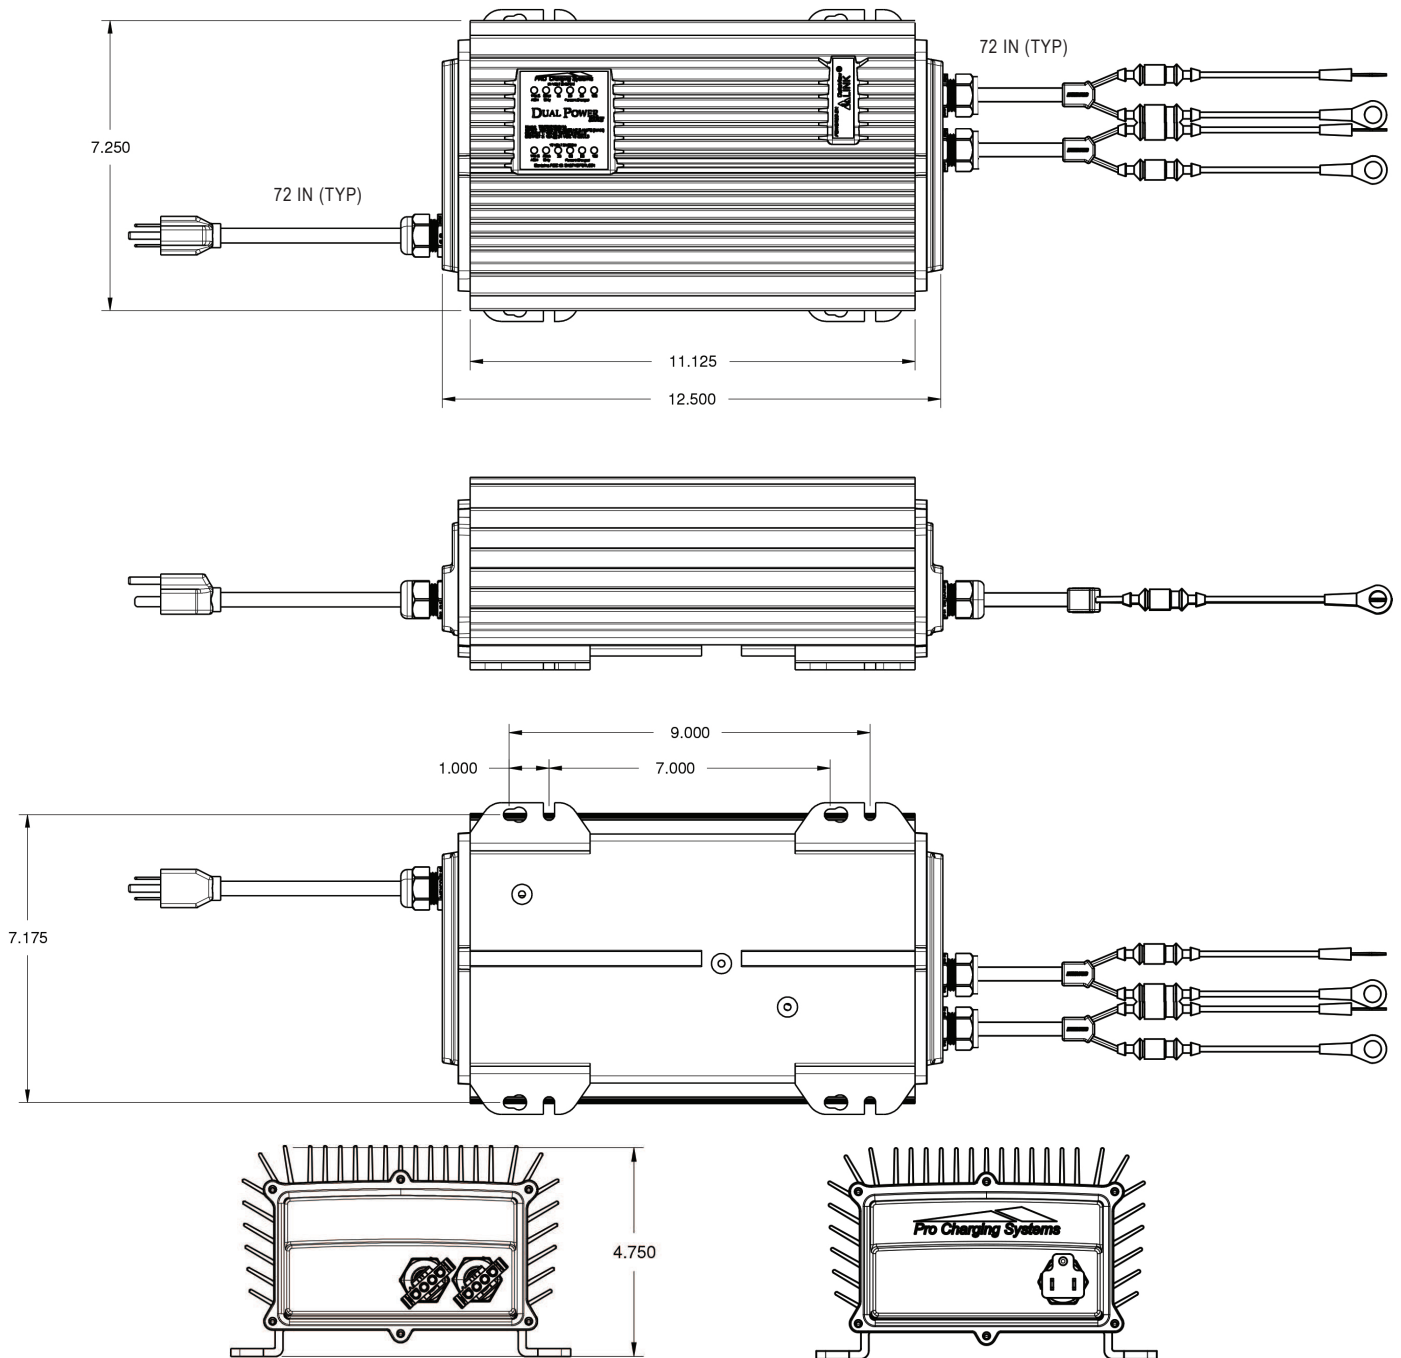

Dual Power Spec Sheet

Pro Charging Systems high frequency chargers have a smaller footprint and lighter weight than our transformer based chargers. For more details contact PCS at 866.755.8399.

Part Number: DP36/12 (36V & 12V Dual Output)

- 12.5" x 7.25" x 4.75"
- 12 POUNDS
- 800 WATT PLATFORM
- INPUT: 85-265 VAC 50-60 HZ
- IP67 IP68 PENDING
- UL 1564, CE

- 89% OVERALL EFFICIENCY
- .98 POWER FACTOR
- DELIVERABLE AS SINGLE OUTPUT OR DUAL OUTPUT
- BTLE COMMUNICATION VIA ANDROID AND iOS APP
- CANbus OPTION (J1939/NMEA2000)
- FIELD BOOTLOADABLE FIRMWARE VIA BTLE