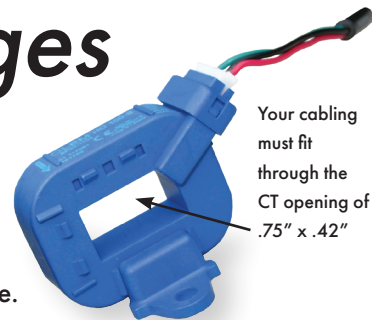

Lithium Battery Gauges

For use with 12V-48V batteries

Your cabling must fit through the CT opening of .75" x .42"

Each Lithium Battery Gauge includes a Current Transducer (CT).

What does this mean for you? Accurate real-time state of charge reading. Typical gauges cannot precisely detect lithium battery levels as they charge/discharge. The CT allows the gauge to accurately track amp hours in and amp hours out.

Utility Vehicles

Scrubbers

and More...

Round Gauges Weight: 8 oz. Size: 2.25" diameter x 2.5"L For cable length and installation details, please see our installation guide.

Rectangular Gauges Weight: 8 oz. Size: 2.1" x 1.25" For cable length and installation details, please see our installation guide.