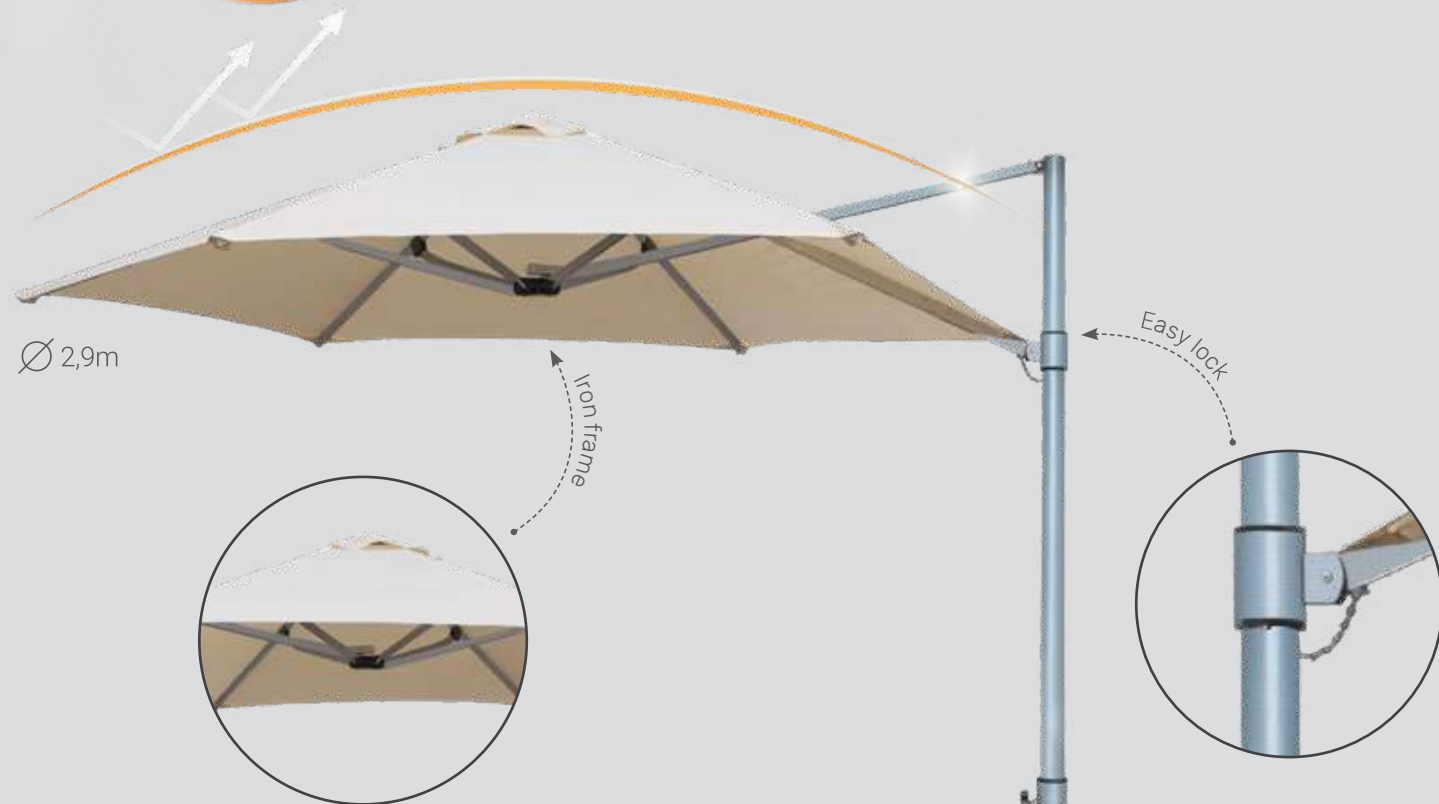

Swing Chair: W59" D29.5" H49" Standing frame: W69" D45" H71"

OUTDOOR COLLECTION 2024

COLLECTION

Accessories

GOOD PROTECTION

MAKES YOUR PARASOL LAST LONGER

UV Protection
SPF 50+

WATER RESISTANT WASHABLE EASY TO CLEAN

Parasol PARA-001
Iron frame
Parasol fabric
Dimension 2,9 x 2,5m

Parasol Base Size: 60x6cm Weight: 30kg Material: Stone

GOOD PROTECTION

MAKES YOUR
PARASOL
LAST LONGER

Parasol PARA-005
Iron frame, parasol fabric
• Dimension 2,9 x 2,5m