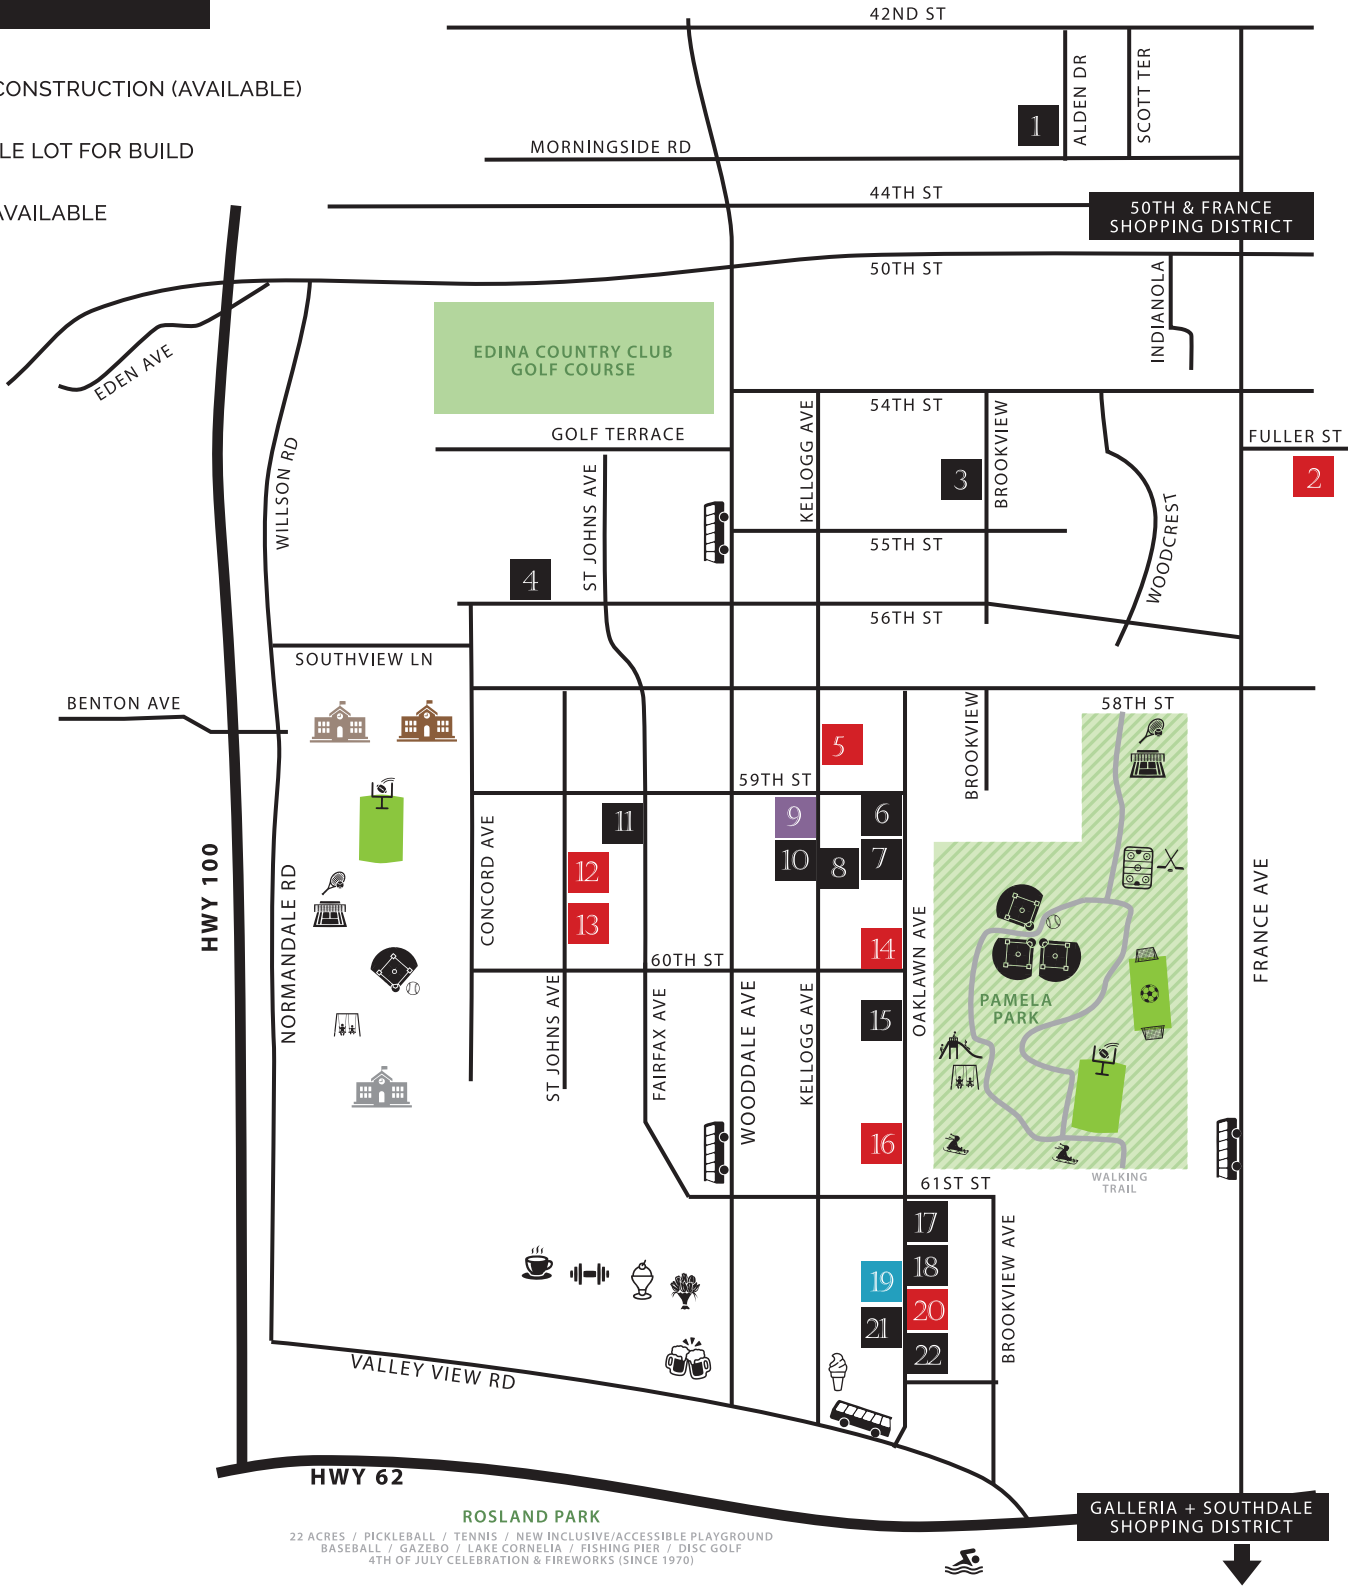

- UNDER CONSTRUCTION (AVAILABLE)
- AVAILABLE LOT FOR BUILD
- MODEL AVAILABLE
- SOLD

\* Map not to scale. For illustration purposes only.

- |  |                             |  |                     |  |                               |  |                      |
|--|-----------------------------|--|---------------------|--|-------------------------------|--|----------------------|
|  | FRENCH IMMERSION ELEMENTARY |  | PATISSERIE MARGO    |  | ARTISTIC FLORAL               |  | BUS LINE             |
|  | SOUTH VIEW MIDDLE SCHOOL    |  | PHYSICAL CULTURE(v) |  | TOWN HALL BREWERY/RESTAURANT  |  | EDINA AQUATIC CENTER |
|  | CONCORD ELEMENTARY          |  | SNUFFY'S MALT SHOP  |  | NEIGHBORHOOD ICE CREAM SHOPPE |  |                      |

MAPPED HOMES

---

1 - 4248 ALDEN	13 - 5933 ST. JOHNS
2 - 3505 FULLER	14 - 5928 OAKLAWN
3 - 5428 BROOKVIEW	15 - 6008 OAKLAWN
4 - 4604 W 56TH	16 - 6044 OAKLAWN
5 - 5837 KELLOGG	17 - 6101 OAKLAWN
6 - 5900 OAKLAWN	18 - 6105 OAKLAWN
7 - 5904 OAKLAWN	19 - 6108 OAKLAWN
8 - 5921 KELLOGG	20 - 6109 OAKLAWN
9 - 5904 KELLOGG	21 - 6112 OAKLAWN
10 - 5908 KELLOGG	22 - 6133 OAKLAWN
11 - 5908 FAIRFAX	
12 - 5925 ST. JOHNS	