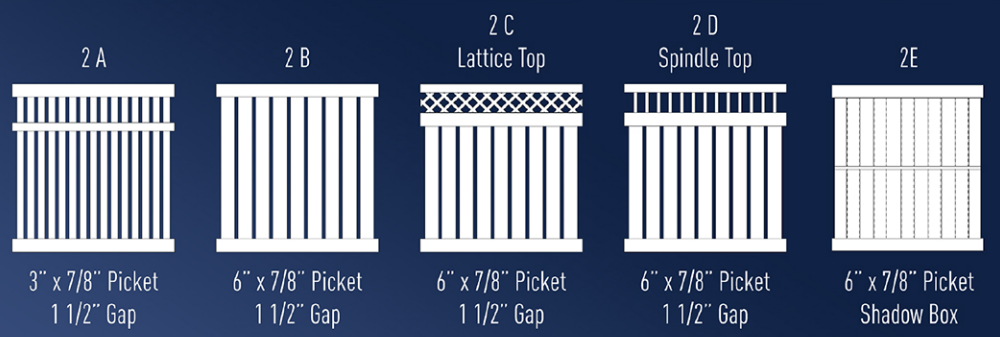

3 Standard colors available, (*white, tan and mocha walnut*) with 40 special order colors possible to match your home or backyard decor.

Privacy vinyl fence sections are offered in 72" (6ft.) and 96" (8ft.) widths. 96" wide sections include an aluminum insert in the bottom rail.

- Heights: 60, 72 and 96 inches
- Post: 5" x 5" x .135" wall
- Gate Posts include a metal insert
- USA manufactured, VMA certified

Semi-Privacy vinyl fence sections are offered in 72" (6ft) and 96" (8ft) widths. 96" wide sections include an aluminum insert in the bottom rail.

- Heights: 60, 72 and 96 inches
- Post: 5" x 5" x .135" wall
- Gate Posts include a metal insert
- USA manufactured, VMA certified

Picket vinyl fence sections are offered in 72" (6ft.) and 96" (8ft.) widths. 96" wide sections include an aluminum insert in the bottom rail.

- Heights: 36, 48 and 60 inches
- Post: 4" x 4" x .135" wall
- Gate Posts include a metal insert
- USA manufactured, VMA certified
- All styles offered in: *Open Top, Closed Top, Arched Top and Scalloped Top*