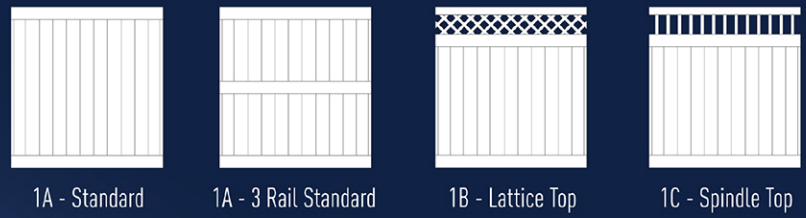

3 Standard colors available, (*white, tan and mocha walnut*) with 40 special order colors possible to match your home or backyard decor.

Privacy vinyl fence sections are offered in 72" (6ft.) and 96" (8ft.) widths. 96" wide sections include an aluminum insert in the bottom rail.

- Heights: 60, 72 and 96 inches
- Post: 5" x 5" x .135" wall
- Gate Posts include a metal insert
- USA manufactured, VMA certified

Semi-Privacy vinyl fence sections are offered in 72" (6ft) and 96" (8ft) widths. 96" wide sections include an aluminum insert in the bottom rail.

- Heights: 60, 72 and 96 inches
- Post: 5" x 5" x .135" wall
- Gate Posts include a metal insert
- USA manufactured, VMA certified

Picket vinyl fence sections are offered in 72" (6ft.) and 96" (8ft.) widths. 96" wide sections include an aluminum insert in the bottom rail.

- Heights: 36, 48 and 60 inches
- Post: 4" x 4" x .135" wall
- Gate Posts include a metal insert
- USA manufactured, VMA certified
- All styles offered in: *Open Top, Closed Top, Arched Top and Scalloped Top*