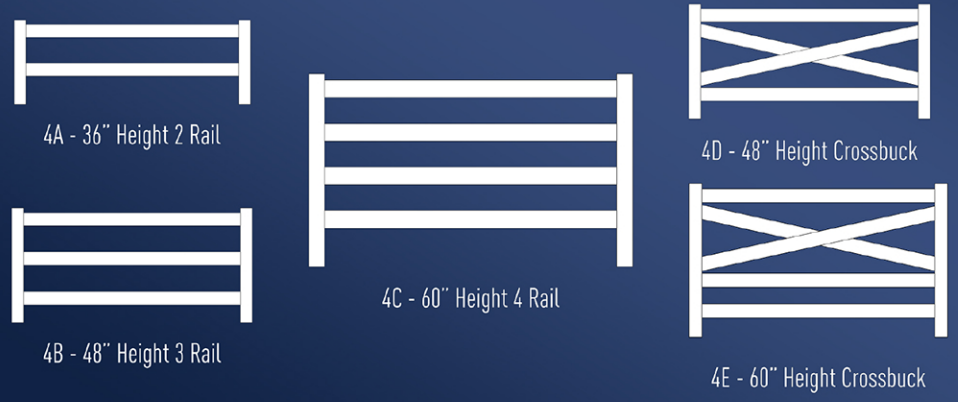

Ranch Rail fence sections are offered in 192" (16ft.) width with posts installed 96" center to center.

- Heights: 36, 48 and 60 inches
- Rails: 5 1/2" x 1 1/2"
- Post: 5" x 5" x .135" wall
- Gate Posts include a metal insert
- USA manufactured, VMA certified