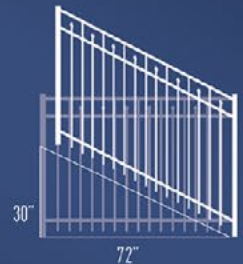

Belhaven: Smooth Top
Heights: 36", 48", 54", 60" & 72"

Claremont: Smooth Top with Pickets
Heights: 36", 48", 54", 60" & 72"

Drexel: Alternating Picket Top
Heights: 36", 48", 54", 60" & 72"

Elon: 2-Rail Smooth Top
Heights: 36", 48", 54", & 60"

Fairview: Arched Picket Top
Heights: 36", 48", 54", & 60"

Available Colors

Black

Bronze

White

Asheville & Drexel
Standard Picket: 60" Flush Bottom & 72"
Double Picket: 48", 54", 60" & 72"

Belhaven & Claremont
Standard Picket: 54" Flush Bottom, 60" & 72"
Double Picket: 48", 54", 60" & 72"

Elon
Standard Picket: 48", 54" & 60"
Double Picket: 48", 54" & 60"

Fairview
Standard Picket: 60"

Heights

Configurations

Standard Picket

*Double Picket

*Puppy Picket

Spear Top Puppy Picket

Fence sections can rack up to 30" over 72" when rails are triple punched. Standard punched sections will rack 15" over 72". Specify triple punch when ordering if more than 15" of racking is required.

Gates