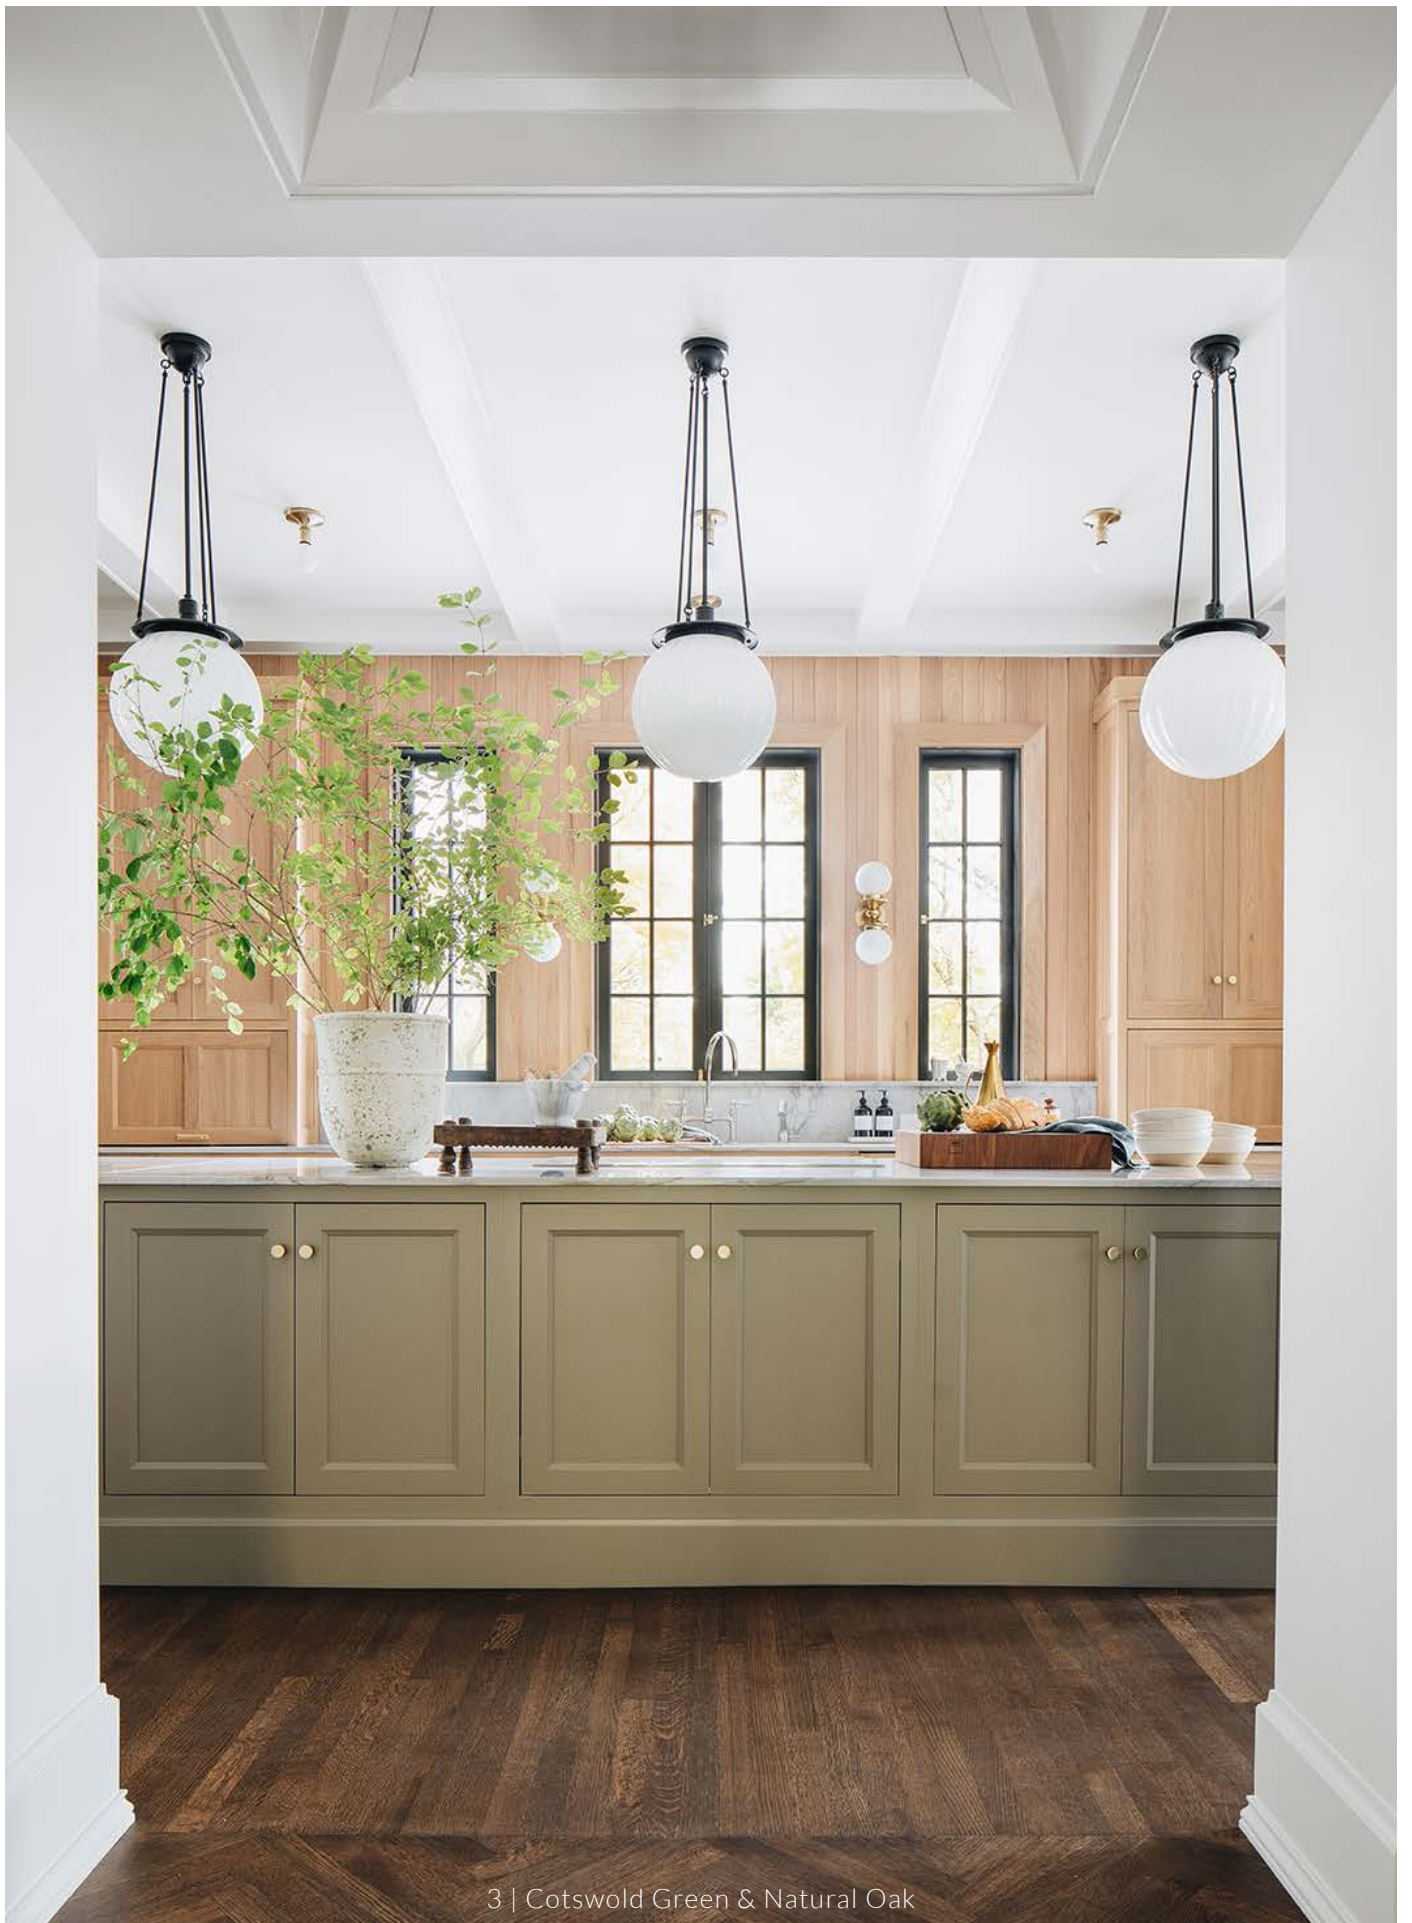

STOFFER HOME  
CABINETS

THE CLASSIC LINE

5 | Kensington Taupe, Trash Pull-Out & Bromwich, Walnut Drawer Boxes

6 | Interior Lining, Angled Pan Lid Divider, Knife Block, Utensil Divider

10 | Dorset Tan, Vertical Tray Divider