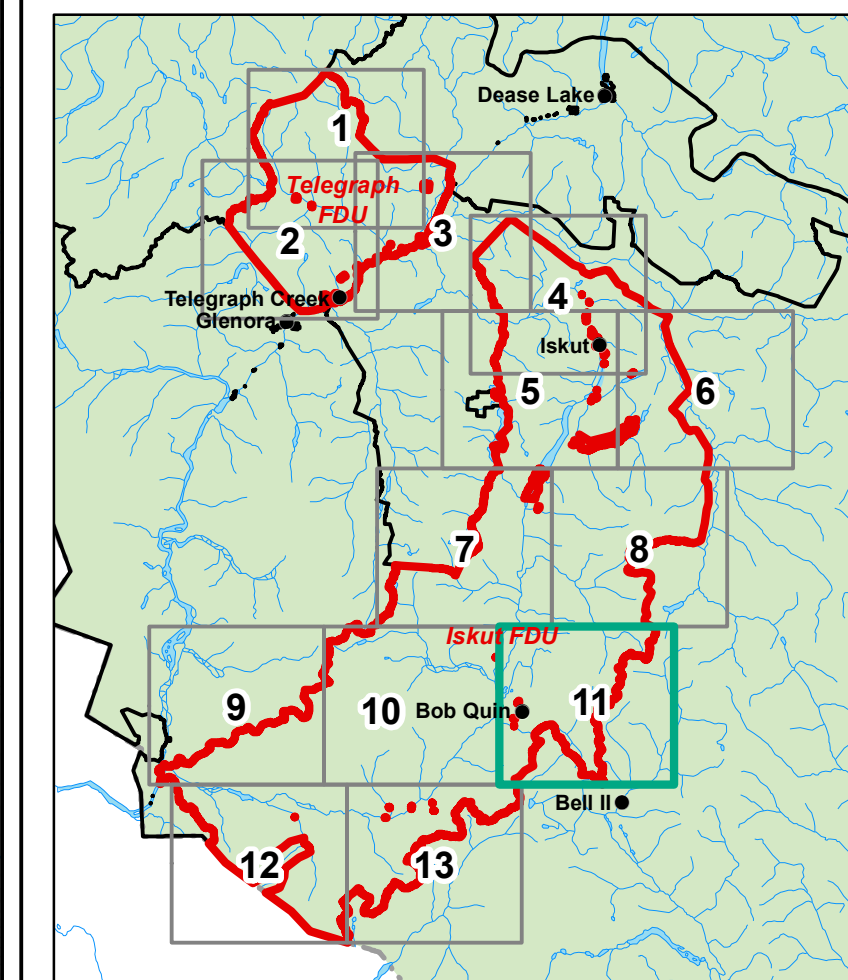

Mapsheet Index Key