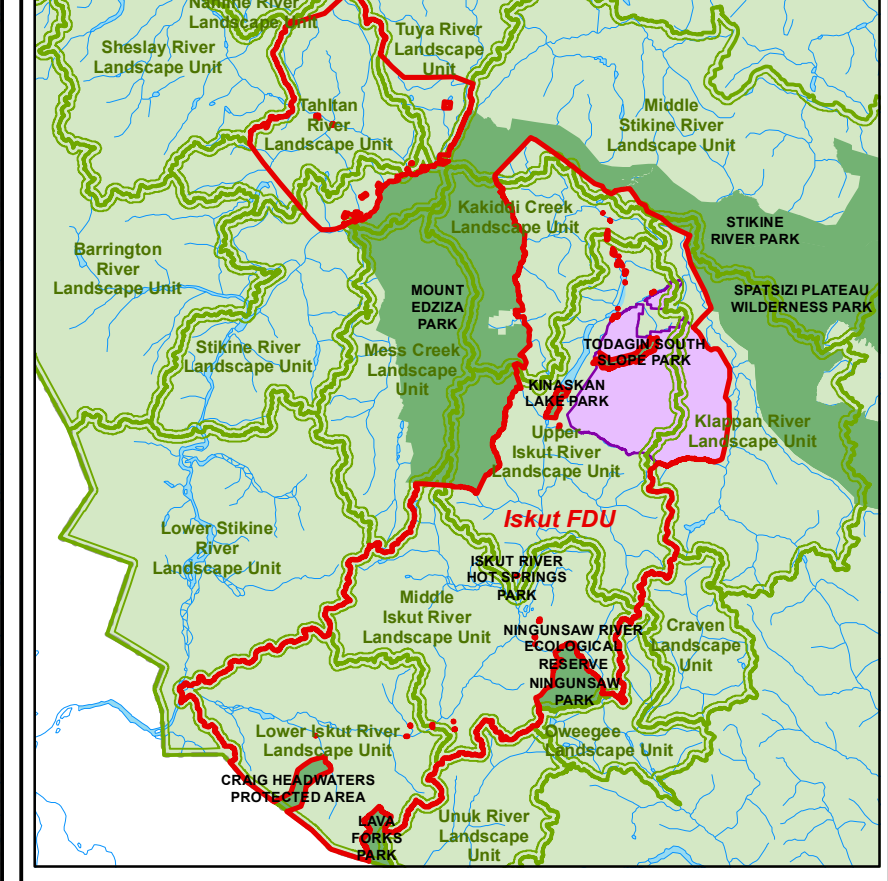

Note: Where coloured polygons overlap, colour may be slightly altered.