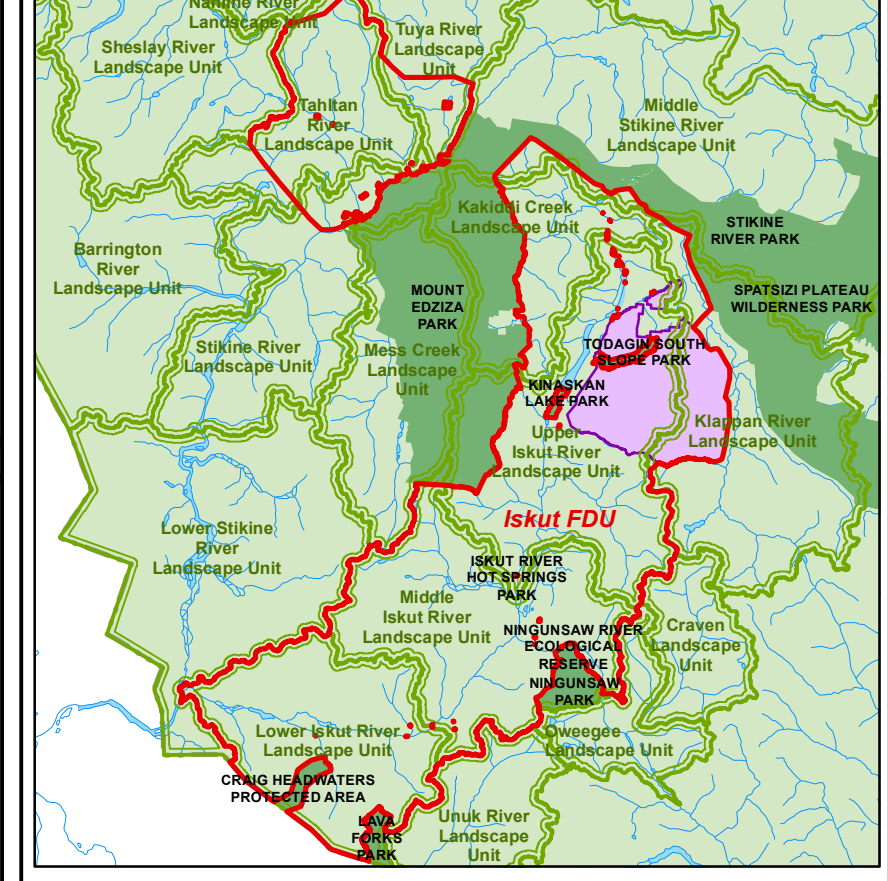

Note: Where coloured polygons overlap, colour may be slightly altered.