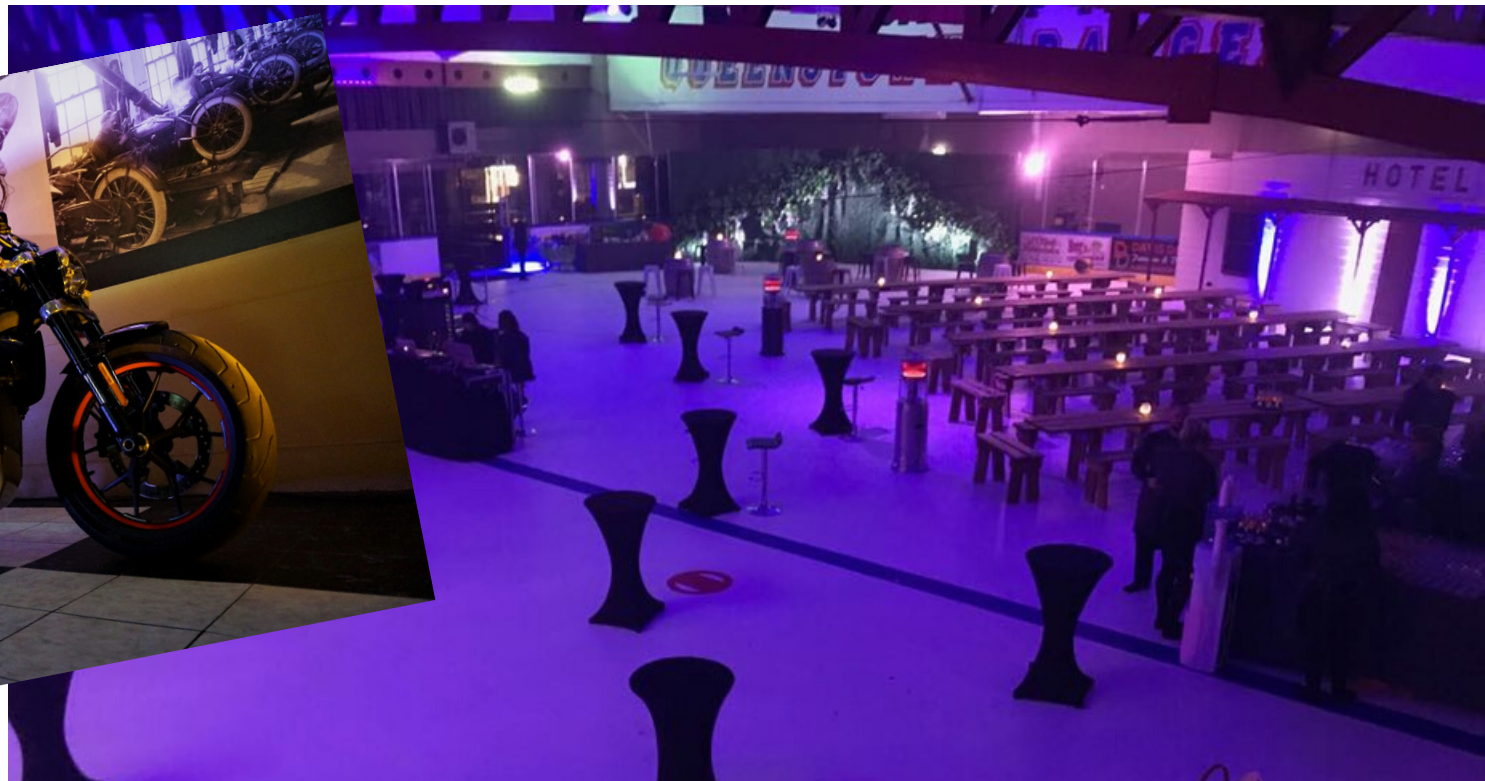

2020/21

winter & summer events

THE RUNDOWN

TO BREAK THE ICE...

We want to show you what kind of events the arena can accommodate throughout the year.

We offer a unique space in a prime location in Queenstown Gardens and events can be customized to almost every ask. To date, the arena has hosted everything from commercial shoots to a wrestling match, so we invite you to imagine the possibilities and give us a call to discuss your next big conference, concert or corporate party!

WE ALSO DO...

- Film & Commercial shoots! Double doors allow large vehicle access.

The background image shows the exterior of an 'Ice Arena' building. The words 'ICE' and 'ARENA' are visible in large white letters on a dark brown facade. In the foreground, there are pink cherry blossom branches hanging down. A silver car is parked on the left, and a sign that says 'WE ARE OPEN!' is visible. A stone wall with a red metal railing is on the right.

AVAILABLE AREAS

- ARENA FLOOR
- CAFÉ & LOUNGE
- THE UPPER COURTYARD
- LOCKER ROOMS

VENUE CAPACITY

- Ice Hockey Games ... 642
- Concerts (seated) ... 642
- Concerts (standing) ... up to 1000*
- Cocktails/Dinner on Ice ... 10-300
- Upper Courtyard ... 150
- Cafe Lounge Area ... 30 seated, 50 standing

IN ADDITION

THE LITTLE EXTRAS THAT MAKE A BIG DIFFERENCE ...

- Ticket window at main entrance
- LED lighting
- Brand new stadium seating
- Storage space
- Group games such as hockey, broomball, and bubble soccer on ice.