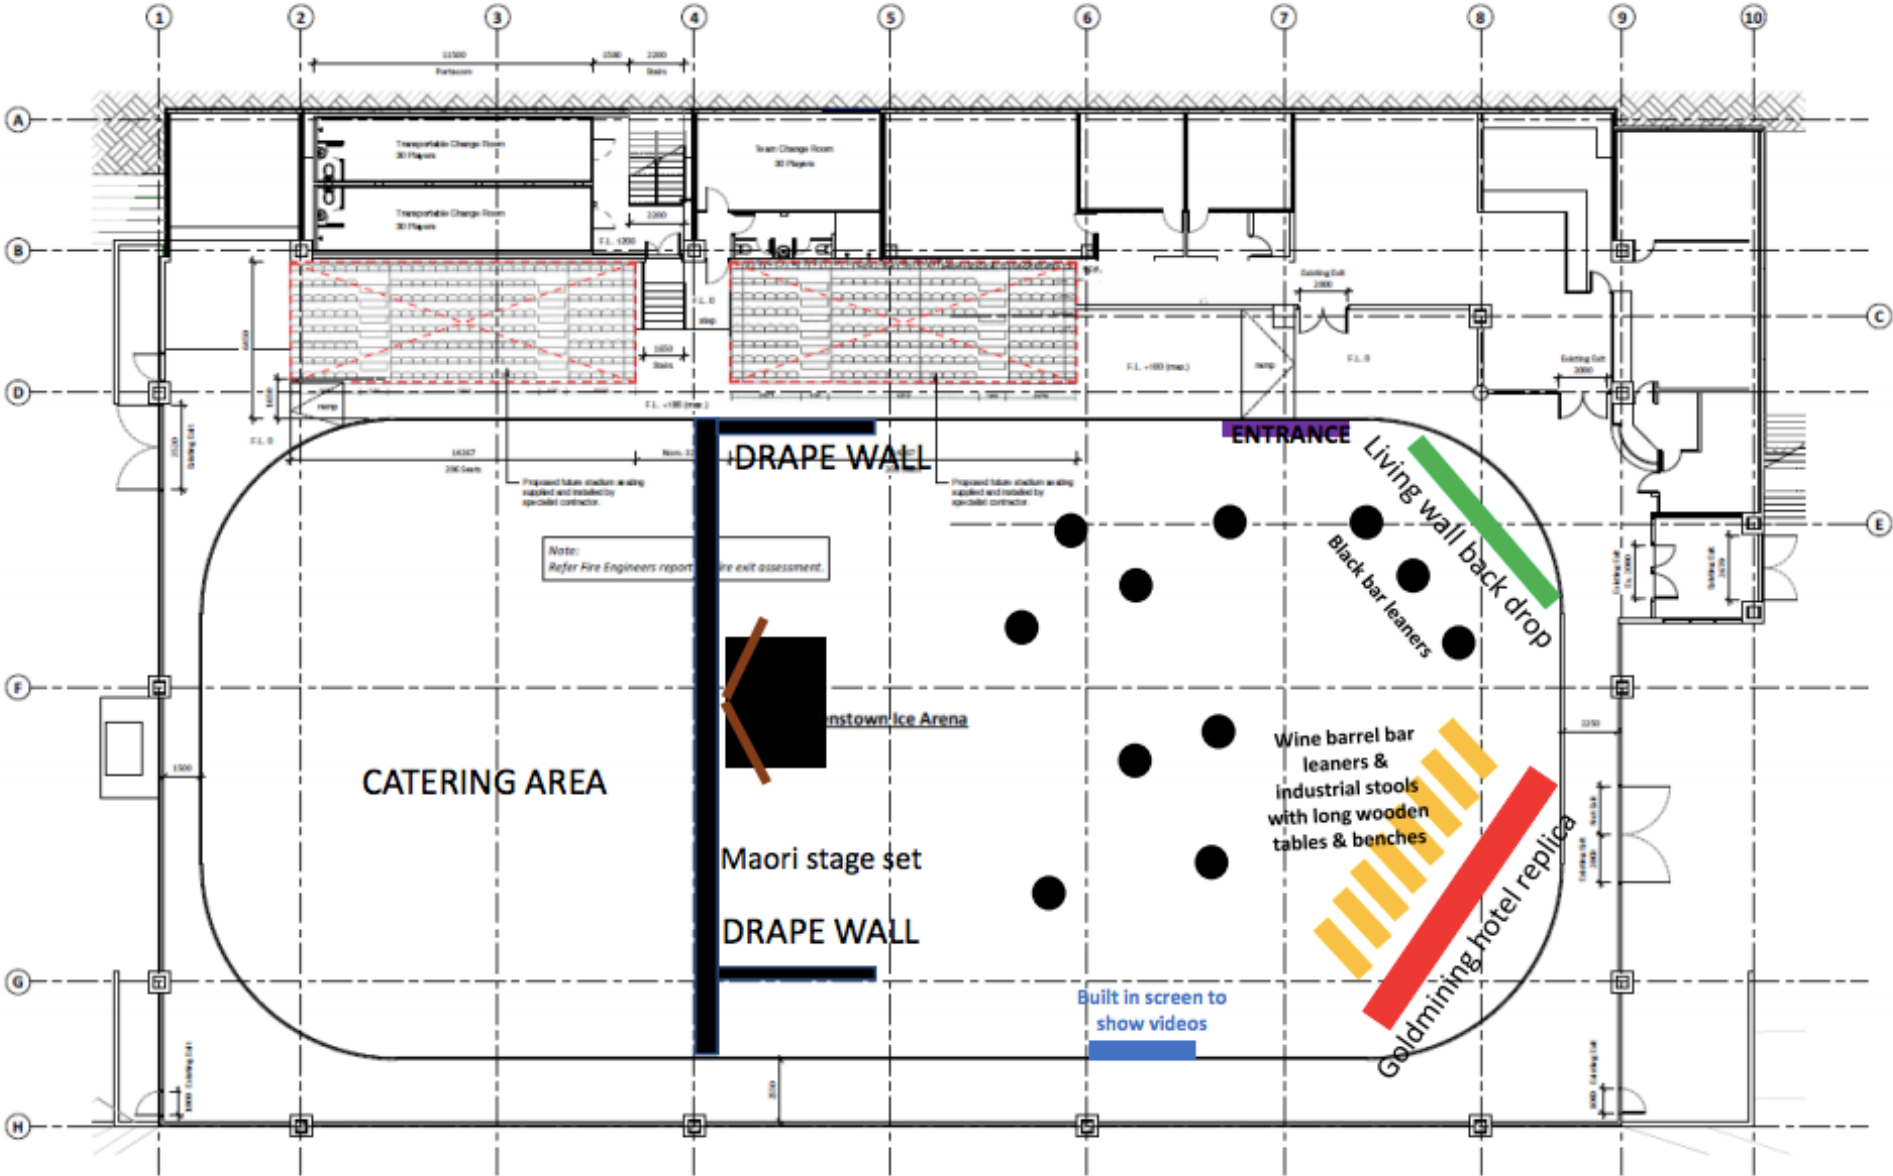

EXAMPLE: EVENT SET-UP FOR 450 PEOPLE