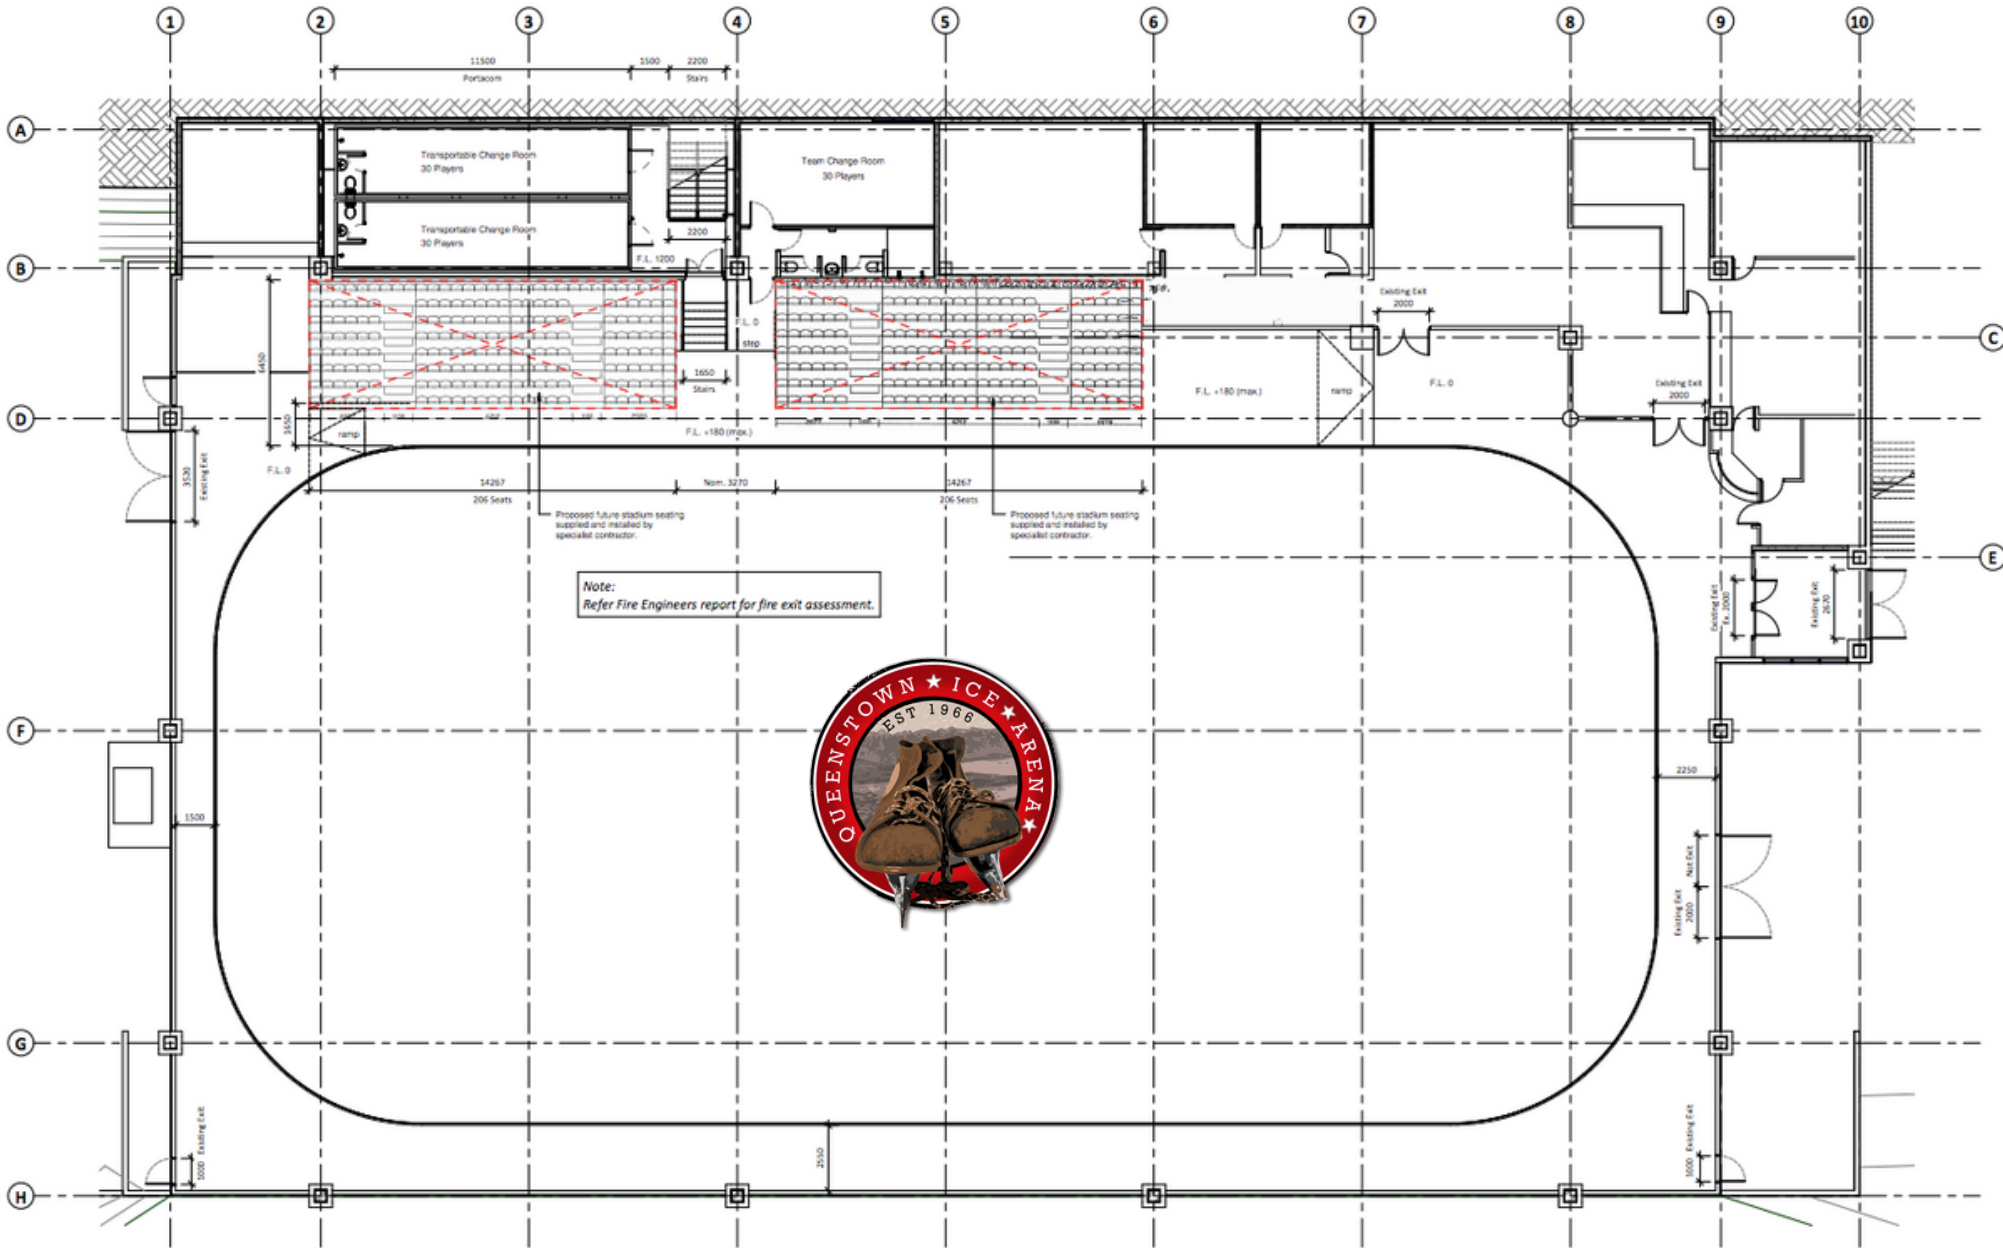

THE ARENA MAP