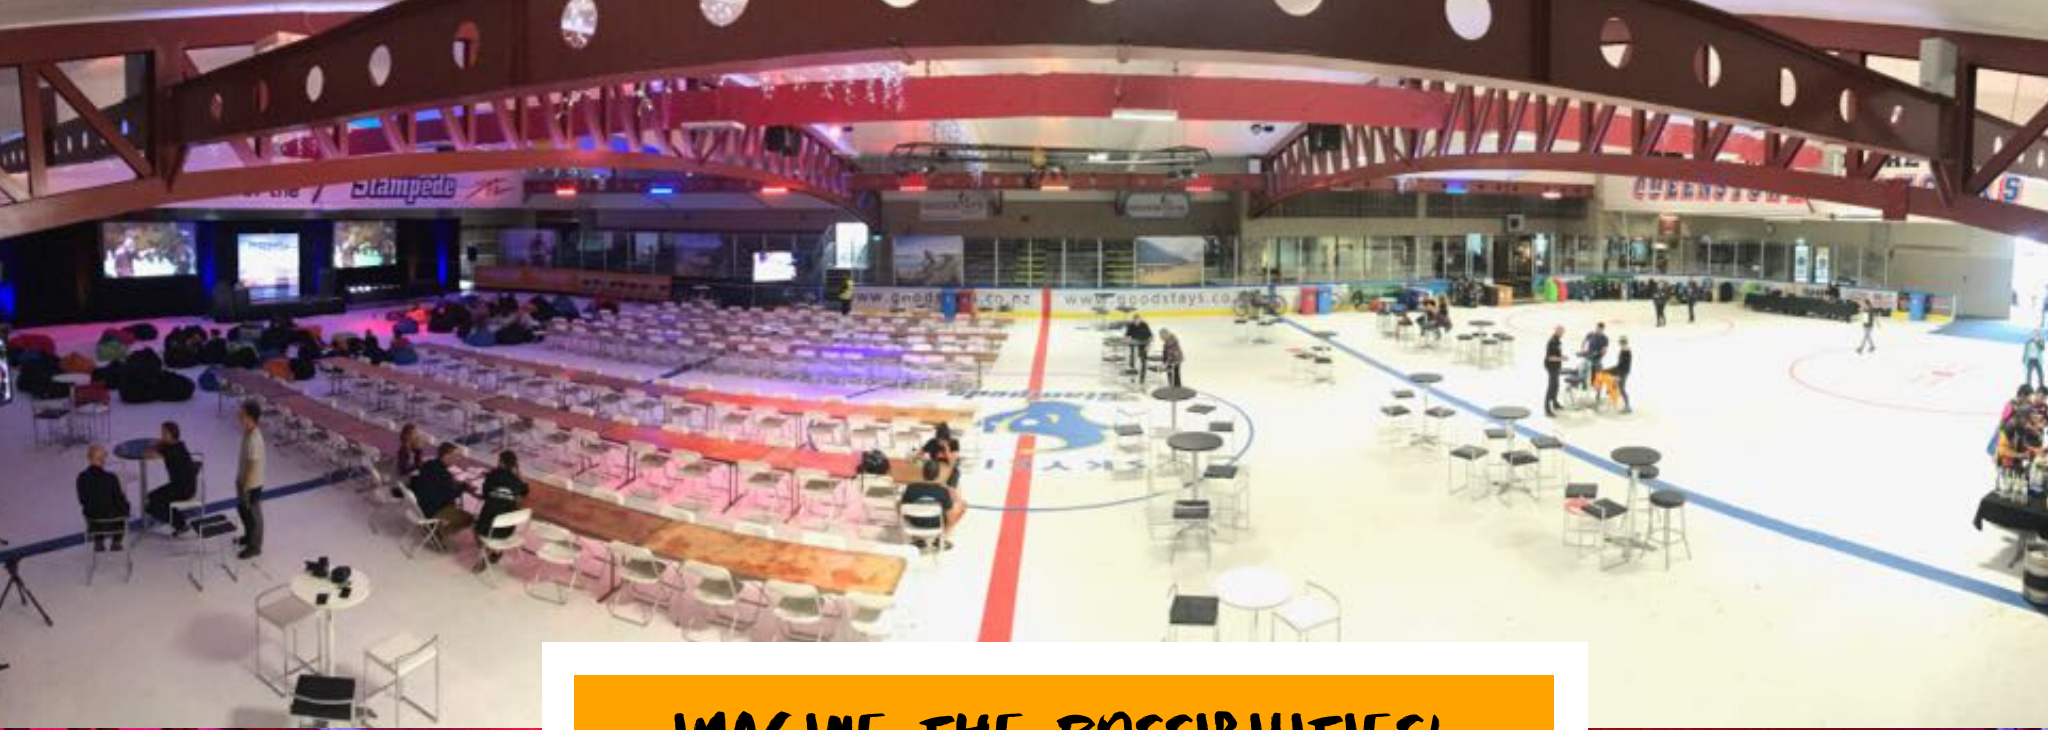

IMAGINE THE POSSIBILITIES!