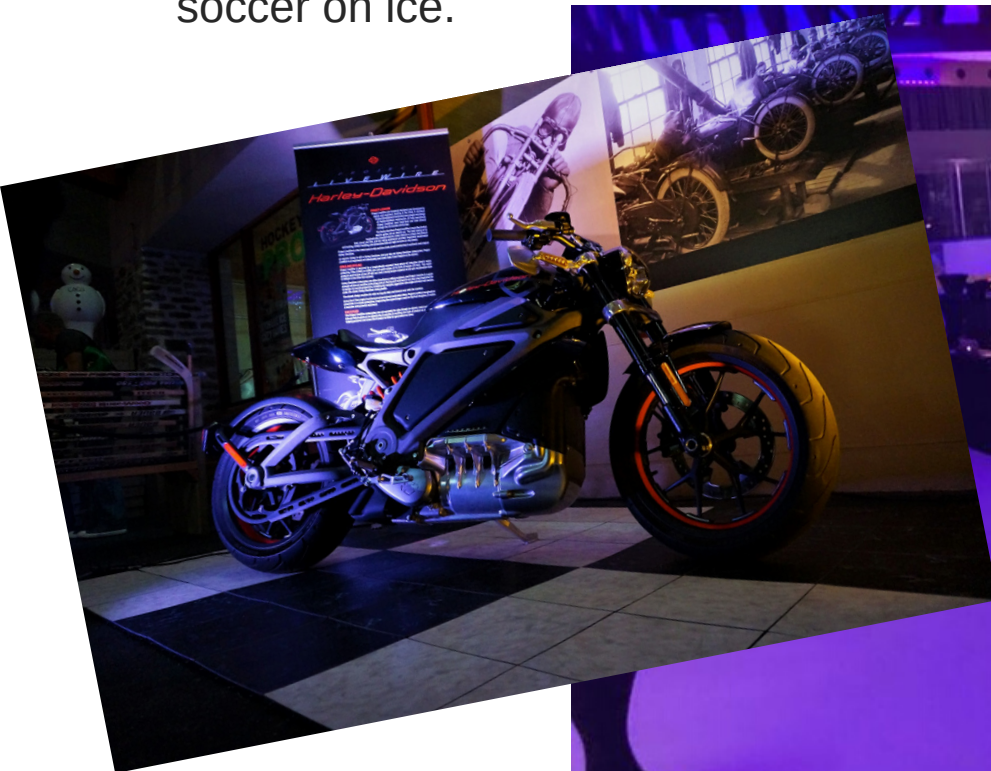

IN ADDITION

THE LITTLE EXTRAS THAT MAKE A BIG DIFFERENCE ...

- Ticket window at main entrance
- LED lighting
- Brand new stadium seating
- Storage space
- Group games such as hockey, broomball, and bubble soccer on ice.