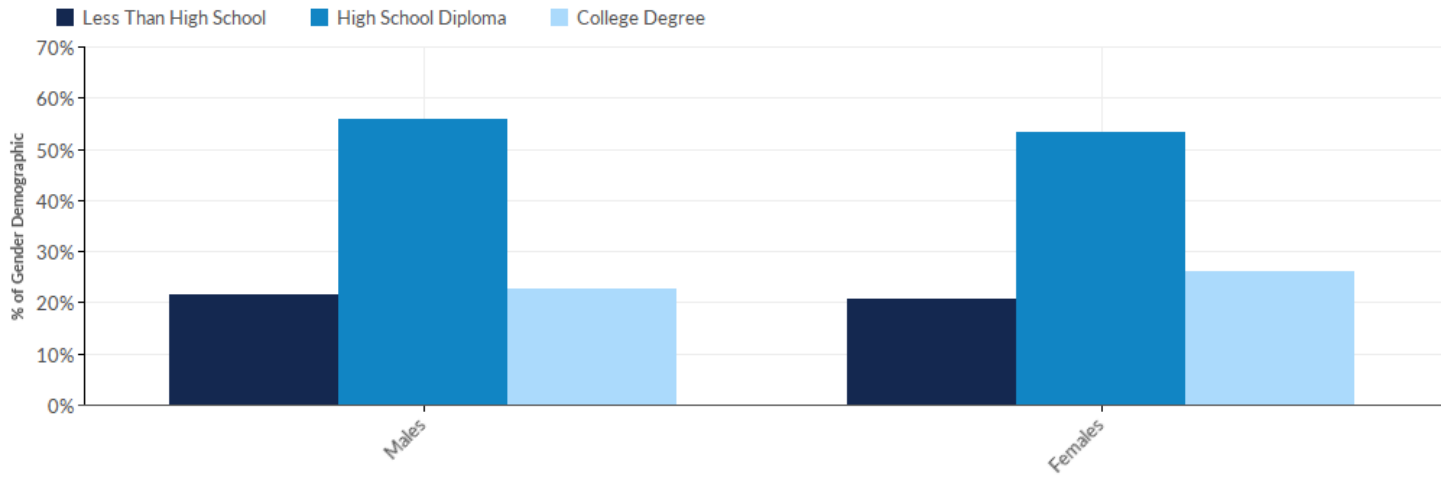

Educational Attainment by Gender

Gender	2020 Population	2030 Population	2020 Less Than High School	2020 High School Diploma	2020 College Degree
Males	173,950	185,363	37,425	97,159	39,365
Females	182,423	192,904	37,526	97,274	47,623
	356,373	378,267	74,951	194,433	86,988