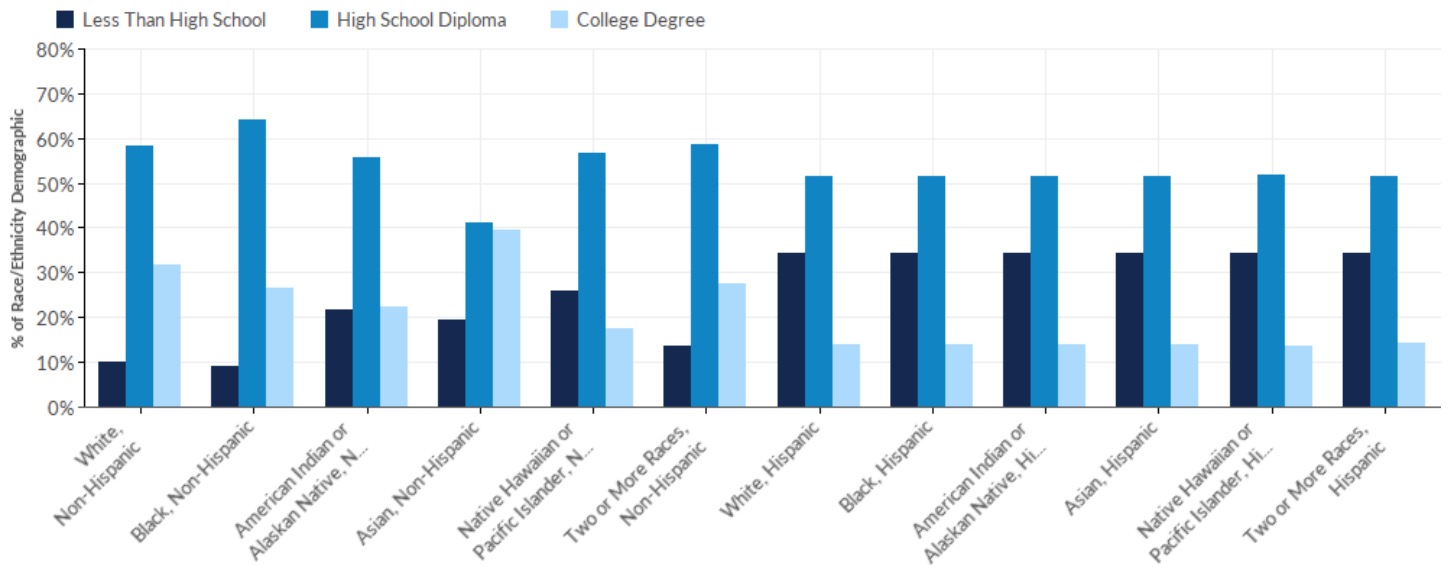

Educational Attainment by Race/Ethnicity

Race/Ethnicity	2020 Population	2030 Population	2020 Less Than High School	2020 High School Diploma	2020 College Degree
White, Non-Hispanic	164,309	155,726	16,723	95,567	52,020
Black, Non-Hispanic	10,046	11,447	909	6,453	2,684
American Indian or Alaskan Native, Non-Hispanic	2,077	1,986	452	1,160	466
Asian, Non-Hispanic	21,908	25,359	4,282	8,996	8,630
Native Hawaiian or Pacific Islander, Non-Hispanic	2,942	3,384	759	1,665	518
Two or More Races, Non-Hispanic	7,386	7,958	1,013	4,339	2,033
White, Hispanic	133,675	155,481	45,988	69,014	18,673
Black, Hispanic	2,409	3,032	828	1,242	339
American Indian or Alaskan Native, Hispanic	5,065	6,115	1,743	2,616	705
Asian, Hispanic	2,181	2,436	749	1,125	307
Native Hawaiian or Pacific Islander, Hispanic	729	884	251	377	100
Two or More Races, Hispanic	3,647	4,460	1,253	1,880	514
	356,373	378,267	74,951	194,433	86,988