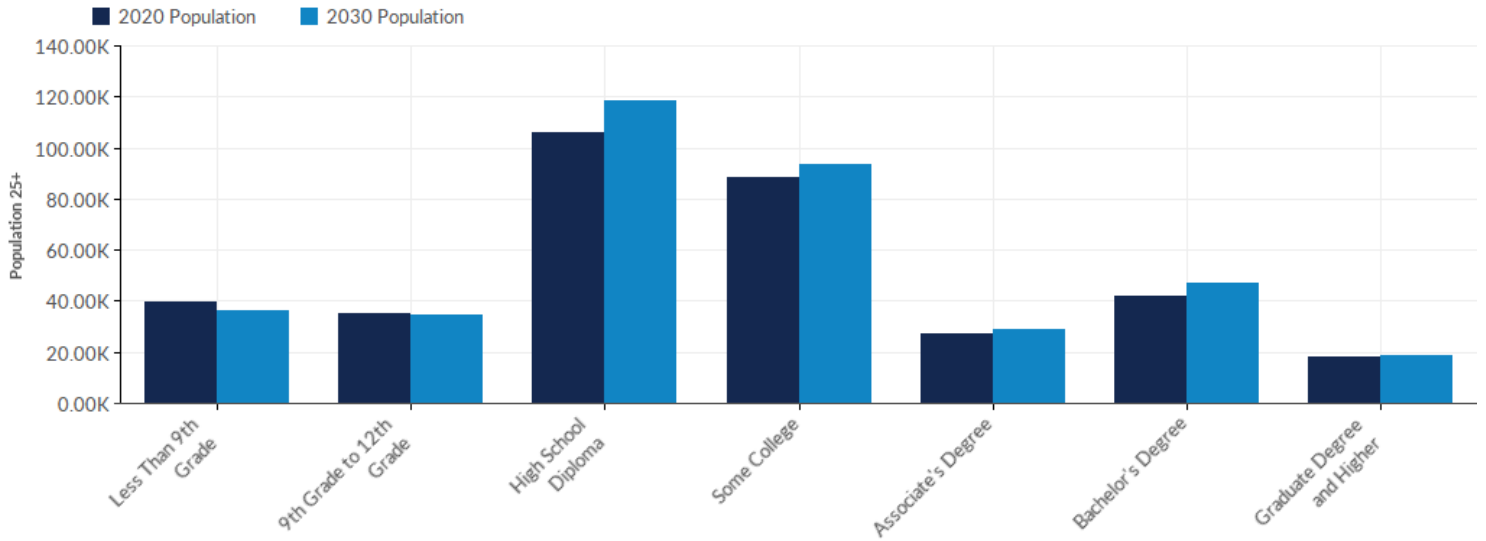

Educational attainment data is based on Emsi's demographic data and the American Community Survey. Educational attainment data covers only the population aged 25 years or more and indicates the highest level achieved.

Educational Attainment by Level

Education Level	2020 Population	2030 Population	2020 % of Population	2020 State % Population	2020 National % Population
Less Than 9th Grade	39,898	36,004	11%	9%	5%
9th Grade to 12th Grade	35,053	34,652	10%	7%	7%
High School Diploma	106,092	118,730	30%	21%	27%
Some College	88,341	93,775	25%	21%	20%
Associate's Degree	26,947	29,173	8%	8%	9%
Bachelor's Degree	41,865	47,248	12%	21%	20%
Graduate Degree and Higher	18,176	18,685	5%	13%	13%
	356,373	378,267	100%	100%	100%