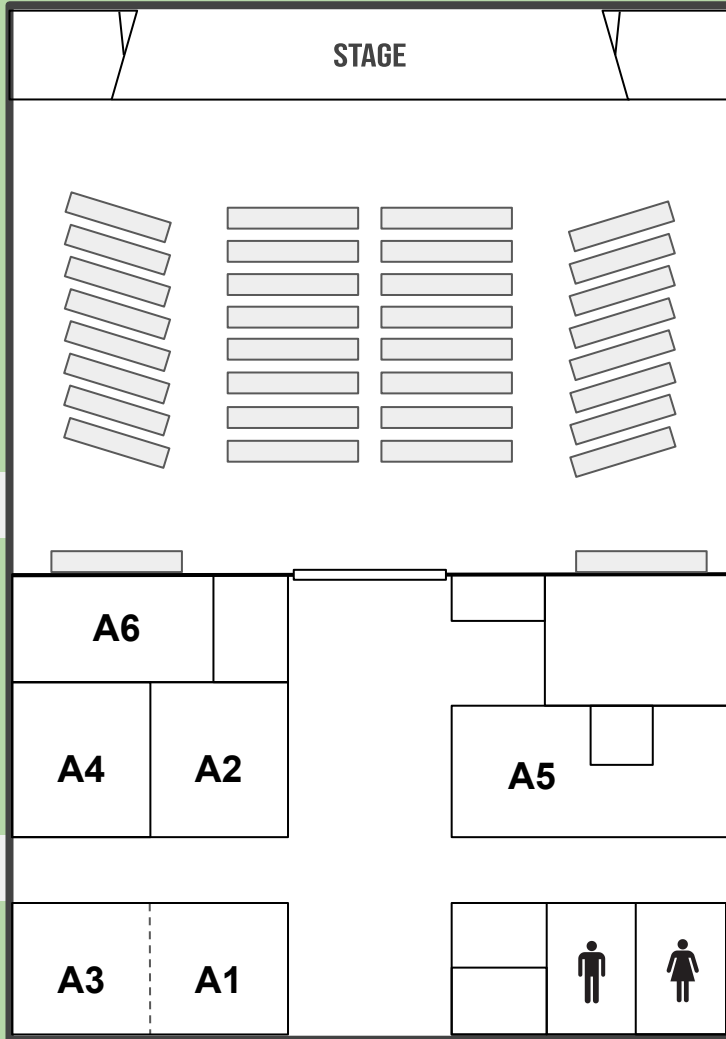

EDUCATION

STORAGE

MAIN BUILDING

MAIN BUILDING

BIBLE STUDY CLASSROOMS

- A1 - Overflow Seating
- A2 - 1st - 2nd Grade
- A3 - Overflow Seating
- A4 - Birth - 3 Years
- A5 - PreK - Kinder
- A6 - 3rd - 5th Grade

EDUCATION BUILDING

BIBLE STUDY CLASSROOMS

- B1 - 9th - 12th Grade
- B2 - Adult Men
- B3 - Adults
- B4 - 6th - 8th Grade
- B5 - Adult Women

MAIN PARKING LOT