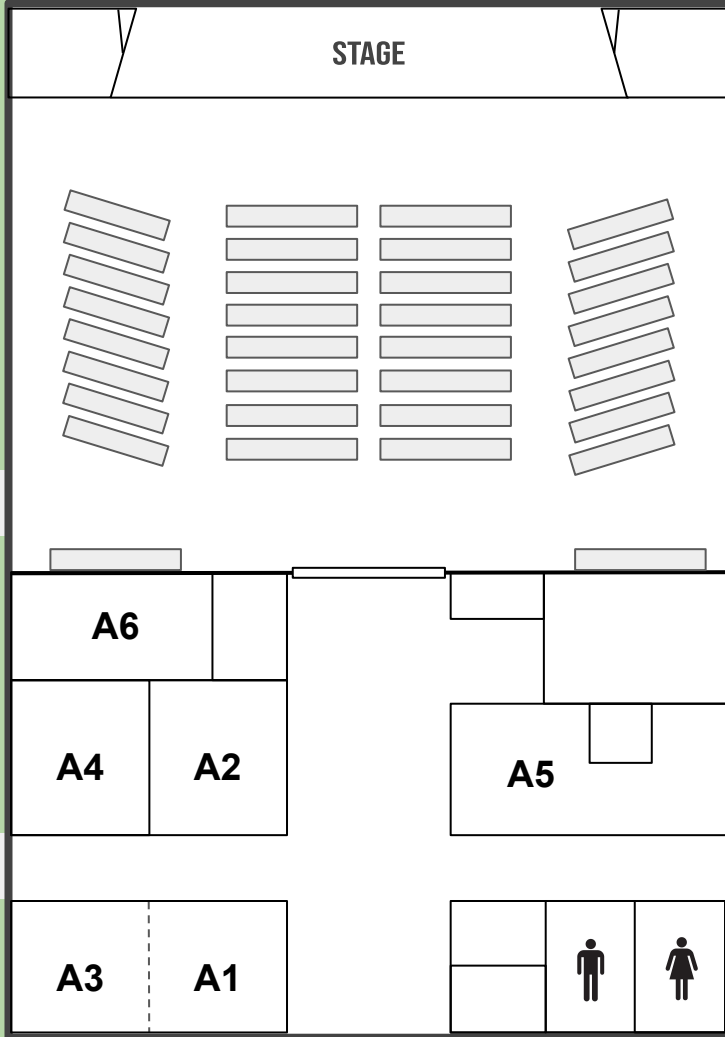

EDUCATION

MAIN BUILDING

MAIN BUILDING BIBLE STUDY CLASSROOMS

- A1 - Adult Class
- A2 - 1st - 2nd Grade
- A3 - Adult Class
- A4 - Birth - 3 Years
- A5 - PreK - Kinder
- A6 - Open

EDUCATION BUILDING BIBLE STUDY CLASSROOMS

- B1 - 9th - 12th Grade
- B2 - Adult Men
- B3 - 3rd - 5th Grade
- B4 - 6th - 8th Grade
- B5 - Adult Women

MAIN PARKING LOT