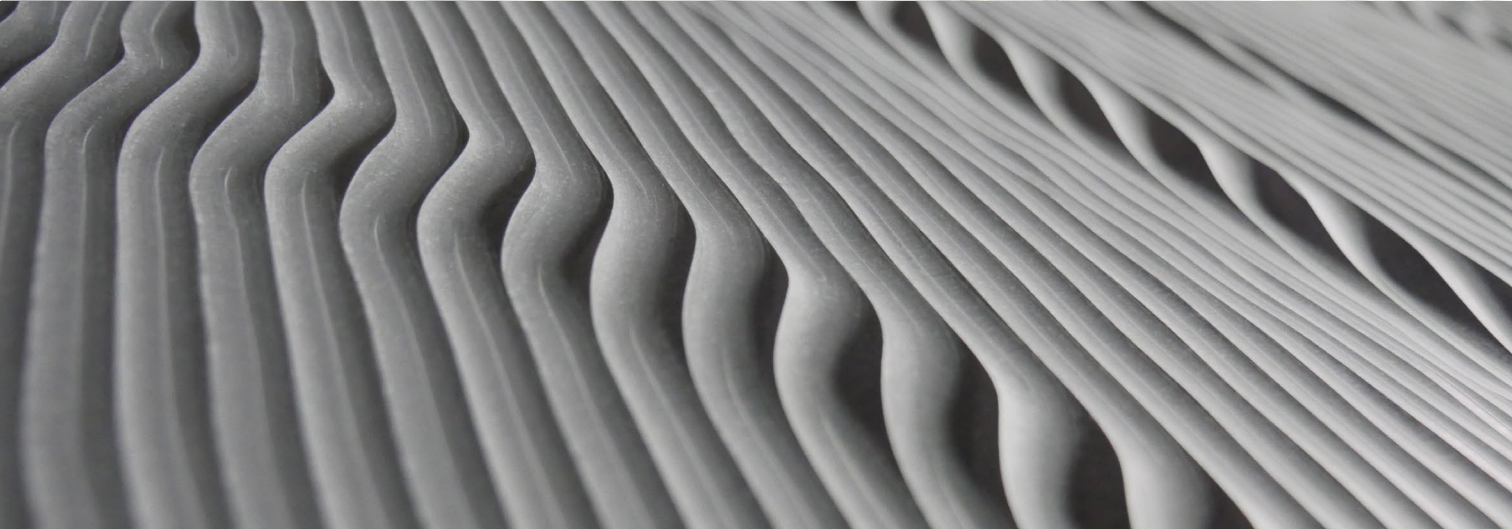

Texture as the new aesthetic.