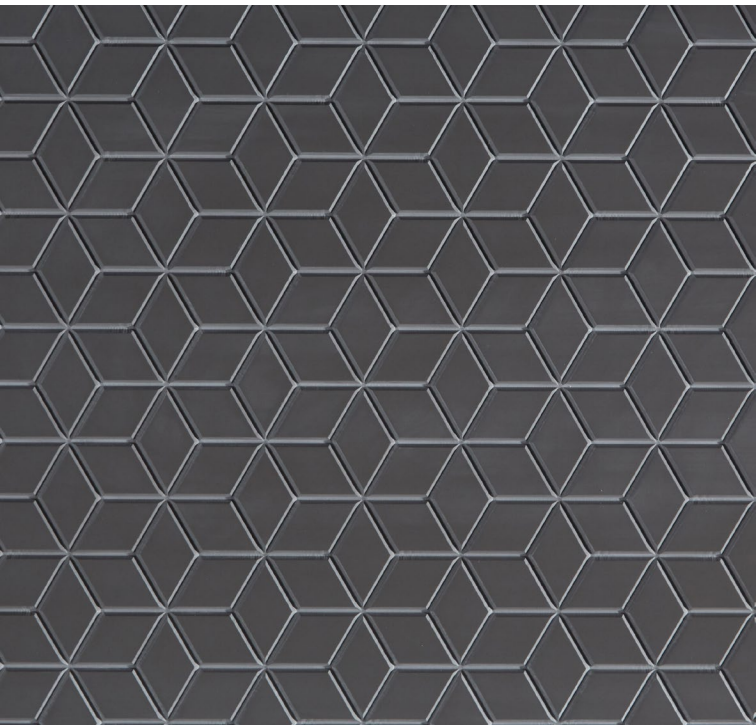

RAINBOW CLIFF

LAKE

FLAME

ORIGAMI

REEDS

Classics

LAKE

MOUNTAIN

NAZARE

BILLOW

Texture as the new aesthetic.

Backlight Applications

HONEY

ORIGAMI

FIELDS

FLAME