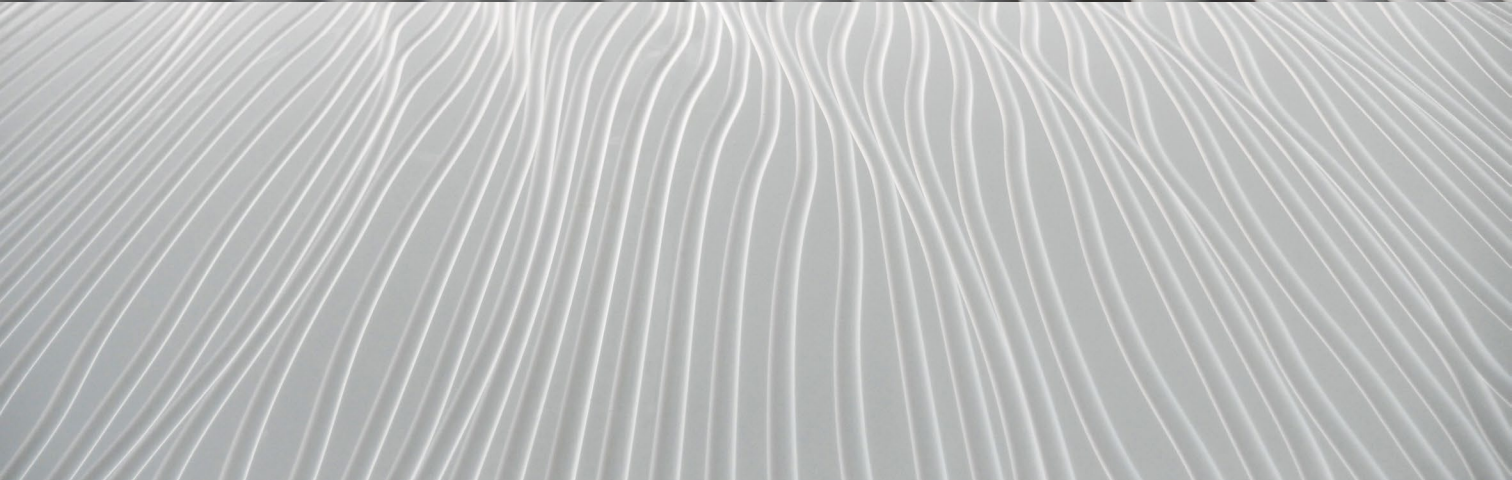

Texture as the new aesthetic.