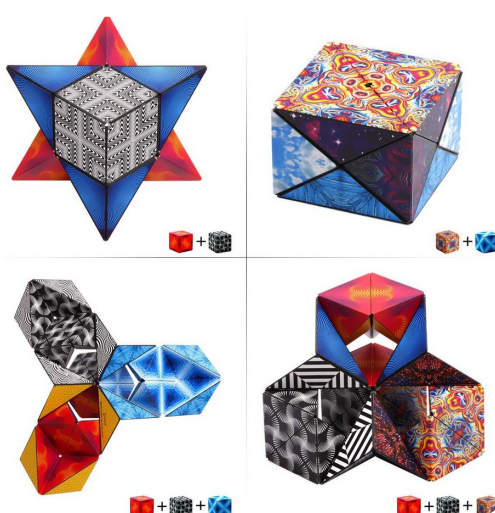

SELF-CARE TOOLKIT IDEAS

KIMOCHIS FEELINGS PILLOWS

COPING SKILLS POSTER

GLITTER WAND OR GLITTER JAR

JAPANESE ZEN GARDEN

MARBLE FIDGET TOY

SPIKY HEDGE BALLS + STRESS BALLS

MAGIC SEQUIN FIDGET PILLOW

TRANSFORMING MAGNETIC CUBE

FLOW RING ARM

TANGLE FIDGET

KINETIC SAND

LITTLE LUMINARIES AFFIRMATION CARDS