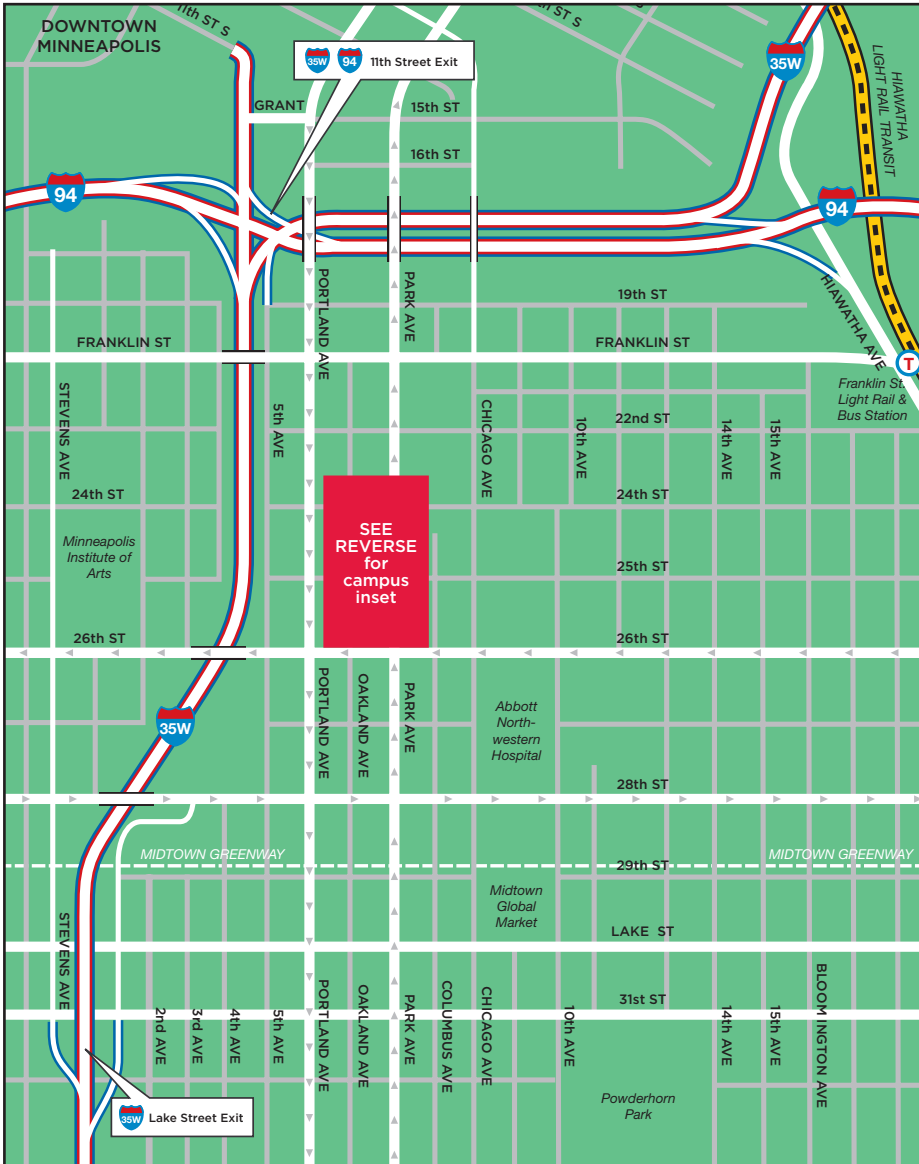

CAMPUS MAPS, DIRECTIONS, AND PARKING INFORMATION

ROCHESTER CAMPUS

2900 19th Street N.W.
Rochester, MN 55901-7619
507-285-1410
877-768-4545