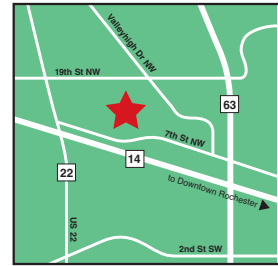

CAMPUS MAPS, DIRECTIONS, AND PARKING INFORMATION

ROCHESTER CAMPUS

2900 19th Street N.W.
Rochester, MN 55901-7619
507-285-1410
877-768-4545