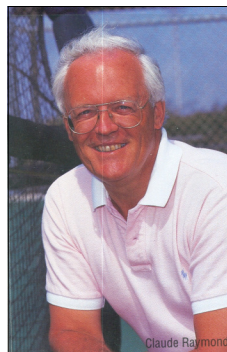

☐ 1996-97 Caravan
same as 1995-96