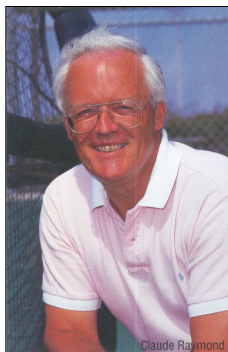

☐ 1995-96 Caravan