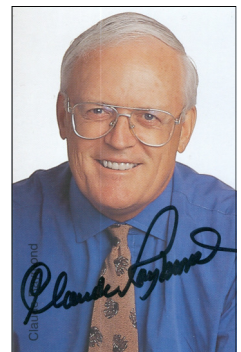

CLAUDE RAYMOND (1970-1972) (1972-2004)

☐ 1970 Caravan

☐ 1970
with glove

☐ 1970
no glove

☐ 1971

☐ 1971 Pro Star

☐ 1972
same as 1971

☐ 1975

☐ 1989

☐ 1990
Petro-Canada back

☐ 1991

☐ 1992

☐ 1995-96 Caravan

☐ 1996-97 Caravan
same as 1995-96

☐ 1997
white text

☐ 1999-00 Caravan
black text

CLAUDE RAYMOND (1970-1972) (1972-2004) - con't

[] 2002

[] 2002 Alumni
black & white

[] 2003
text at shoulder edge

[] 2004
same as 2003