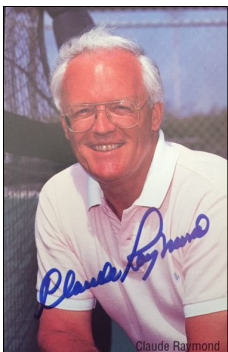

CLAUDE RAYMOND (1970-1972) (1972-2004)

☐ 1992