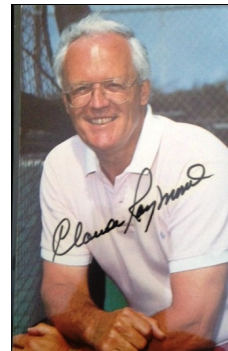

☐ 1990
Petro-Canada back