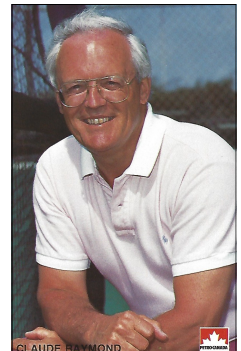

CLAUDE RAYMOND (1970-1972) (1972-2004)

☐ 1991