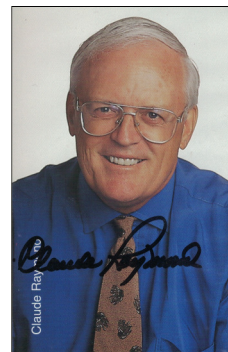

☐ 1997
white text