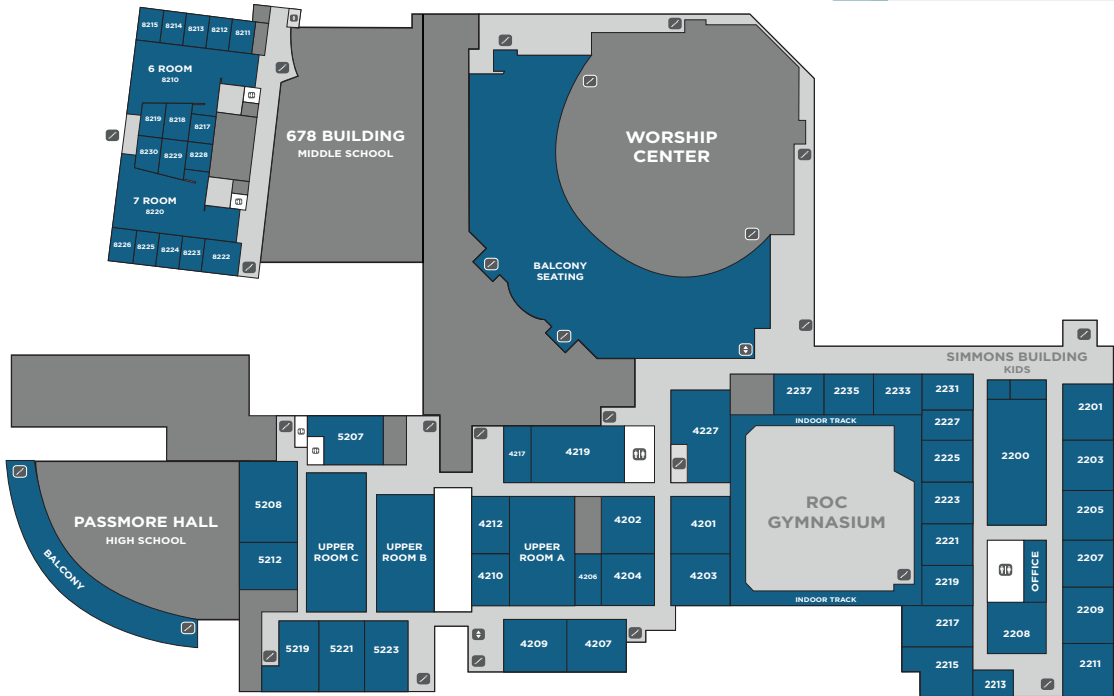

PENSACOLA CAMPUS MAP

MAP KEY

- STAIRS
- ELEVATOR
- RESTROOMS
- ENTRANCES
- INFO CENTER

SECOND FLOOR

FIRST FLOOR

WARRINGTON CAMPUS MAP

MAP KEY

- STAIRS
- ELEVATOR
- RESTROOMS
- INFO CENTER

THIRD FLOOR

SECOND FLOOR

FIRST FLOOR