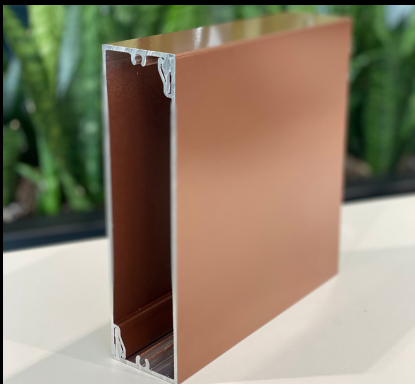

Black

Brick Red

Medium Blue

Dark Brown

Classic Bronze

Slate Grey

Ultra White

C. Charcoal

Charcoal

Standard Solid Colours

Bone White

Biscotti

Canyon Vista

Burnt Sienna

Venus

Platinum Ice

Moonstone

Specialty Finishes

Anodic Ice

**** NEW ****

LONGBOARD®
INSPIRING FACADES

Copper Penny

Old Navy

Ceramic Clay