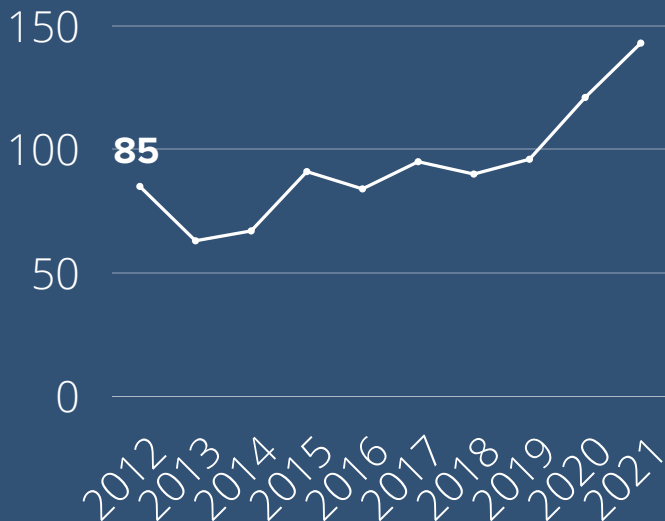

# ARIZONA FATAL TRUCK CRASH FACTS

TRUCK CRASH DEATHS INCREASED  
**68%**  
FROM 2012 TO 2021

**143**  
TRUCK CRASH FATALITIES IN 2021

TOP 5 COUNTIES WITH HIGHEST TRUCK CRASH DEATHS IN 2021

- MARICOPA - 50
- MOHAVE - 17
- YAVAPAI - 14
- PIMA - 13
- PINAL - 10