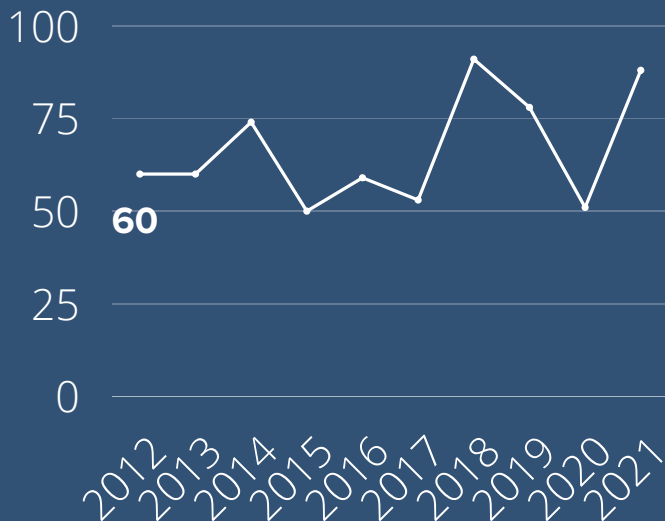

NEW JERSEY FATAL TRUCK CRASH FACTS

TRUCK CRASH DEATHS INCREASED

47%

FROM 2012 TO 2021

88
TRUCK CRASH FATALITIES IN 2021

SAFERTRUCKING.ORG

0%
OF FATAL WORKZONE CRASHES INVOLVED AT LEAST ONE LARGE TRUCK

TOP 5 COUNTIES WITH HIGHEST TRUCK CRASH DEATHS IN 2021

ESSEX - 9

GLOUCESTER - 8

MERCER - 8

MIDDLESEX - 7

UNION - 7