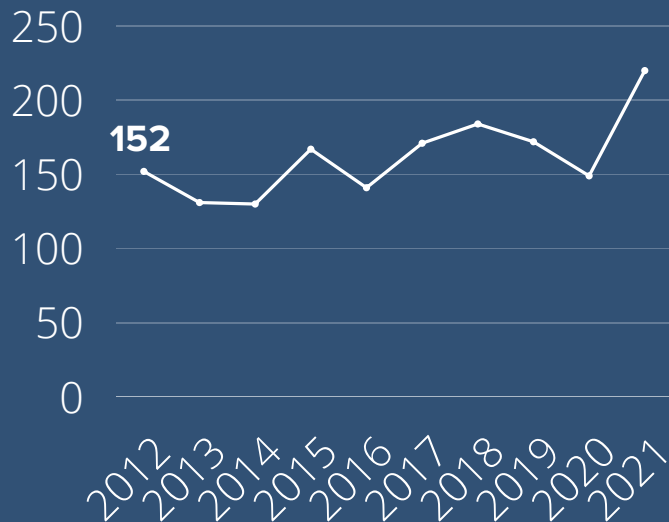

# OHIO FATAL TRUCK CRASH FACTS

**TRUCK CRASH DEATHS INCREASED**

**45%**

**FROM 2012 TO 2021**

**220**  
TRUCK CRASH FATALITIES IN 2021

[SAFERTRUCKING.ORG](http://SAFERTRUCKING.ORG)

**TOP 5 COUNTIES WITH HIGHEST TRUCK CRASH DEATHS IN 2021**

- FRANKLIN - 17
- CUYAHOGA - 9
- GEAUGA - 9
- MONTGOMERY - 9
- LUCAS - 8