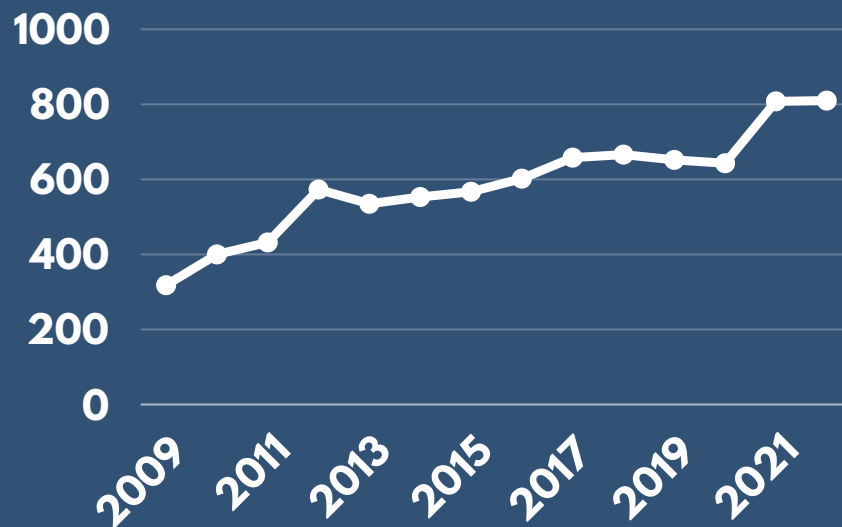

### Deadliest Counties 2022

Harris - 60

Dallas - 51

Bexar - 21

Travis - 21

Tarrant - 18

Truck crash fatalities  
have increased