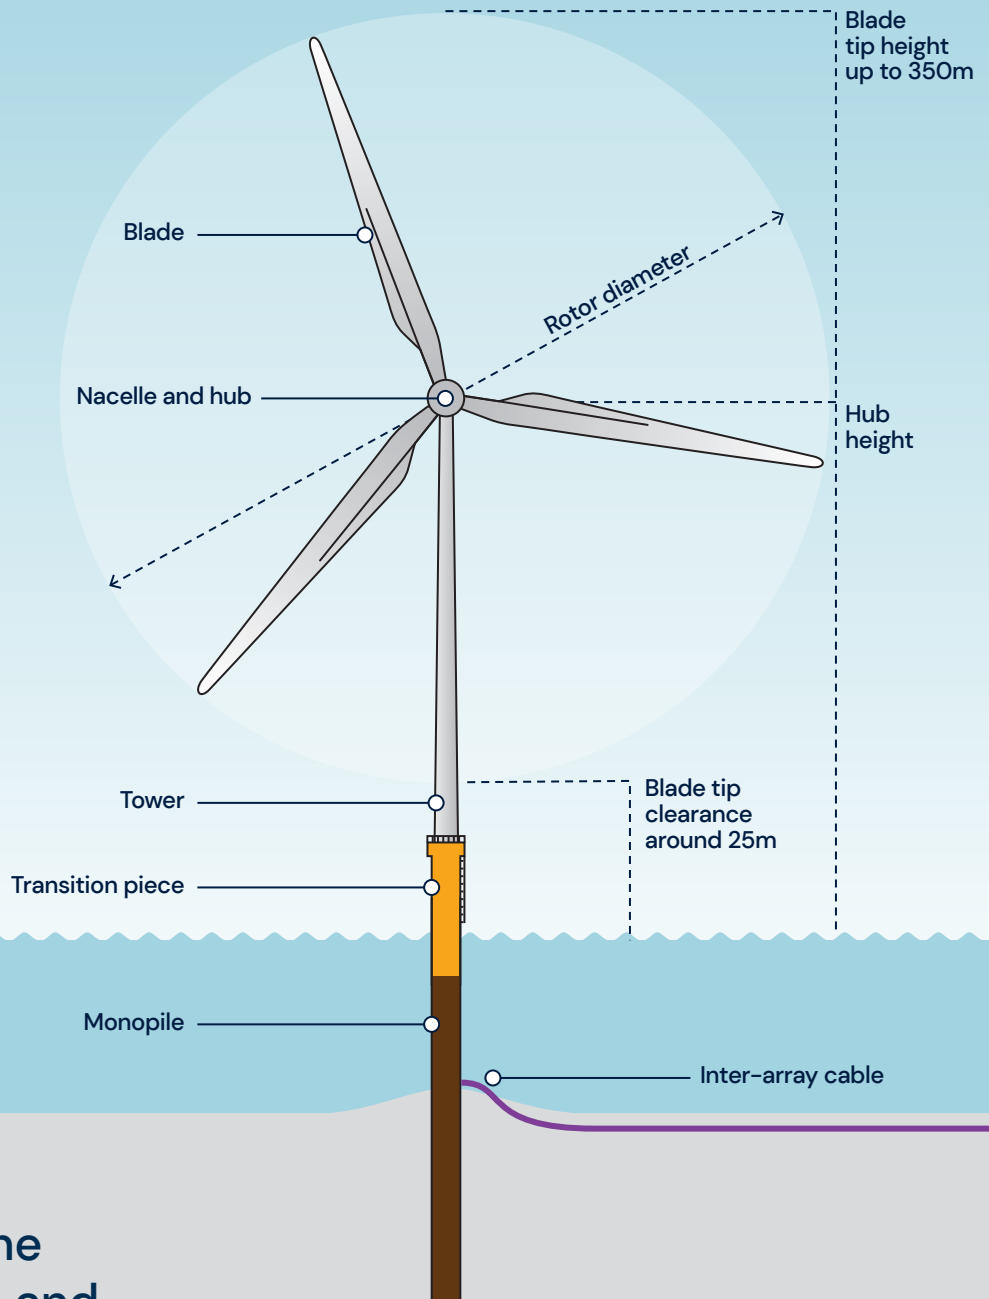

# Offshore wind turbines

## We're exploring a project with up to a maximum of 200 turbines

Wind turbines generate electricity from the wind's energy. They are the most important part of an offshore wind project. Many important factors are considered in selecting the right turbine. We'll use a turbine in the 12-18 MW size range.

The life of an offshore wind turbine is around 30 years – but can be longer with good maintenance