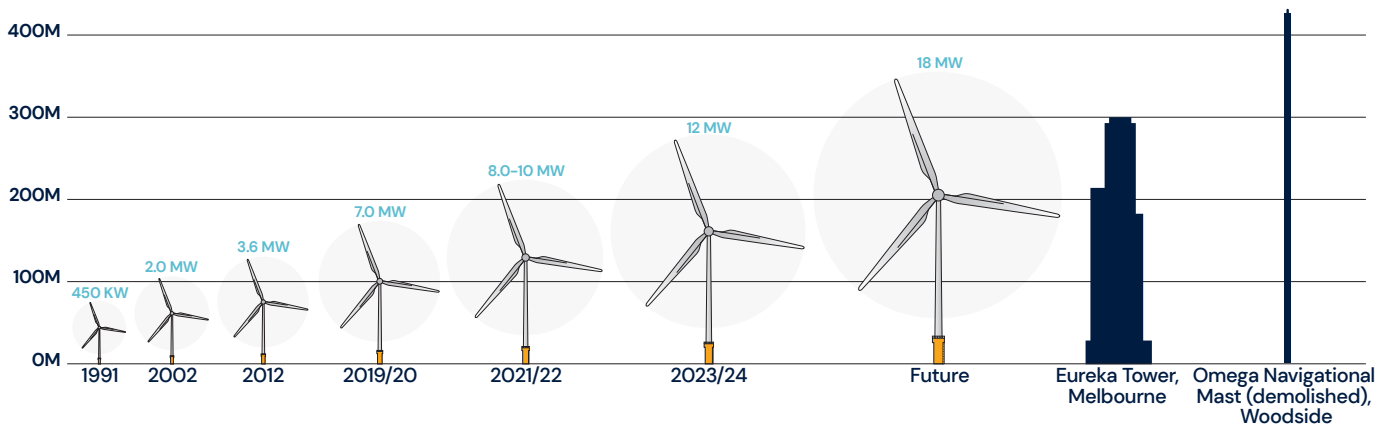

Turbine technology is still advancing

New developments in technology and learnings from other projects are helping to:

- Produce more electricity from fewer turbines
- Bring down the cost of electricity
- Reduce construction impacts
- Extend turbine lifespan
- Improve sustainability
- Improve safety for workers maintaining the turbines.

The world's first fully recyclable turbine blade was produced in 2021!

Turbines have grown to become more efficient

Here's what we'll consider before selecting a turbine

Manufacturer's advice

Which turbines are recommended for the project's timing and local conditions?

Wind profile

Where, when and how is the wind blowing in the project area? Which turbine is best suited for this wind profile?

Port availability and capacity

Which ports are available and have the capacity needed to handle turbine components and vessels needed for construction and operations?