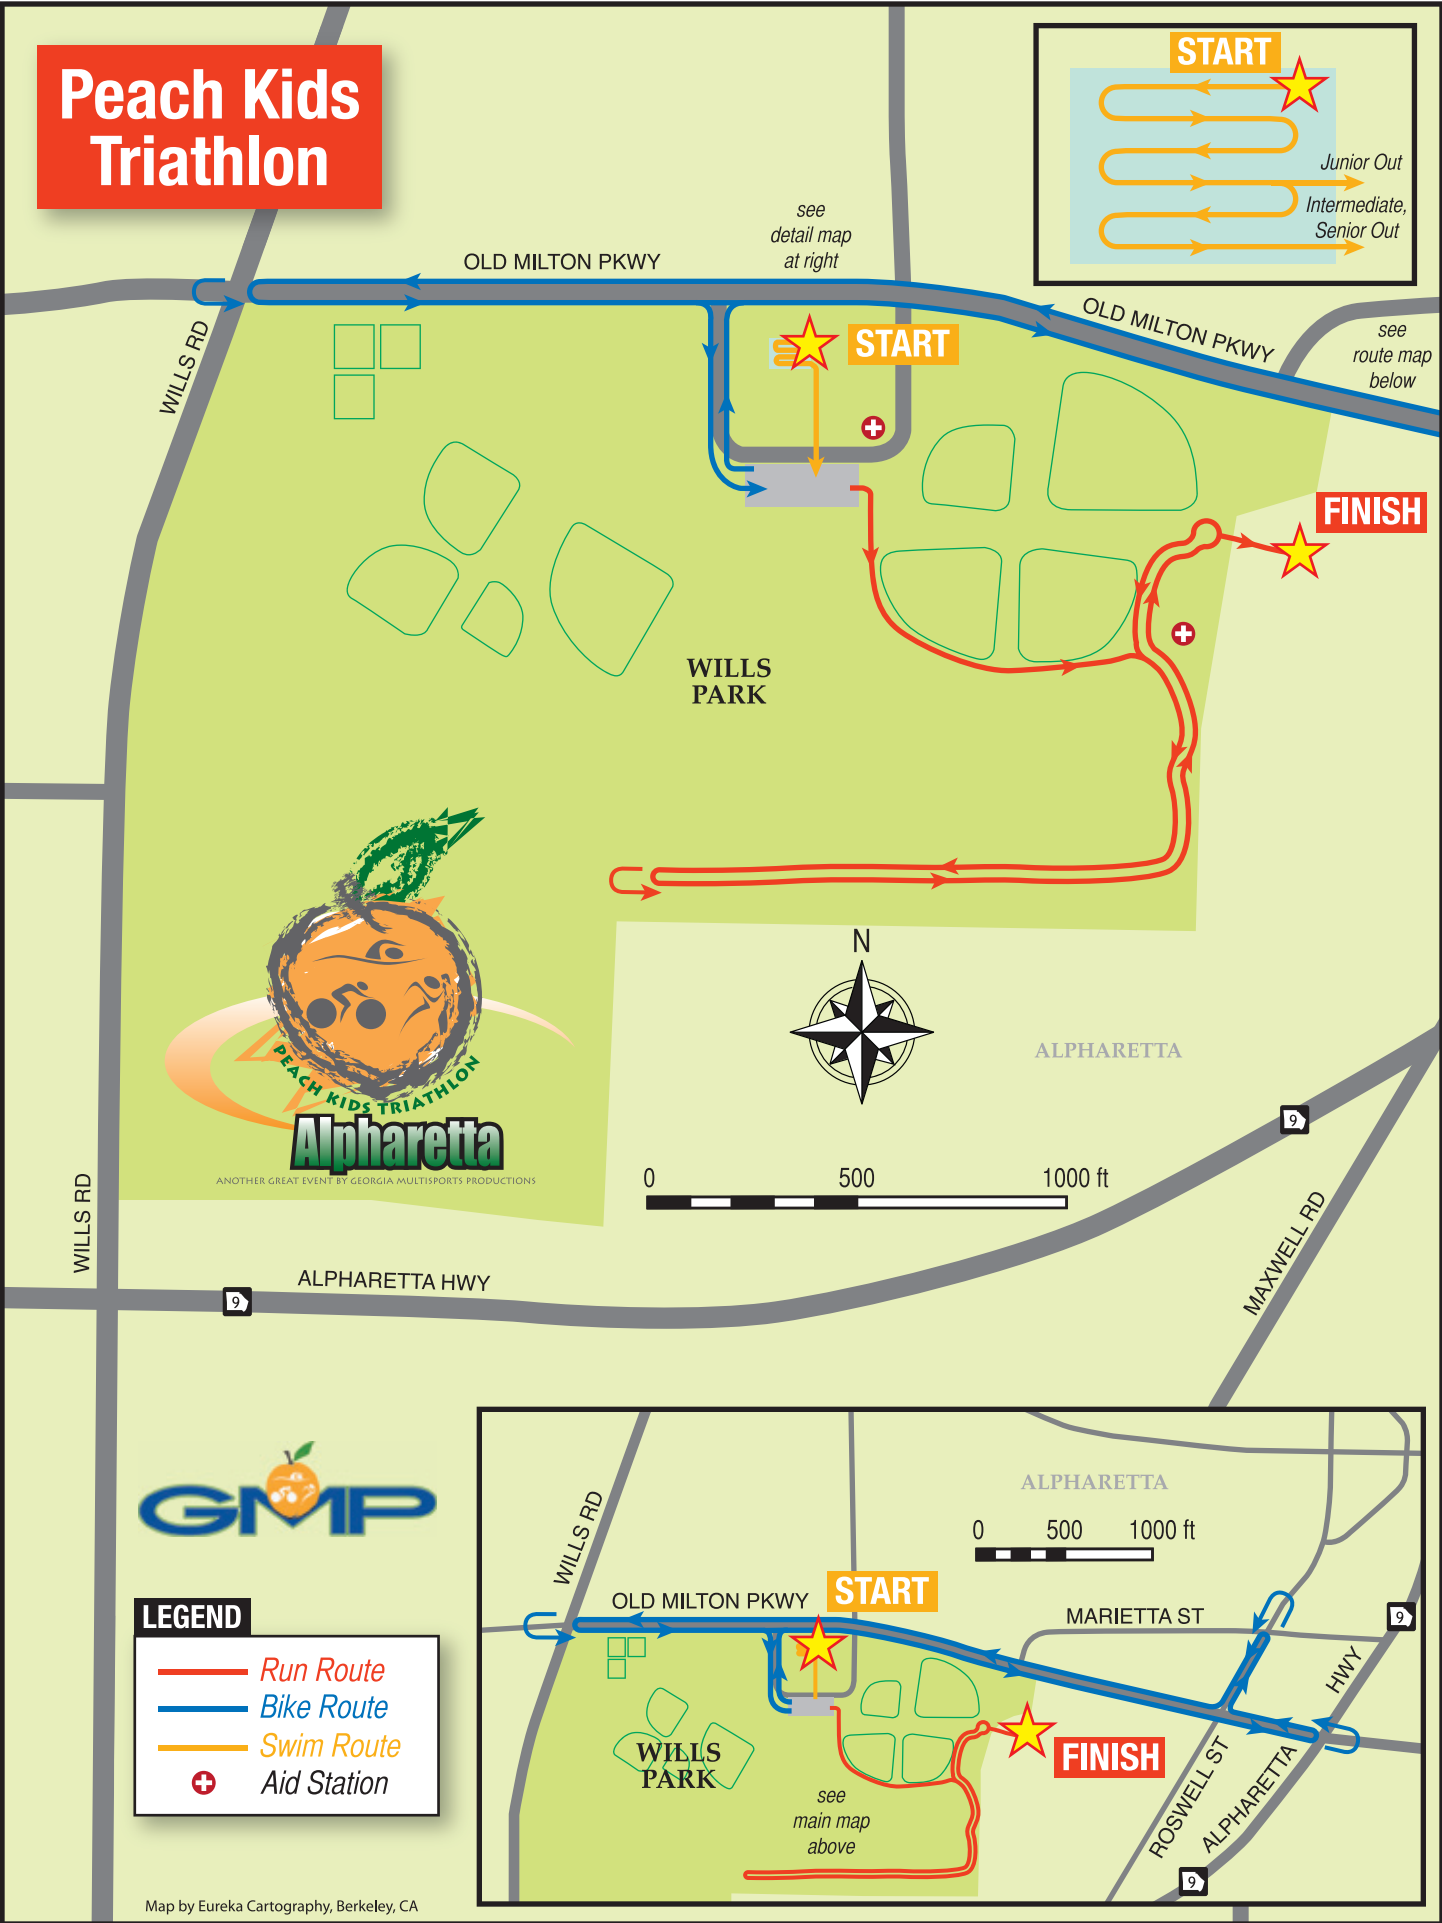

# Peach Kids Triathlon

**LEGEND**

- Run Route
- Bike Route
- Swim Route
- + Aid Station

Map by Eureka Cartography, Berkeley, CA