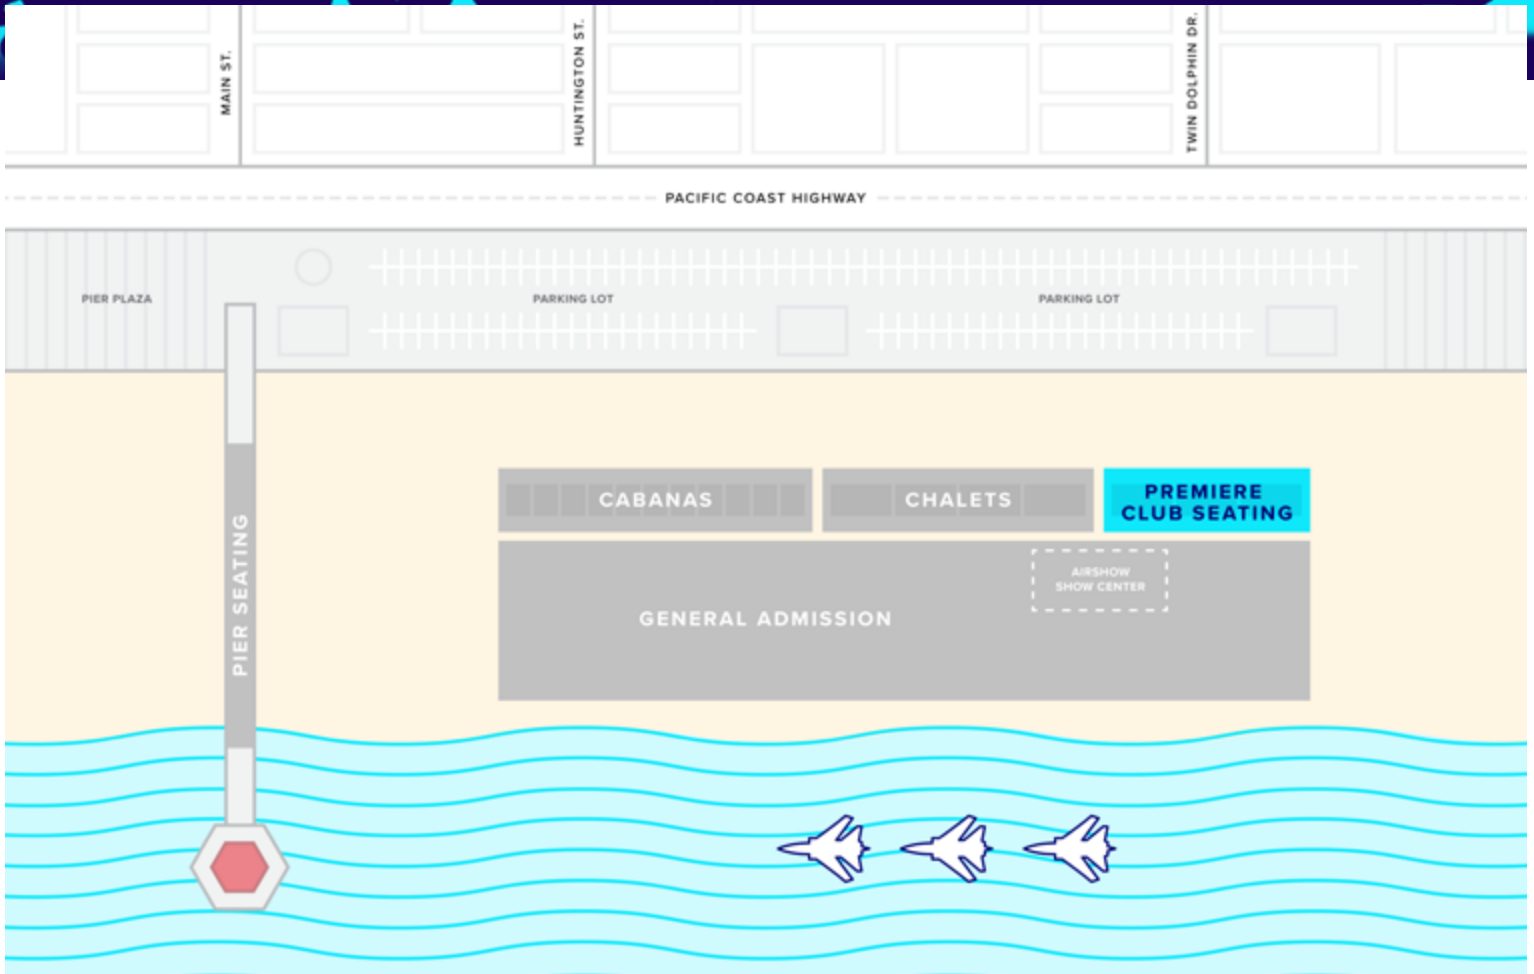

PACIFIC AIRSHOW®

HUNTINGTON BEACH · CA · USA

OCTOBER 1-3, 2021

THINGS TO KNOW BEFORE YOU GO

PREMIERE CLUB SEATING

SHOW HOURS

Premiere Club Seating gates are open from 9am – 5pm

The Airshow runs Friday, Saturday and Sunday from 10am - 5pm, with performances from approximately 10:30am - 4:30pm.

PARKING & ARRIVAL INFO

Parking is available on a first come, first served basis around the city of Huntington Beach. Given the event's popularity, parking close to Show Center will be very difficult each show day. Expect traffic delays and aim to arrive to the event early.

If you live nearby, we highly recommend walking, biking or using public transportation. A designated Ride Share Zone for Uber and Lyft pick-ups / drop-offs will also be available.

Parking options near the beach include:

Please obey all posted parking signs.

ENTRY & RE-ENTRY

Premiere Club Seating attendees can enter through Gate D (which is fully ADA accessible). Upon arrival, you will be prompted to show your e-ticket in exchange for an event wristband. With your wristband, you will be allowed to re-enter the Airshow ticketed area.